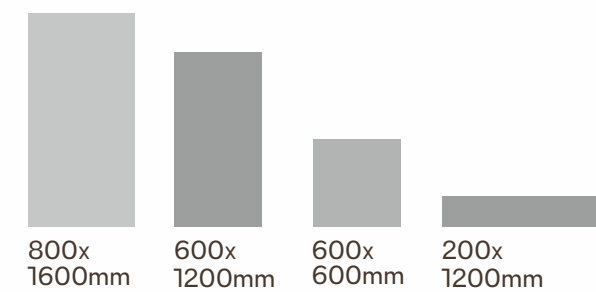

Bonmarble DIGITAL VITRIFIED TILES

Glossy tiles have shiny surfaces and have an enamel coating that reflects light. Glossy Tiles are ideal for small areas, as they make any area look brighter and more spacious. ... These tiles are available in 800x1600mm, 600x1200mm, 200x1200mm & 600x600mm.

Matt finish tiles are perfect for imparting a traditional look to any space. Matt finish tiles are a preferred material for outdoor applications due to their anti-slip feature and durability.

- Wall Tiles
- Floor Tiles
- Rocker
- Glossy
- Domestic
- Digital
- Correct Rectified
- Interior
- Matt
- Commercial
- Random