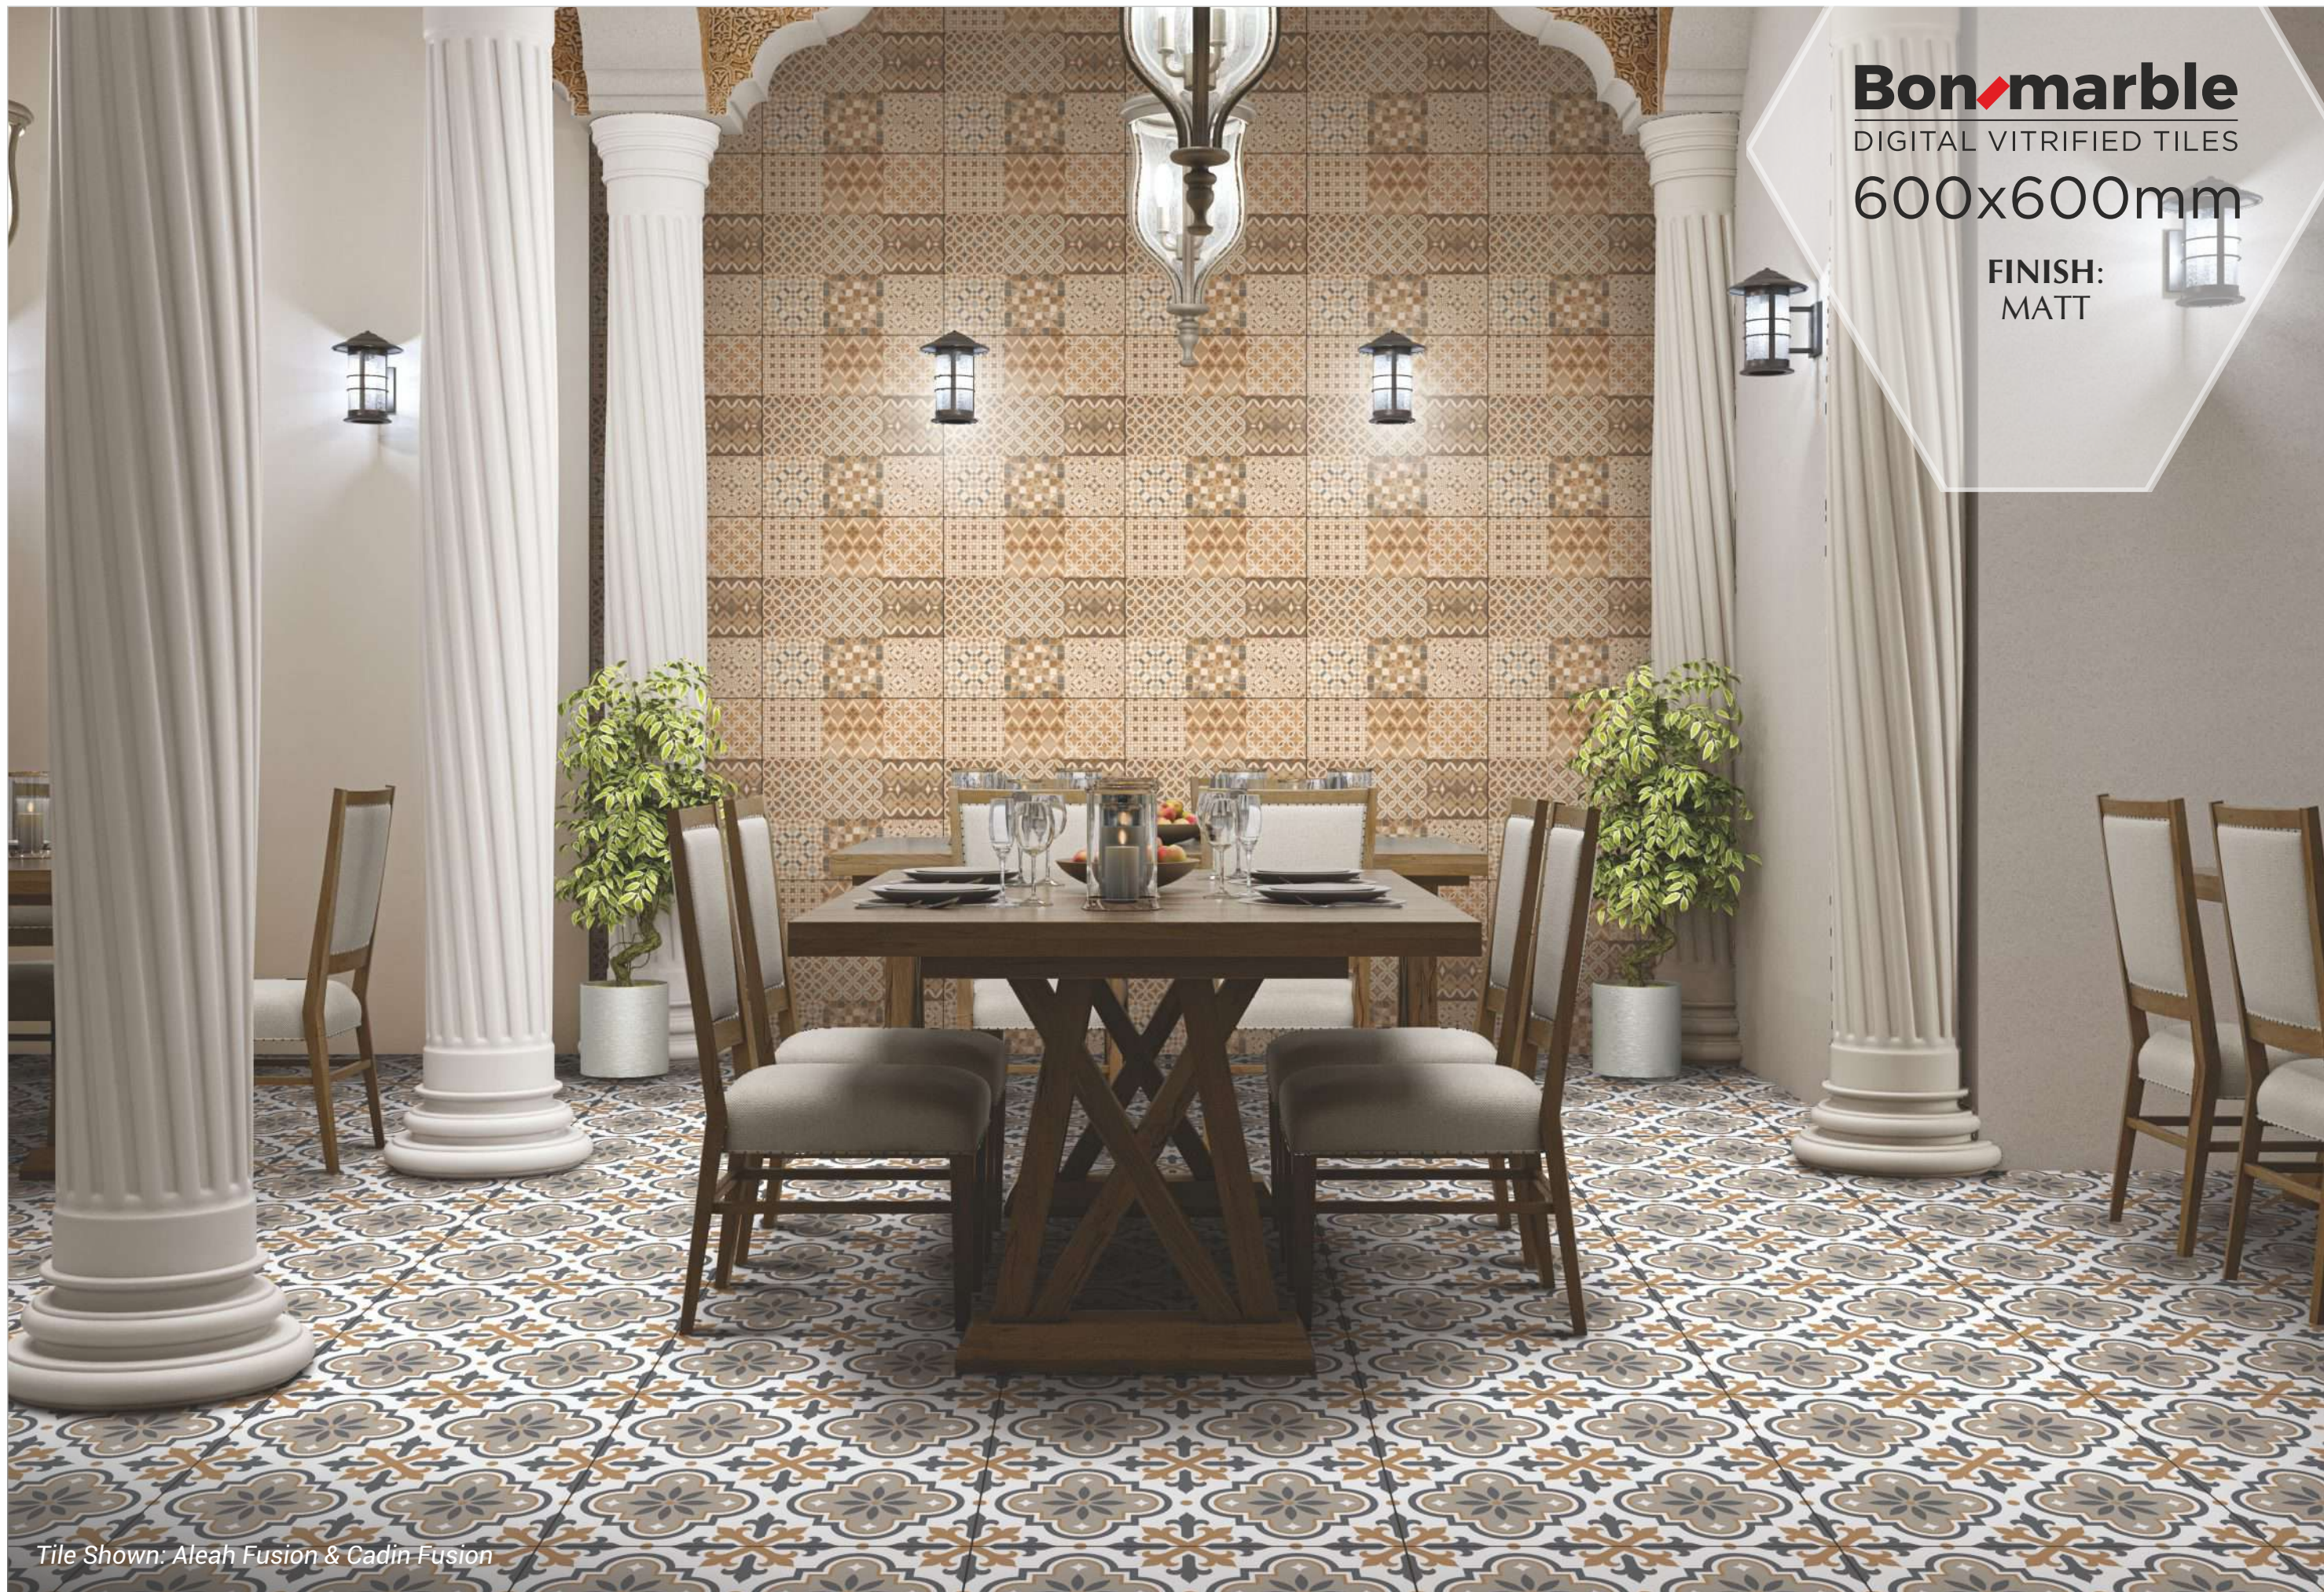

TORIC

Tile Shown: Marfil Square

Tile Shown: Toric

Bonmarble

DIGITAL VITRIFIED TILES

600x600mm

FINISH:
MATT

Tile Shown: Aleah Fusion & Cadin Fusion