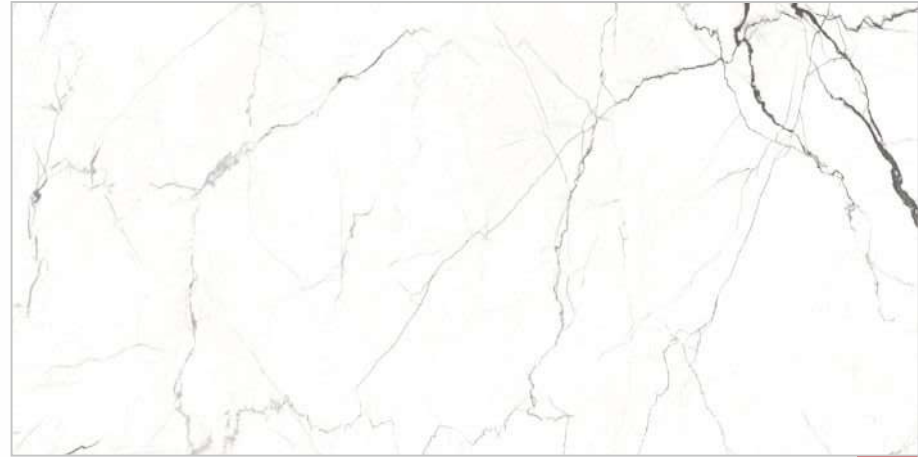

OCTRA BIANCO

NEW