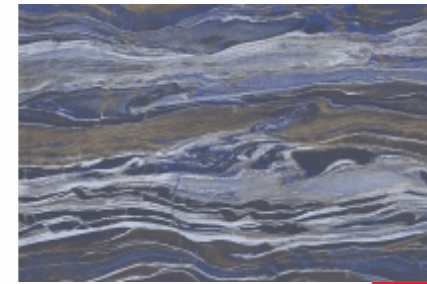

BLUEMOON DARK FL (300X300MM)

BRICH WOOD LIGHT
BRICH WOOD DECOR
BRICHWOOD DARK

NEW

GABON GREY
GABON DECOR HL-1
GABON GRIS

NEW

CIOLO BIANCO
CIOLO DECOR
CIOLO BLU

NEW

CRISIL BIANCO
CRISIL DECOR
CRISIL BLUE