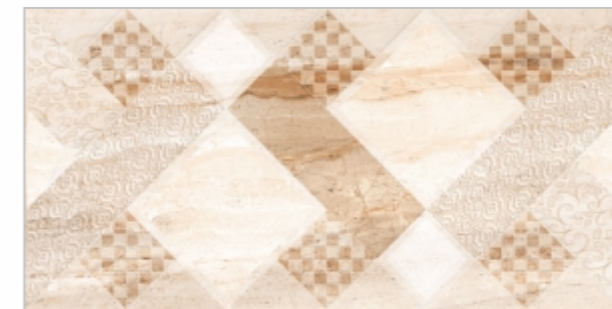

FROZEN ACUTE
FROZEN DECOR
FROZEN ACUTE

SPARK GREY FL (300X300MM)

SYBER AQUA FL (300X300MM)

TRACIA BROWN FL (300X300MM)

PLAIN WHITE FL (300X300MM)

Available Random Face

Available Random Face

Available Random Face