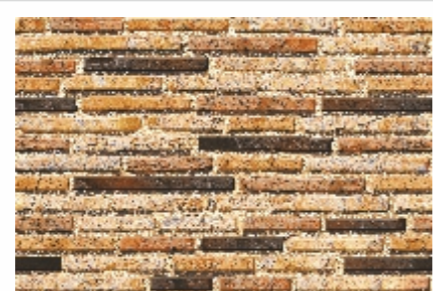

IVORY
IVORYMATT FL (300X300MM)

VEINED GREY FL (300X300MM)

VEINED BROWN FL (300X300MM)

VEINED NERO FL (300X300MM)

VENATO NERO FL (300X300MM)

PEARL WHITE
WHITE MATT MILKY FL (300X300MM)

BAUXITE RUST

NEW