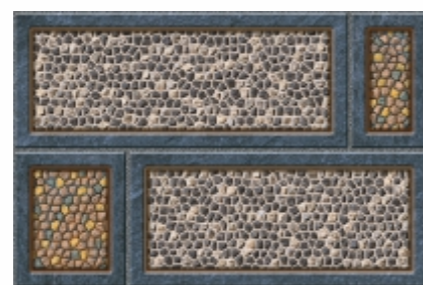

KEOPS MULTI

LIZARD BEIGE

LIZARD STONE

LIZARD MULTI

TITANIUM BLANCO

TITANIUM BROWN

VICTORIA GRIS

FINISH - GLOSSY