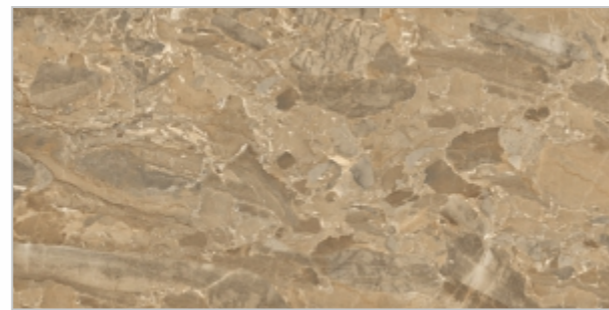

FROZEN ACUTE
FROZEN DECOR
FROZEN ACUTE

SPARK GREY FL (300X300MM)

SYBER AQUA FL (300X300MM)

TRACIA BROWN FL (300X300MM)

PLAIN WHITE FL (300X300MM)

Available Random Face

Available Random Face

Available Random Face