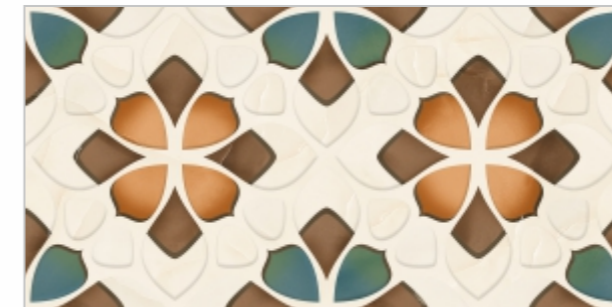

PLAIN WHITE FL (300X300MM)

Available Random Face

LONZA BLANCO
LONZA STRIPE DECOR
LONZA MULTI DECOR
LONZA SILVER

LONZA SILVER FL (300X300MM)

MATRIC BLANCO
MATRIC STRIPE DECOR
MATRIC BLACK

MATRIC BLACK FL (300X300MM)