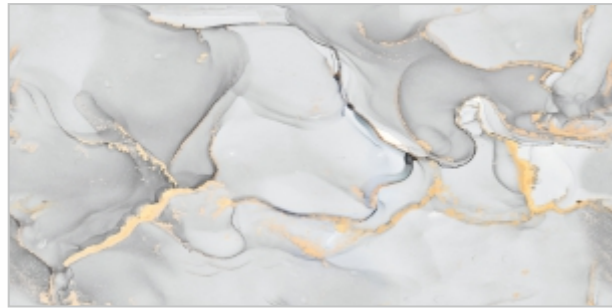

LONZA BLANCO
LONZA STRIPE DECOR
LONZA MULTI DECOR
LONZA SILVER