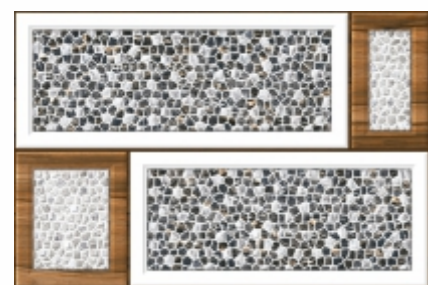

KEOPS MULTI

LIZARD BEIGE

LIZARD STONE

LIZARD MULTI

TITANIUM BLANCO

TITANIUM BROWN

VICTORIA GRIS

FINISH - GLOSSY