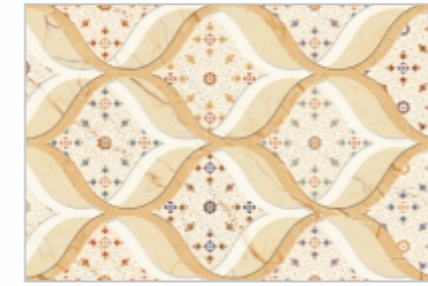

FABRIC DARK GREY FL (300X300MM)

FABRIC DARK GREY FL (300X300MM)

CERADIGI
DIGITAL WALL TILES
300x600 | 300x450 | 300x300

Size:
300x450mm

Finish:
Glossy

Glossy
Finish

Floor
Tiles

HYPER BLUE
HYPER STRIP DECOR
HYPER DARK BLUE