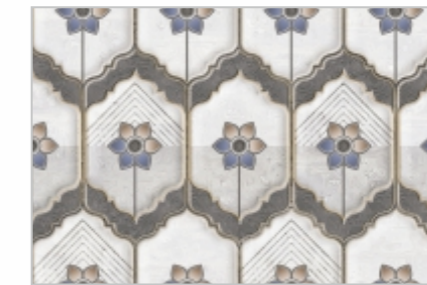

SORRENTO BLANCO
SORRENTO DECOR
SORRENTO GRIS

NEW