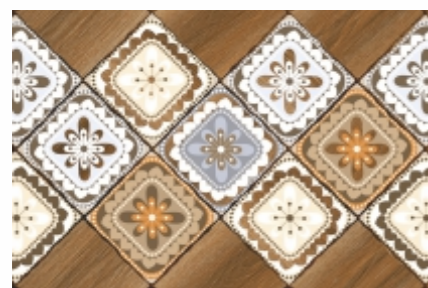

CONVEX WOOD LIGHT
CONVEX WOOD DECOR
CONVEX WOOD DARK

ELDER WHITE
ELDER DECOR
ELDER BROWN

FOLIAGE BIANCO
FOLIAGE MULTI DECOR
FOLIAGE GRIS

FUSION WHITE
FUSION ART DECOR
FUSION NATURAL DECOR

FABRIC GREY
FABRIC ART DECOR
FABRIC DARK GREY

FABRIC GREY
FABRIC GREY ART DECOR
FABRIC DARK GREY