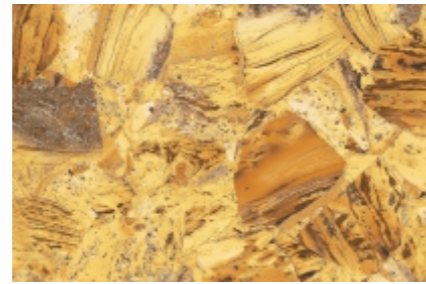

ESENZIA CREAMA
ESENZIA CREAMA DECOR 2
ESENZIA BROWN