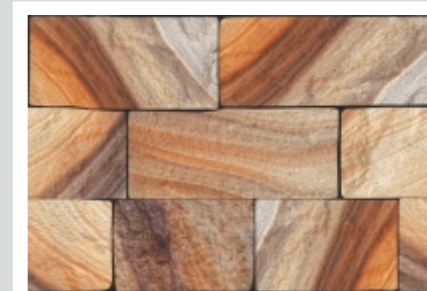

KEOPS BEIGE