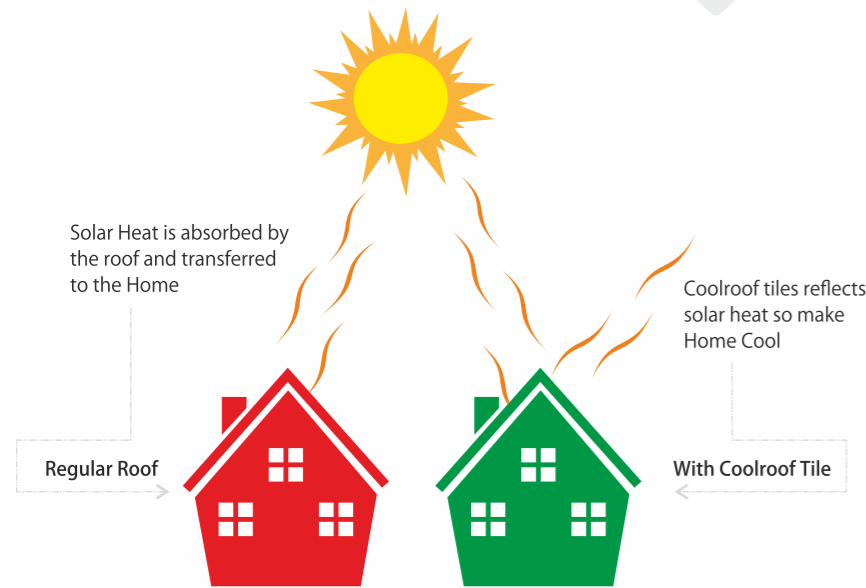

BENEFITS OF BON ROOFS

* A cool roof can benefit a building and its occupants by: Reducing energy bills decreasing air conditioning needs.

Improving indoor comfort for spaces that are not air conditioned

* Decreasing roof temperature, which may extend roof service life. Beyond the building itself, cool roofs can also benefit the environment, especially when many building in a community have them.

Cool roofs can:

- Reduce local air temperatures (sometimes referred to as the urban heat island effect)
- Lower peak electricity demand, which can help prevant power outages.
- Reduce power plant emissions, including carbon dioxide, nitrous oxides and mercury by reducing cooling energy use in buildings.

TECHNICAL SPECIFICATION

WALL TILES & MATCHING FLOOR TILES

300x600mm | 300x450mm | 300x300mm

CHARACTERISTICS				
(A) DIMENSION & SURFACE QUALITY	Requirement as per ISO 13006:2012 Gr BIII Eb ≥ 10%	Requirement as per IS 15622:2017 Gr BIII Eb > 10%	BONZER7 Value	Test Method
■ Deviation In Length & Width	± 0.5%	± 0.1%	± 0.1%	ISO 10545 Part-2 IS 13630 Part-1
✂ Deviation In Thickness	± 10.0%	± 5.0%	± 3.0%	ISO 10545 Part-2 IS 13630 Part-1
■ Straightness of Edge	± 0.3%	± 0.15%	± 0.15%	ISO 10545 Part-2 IS 13630 Part-1
■ Rectangularity	± 0.5%	± 0.15%	± 0.15%	ISO 10545 Part-2 IS 13630 Part-1
↔ Surface Flatness	± 0.5%, -0.3%	± 0.3%	± 0.22%	ISO 10545 Part-2 IS 13630 Part-1
☔ Water Absorption % By Wt.	> 10.0%, Ind 9.0% Min.	> 10.0%, Ind 9.0% Min.	15-20%	ISO 10545 Part-3 IS 13630 Part-2
✂ Flexural Strength (MOR) In N/mm²	Min. 15	Min. 15	≥ 15 N/mm²	ISO 10545 Part-4 IS 13630 Part-6
✂ Breaking Strength in N	600 N Min.	600 N Min.	> 700 N	ISO 10545 Part-4 IS 13630 Part-6
🌀 Resistance to Surface Abrasion	Manufacturer to State Class	PEI II Min	Min.PEI III	ISO 10545 Part-7 IS 13630 Part-11
☀ Thermal Shock Resistance	10 cycle Min.	10 cycle Min.	No Damage after 10 cycles	ISO 10545 Part-9 IS 13630 Part-5
💧 Moisture Expansion in mm/M	Test Method Available	0.04 Max.	0.02 Max.	ISO 10545 Part-10 IS 13630 Part-3
✂ Crazeing Resistance	Required	4 Cycle at 7.5 bar Min.	Resistance	ISO 10545 Part-11 IS 13630 Part-9
✂ Moh'S Scratch Hardness	Min. 3	Min. 3	≥ 3	EN 101 IS 13630 Part-13
🧴 Resistance To House hold Chemicals	No Damage	Min Class AA	Class AA	ISO 10545 Part-13 IS 13630 Part-8
🧴 Resistance To Acids & Alkalis (Except HF Acid)	No Damage	Min Class AA	Class AA	ISO 10545 Part-13 IS 13630 Part-8
🧴 Stain Resistance	Min Class 3	Min Class 1	Class 1	ISO 10545 Part-14 IS 13630 Part-8

PACKAGING DETAIL : DIGITAL WALL TILES

Type	Size. (MM)	Thickness	Weight (Kg.)	No. Of Tiles/set	Area Sq.mtr/box
WALL TILES	300x600	9.3 mm	14.50 Kg	5	0.90 m²
FLOOR TILES	300x300	8.00 mm	15 Kg.	12	1.08 m²
WALL TILES	300x450	7.2 to 7.5 mm	10.50 Kg	6	0.81 m²
FLOOR TILES	300x300	7.2 to 7.5 mm	10.50 Kg	9	0.81 m²
ROOF TILES	300x300	9.3 mm	14.5 Kg	10	0.90 m²

APPLICATION

How to avoid defects & complaints :