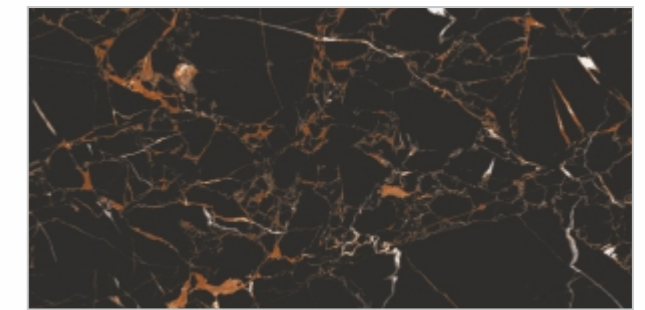

NEON WHITE
NEON MULTI DECOR
NEON NERO