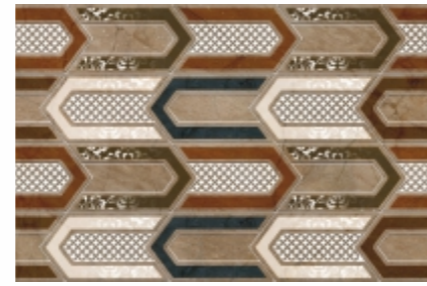

FABRIC DARK GREY FL (300X300MM)

FABRIC DARK GREY FL (300X300MM)

CERADIGI
DIGITAL WALL TILES
300x600 | 300x450 | 300x300

Size:
300x450mm

Finish:
Glossy

Glossy
Finish

Floor
Tiles

HYPER BLUE
HYPER STRIP DECOR
HYPER DARK BLUE