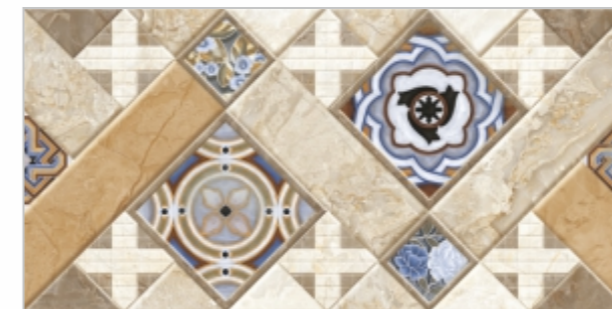

SARENA LIGHT
SARENA DECOR
SARENA DARK