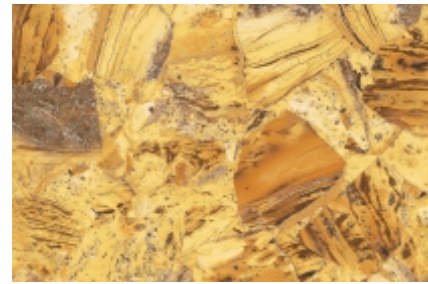

ESENZIA CREAMA
ESENZIA BROWN DECOR 1
ESENZIA BROWN