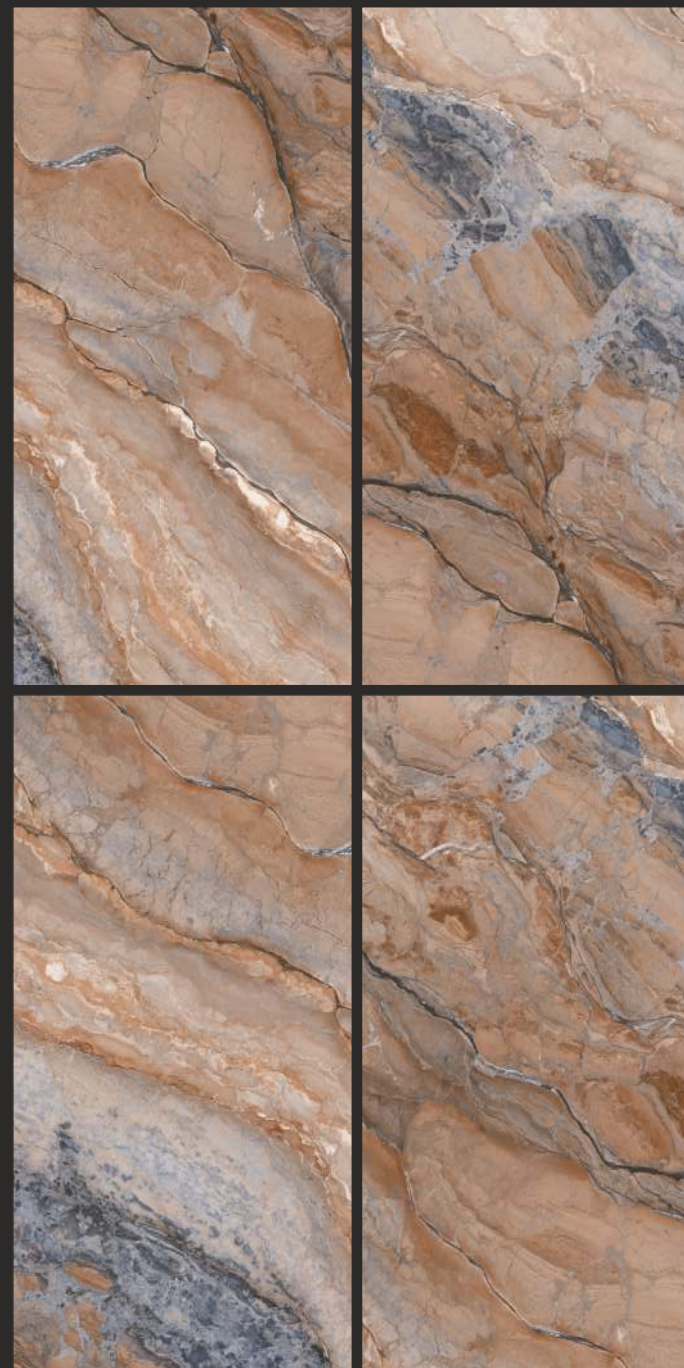

BON GRES

Carving
COLLECTION

Size: **600x1200mm**
Finish: **Carving**

VICTORIA BROWN

Available Random - 4

RECTIFIED

MODULAR

FIRE
RESISTANT

ANTI
BACTERIAL

ABRASION

FROST
RESISTANCE

WATER
RESISTANT

IMPACT
RESISTANT

RESISTANT
TO BENDING

CHEMICAL
RESISTANT