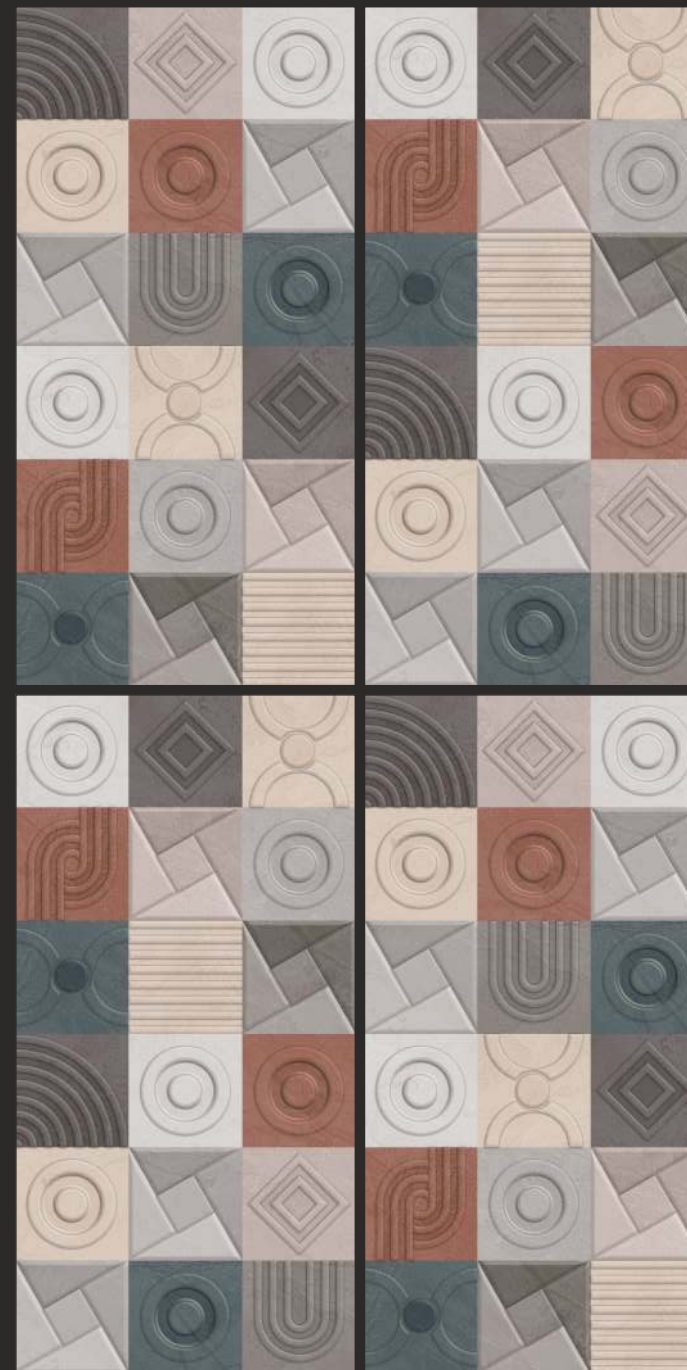

RECTIFIED

MODULAR

FIRE
RESISTANT

ANTI
BACTERIAL

ABRASION

FROST
RESISTANCE

WATER
RESISTANT

IMPACT
RESISTANT

RESISTANT
TO BENDING

CHEMICAL
RESISTANT