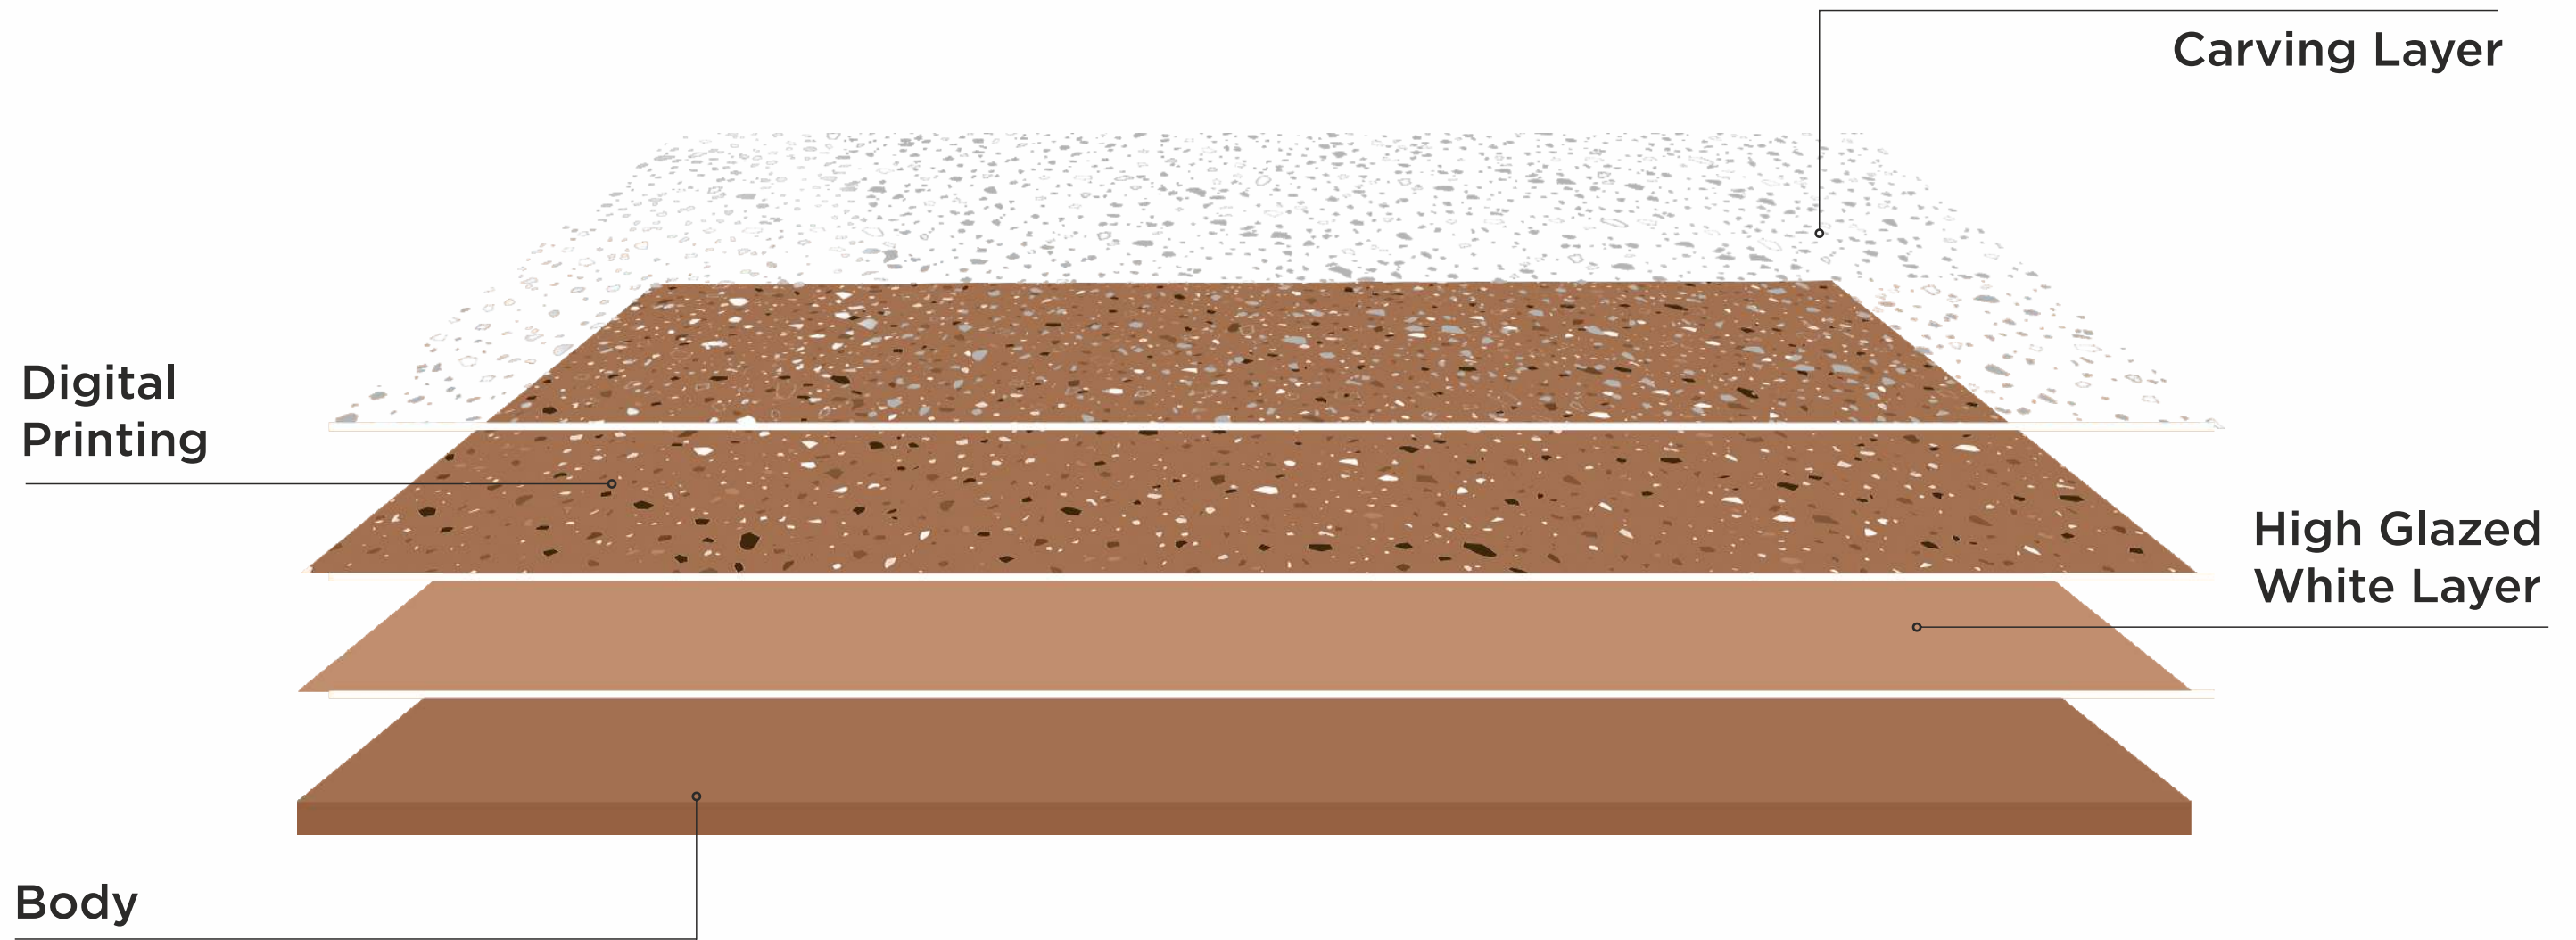

BON&RES
600x1200mm

TERRAZO

Collection

The Matt Carving Effect is one of the best choices for interior and architecture design.

FEATURES

- **RECTIFIED**
- **MODULAR**
- **FIRE RESISTANT**
- **ANTI BACTERIAL**
- **ABRASION**
- **FROST RESISTANCE**
- **WATER RESISTANT**
- **IMPACT RESISTANT**
- **RESISTANT TO BENDING**
- **CHEMICAL RESISTANT**