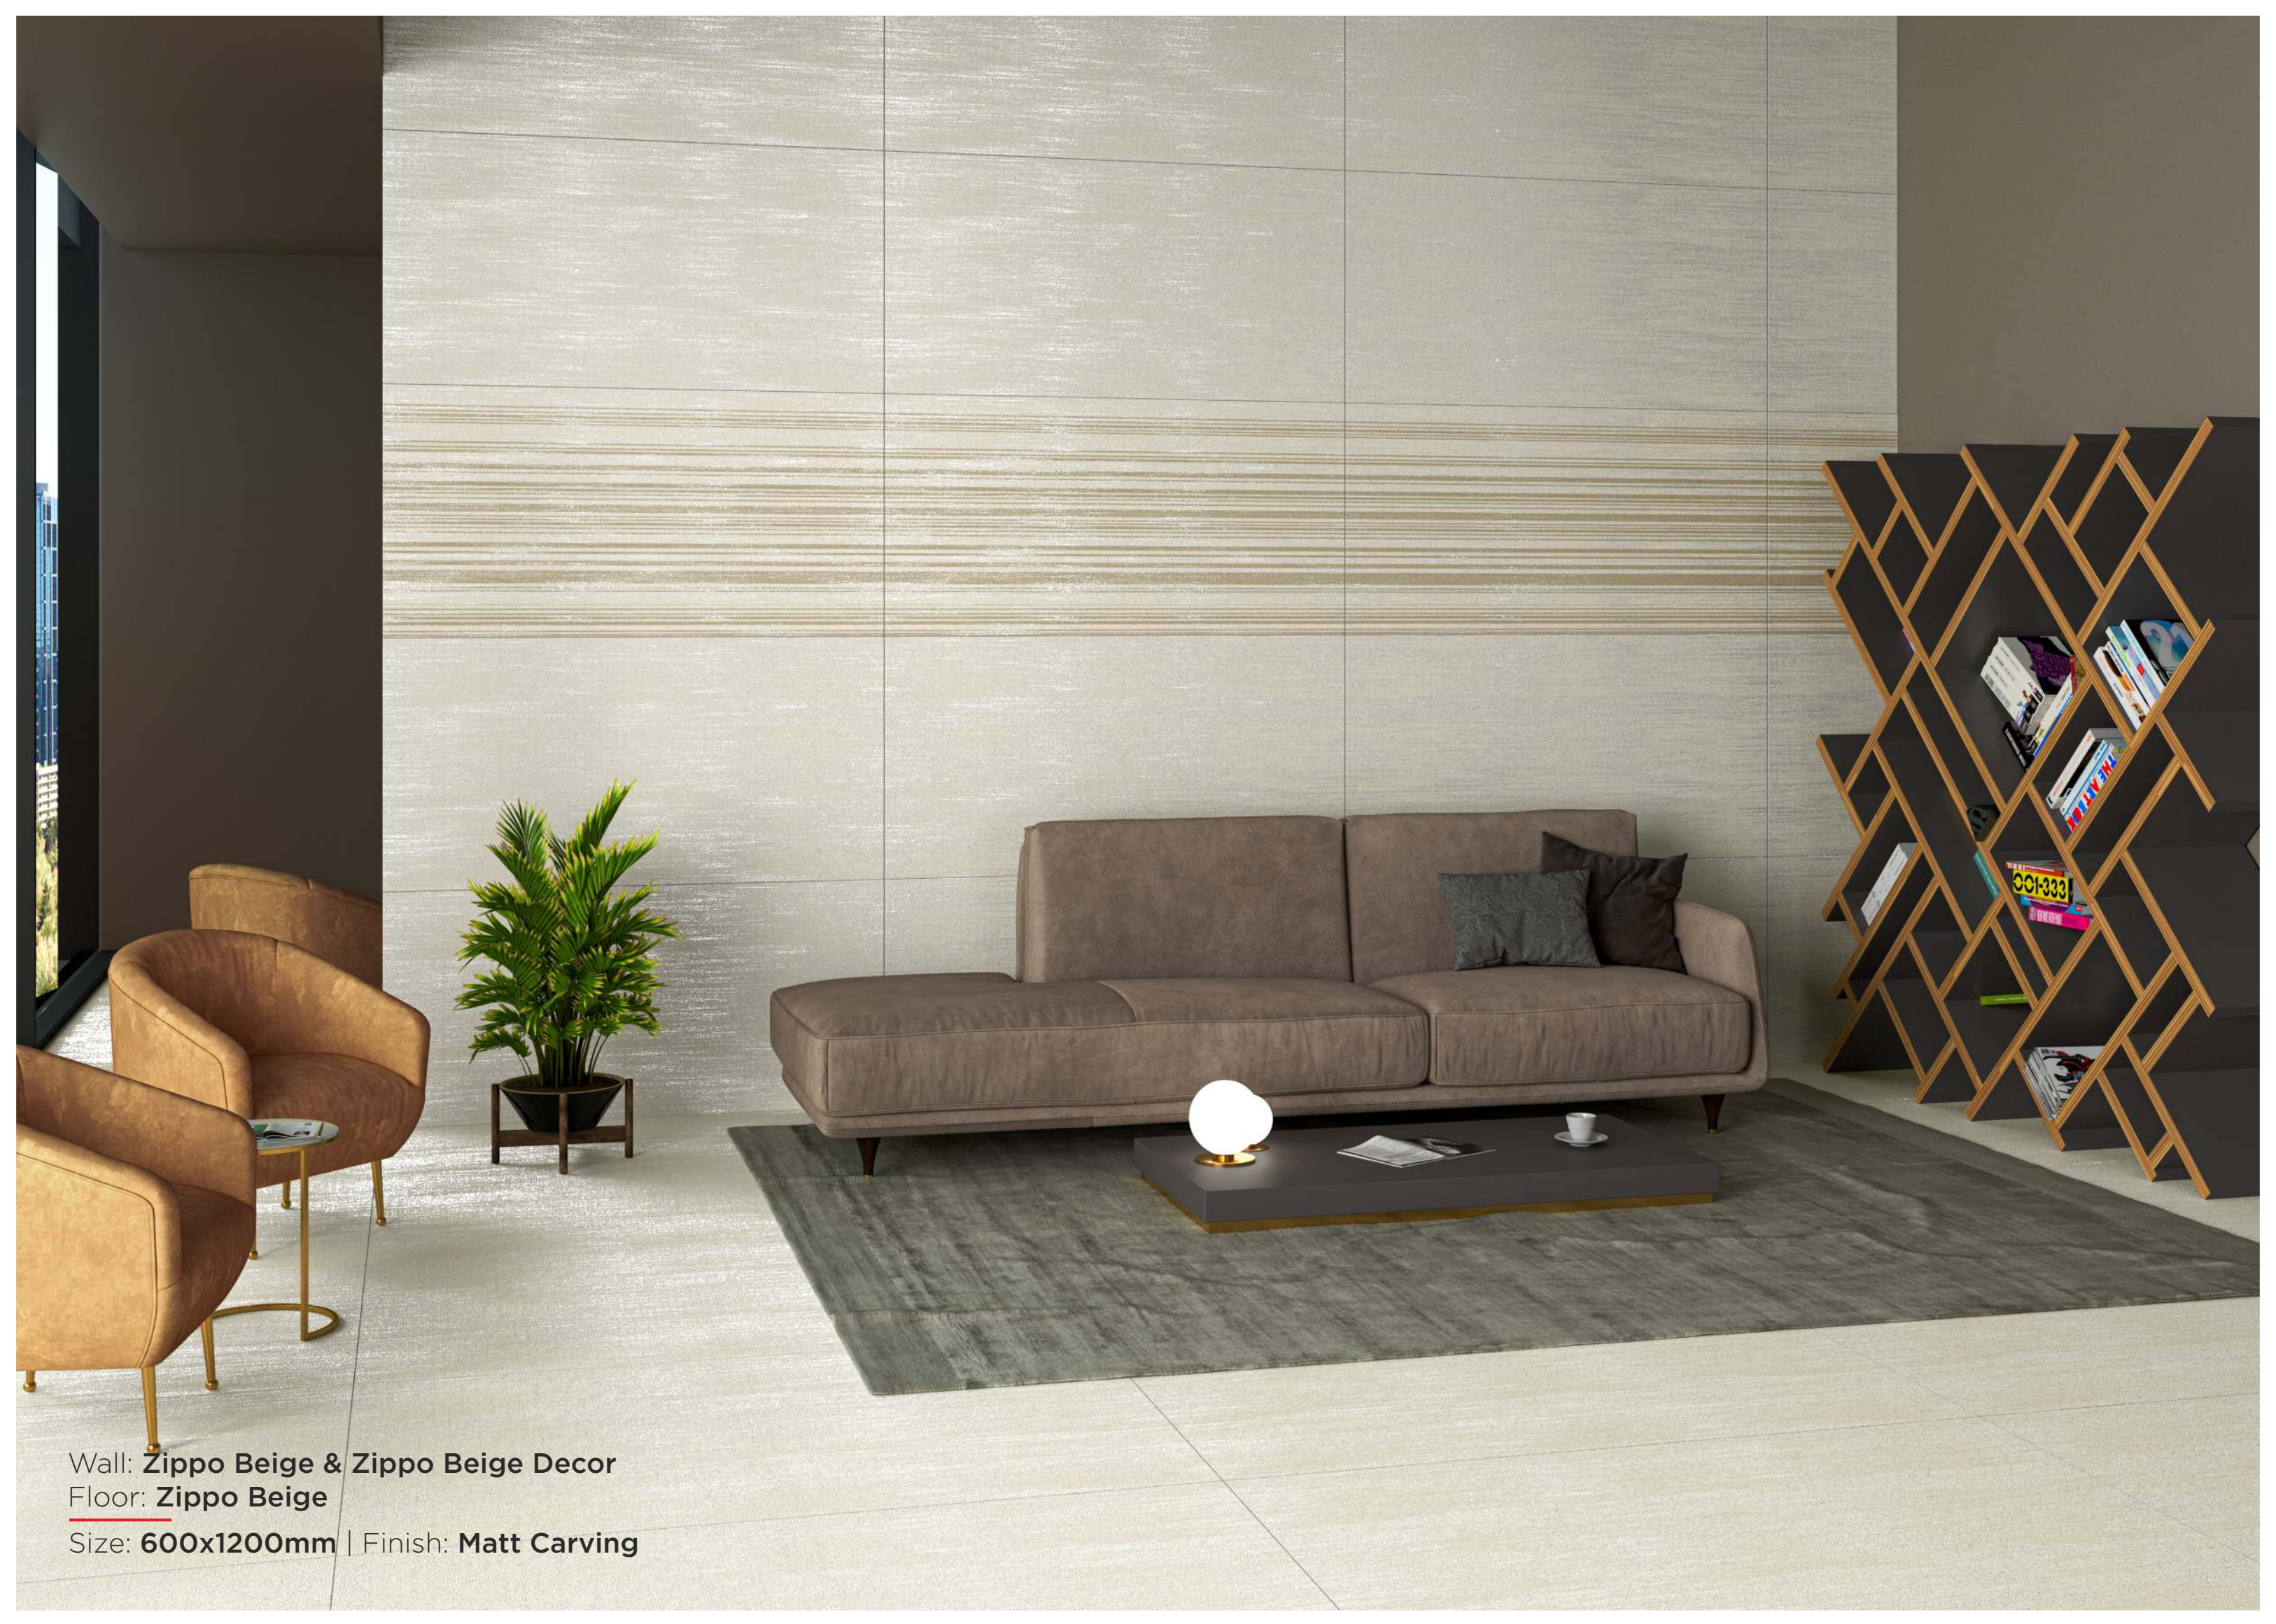

CHEMICAL  
RESISTANT

Wall: **Zippo Beige & Zippo Beige Decor**  
Floor: **Zippo Beige**  
Size: **600x1200mm** | Finish: **Matt Carving**

*Carving*  
COLLECTION

---

600x1200mm

---

HAVANA PEARL

**BON GRES**