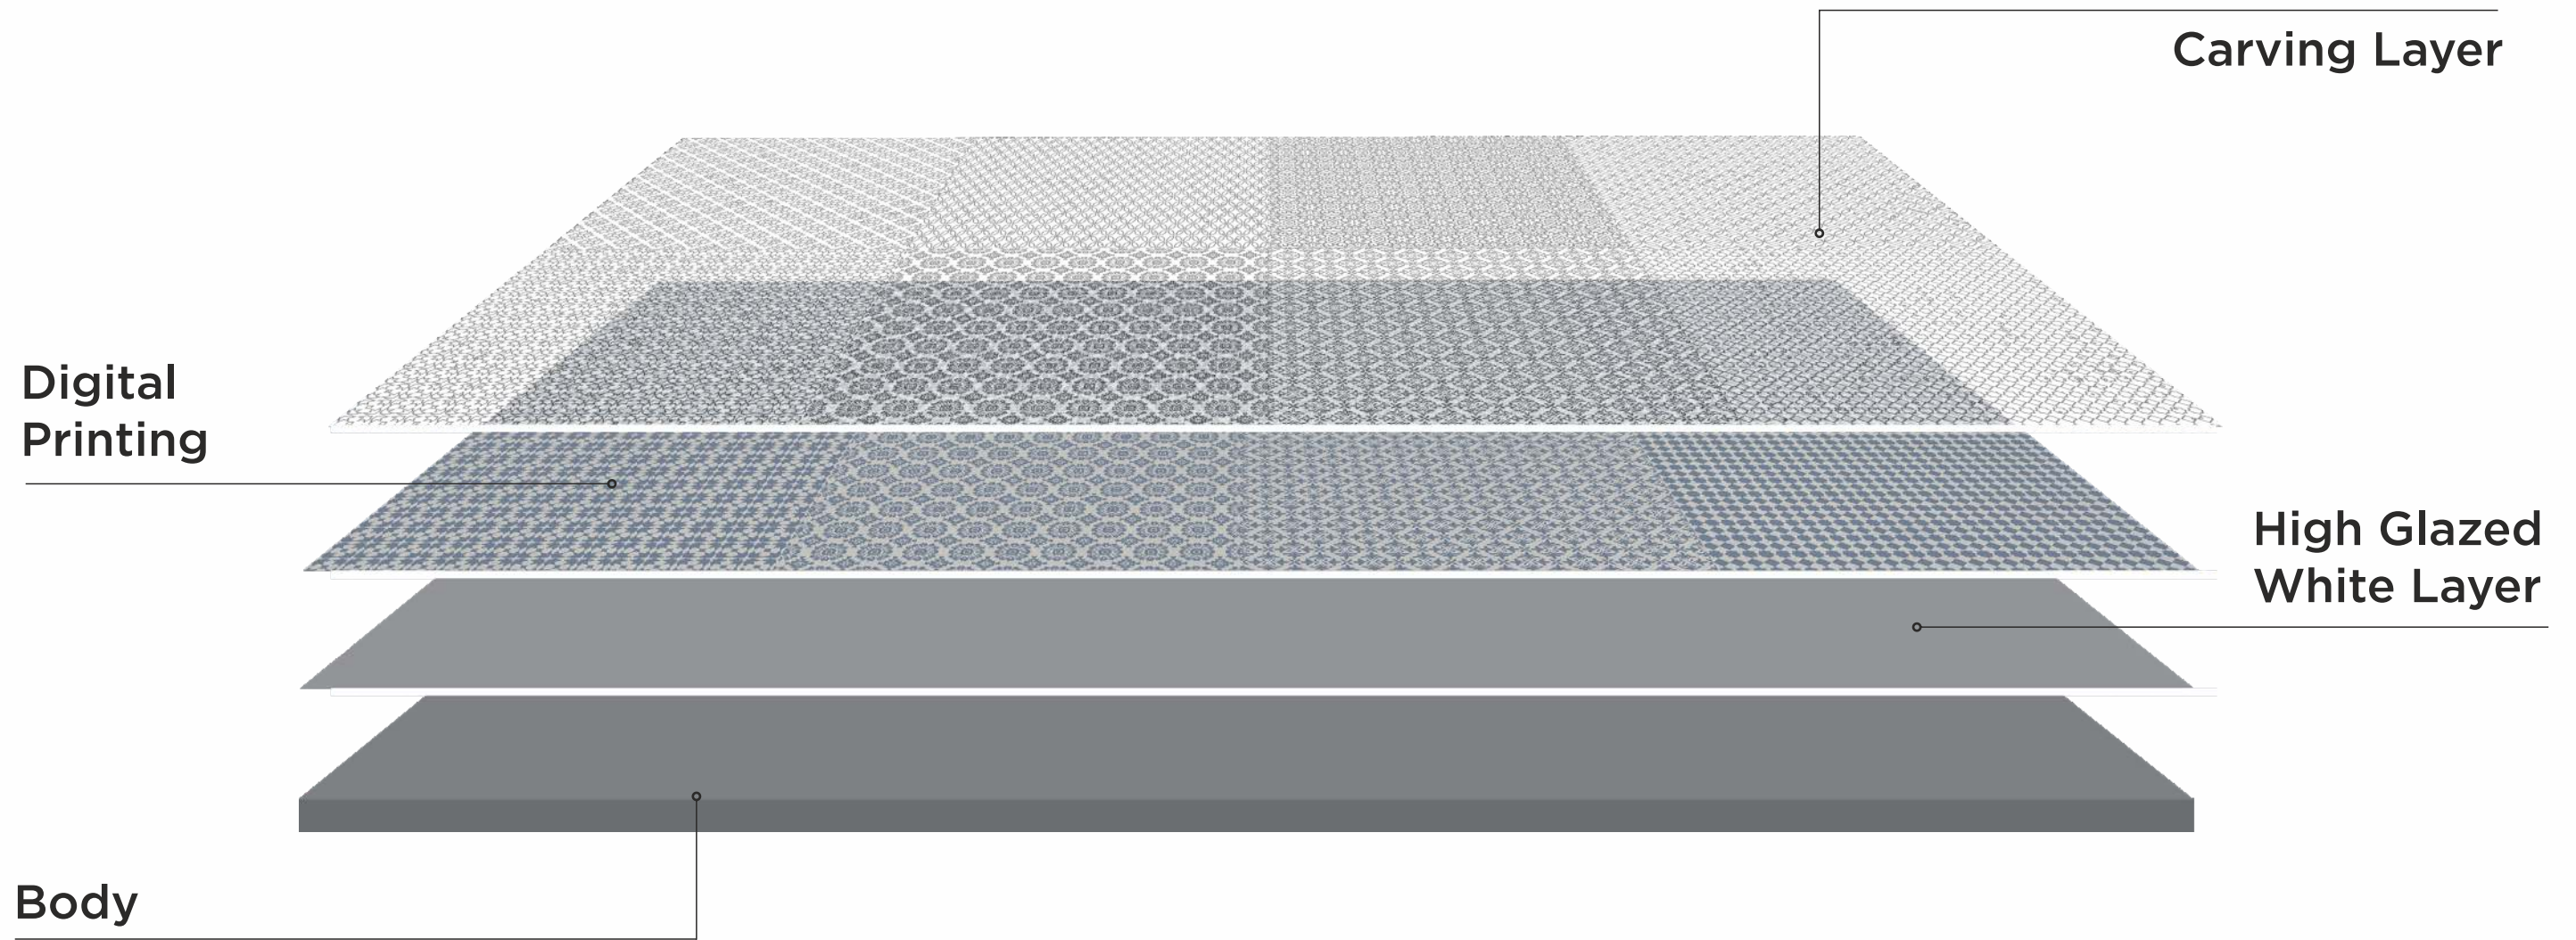

IMPACT  
RESISTANT

RESISTANT  
TO BENDING

CHEMICAL  
RESISTANT

**BONGRES**  
600x1200mm

BASE DECOR  
Collection

The carving Effect is one of the best choices for interior and architecture design. The carving effect not only provides a depth effect to your Surface but also adds a shining effect.