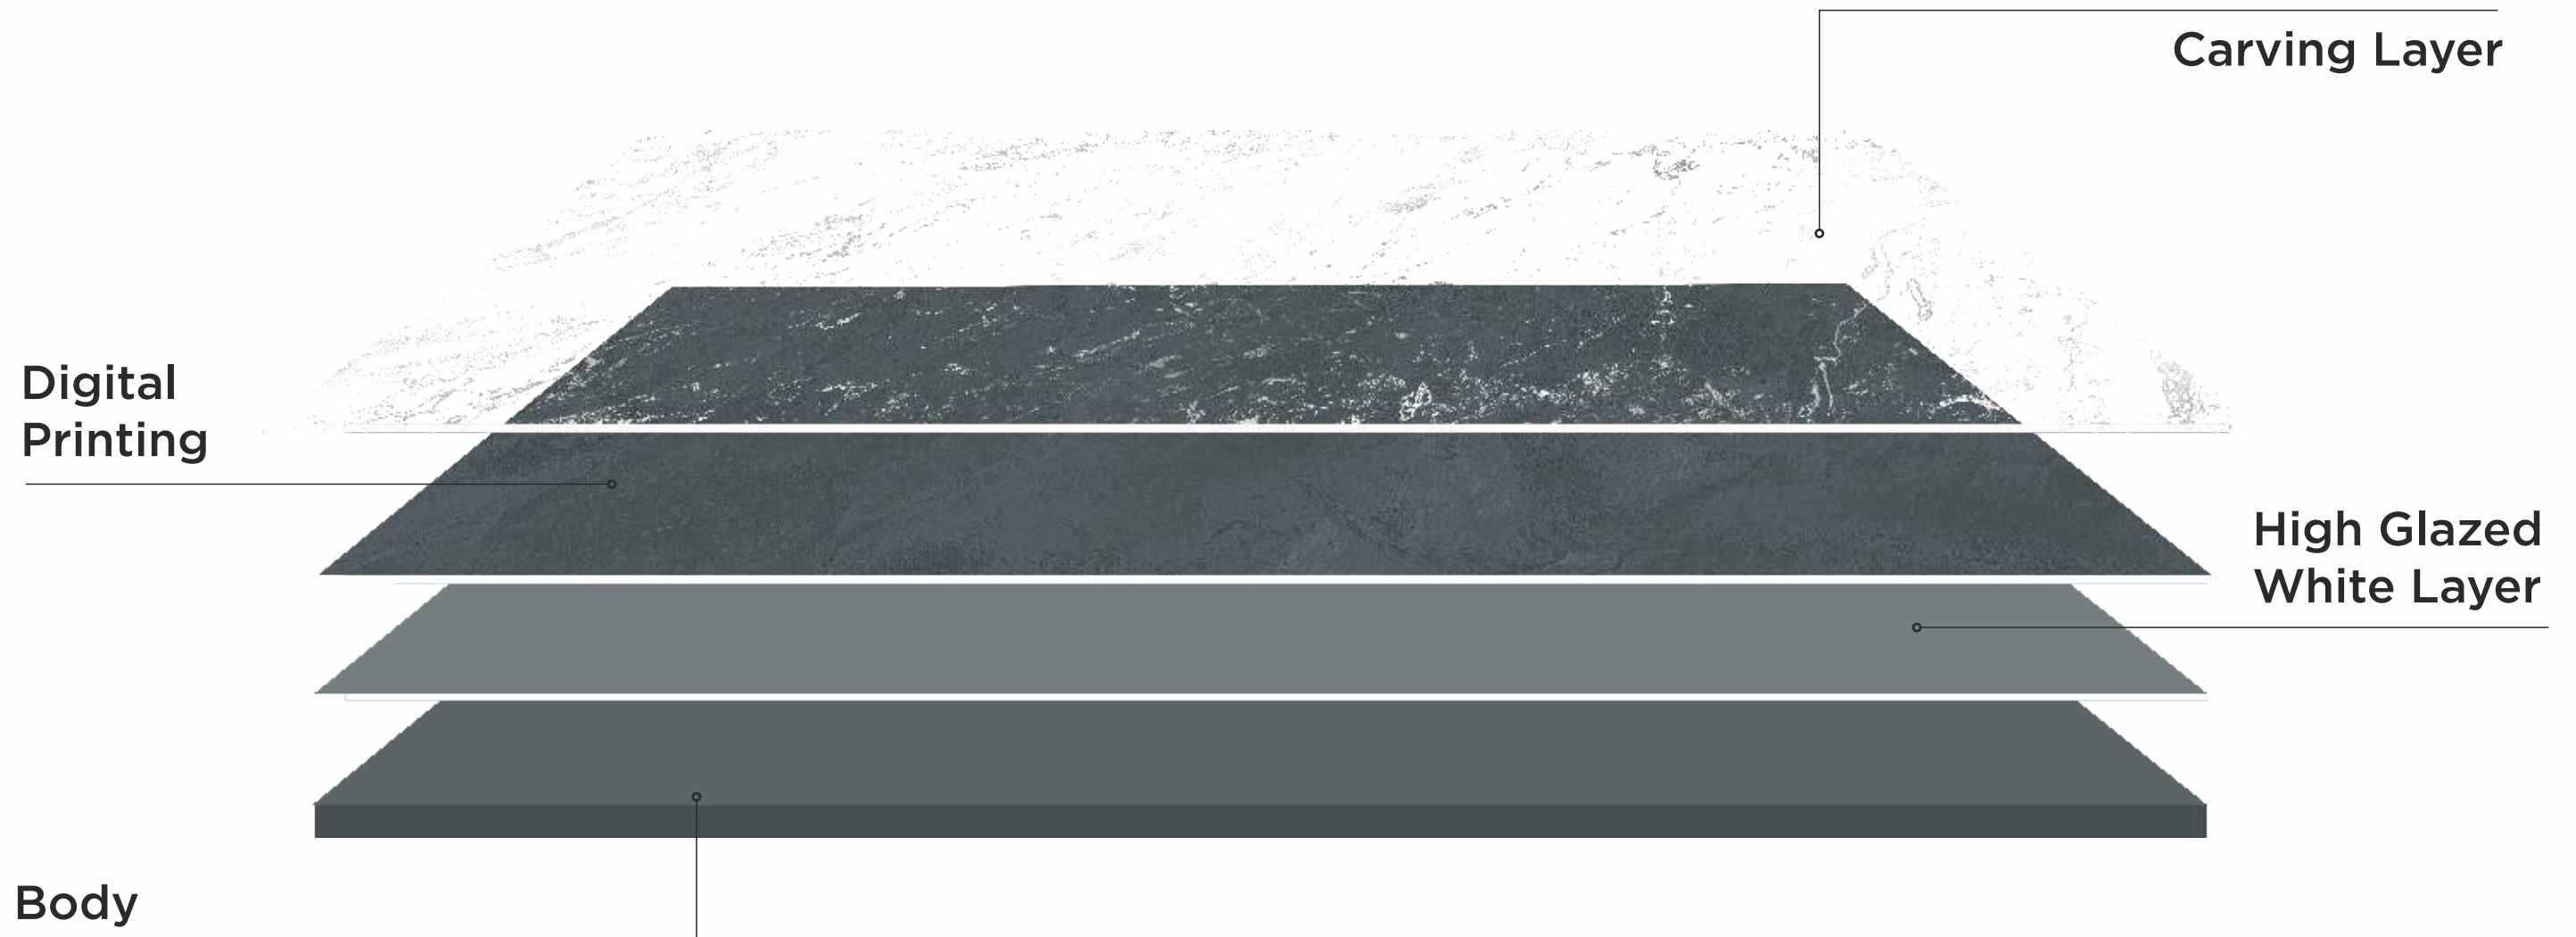

BONGRES
600x1200mm

Monolith Punch
Collection

A Massive Structure The 70-story Monolith Is One of Europe's Tallest Buildings. The noun monolith comes from the Greek words monos, meaning "single" and lithos, meaning "stone."

FEATURES

- RECTIFIED
- MODULAR
- FIRE RESISTANT
- ANTI BACTERIAL
- ABRASION
- FROST RESISTANCE
- WATER RESISTANT
- IMPACT RESISTANT
- RESISTANT TO BENDING
- CHEMICAL RESISTANT