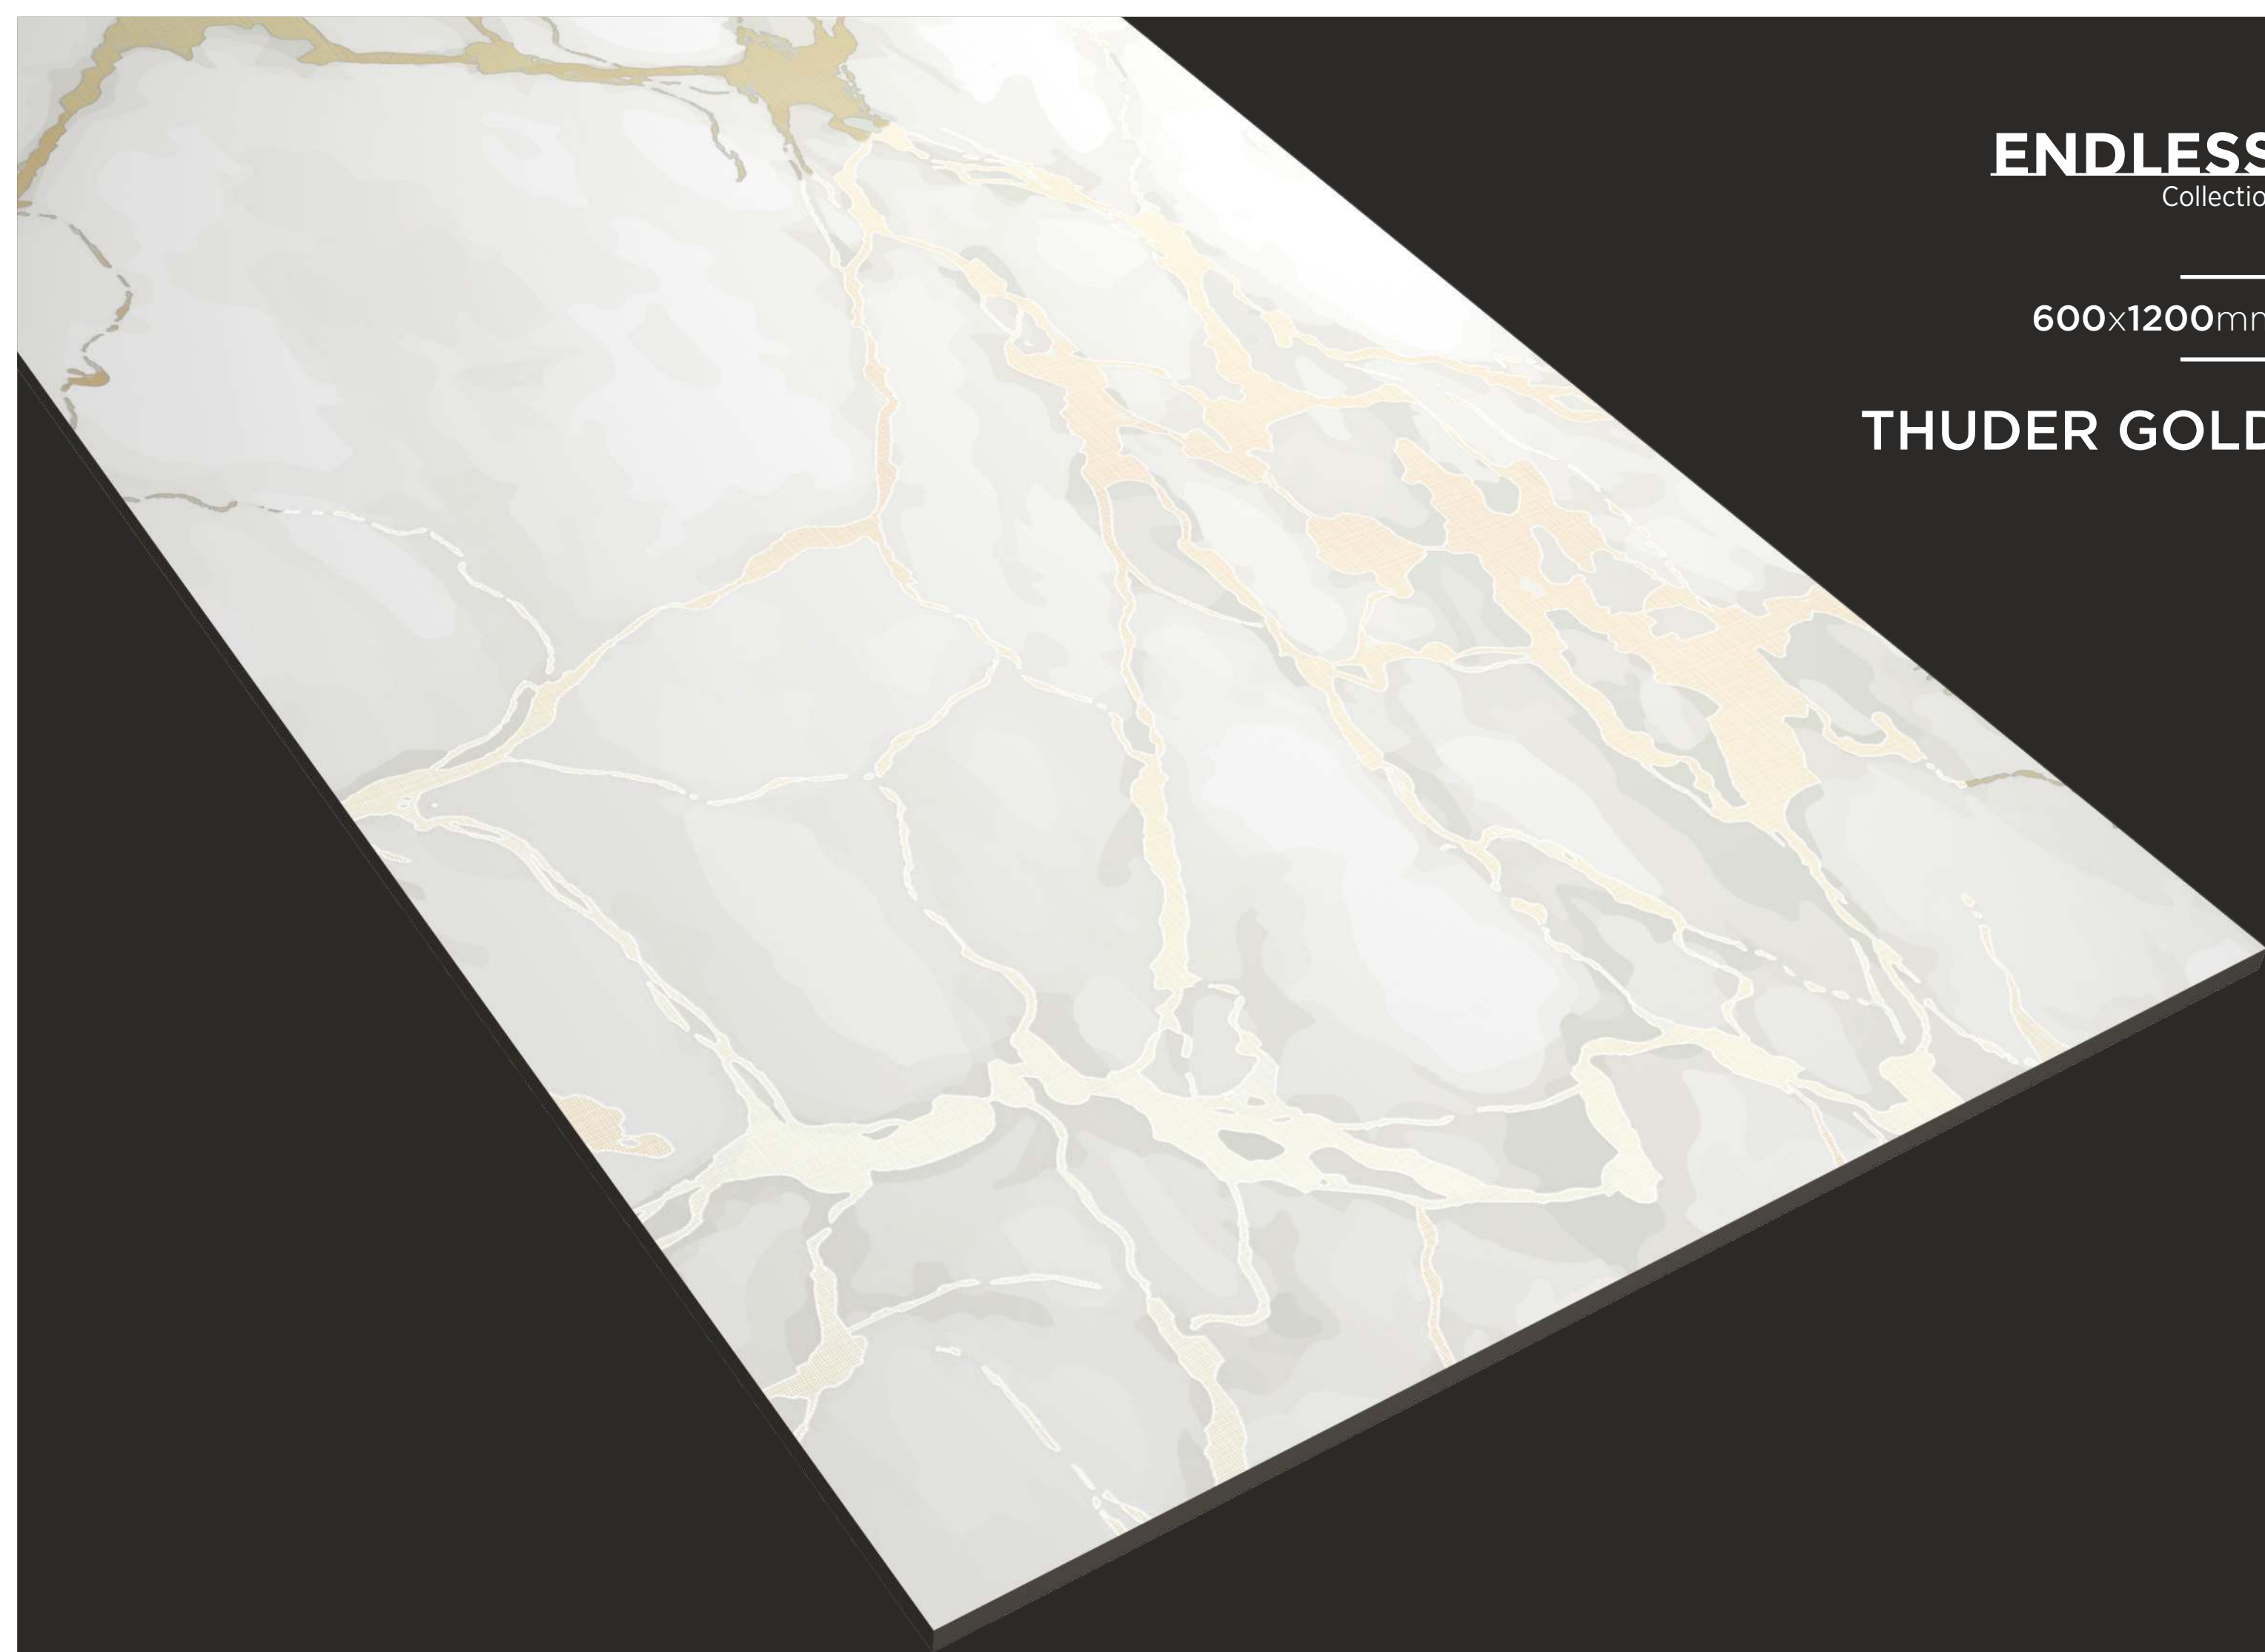

# ENDLESS

Collection

Size: **600x1200mm**  
Finish: **Matt Carving**