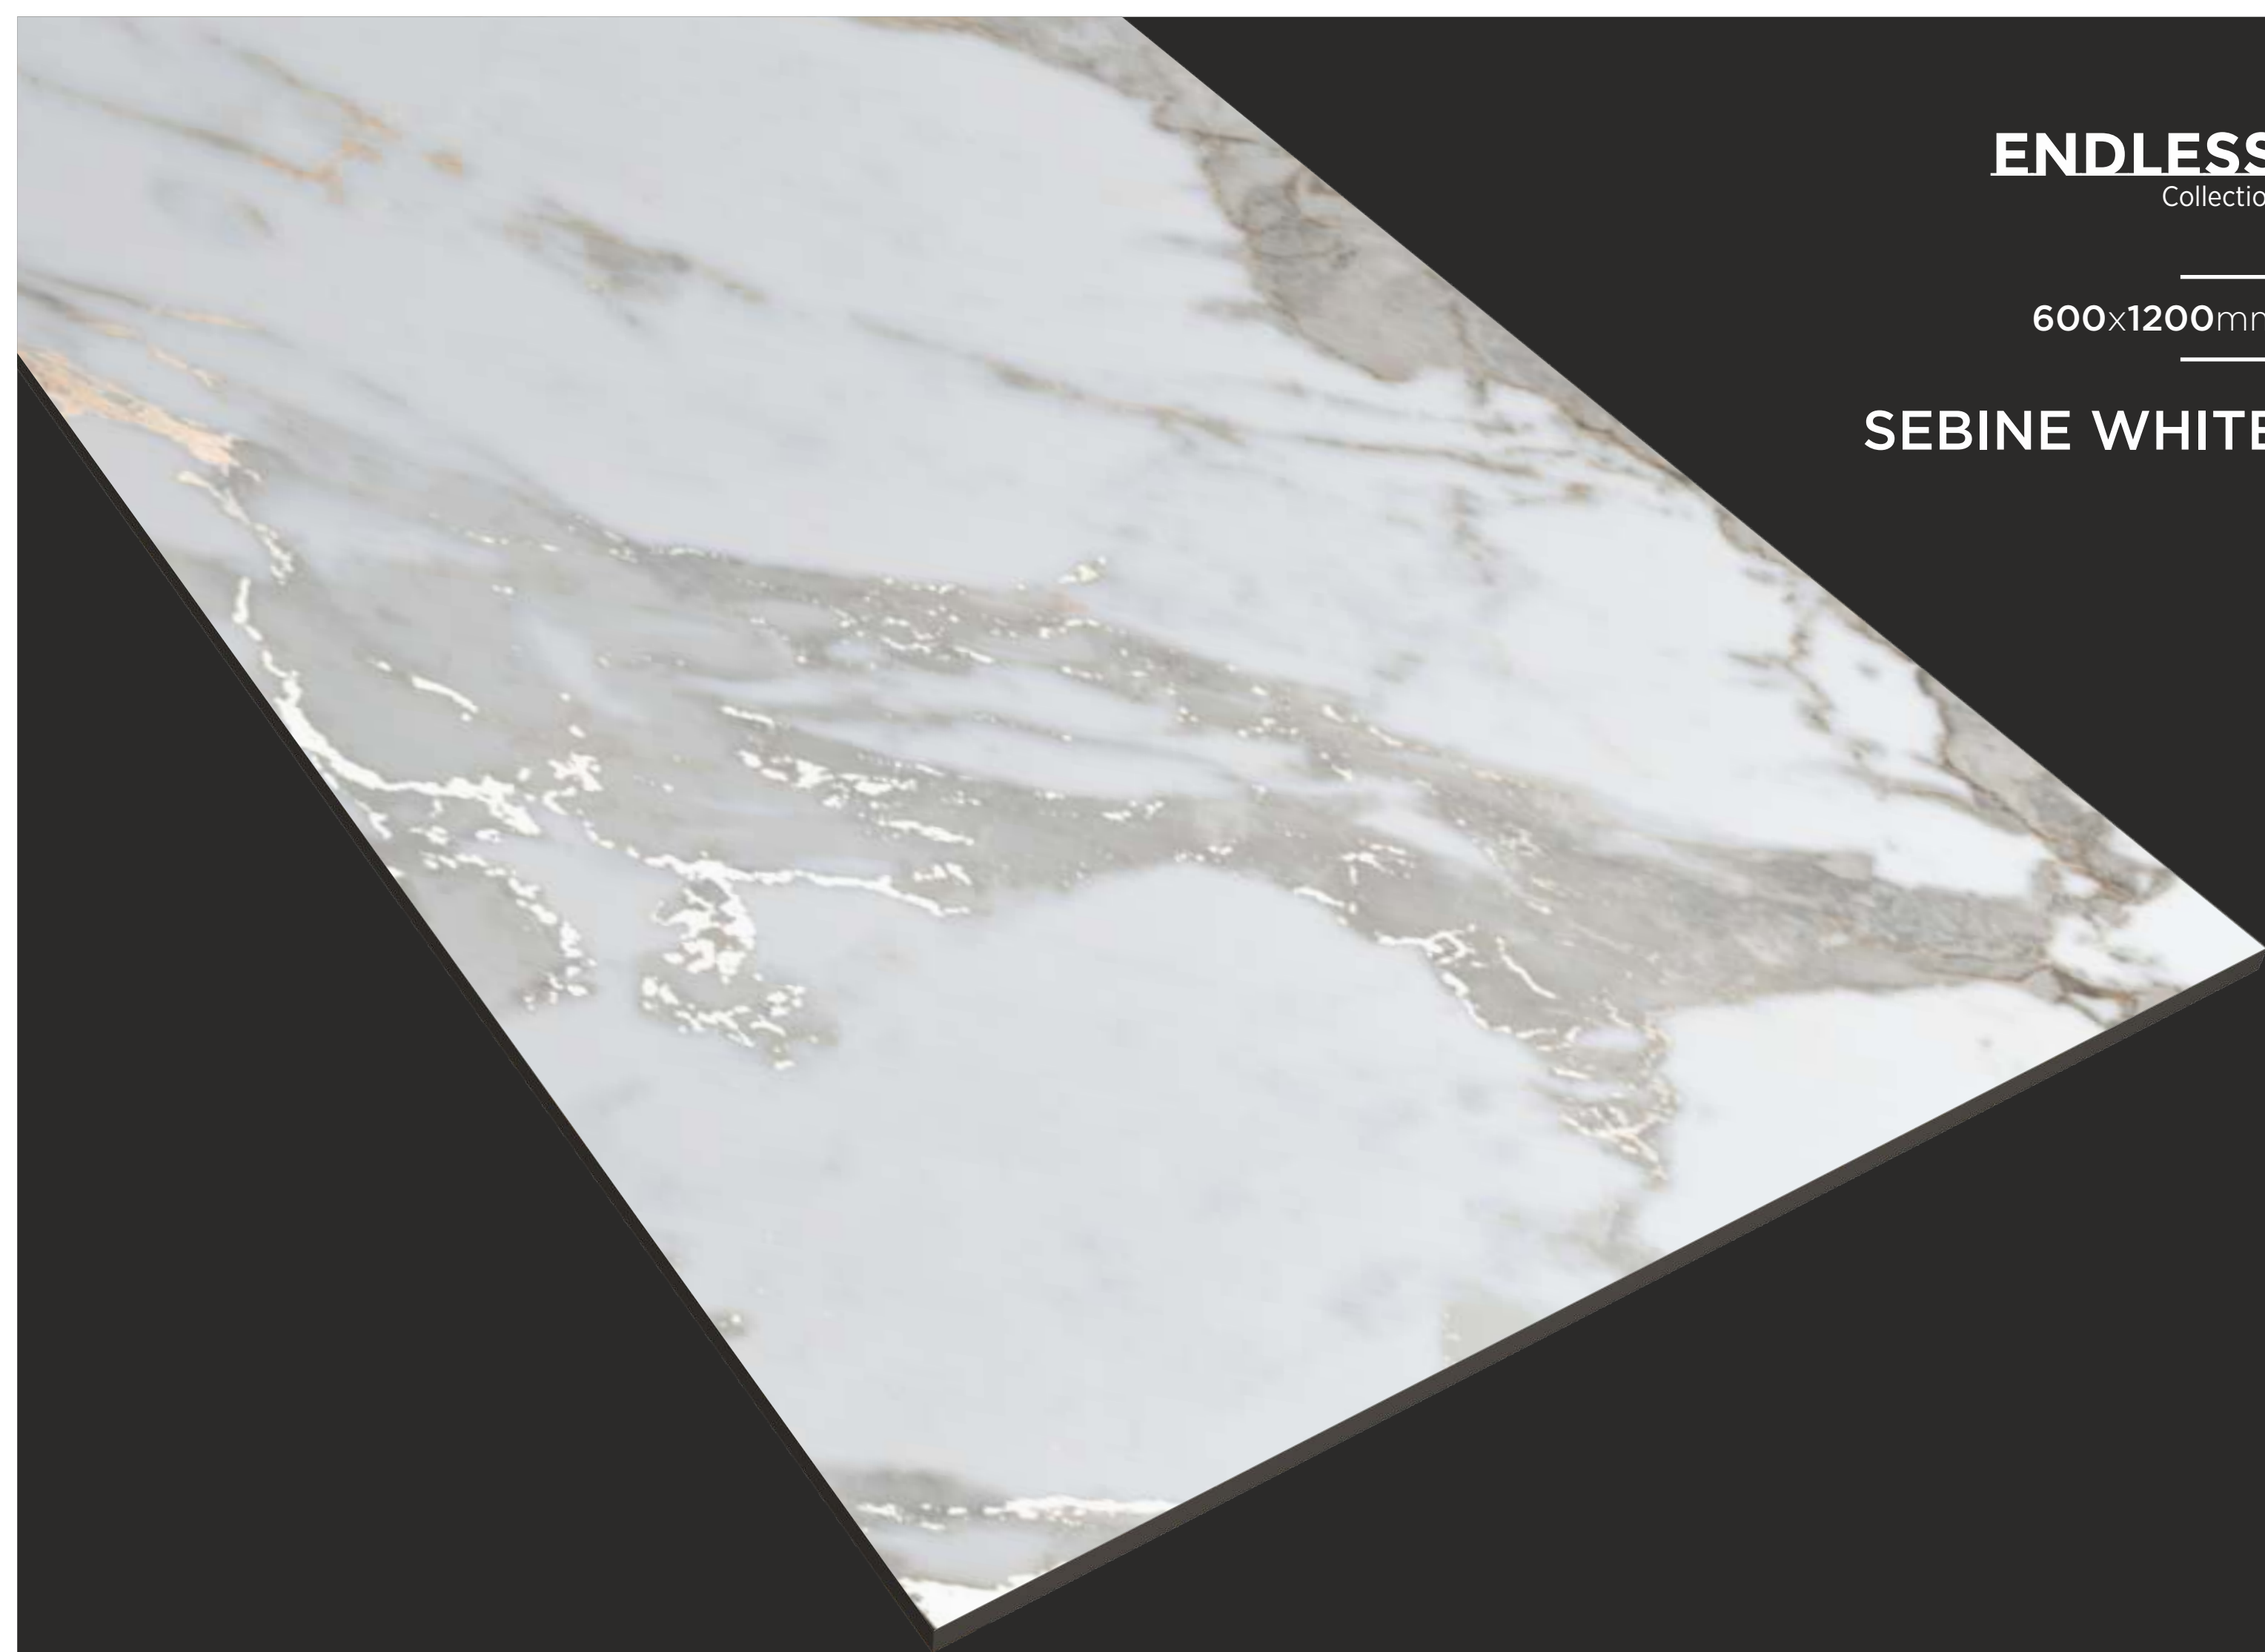

# ENDLESS

Collection

Size: **600x1200mm**  
Finish: **Matt Carving**