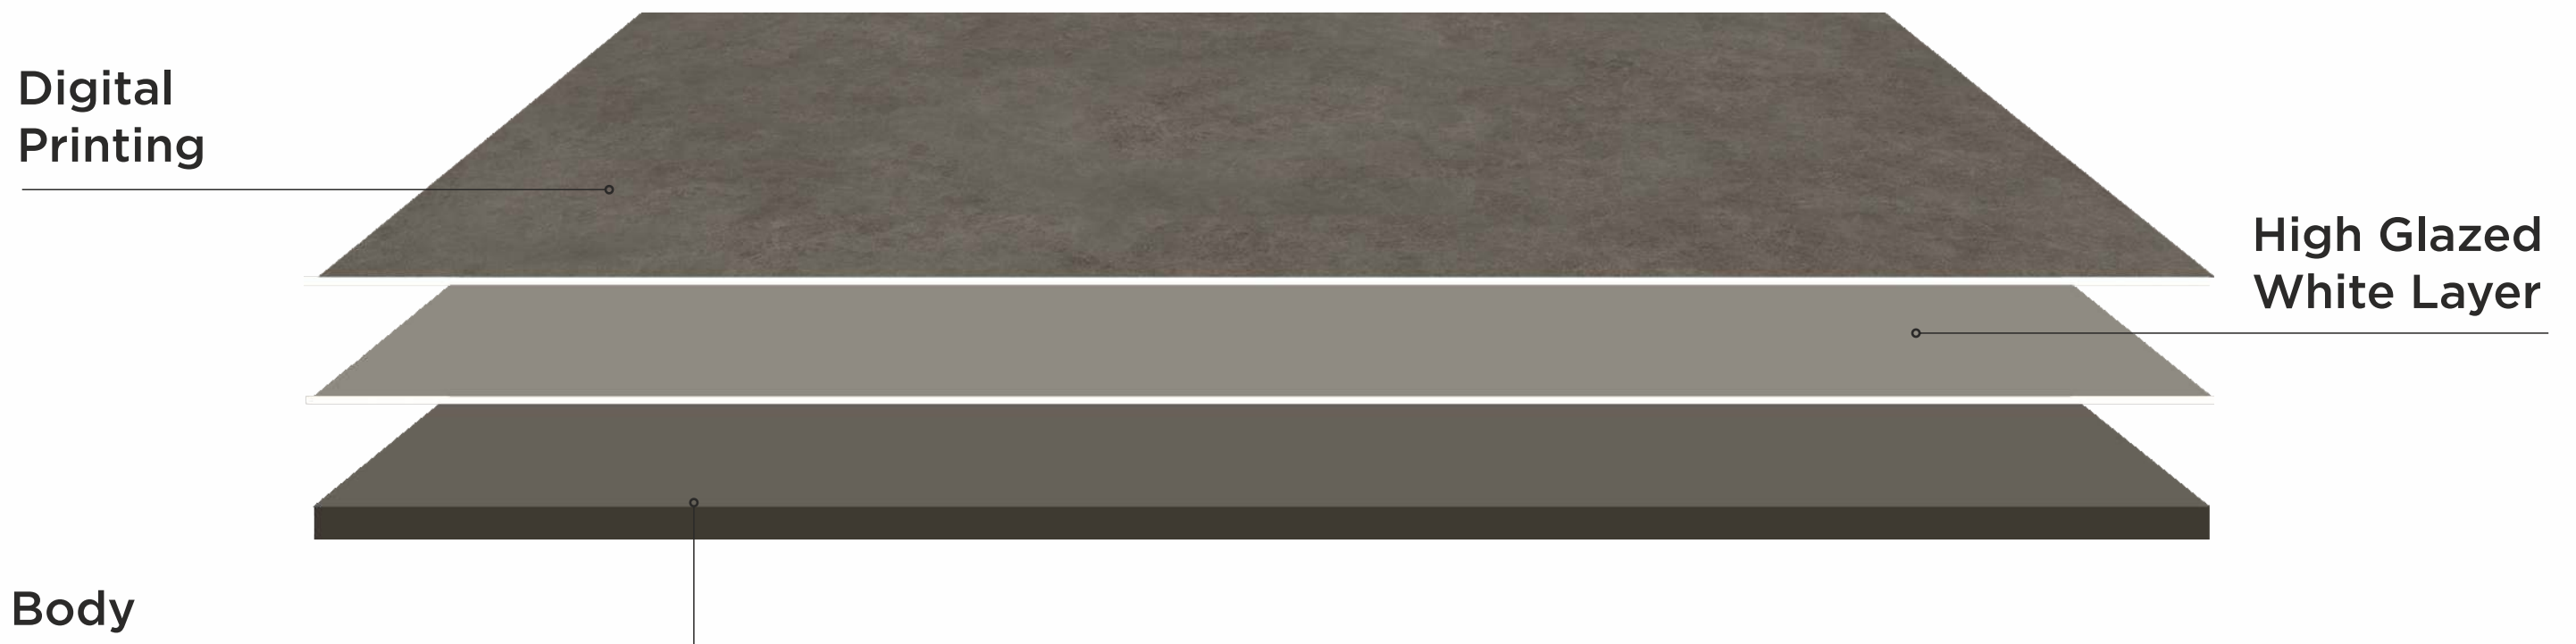

In these tiles, a special layer is added on the top to help achieve a non-shiny, subtle look. The most prominent feature of these tiles is their anti-slippery nature, which makes them ideal for all spaces, including those with a high water usage like bathrooms, kitchens, and balconies.