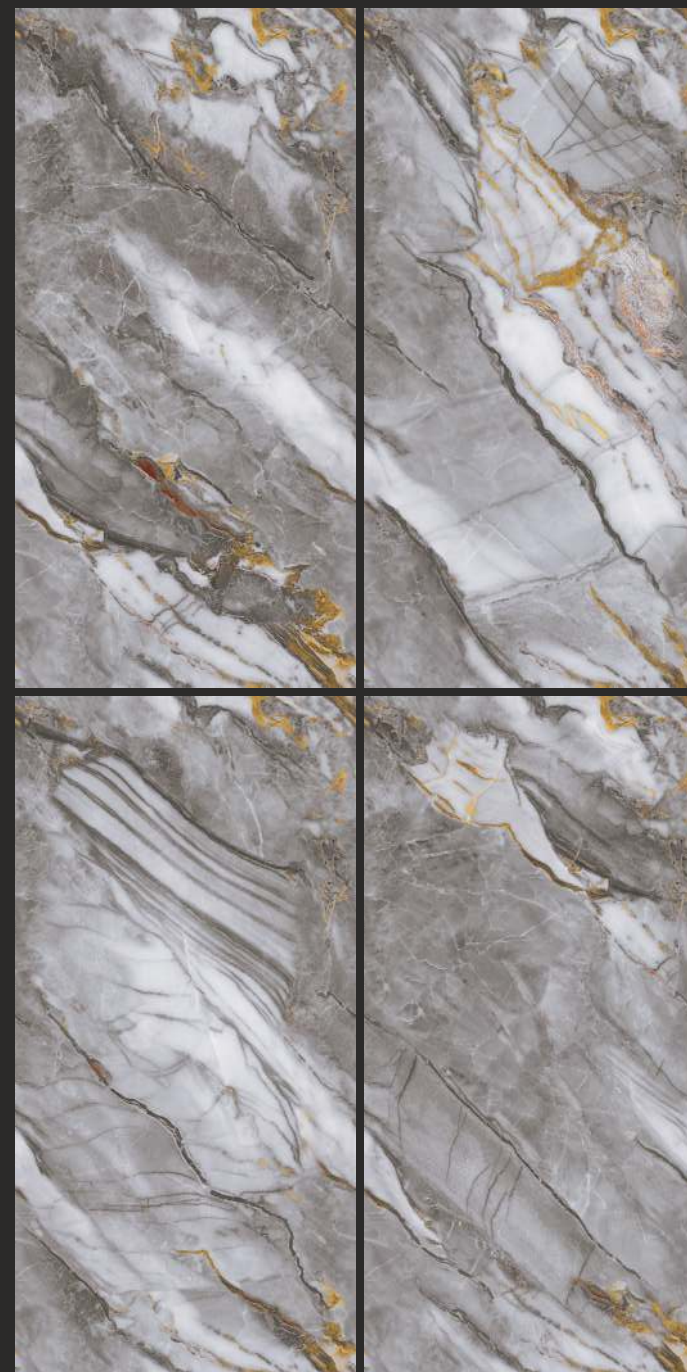

RECTIFIED

MODULAR

FIRE
RESISTANT

ANTI
BACTERIAL

ABRASION

FROST
RESISTANCE

WATER
RESISTANT

IMPACT
RESISTANT

RESISTANT
TO BENDING

CHEMICAL
RESISTANT