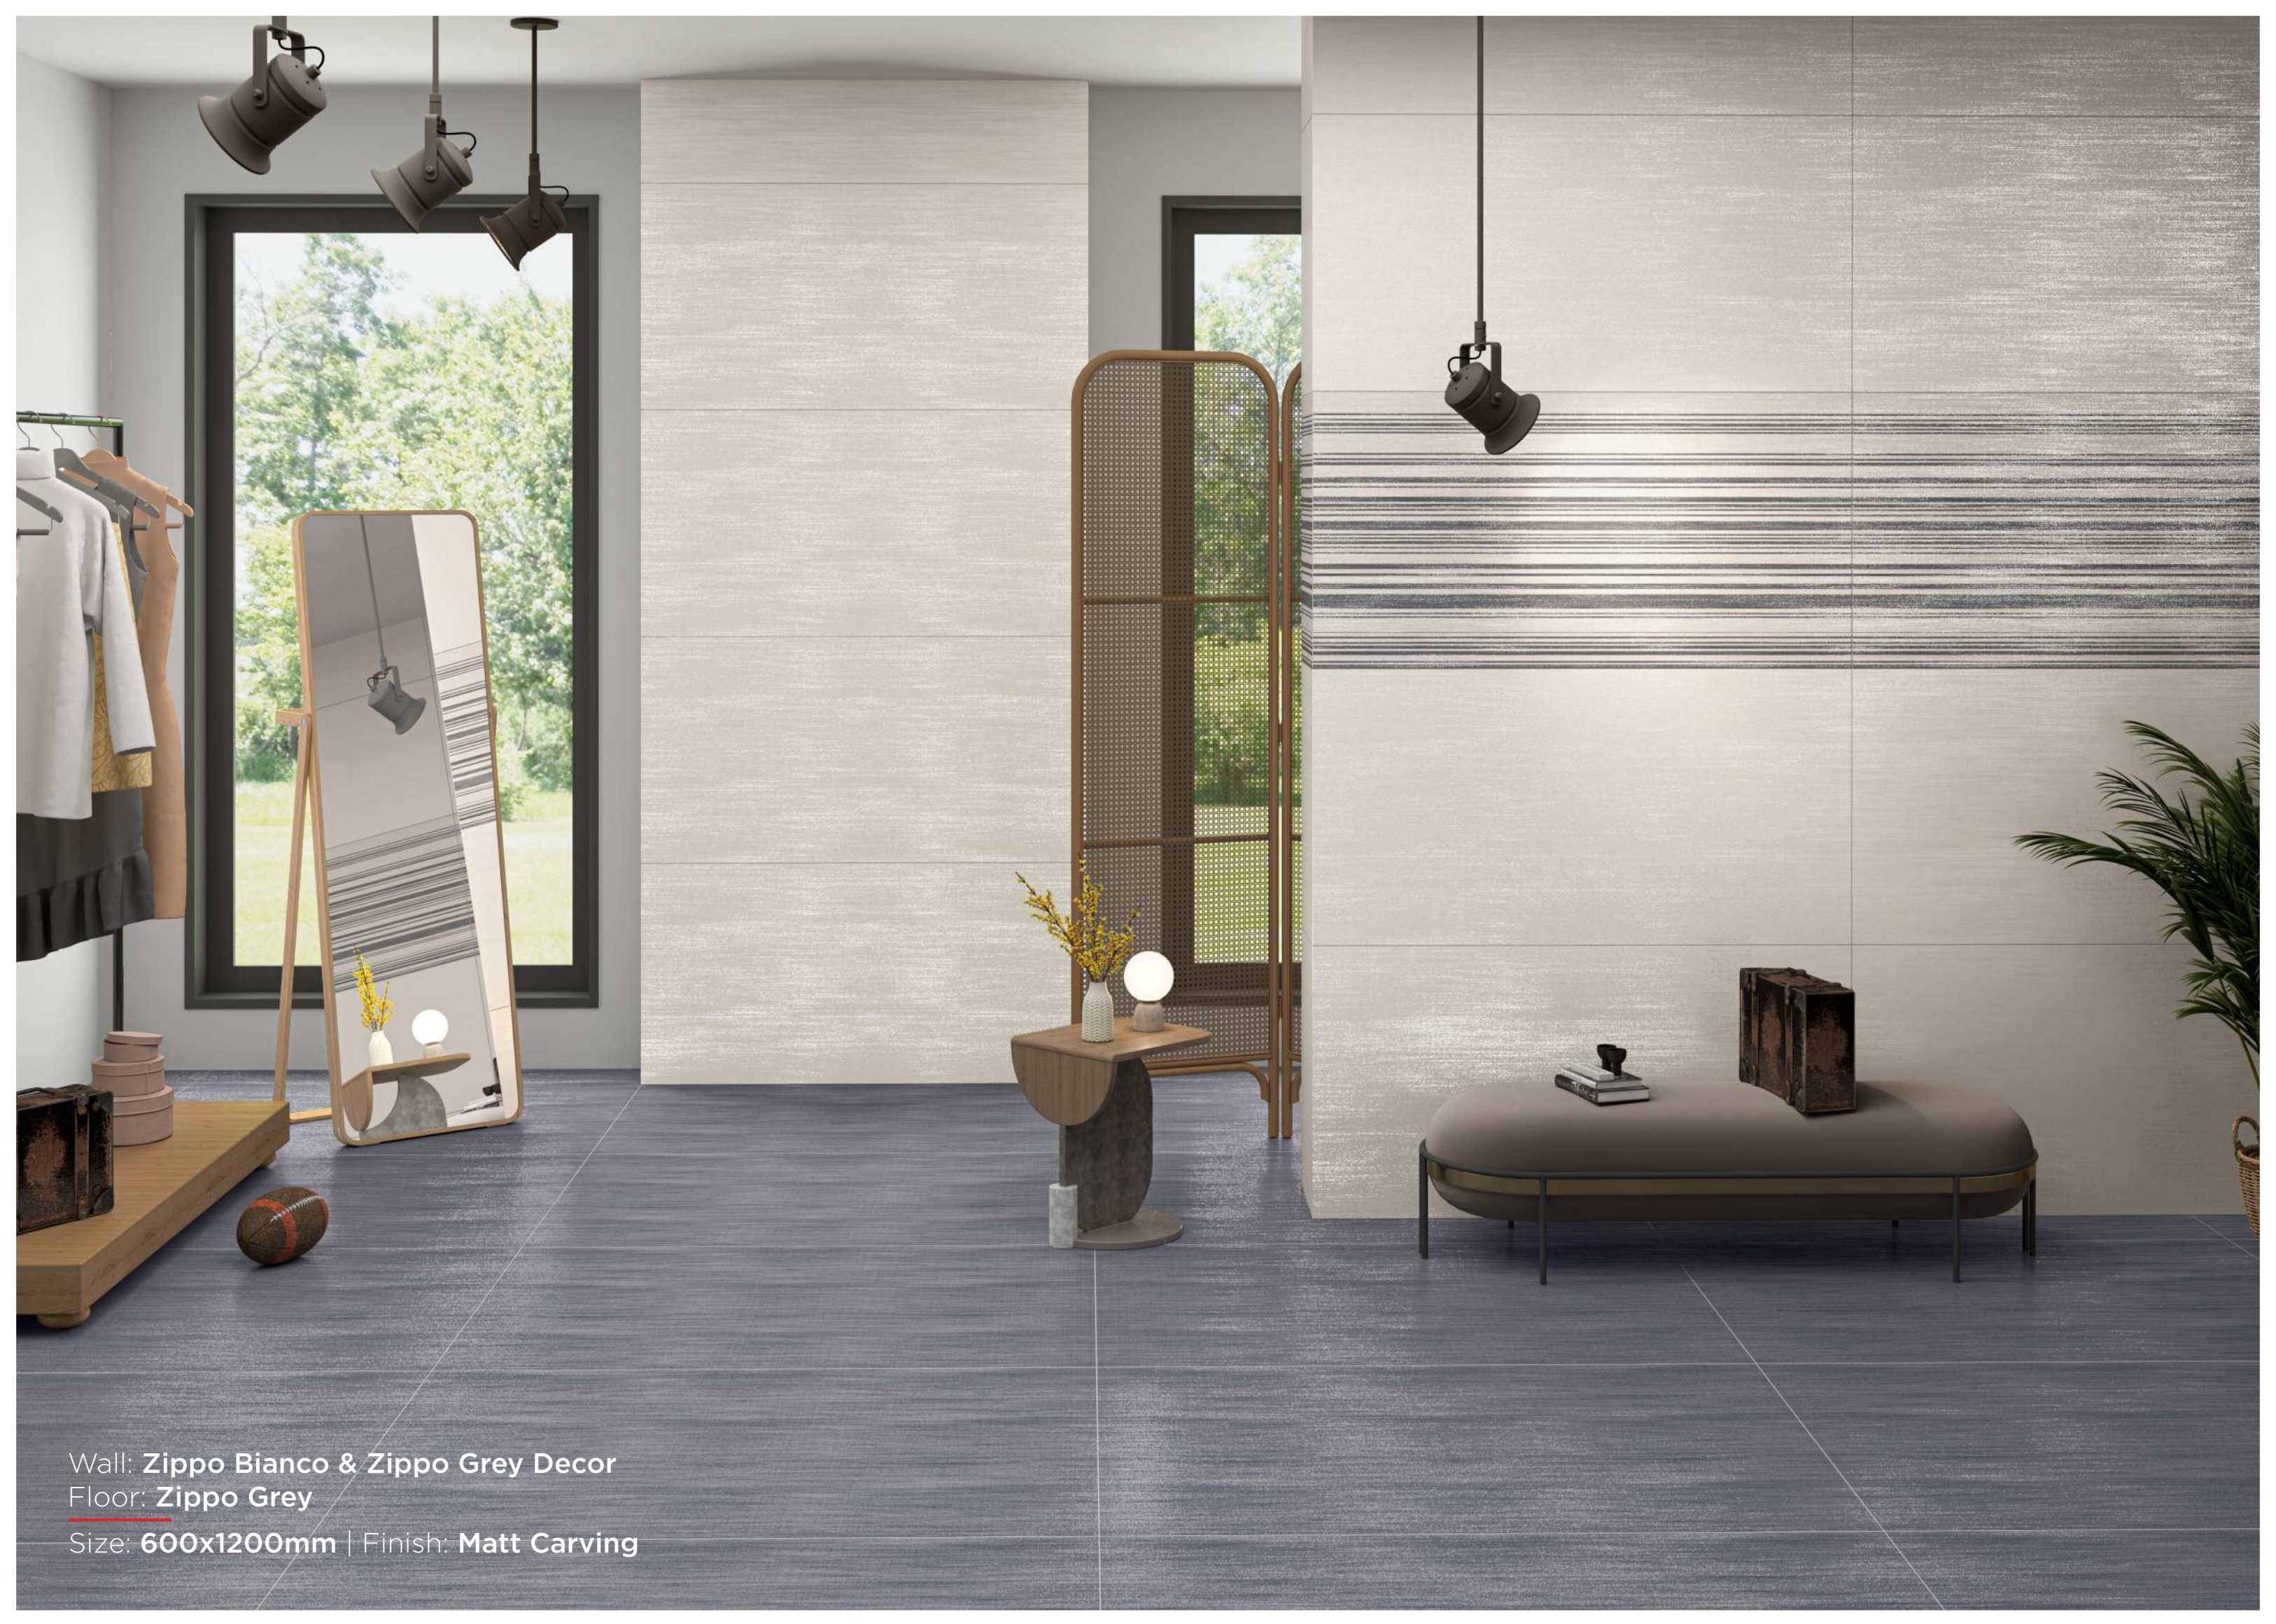

IMPACT  
RESISTANT

RESISTANT  
TO BENDING

CHEMICAL  
RESISTANT

Wall: **Zippo Bianco & Zippo Grey Decor**  
Floor: **Zippo Grey**  
Size: **600x1200mm** | Finish: **Matt Carving**

*Carving*  
COLLECTION

---