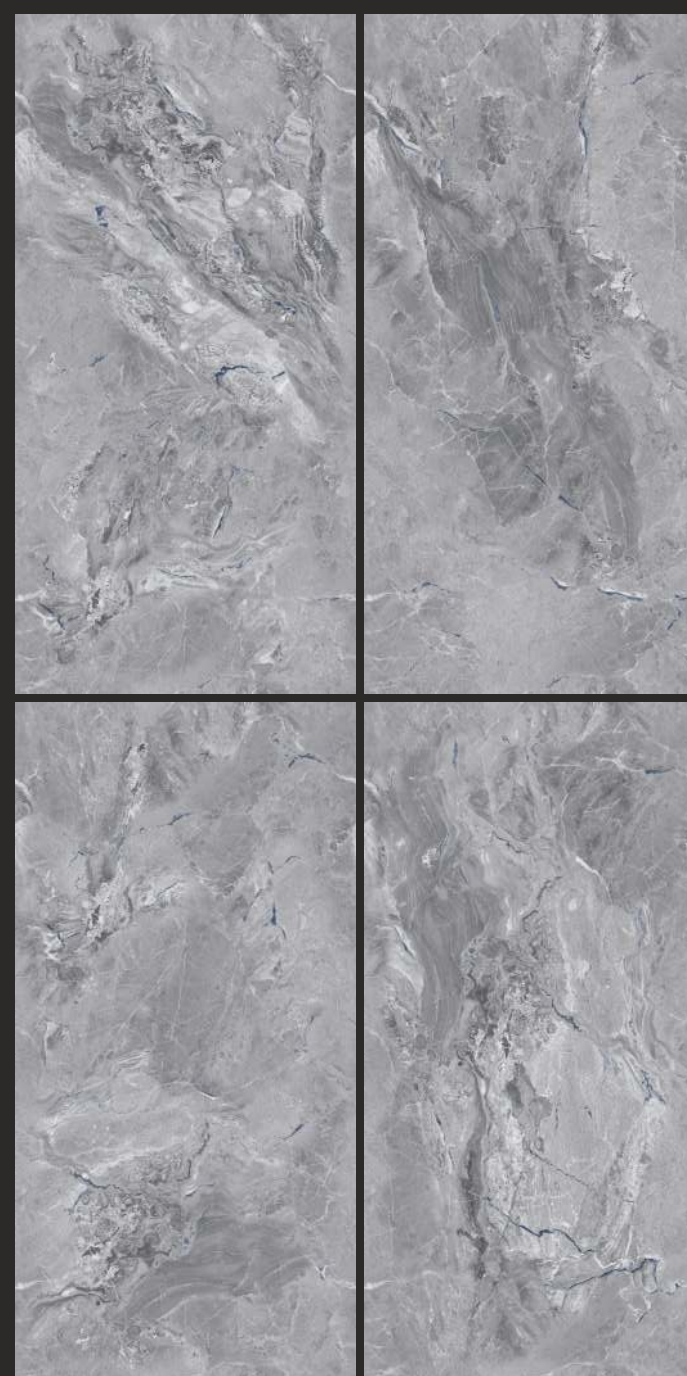

RECTIFIED

MODULAR

FIRE
RESISTANT

ANTI
BACTERIAL

ABRASION

FROST
RESISTANCE

WATER
RESISTANT

IMPACT
RESISTANT

RESISTANT
TO BENDING

CHEMICAL
RESISTANT