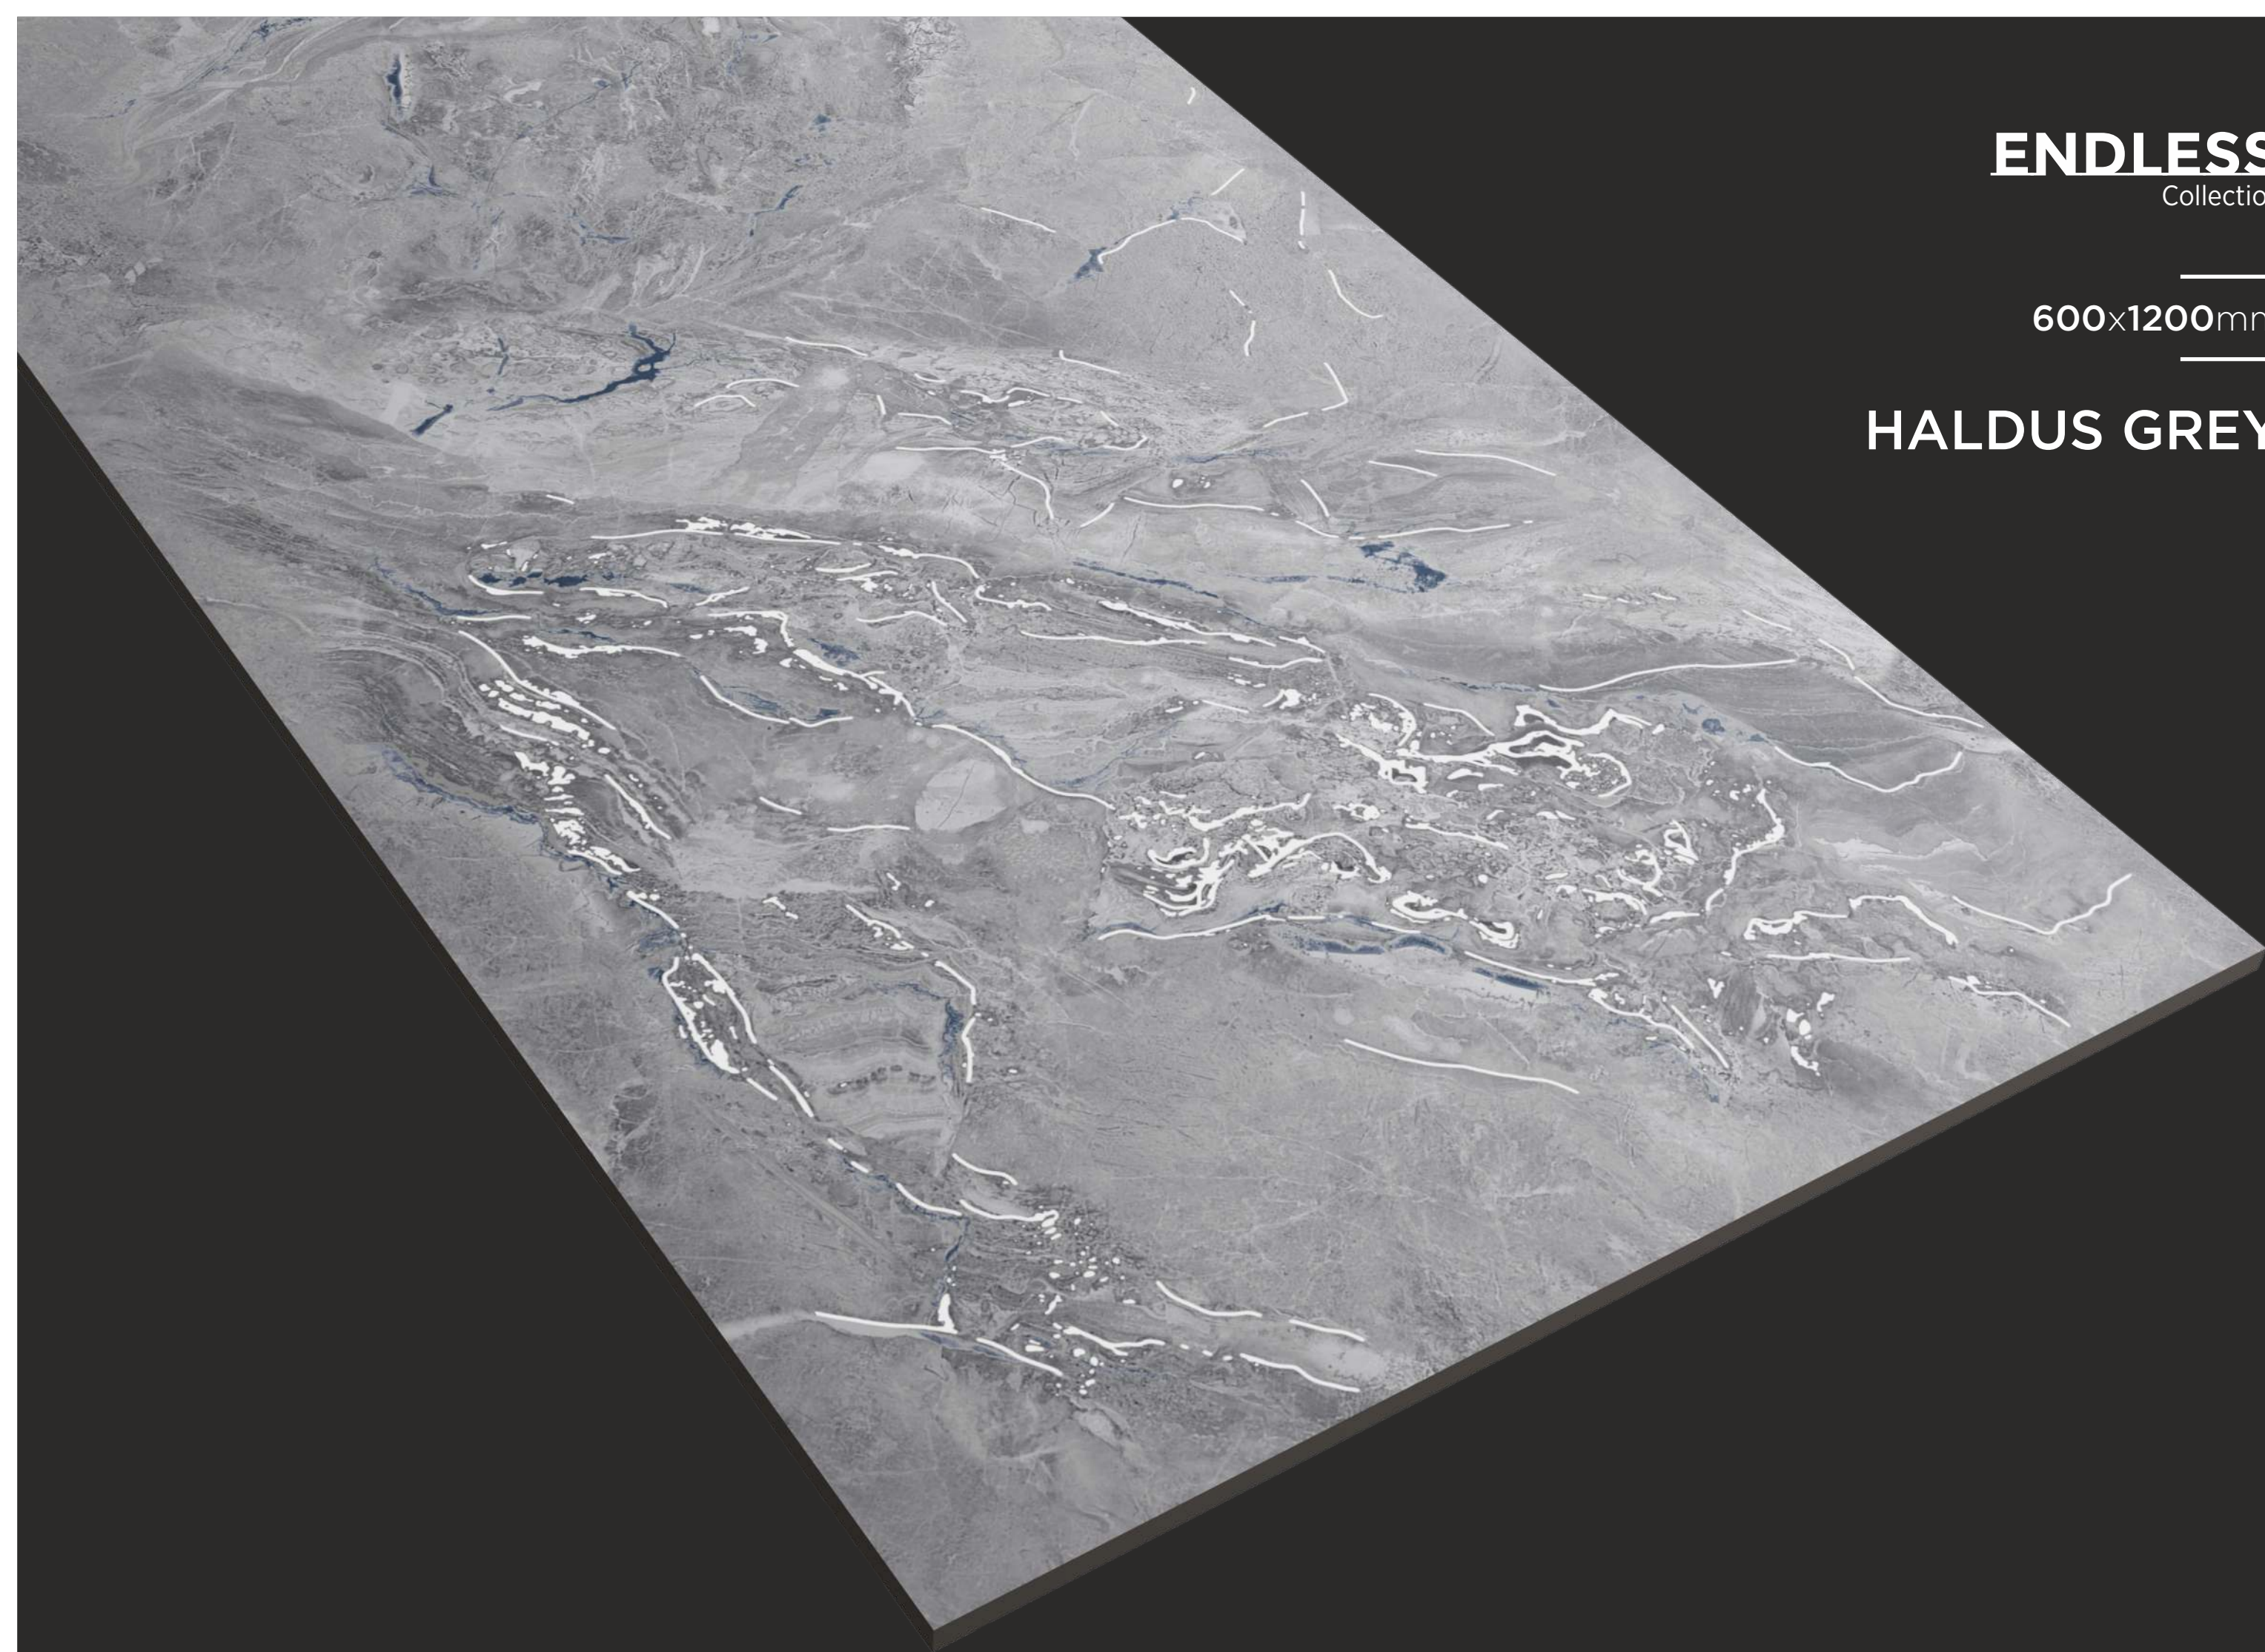

ENDLESS
Collection

600x1200mm

HALDUS GREY