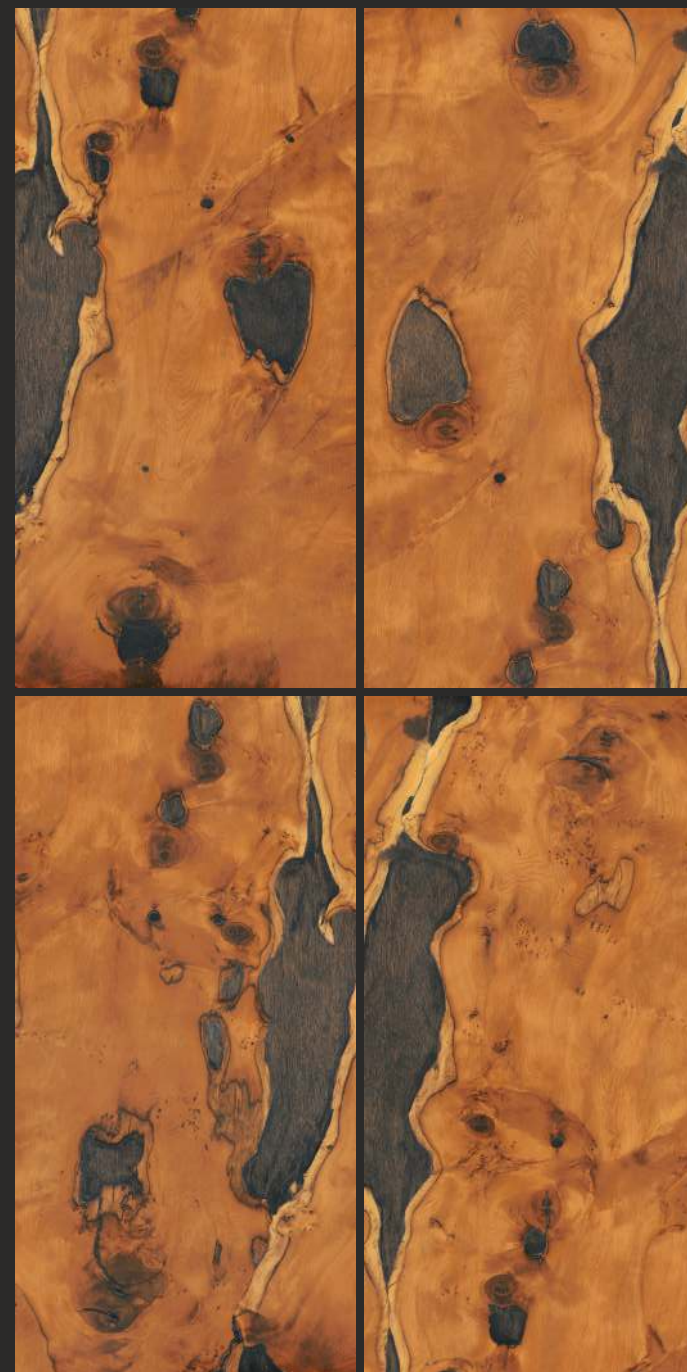

RECTIFIED

MODULAR

FIRE
RESISTANT

ANTI
BACTERIAL

ABRASION

FROST
RESISTANCE

WATER
RESISTANT

IMPACT
RESISTANT

RESISTANT
TO BENDING

CHEMICAL
RESISTANT