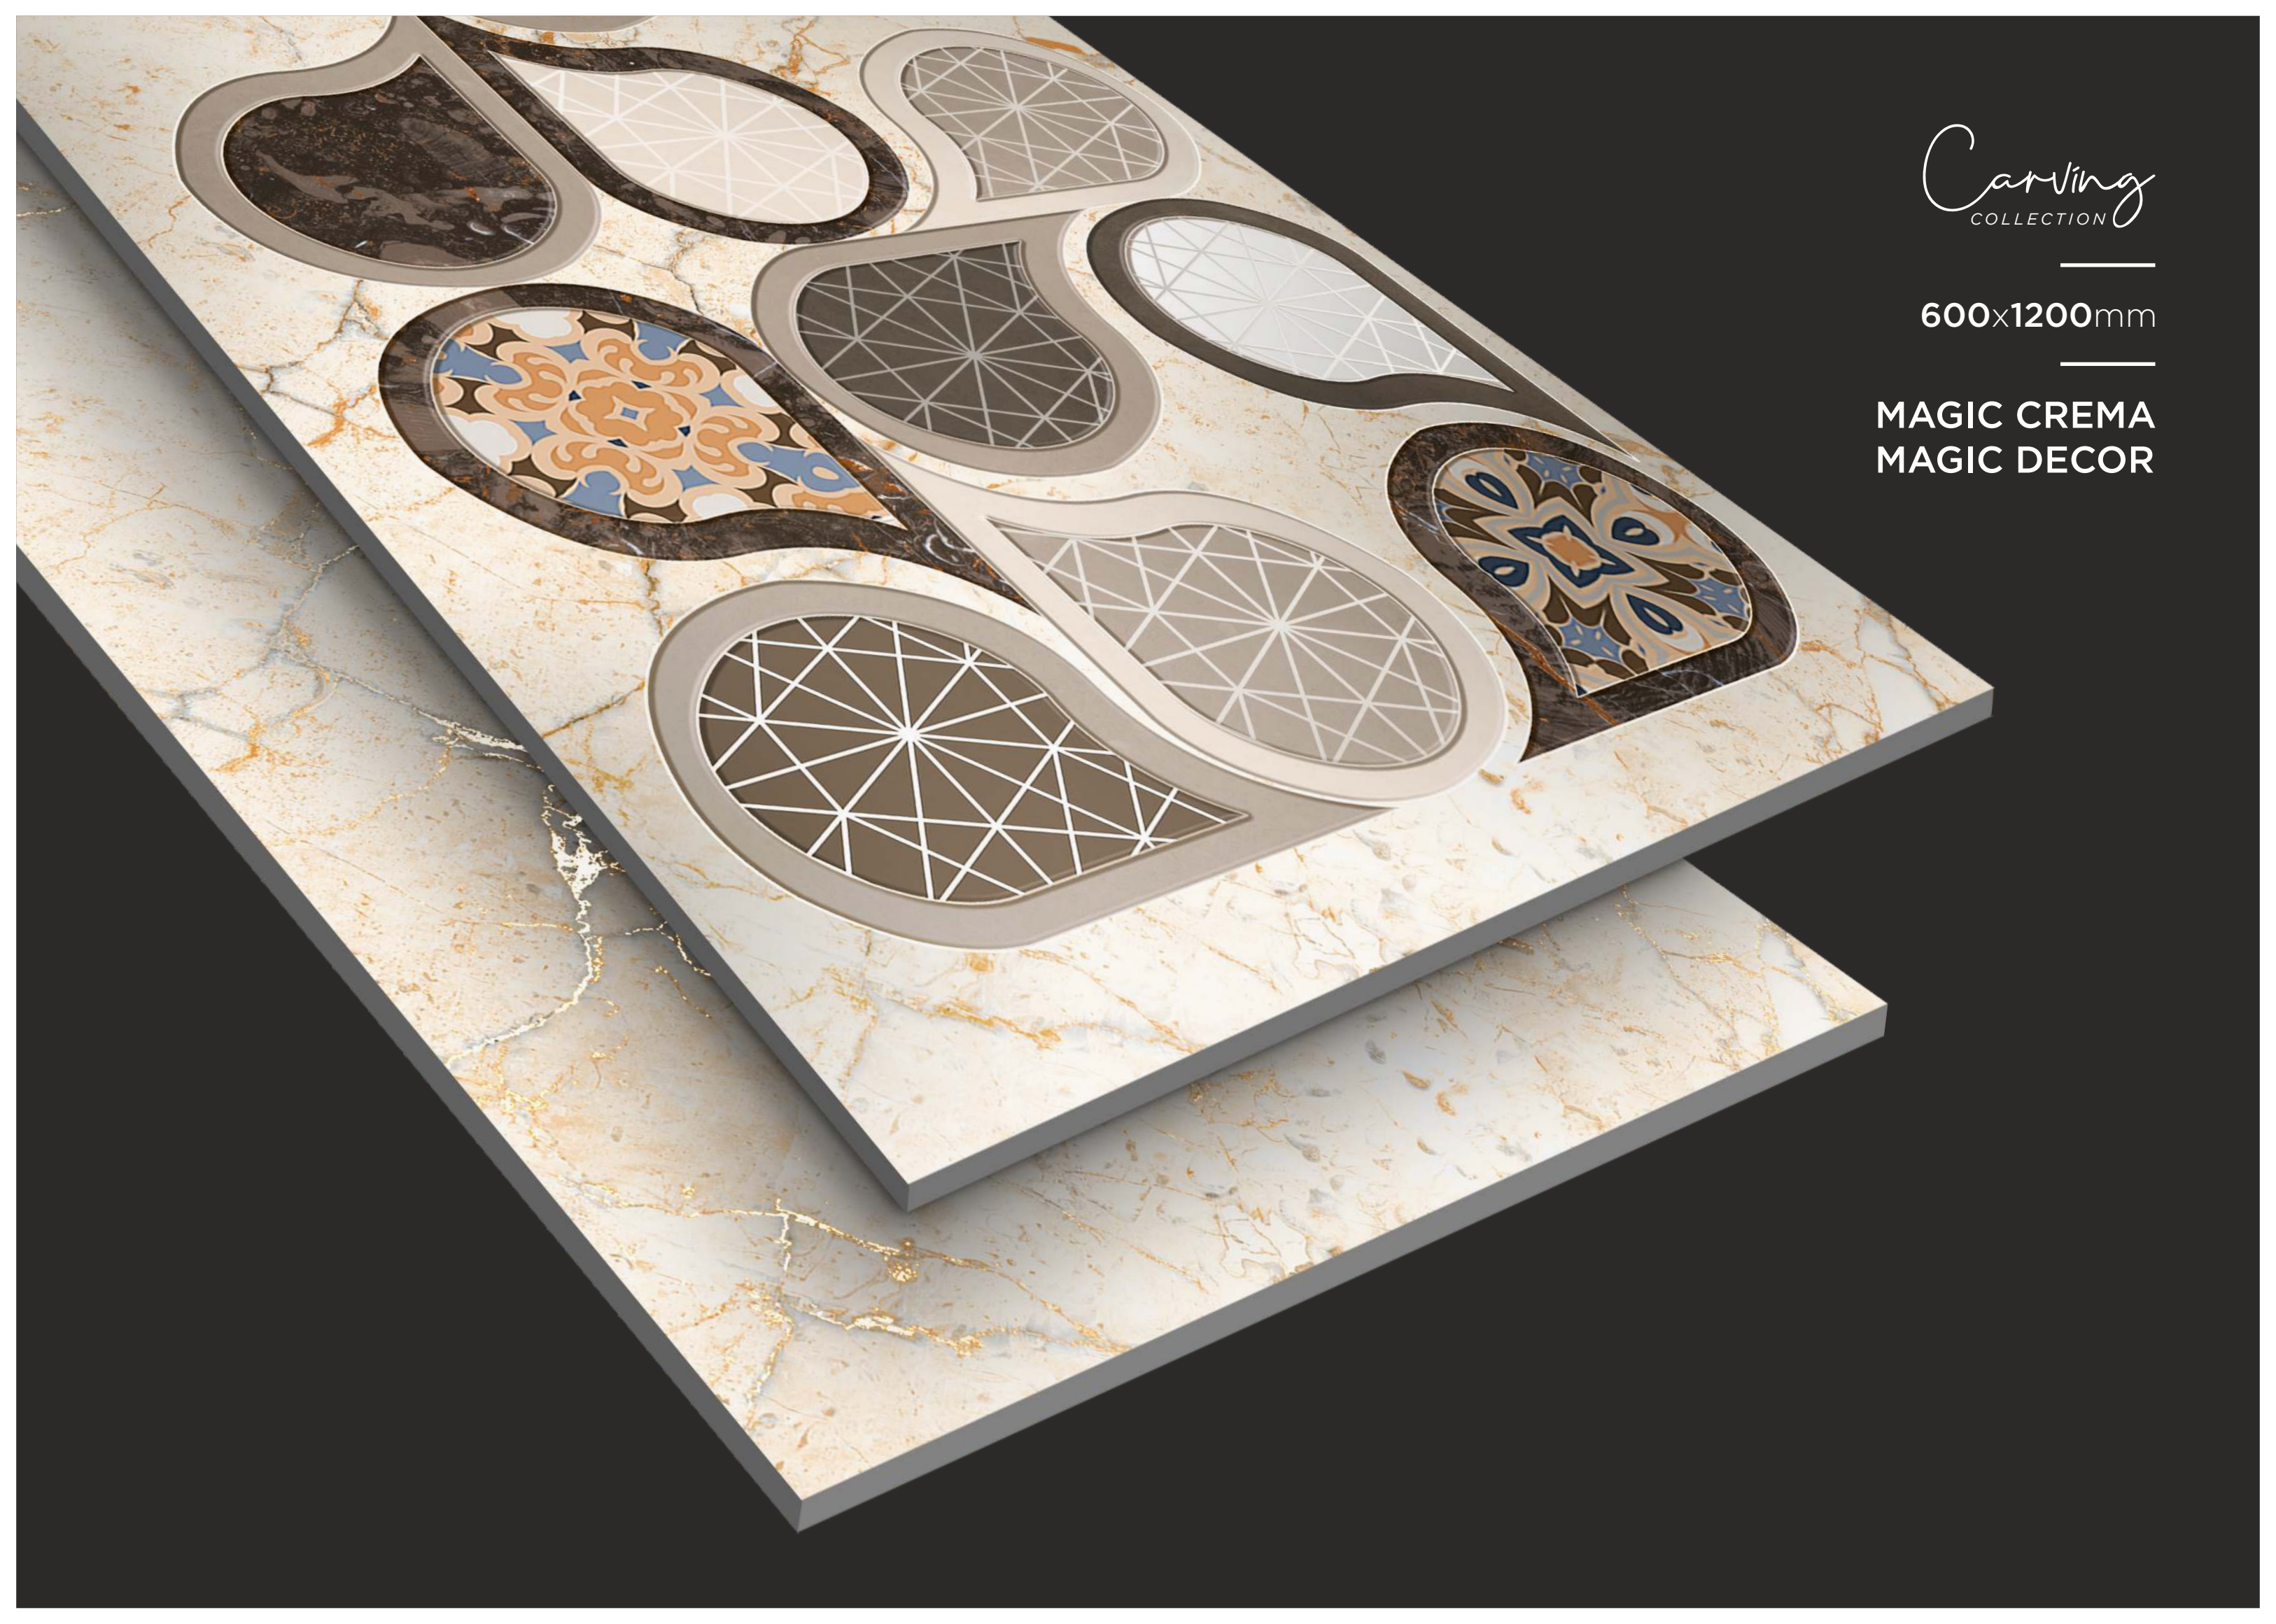

Carving
COLLECTION

600x1200mm

MAGIC CREMA
MAGIC DECOR