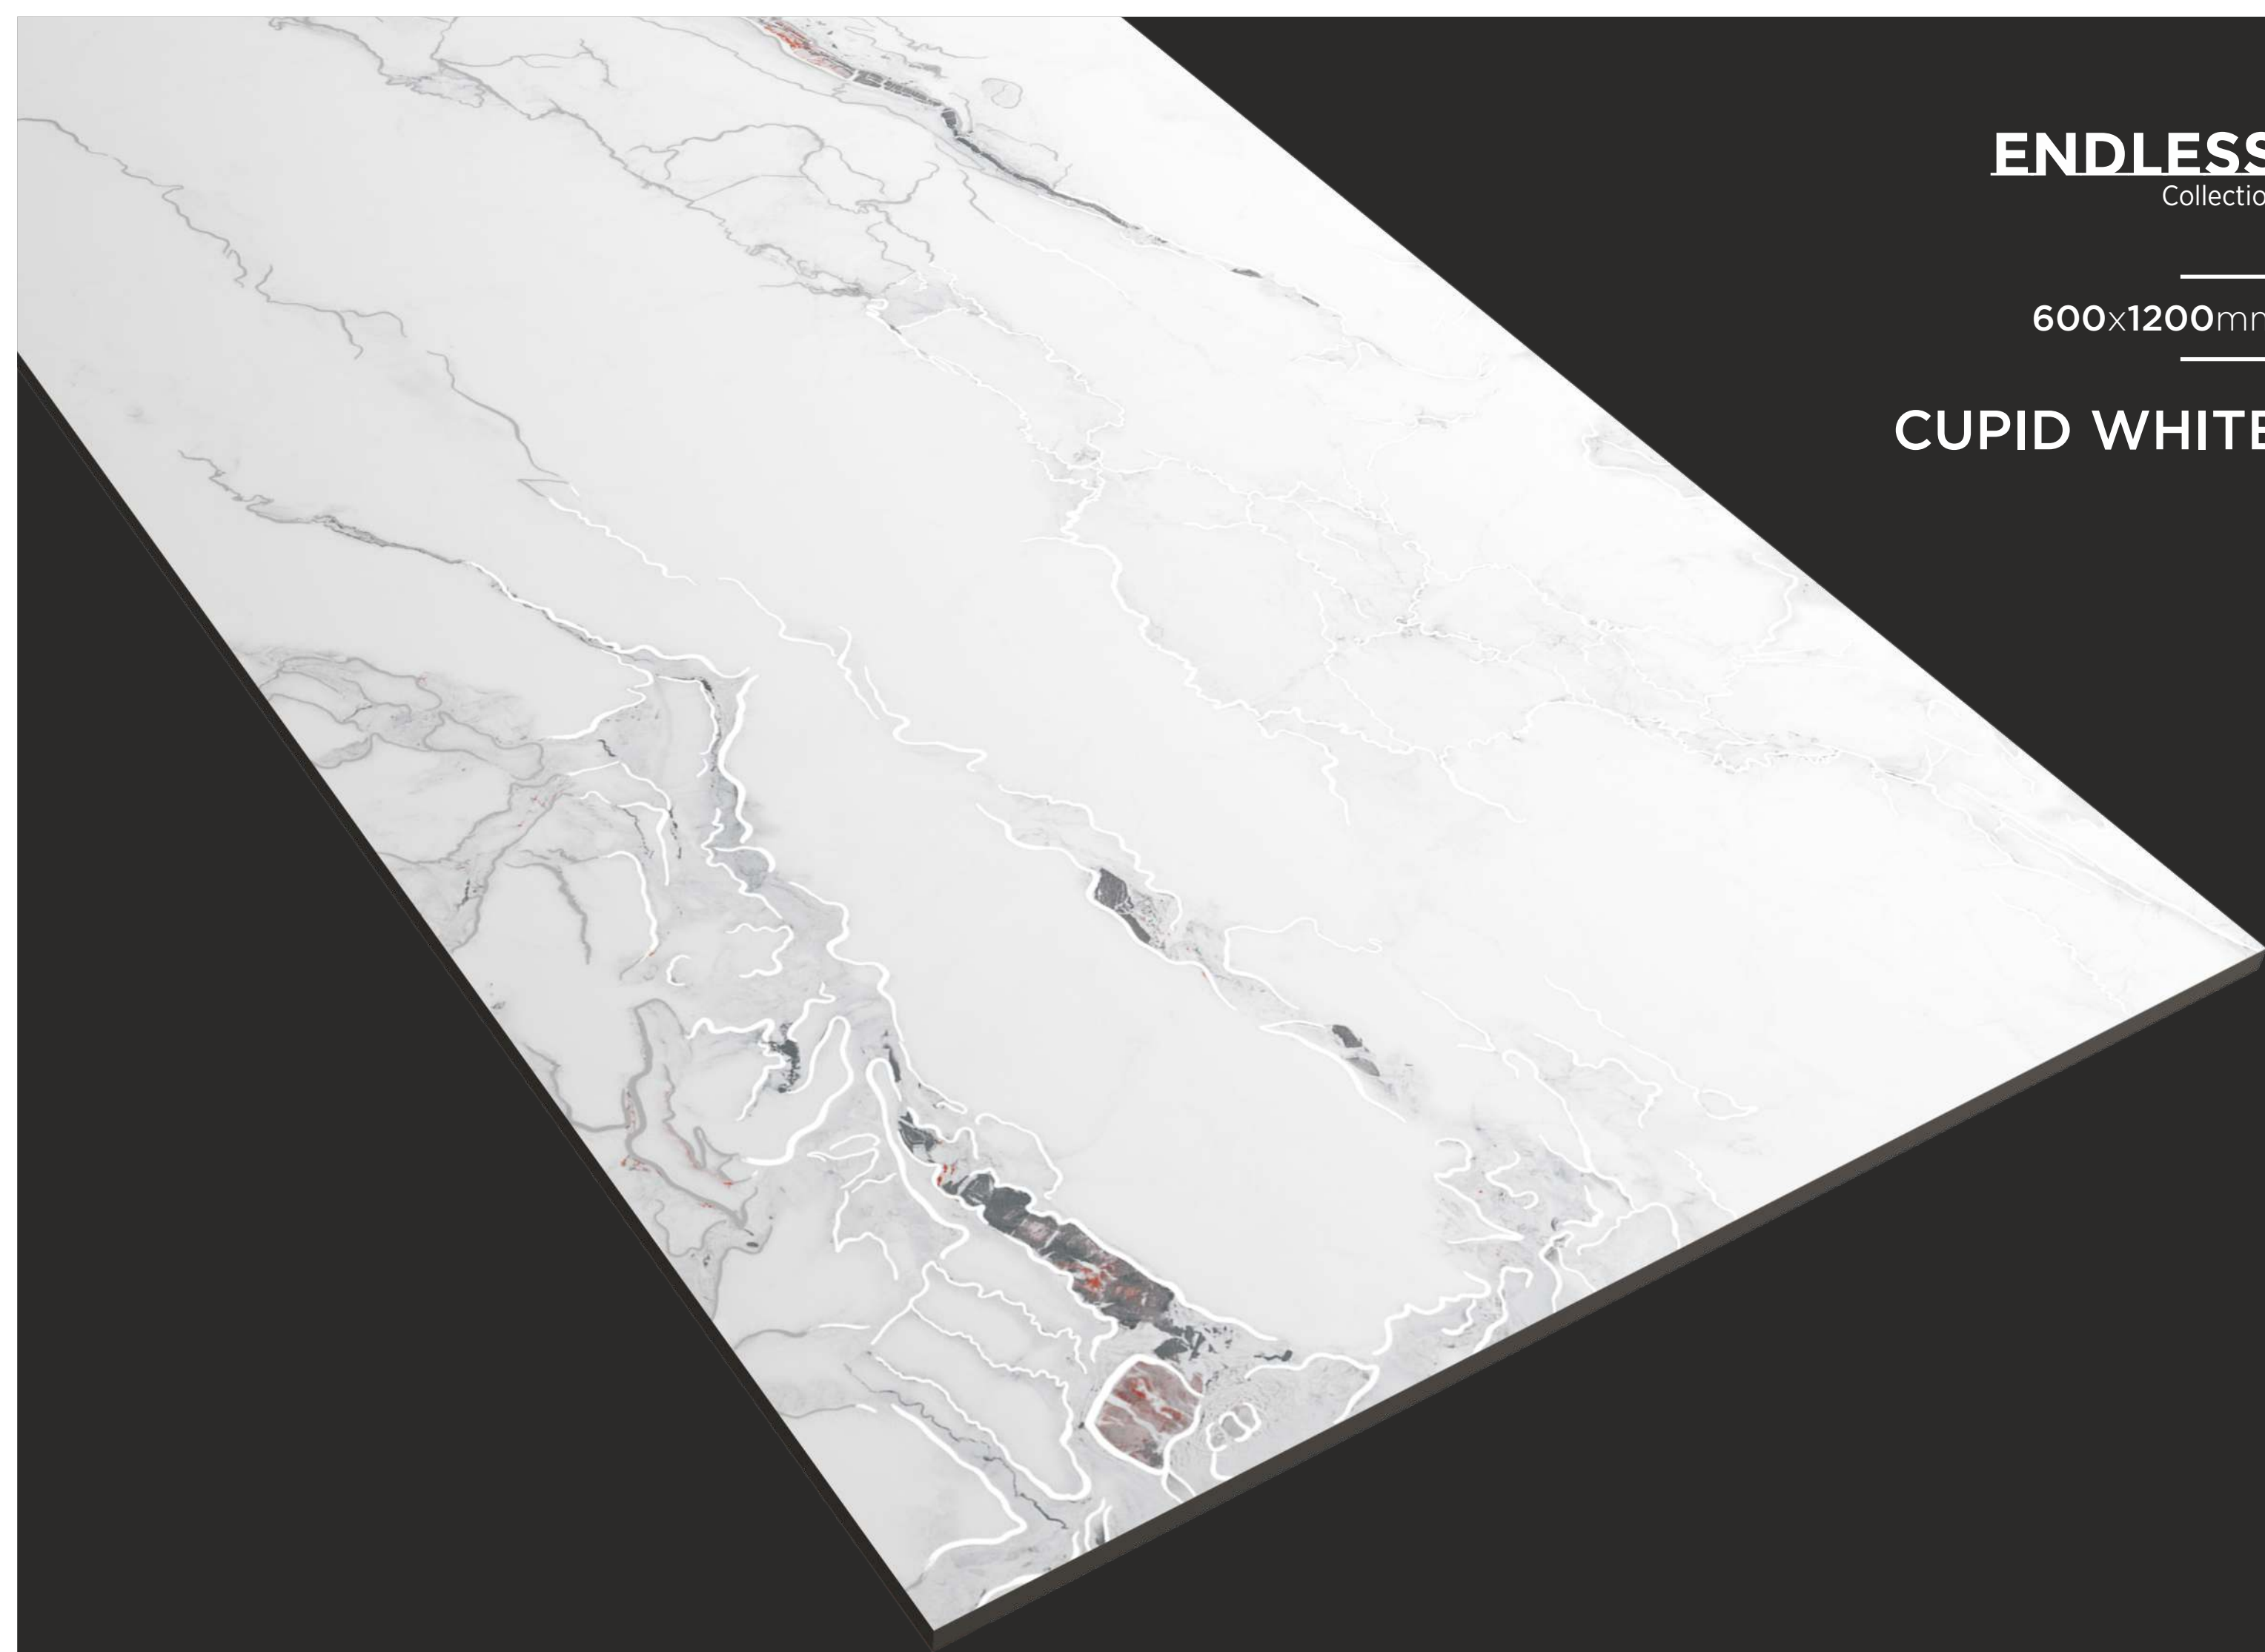

WATER  
RESISTANT

IMPACT  
RESISTANT

RESISTANT  
TO BENDING

CHEMICAL  
RESISTANT

Floor: **Ibon Olive**  
Size: 600x1200mm | Finish: **Matt Carving**

**ENDLESS**  
Collection

600x1200mm

**CUPID WHITE**