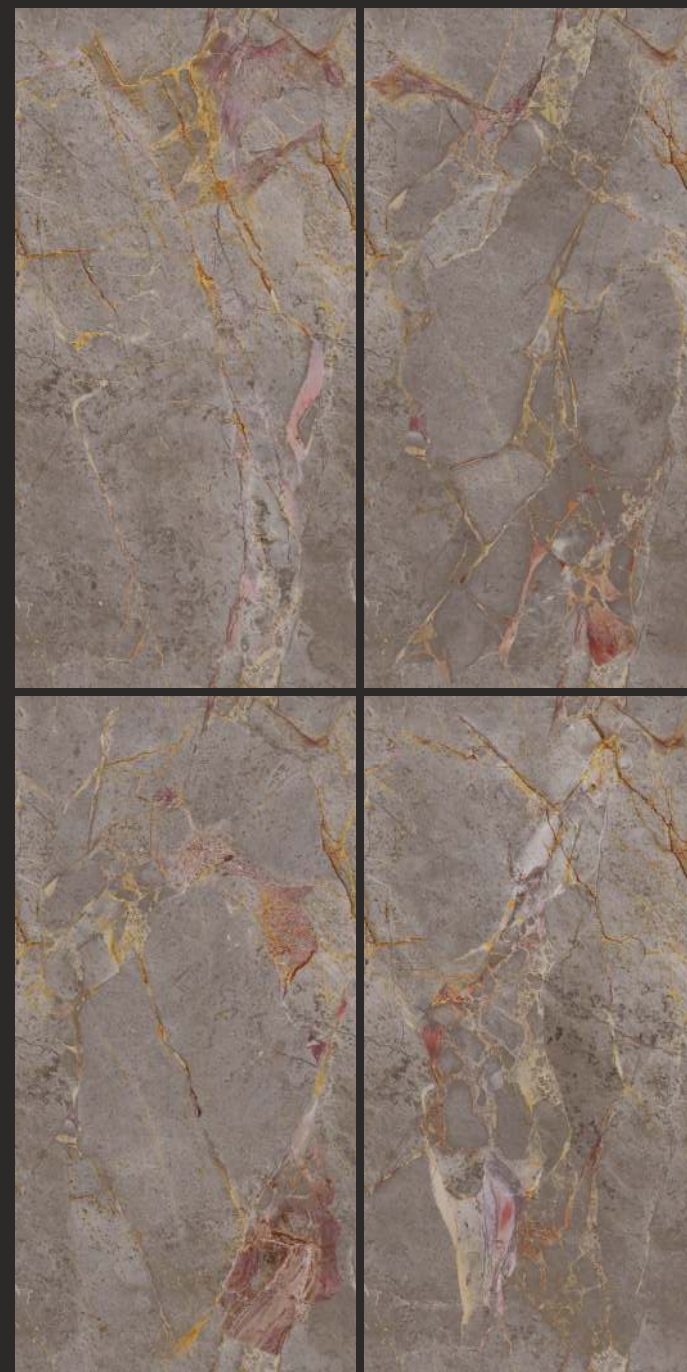

Available Random - 4

RECTIFIED

MODULAR

FIRE
RESISTANT

ANTI
BACTERIAL

ABRASION

FROST
RESISTANCE

WATER
RESISTANT

IMPACT
RESISTANT

RESISTANT
TO BENDING

CHEMICAL
RESISTANT