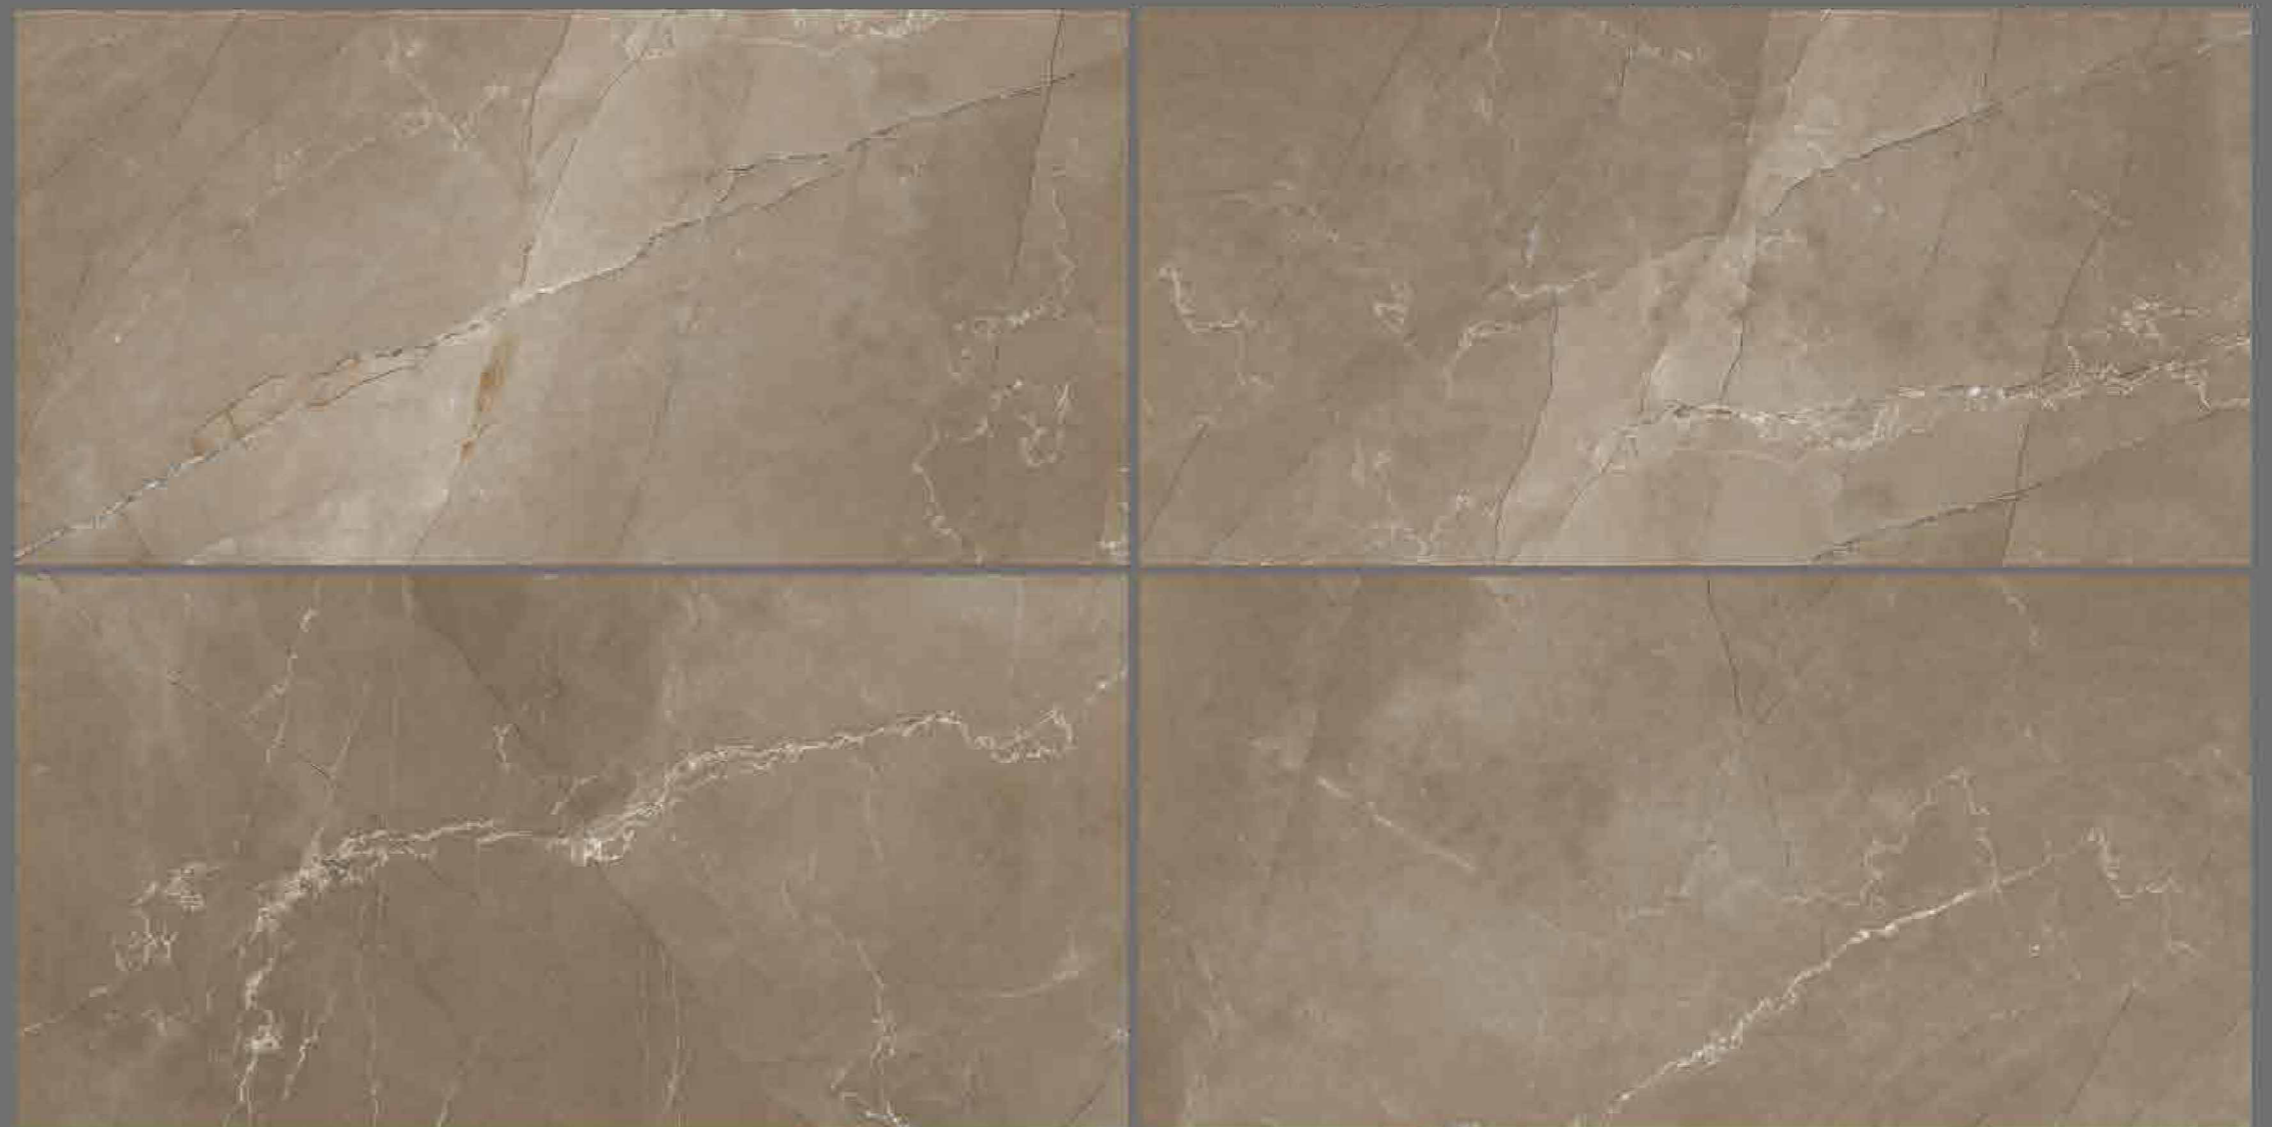

Size :
600x1200 MM

Finish
CARVING

GVT & PGVT
PRIZMA MOKA

Size :
600x1200 MM

Finish
CARVING

GVT & PGVT
TRAVERA BROWN

Size :
600x1200 MM

Finish
CARVING