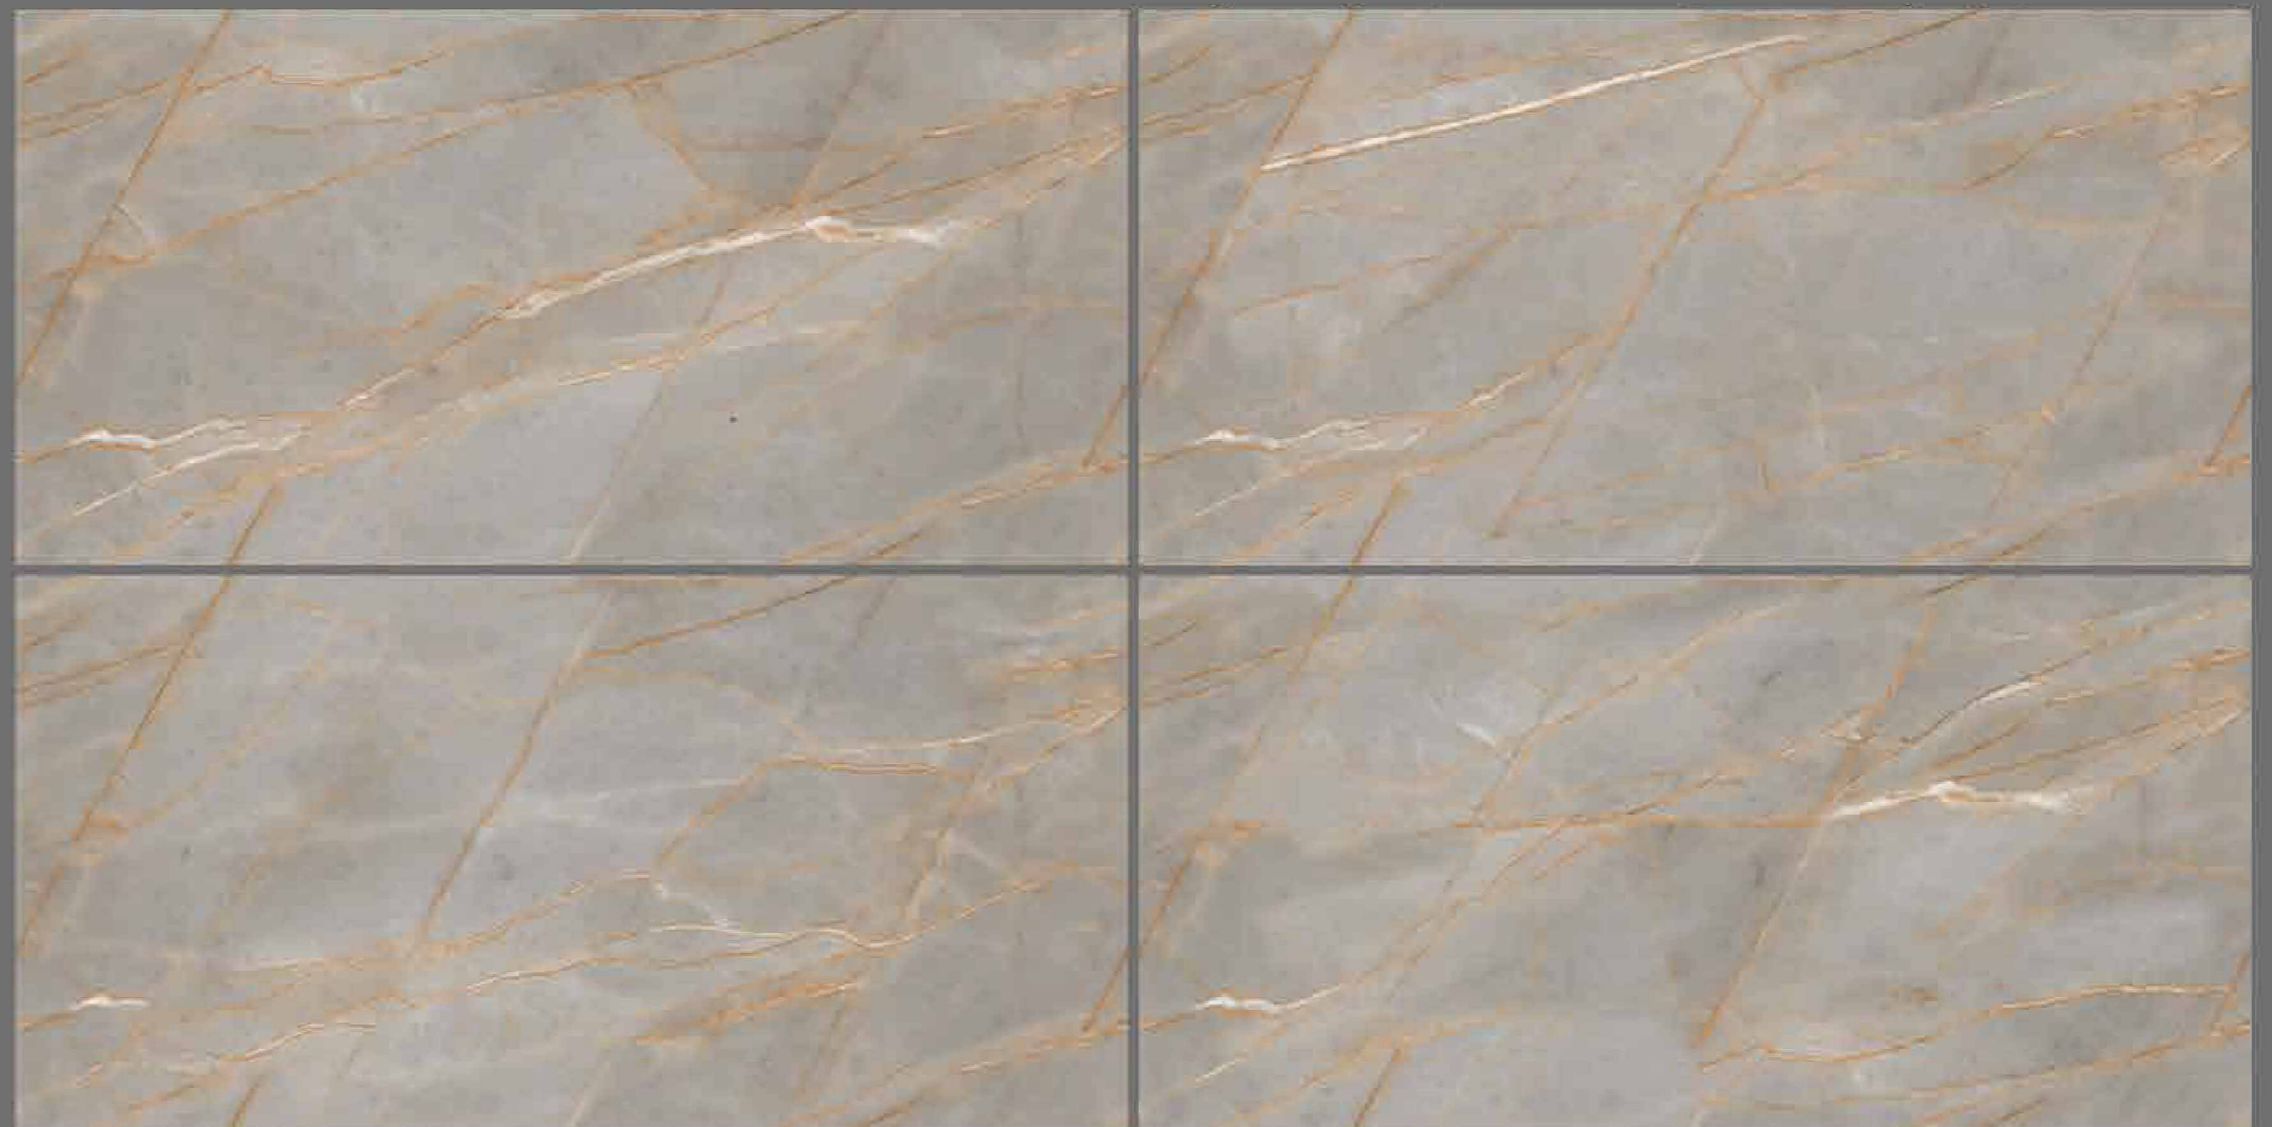

GVT & PGVT
JEMINA MULTY

Size :
600x1200 MM

Finish
CARVING