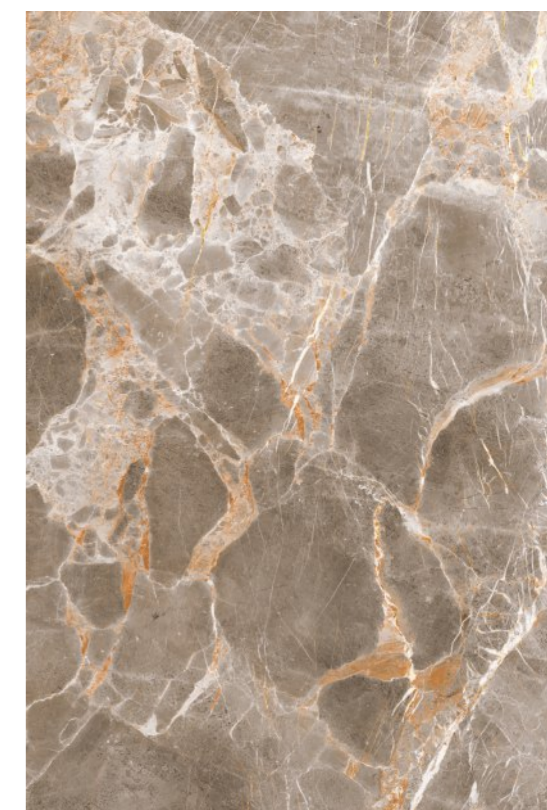

**ARIANA BROWN**

**SIZE**  
1200x1800 mm

**FINISH**  
Dark Polished

**RANDOM**  
03

**ARIANA BROWN**

FROM FLAIS TO  
**MARVEL**

**It's**  
**DIFFERENT**

ARMANI TAUPE