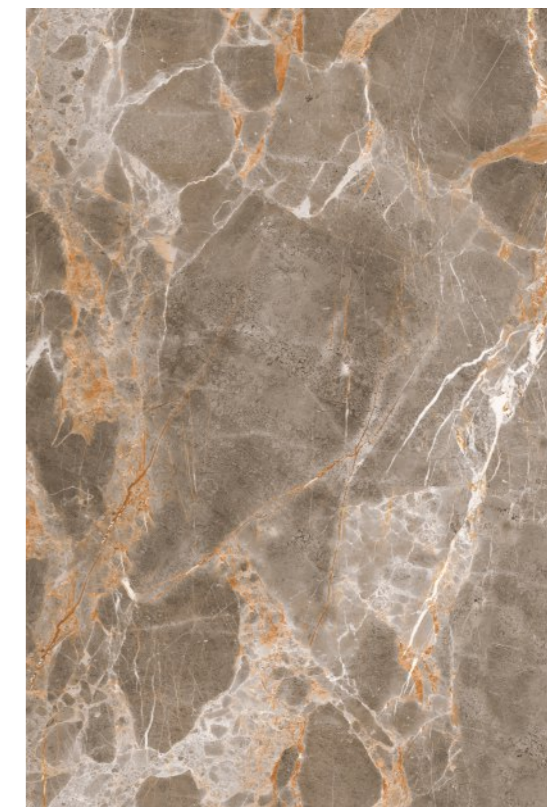

**ARIANA BROWN**

**SIZE**  
1200x1800 mm

**FINISH**  
Dark Polished

**RANDOM**  
03

**ARIANA BROWN**

FROM FLAIS TO  
**MARVEL**

**It's**  
**DIFFERENT**

ARMANI TAUPE