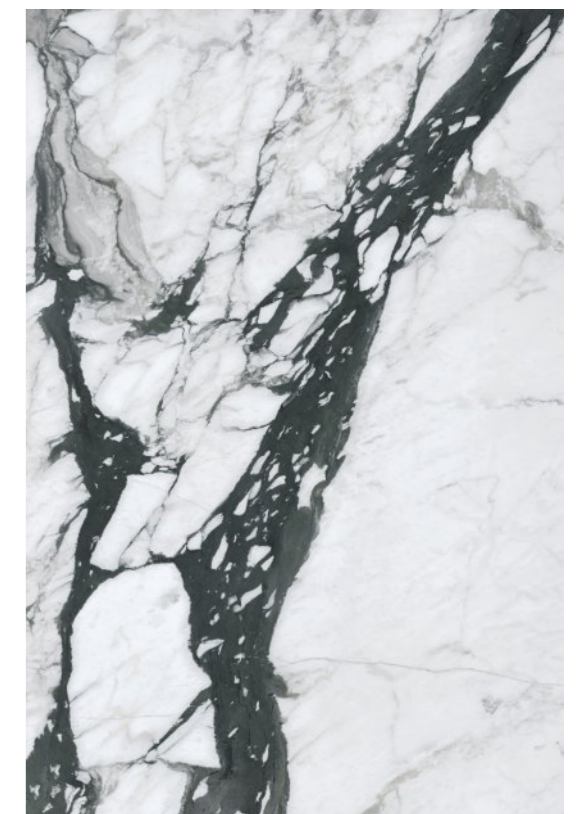

**FINISH**  
Dark Polished

**RANDOM**  
03

**SENSO MAGNOLIA**

FROM FLAIS TO  
**MARVEL**

**It's**  
**DIFFERENT**

STATUARIO

**SIZE**  
1200x1800 mm

**FINISH**  
Dark Polished