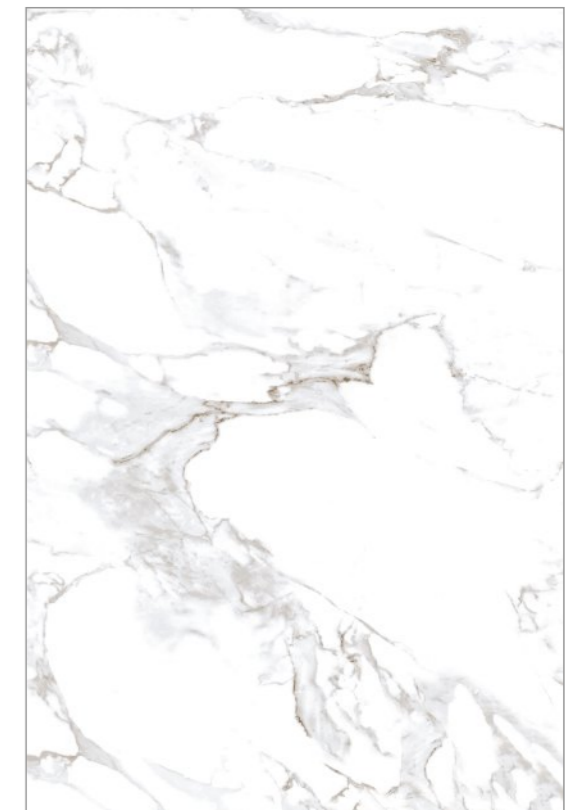

SIZE
1200x1800 mm

FINISH
Light Polished

RANDOM
03

LEROX WHITE

FROM FLAIS TO
MARVEL

It's
DIFFERENT