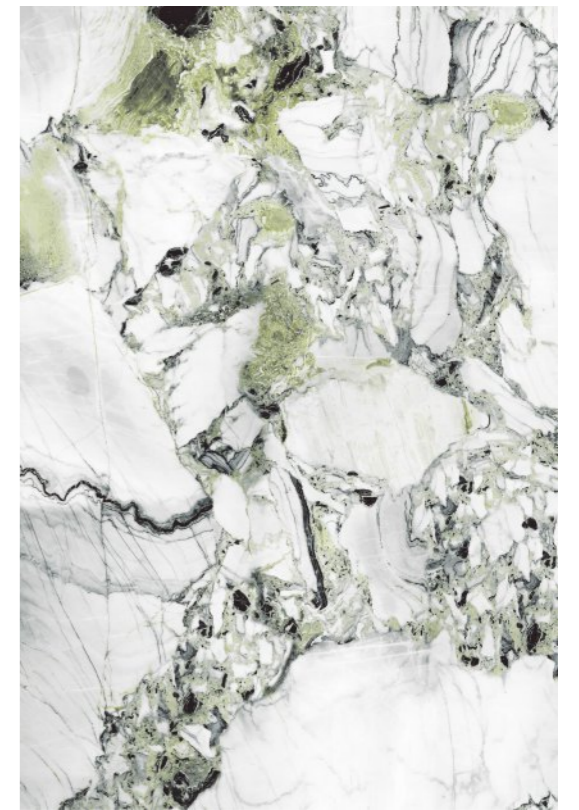

**RANDOM**  
03

**STATUARIO**

FROM FLAIS TO  
**MARVEL**

**It's**  
**DIFFERENT**

**STONEX GREEN**

**SIZE**  
1200x1800 mm

**FINISH**  
Dark Polished

**RANDOM**  
03