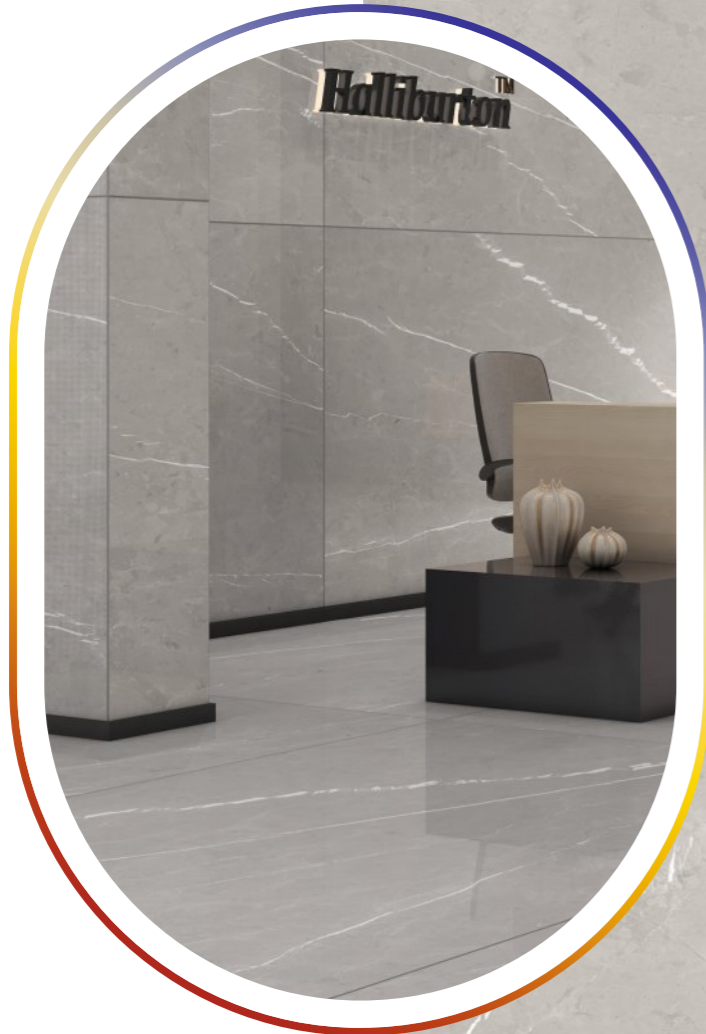

FROM FLAIS TO
MARVEL