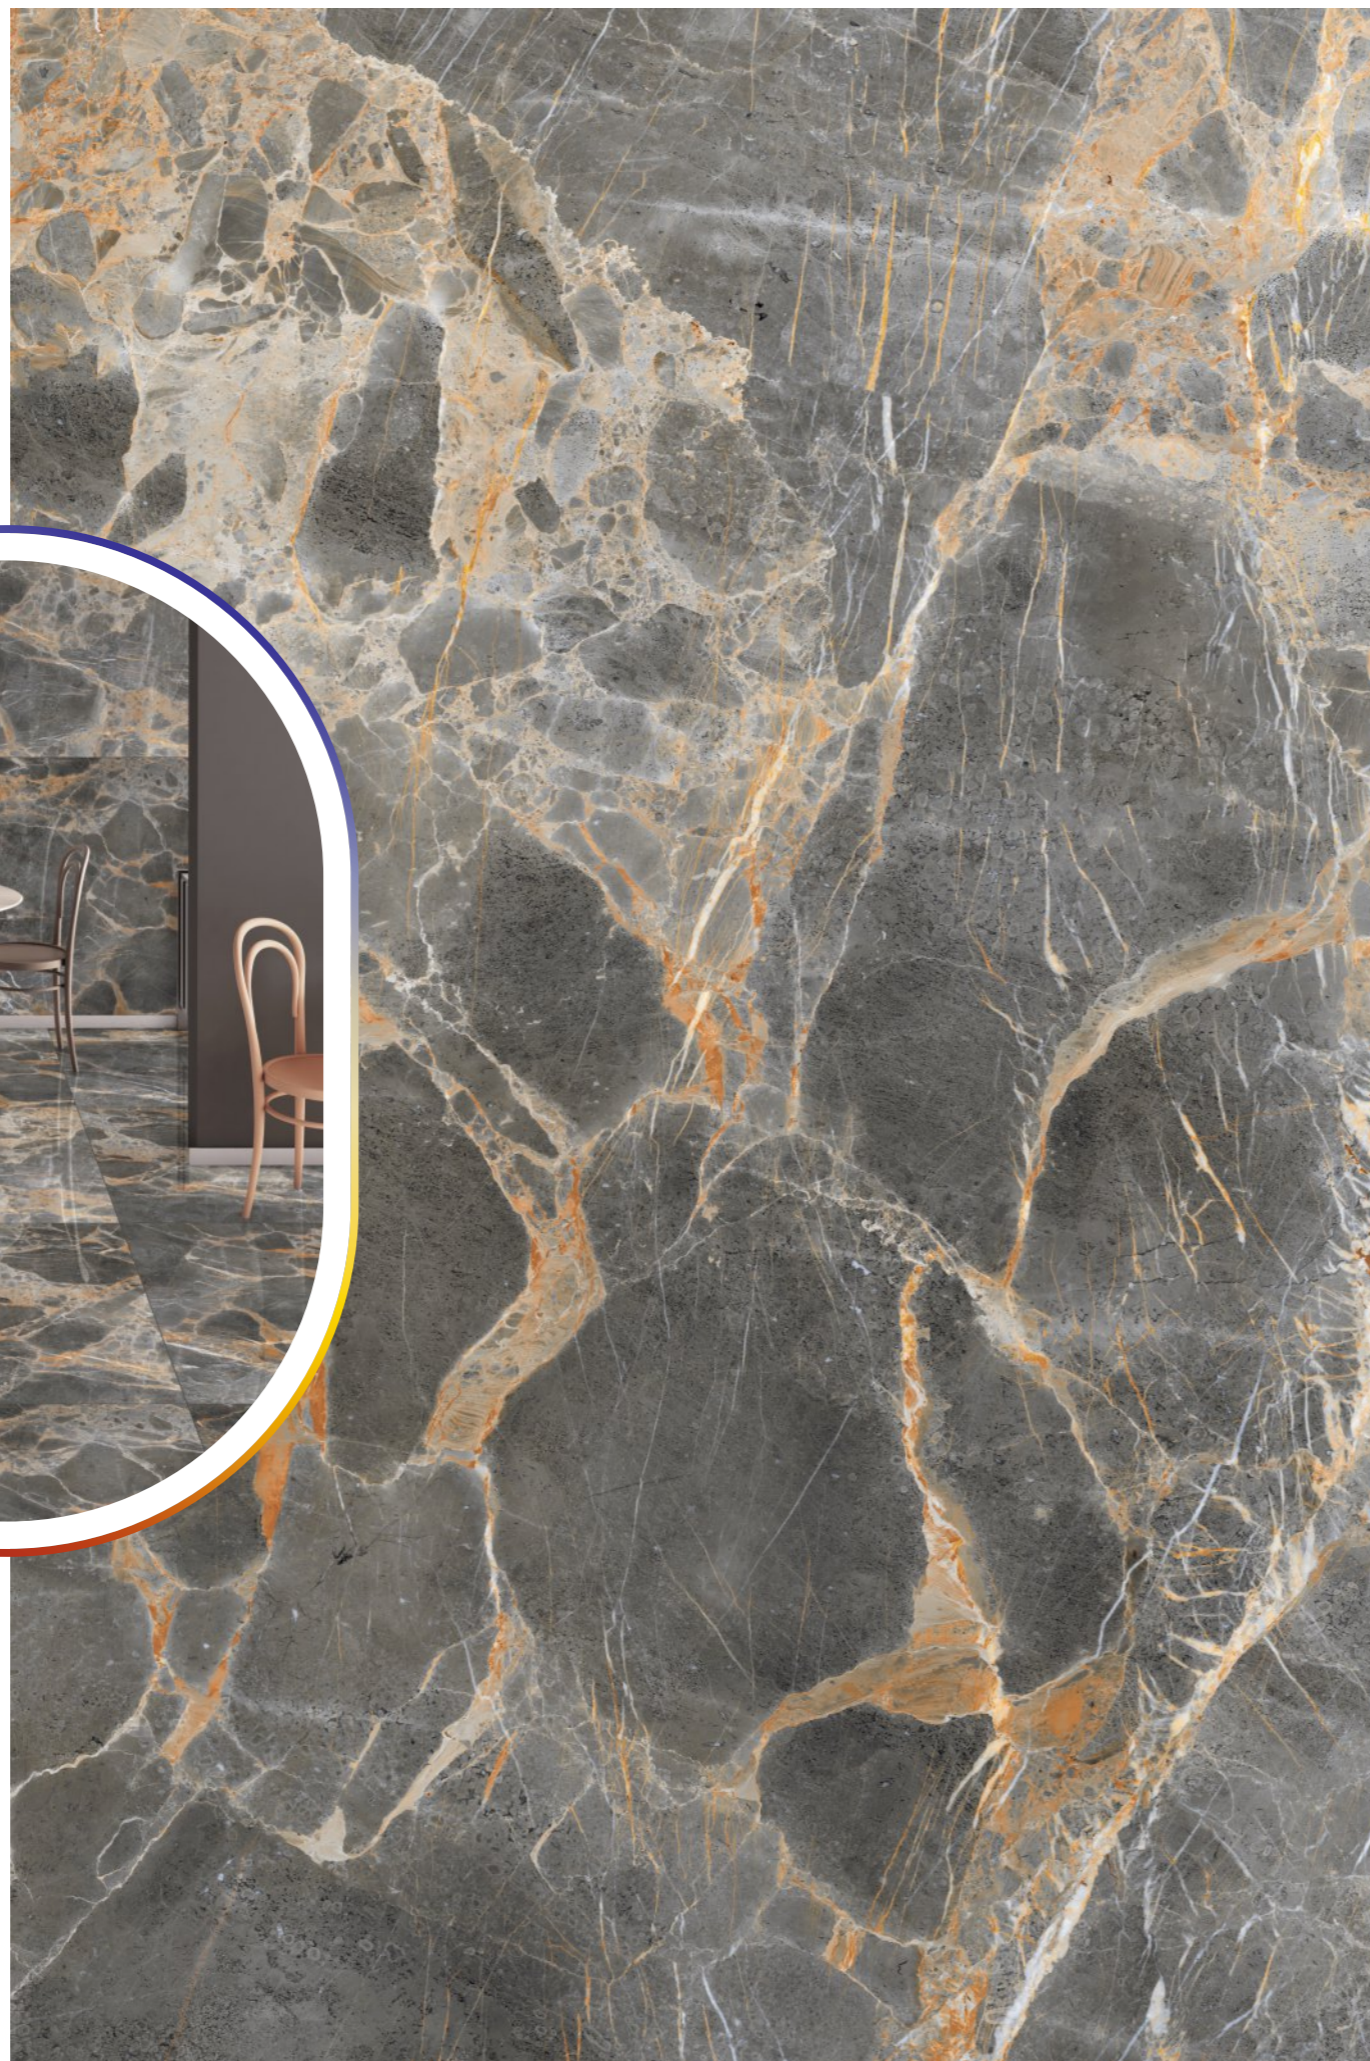

SIZE
1200x1800 mm

FINISH
Dark Polished

RANDOM
03

ARIANA GREY

FROM FLAIS TO
MARVEL

It's
DIFFERENT