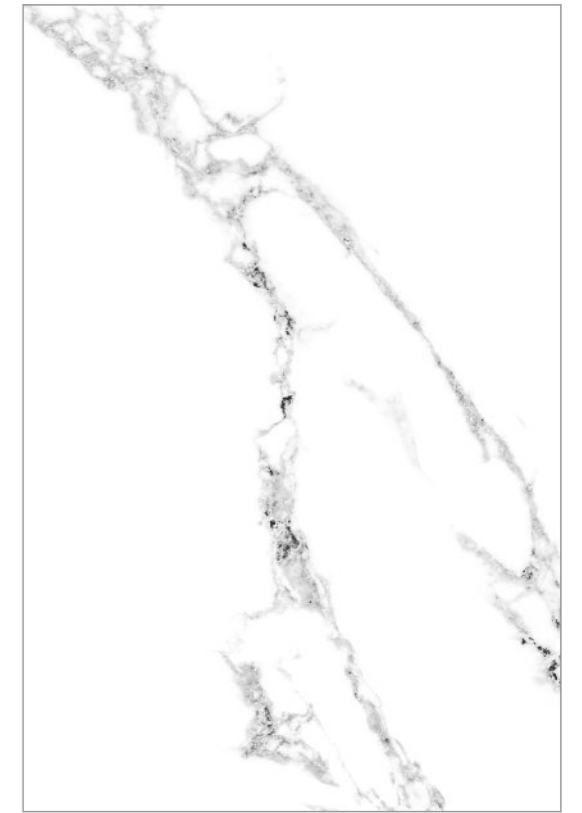

SIZE
1200x1800 mm

FINISH
Light Polished

RANDOM
03

STATUARIO ICE