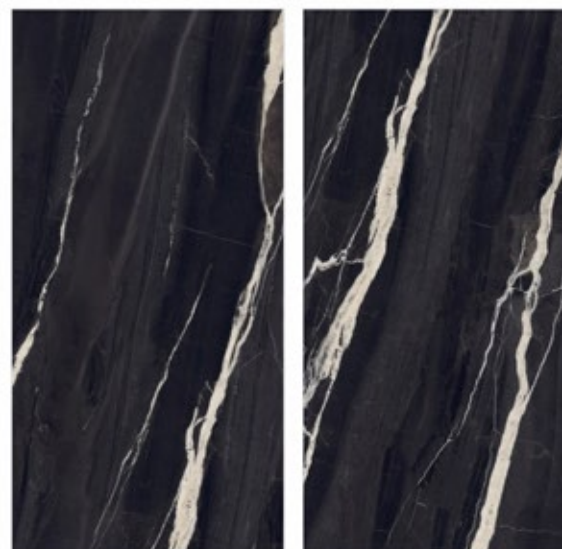

High Gloss
Finish

Random - 4

FOTIA[™]
Gold

Simba Black

Simba Black

**800x
1600mm**

Glazed
Vitrified Tiles

High Gloss
Finish