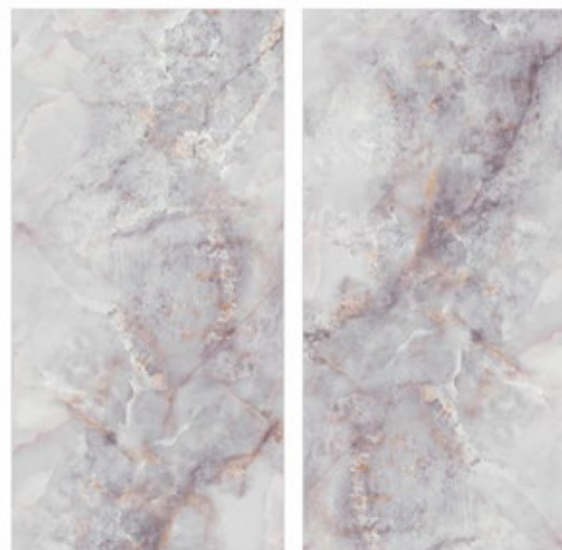

FOTIA™
Gold