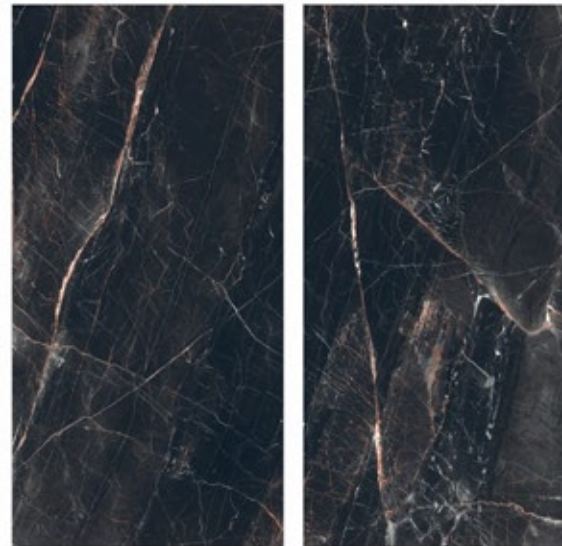

Glazed
Vitrified Tiles

High Gloss
Finish

Random - 4

FOTIATM
Gold

Natural Daytona

Natural Daytona

**800x
1600mm**

Glazed
Vitrified Tiles