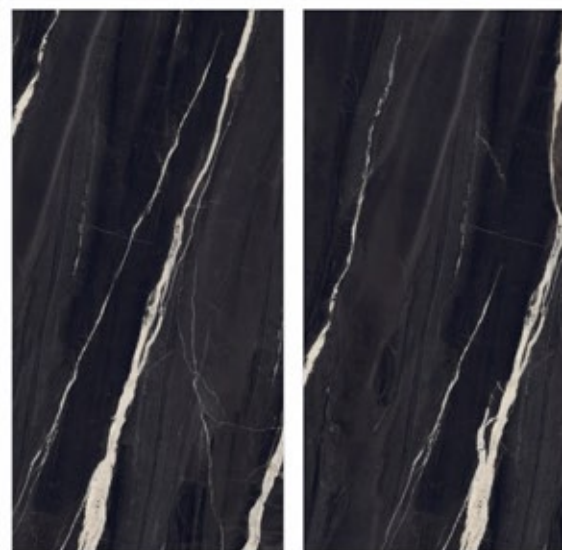

FOTIA™
Gold