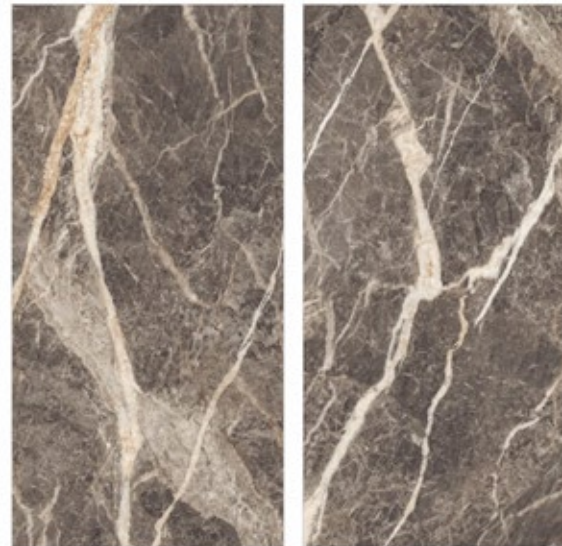

FOTIA[™]
Gold

Firoza Merlot

Firoza Merlot

**800x
1600mm**

Glazed
Vitrified Tiles

High Gloss
Finish

Random - 4

FOTIA[™]
Gold