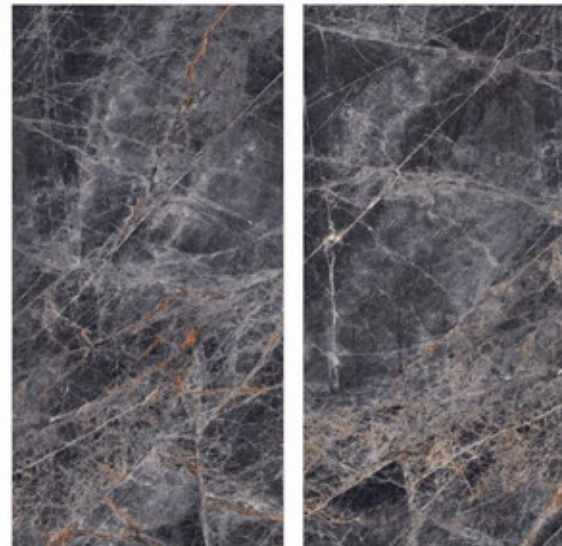

FOTIA™
Gold