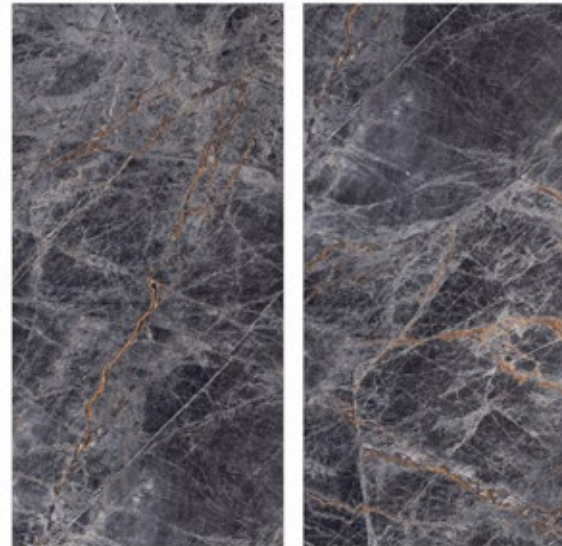

Labradorite Grey

**800x
1600mm**

Glazed
Vitrified Tiles

High Gloss
Finish

Random - 4