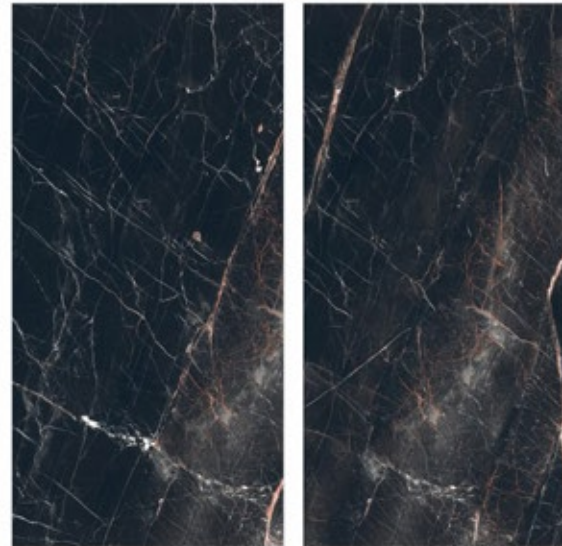

Glazed
Vitrified Tiles

High Gloss
Finish

Random - 4

FOTIATM
Gold

Natural Daytona

Natural Daytona

**800x
1600mm**

Glazed
Vitrified Tiles