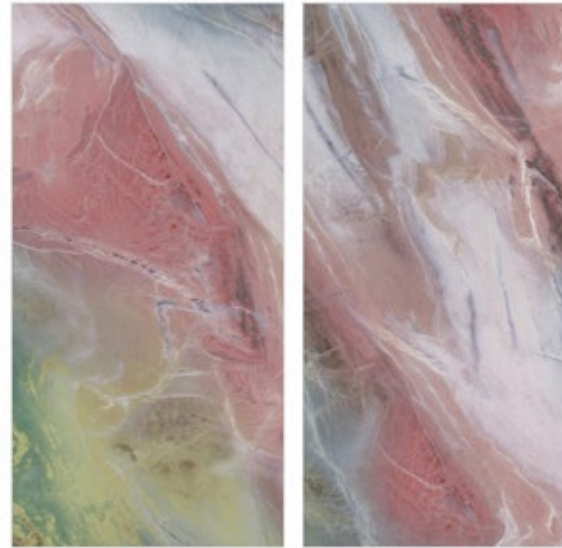

Beola Rainbow

**800x
1600mm**

Glazed
Vitrified Tiles

High Gloss
Finish

Random - 6