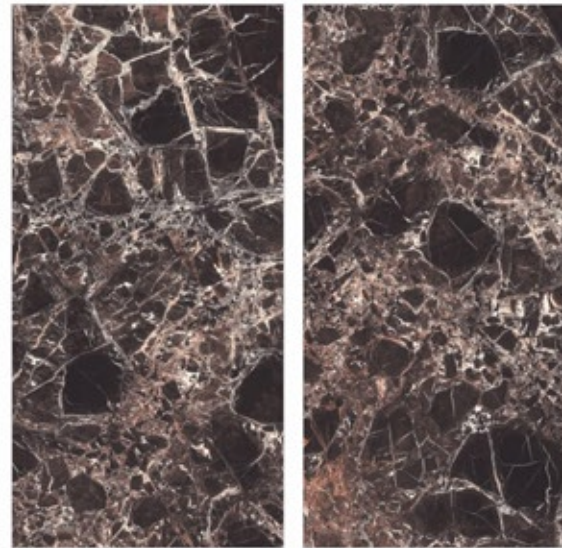

FOTIA[™]
Gold

Firoza Merlot

Firoza Merlot

**800x
1600mm**

Glazed
Vitrified Tiles

High Gloss
Finish

Random - 4

FOTIA[™]
Gold