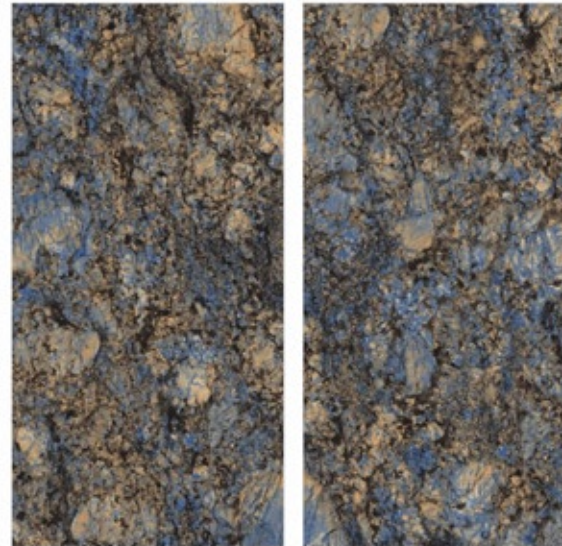

Glazed
Vitrified Tiles

High Gloss
Finish

Random - 4

FOTIATM
Gold

Chaos Azure

Chaos Azure

**800x
1600mm**

Glazed
Vitrified Tiles