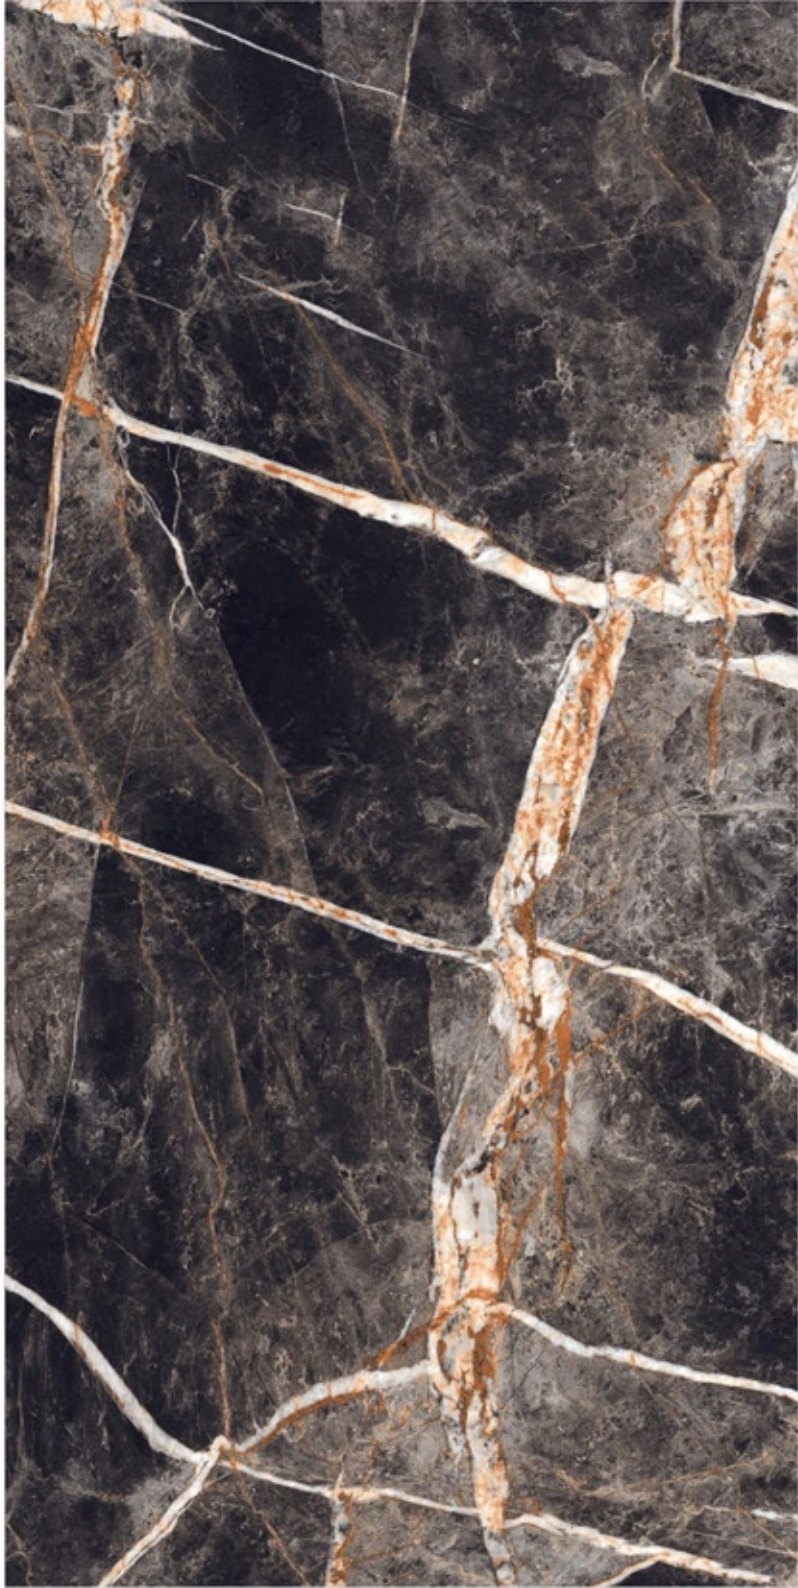

Black Murai

**800x
1600mm**

Glazed
Vitrified Tiles

High Gloss
Finish

Random - 4

FOTIA^{TM}
Gold