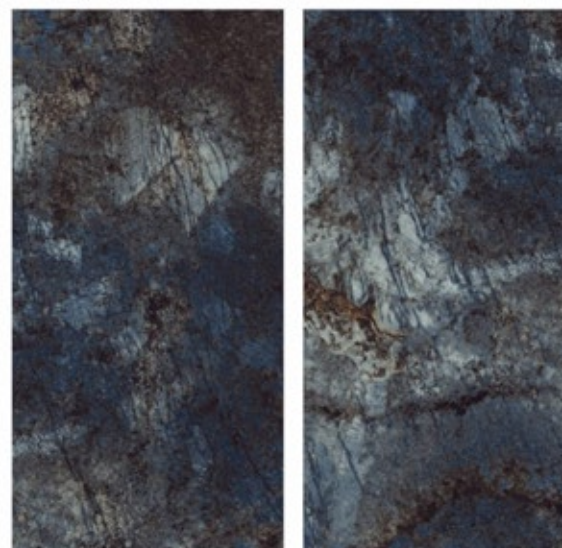

Mist Midnight

**800x
1600mm**

Glazed
Vitrified Tiles

High Gloss
Finish

Random - 4