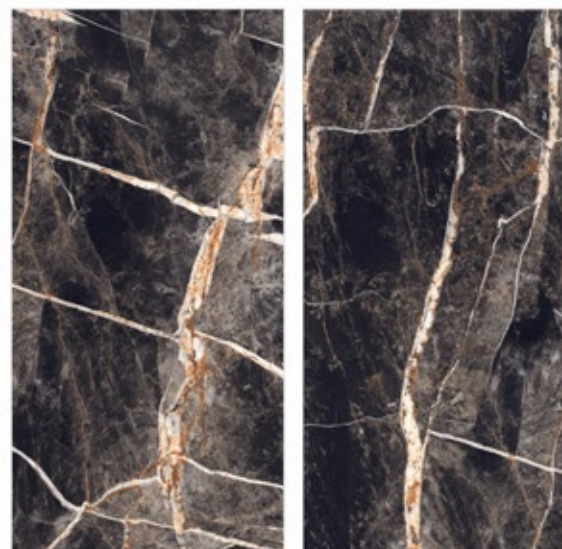

Black Murai

**800x
1600mm**

Glazed
Vitrified Tiles

High Gloss
Finish

Random - 4