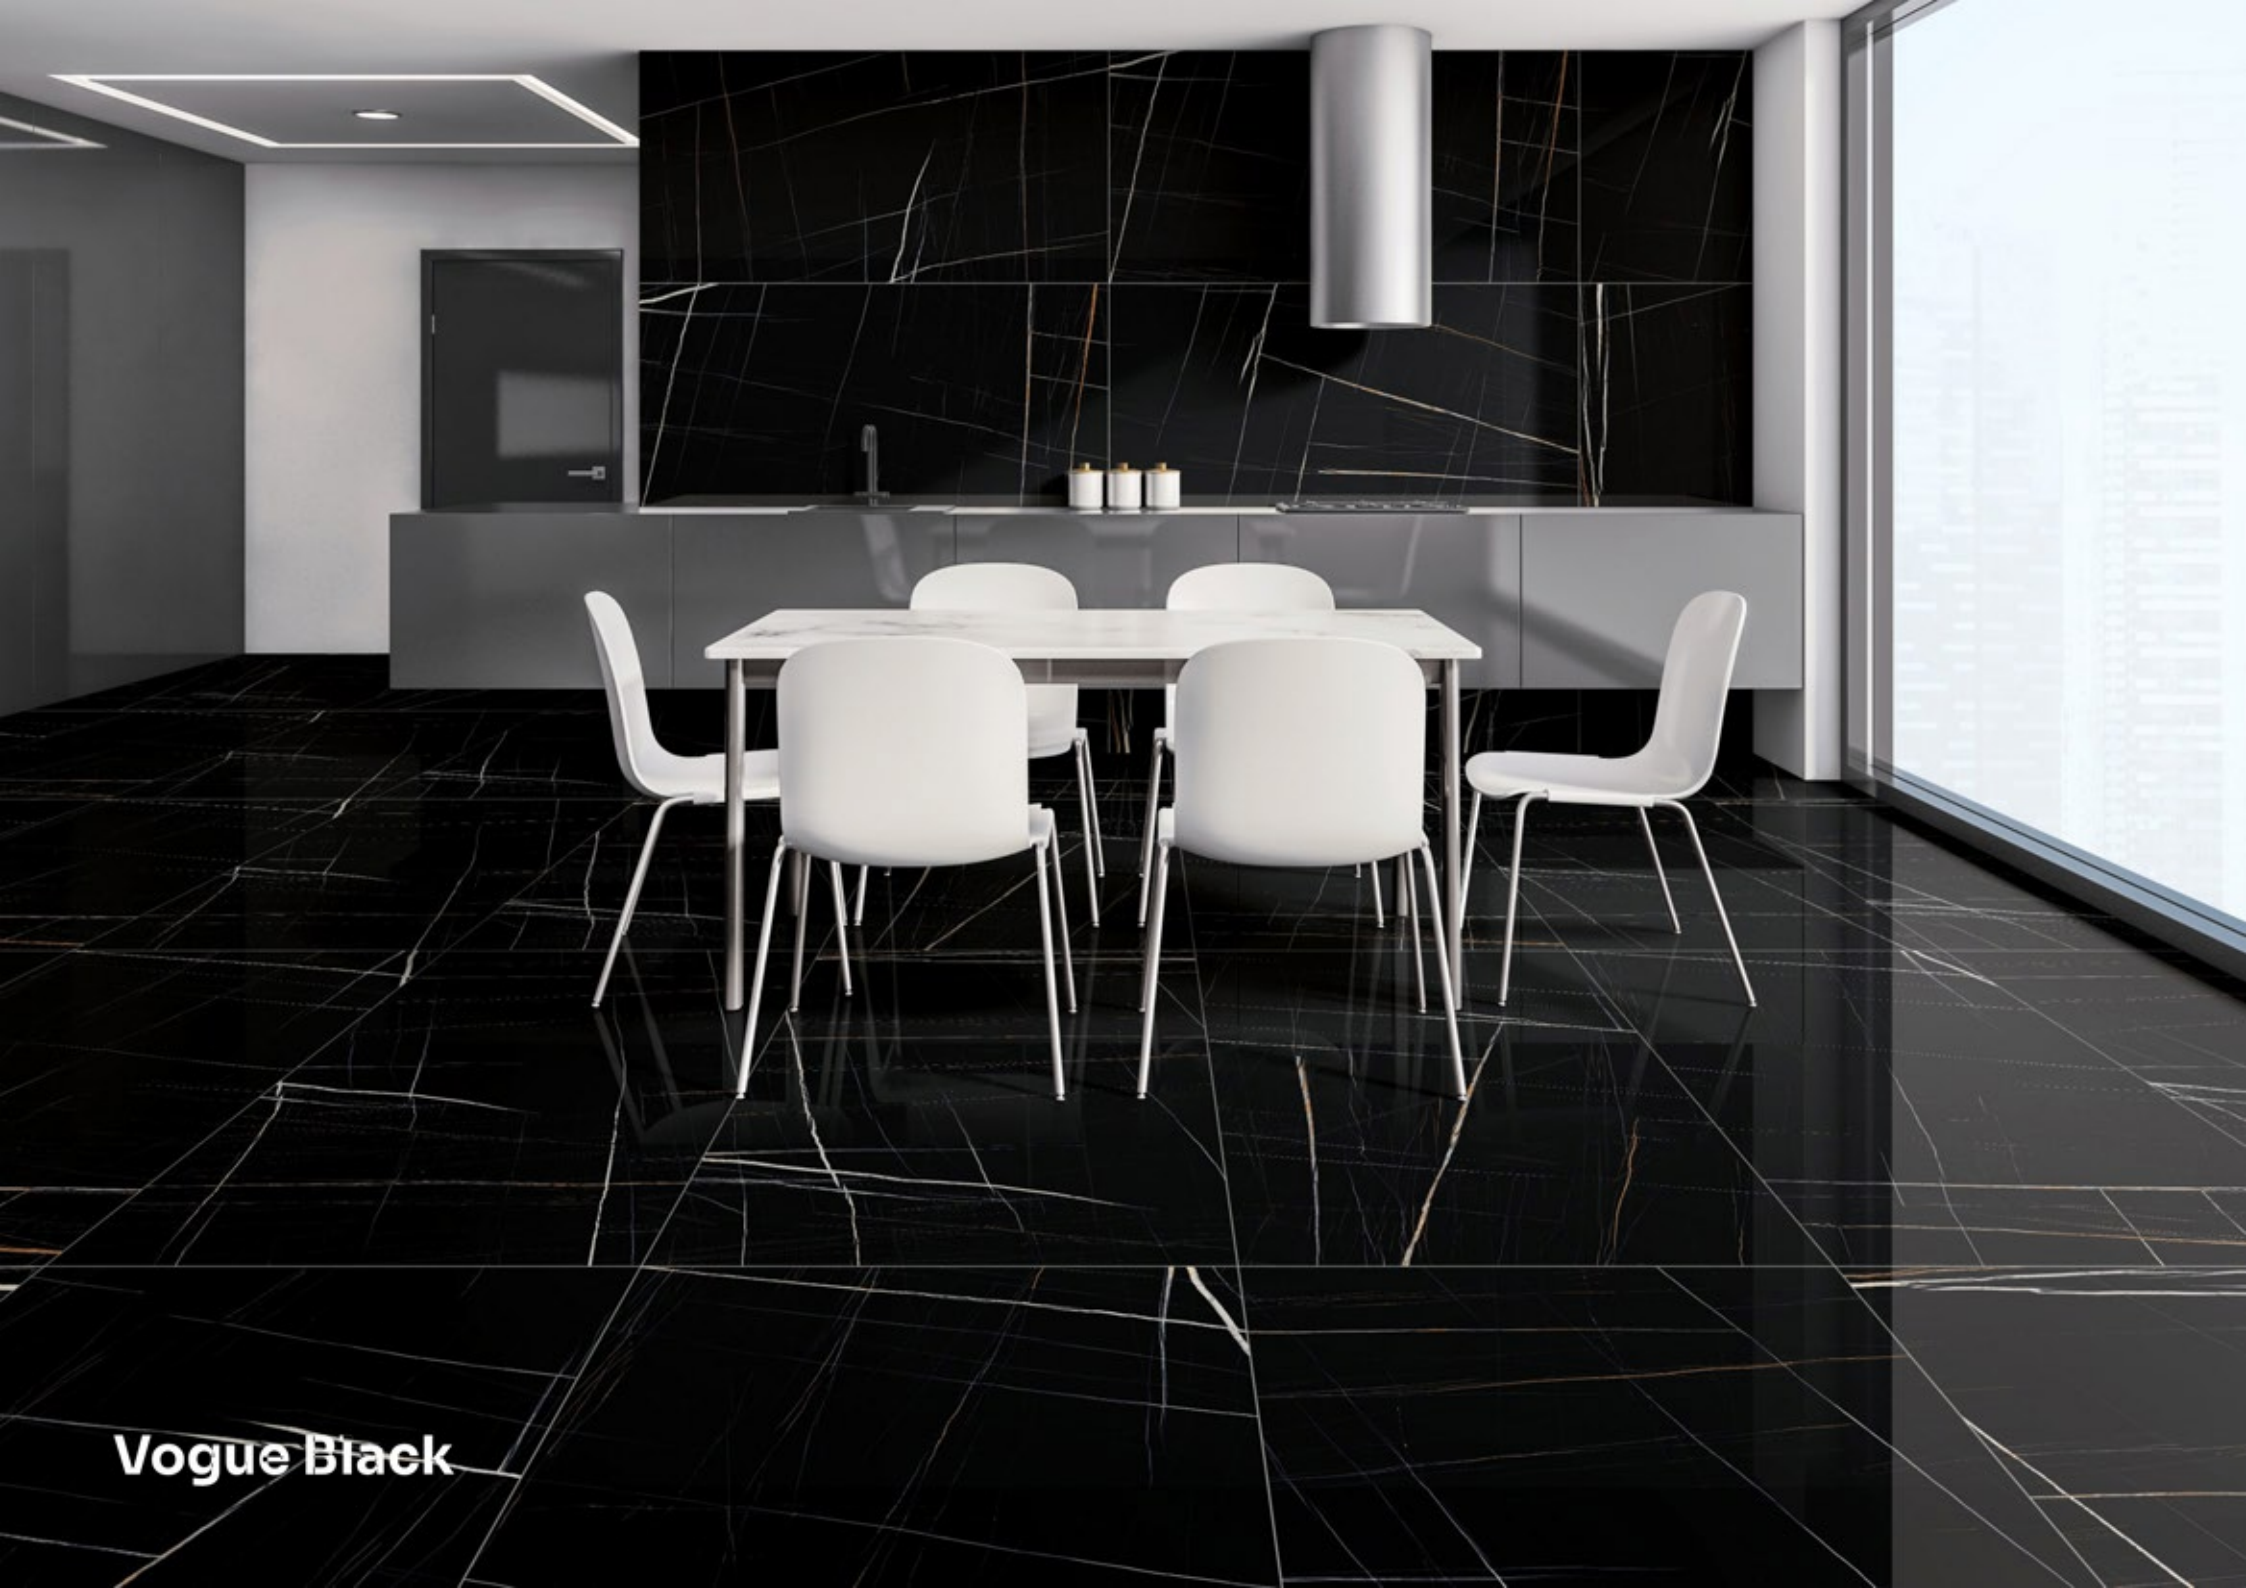

Vogue Black