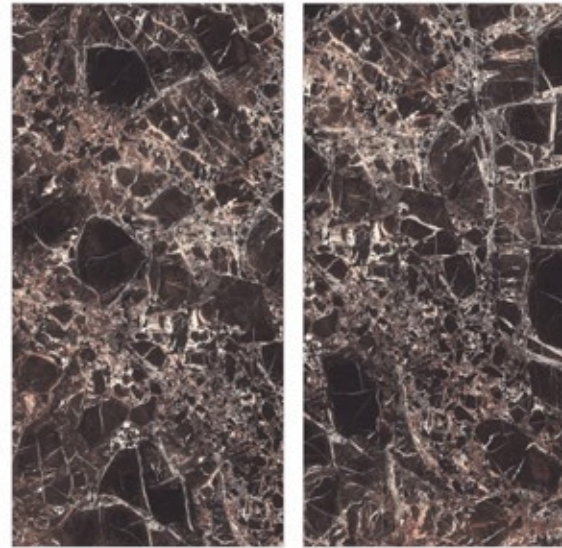

FOTIA[™]
Gold

Firoza Merlot

Firoza Merlot

**800x
1600mm**

Glazed
Vitrified Tiles

High Gloss
Finish

Random - 4

FOTIA[™]
Gold