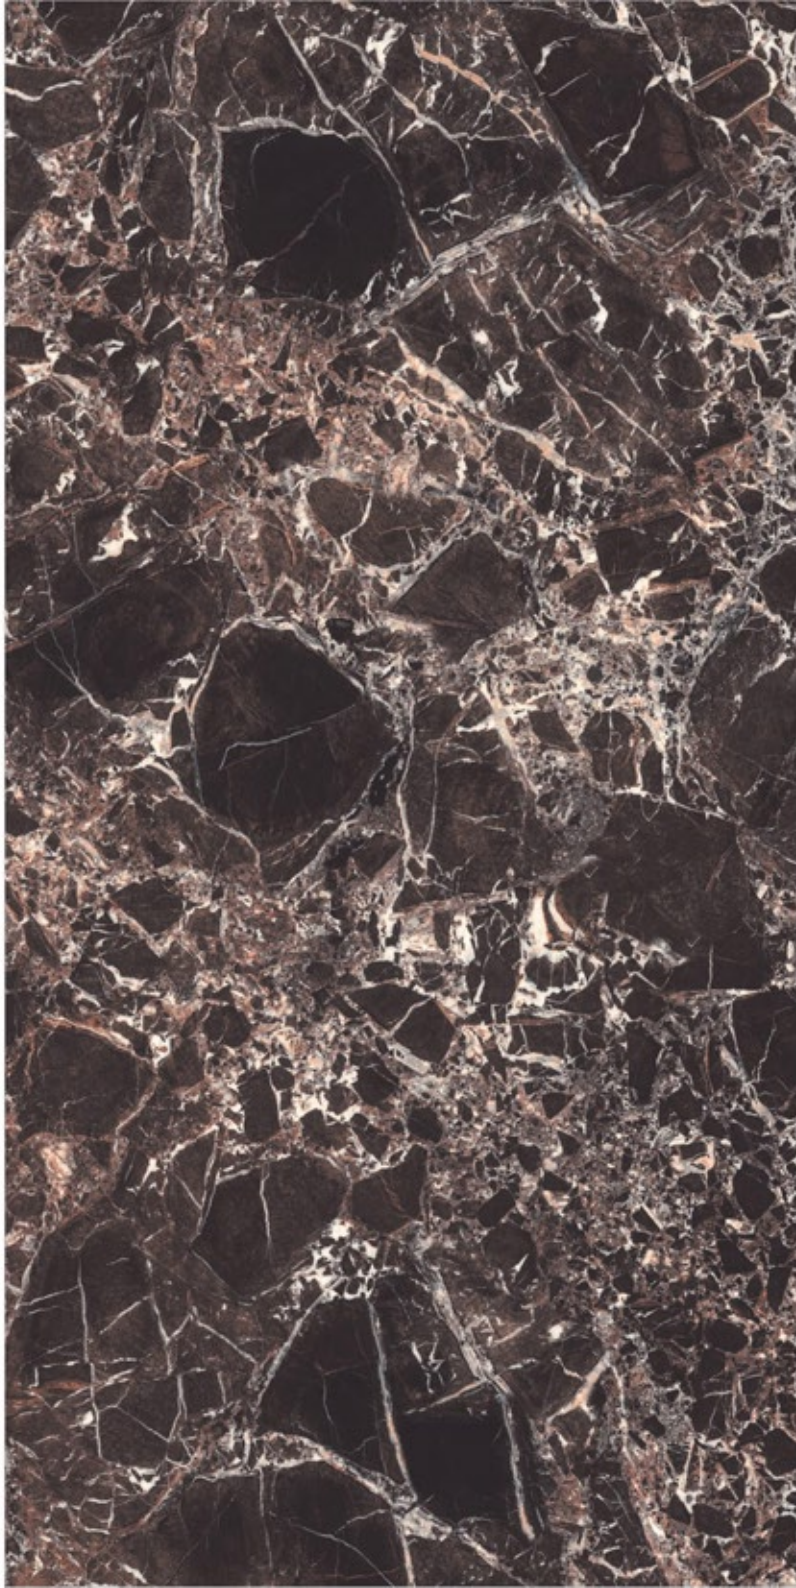

FOTIA[™]
Gold

Firoza Merlot

Firoza Merlot

**800x
1600mm**

Glazed
Vitrified Tiles

High Gloss
Finish

Random - 4

FOTIA[™]
Gold