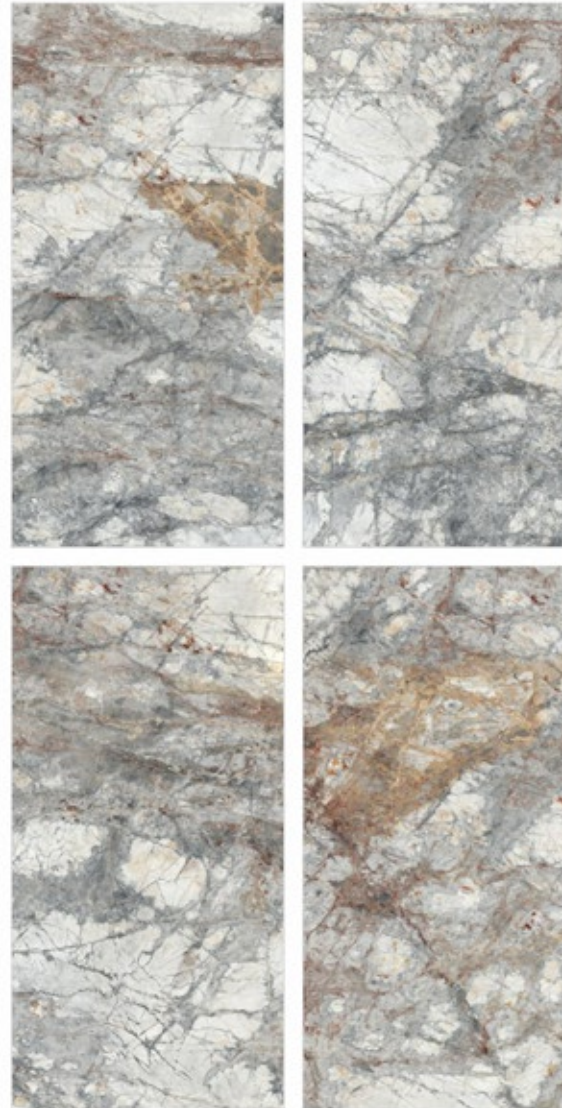

Emmett Reflect

**800x
1600mm**

Glazed
Vitrified Tiles

High Gloss
Finish

Random - 4

FOTIA[™]
Gold

Drizzie Salmon

Drizzle Salmon