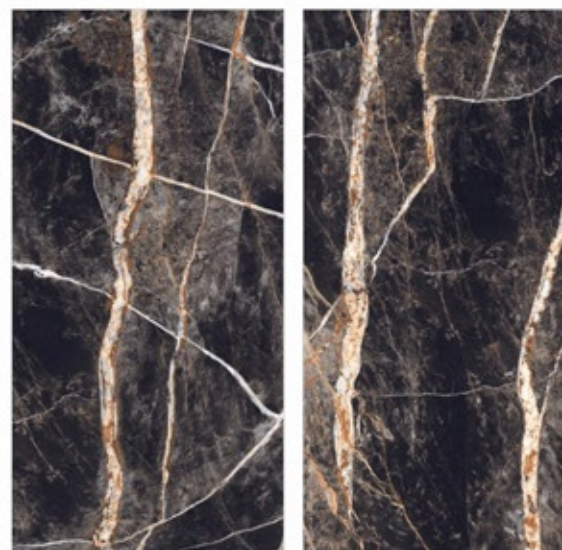

Black Murai

**800x
1600mm**

Glazed
Vitrified Tiles

High Gloss
Finish

Random - 4

FOTIATM
Gold

Green Forest

Green Forest