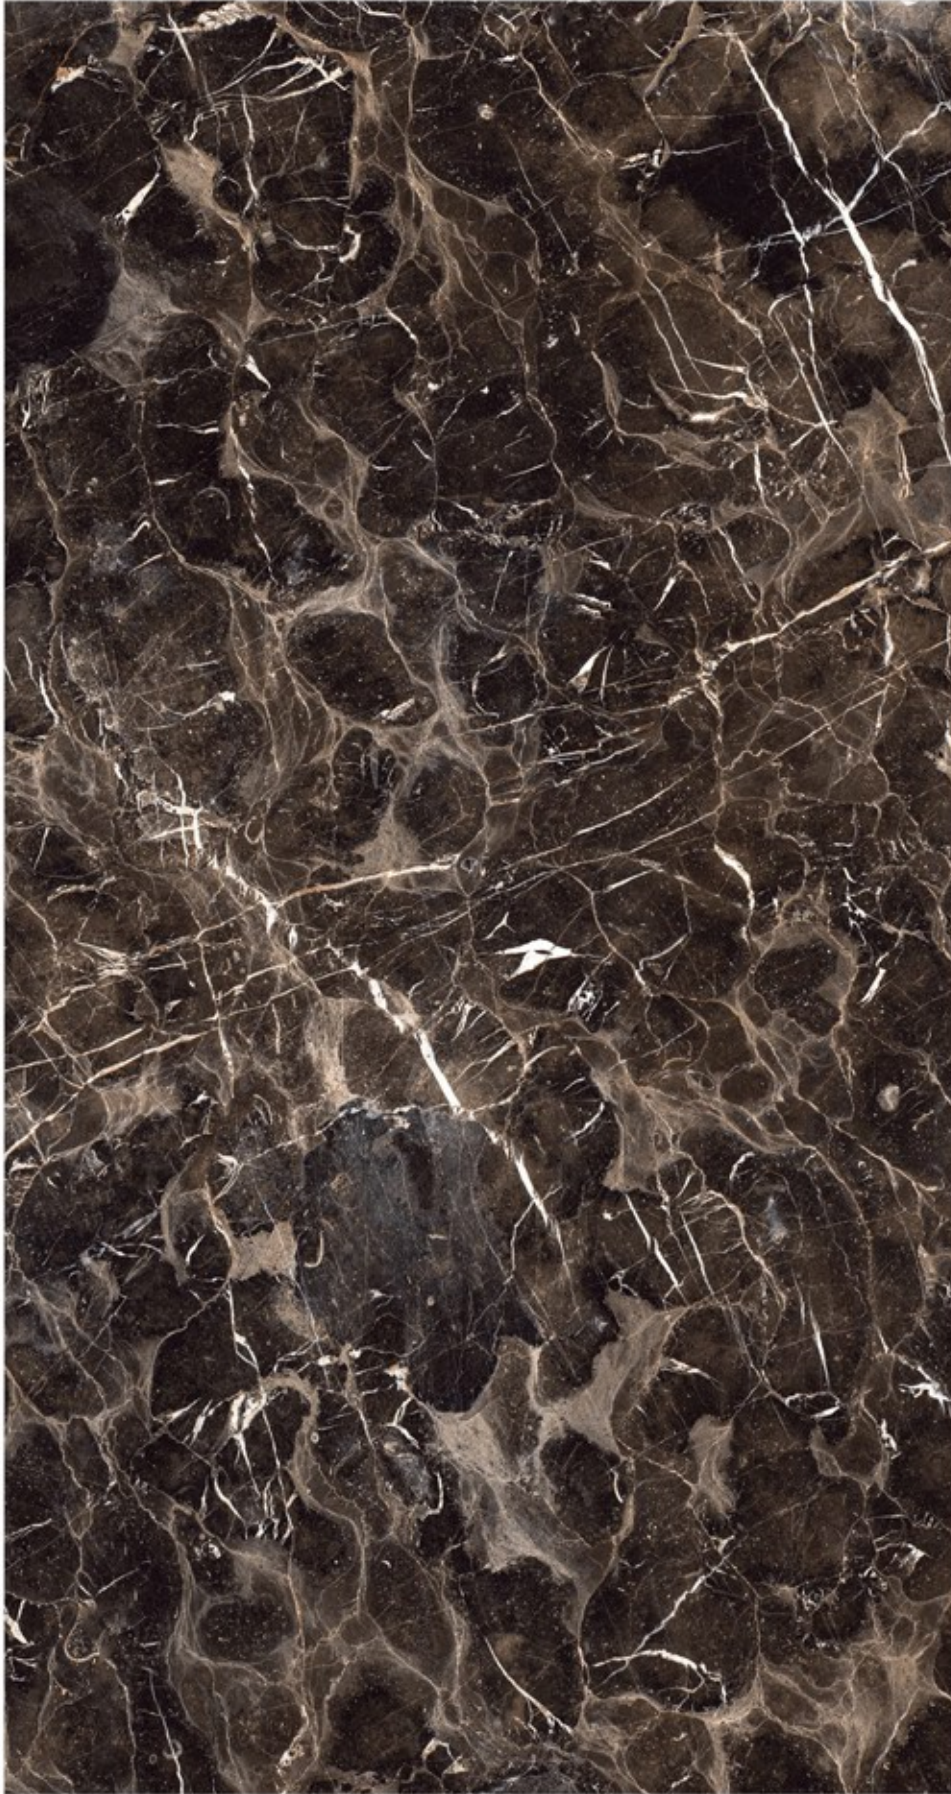

Keylin Mocha

**800x
1600mm**

Glazed Vitrified Tiles
High Gloss Finish
Random - 4

FOTIA™
Gold