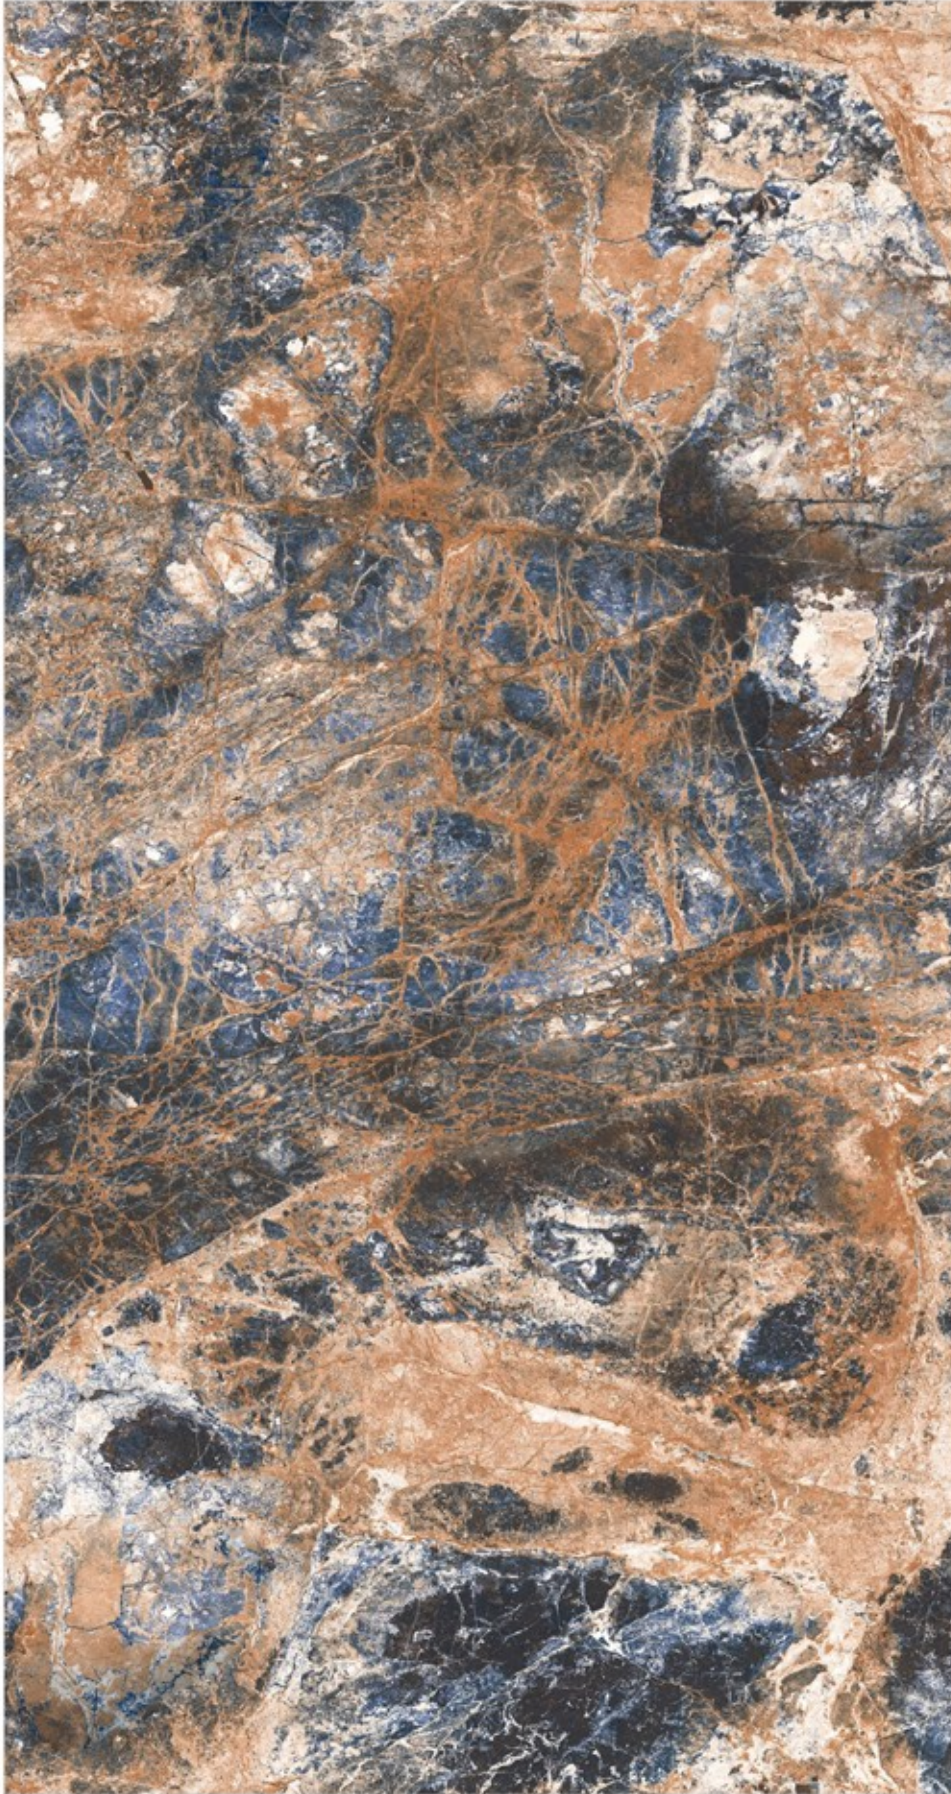

FOTIA[™]
Gold

Bethel Black

Bristle Gold

**800x
1600mm**

Glazed Vitrified Tiles
High Gloss Finish
Random - 4

FOTIATM
Gold

Bristle Gold

Calgary Blue