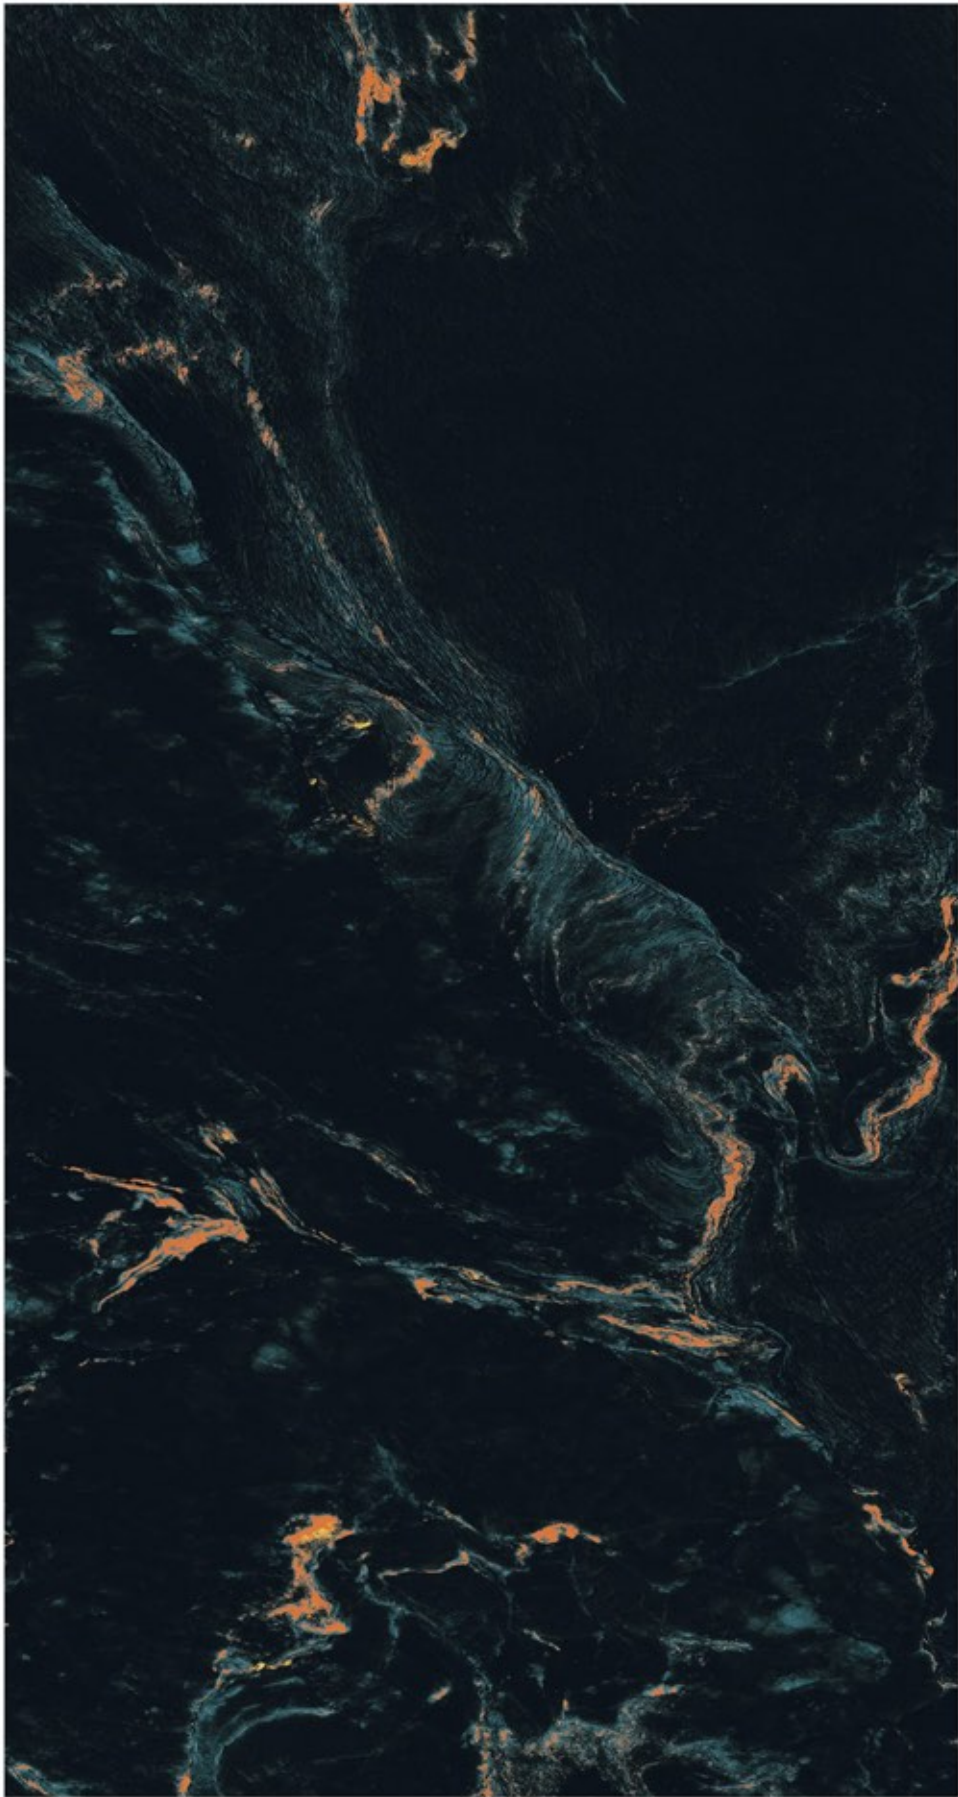

**800x
1600mm**

Glazed Vitrified Tiles
High Gloss Finish
Random - 4

FOTIATM
MAZZINI
TILES *Gold*

Monet Natural

Ocean Blue

**800x
1600mm**

Glazed Vitrified Tiles
High Gloss Finish
Random - 4

FOTIATM
Gold