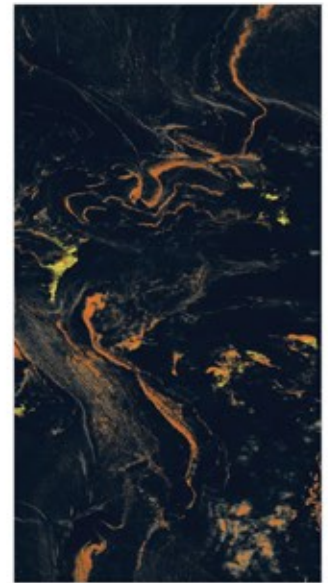

Ocean Black

**800x
1600mm**

Glazed Vitrified Tiles
High Gloss Finish
Random - 4

FOTIA™
Gold