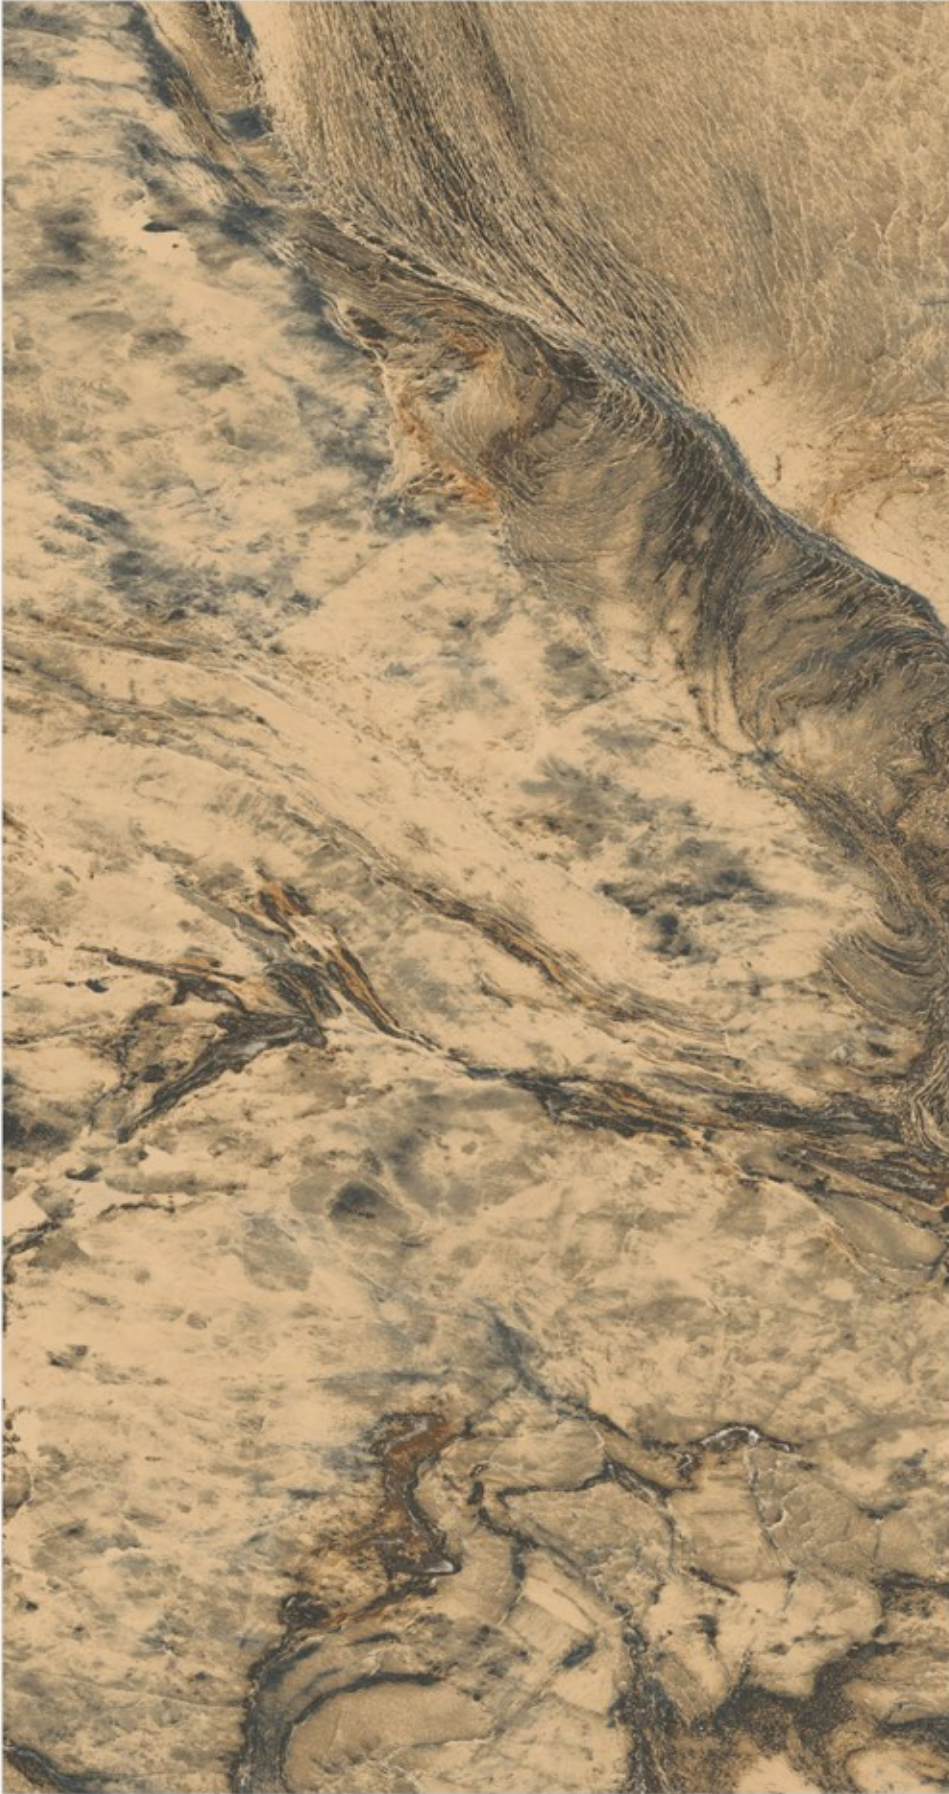

Dark Galaxy

Hematite Black

**800x
1600mm**

Glazed Vitrified Tiles
High Gloss Finish
Random - 4

FOTIA[™]
Gold

Hematite Black

Jerix

**800x
1600mm**