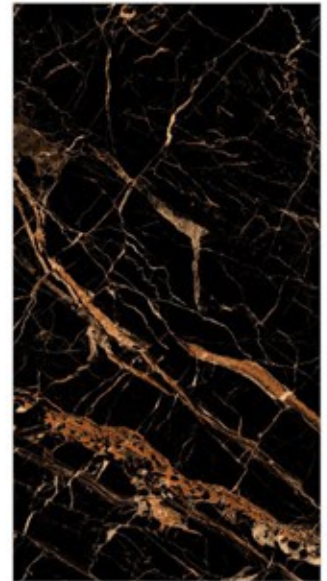

FOTIA[™]
Gold

Spider Black

**800x
1600mm**

Glazed Vitrified Tiles
High Gloss Finish
Random - 4

FOTIA[®]
Gold

Spider Black

Versus Gold

**800x
1600mm**