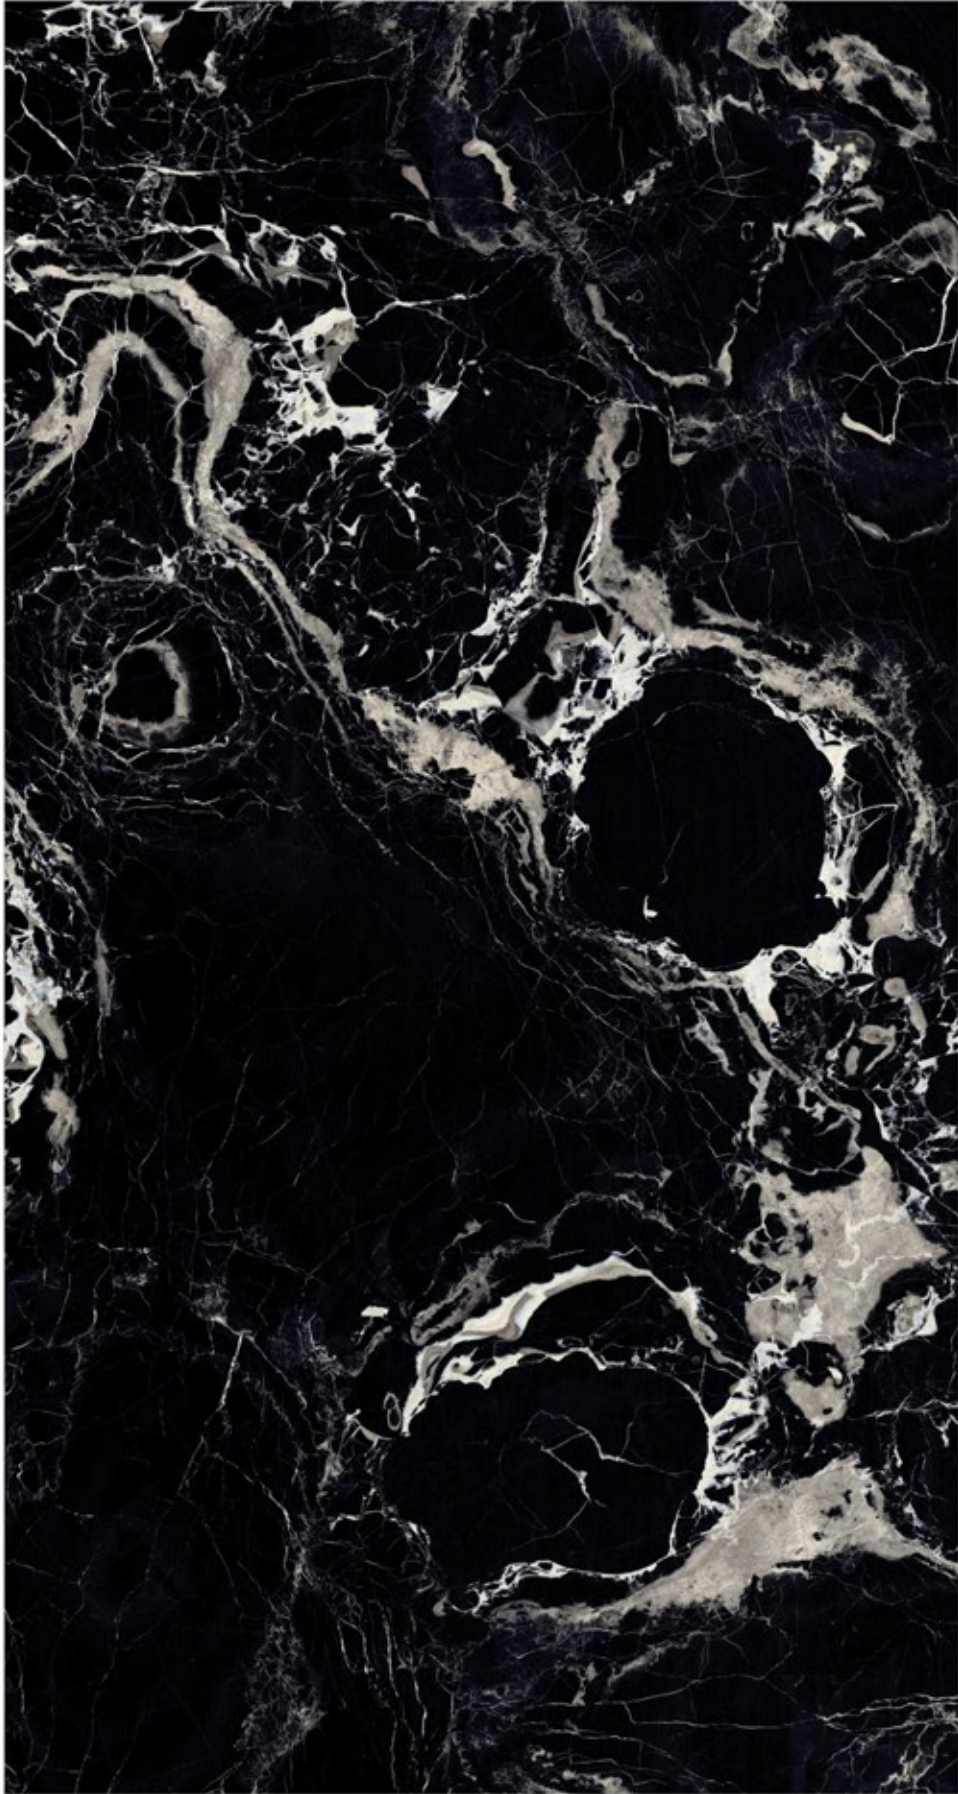

**Vivid
Series**

Bijox Gold

**800x
1600mm**

Glazed Vitrified Tiles
High Gloss Finish
Random - 4

FOTIATM
Gold

Bijox Gold

Cosmos Black

**800x
1600mm**