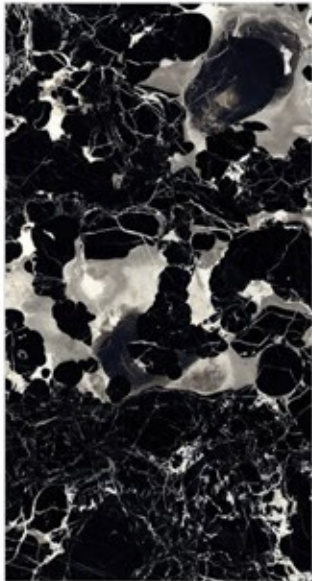

**Vivid
Series**

Bijox Gold

**800x
1600mm**

Glazed Vitrified Tiles
High Gloss Finish
Random - 4

FOTIATM
Gold

Bijox Gold

Cosmos Black

**800x
1600mm**