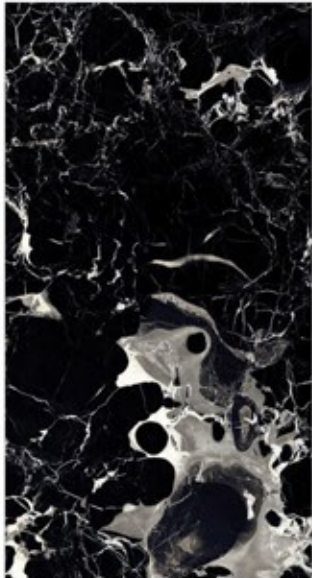

**Vivid
Series**

Bijox Gold

**800x
1600mm**

Glazed Vitrified Tiles
High Gloss Finish
Random - 4

FOTIATM
Gold

Bijox Gold

Cosmos Black

**800x
1600mm**