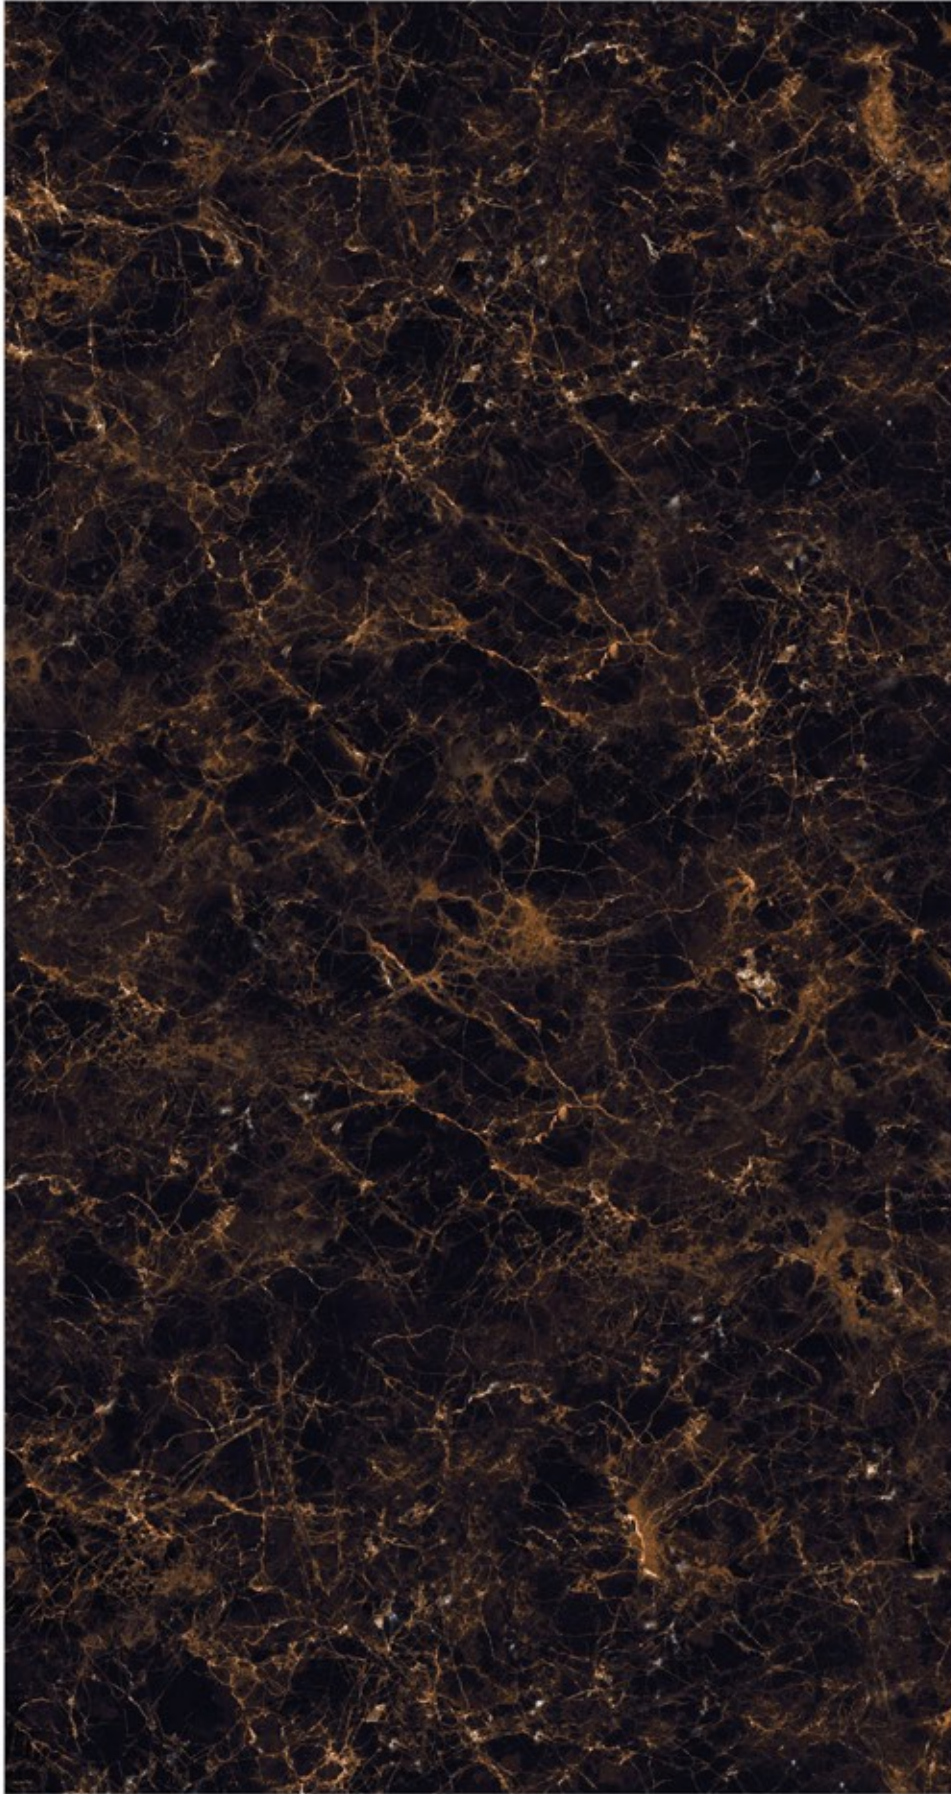

Ocean Black

**800x
1600mm**

Glazed Vitrified Tiles
High Gloss Finish
Random - 4

FOTIA[™]
Gold

Ocean Black

Spider Brown

**800x
1600mm**

Glazed Vitrified Tiles
High Gloss Finish
Random - 4