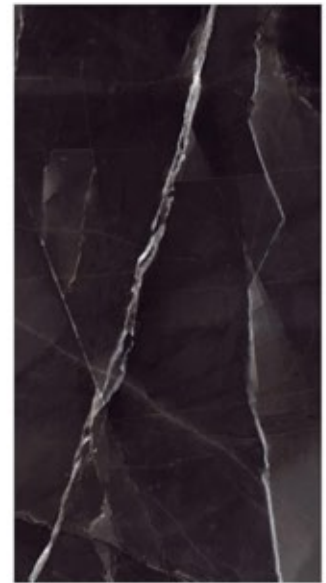

Lapis Black

**800x
1600mm**

Glazed Vitrified Tiles
High Gloss Finish
Random - 4

FOTIA™
Gold