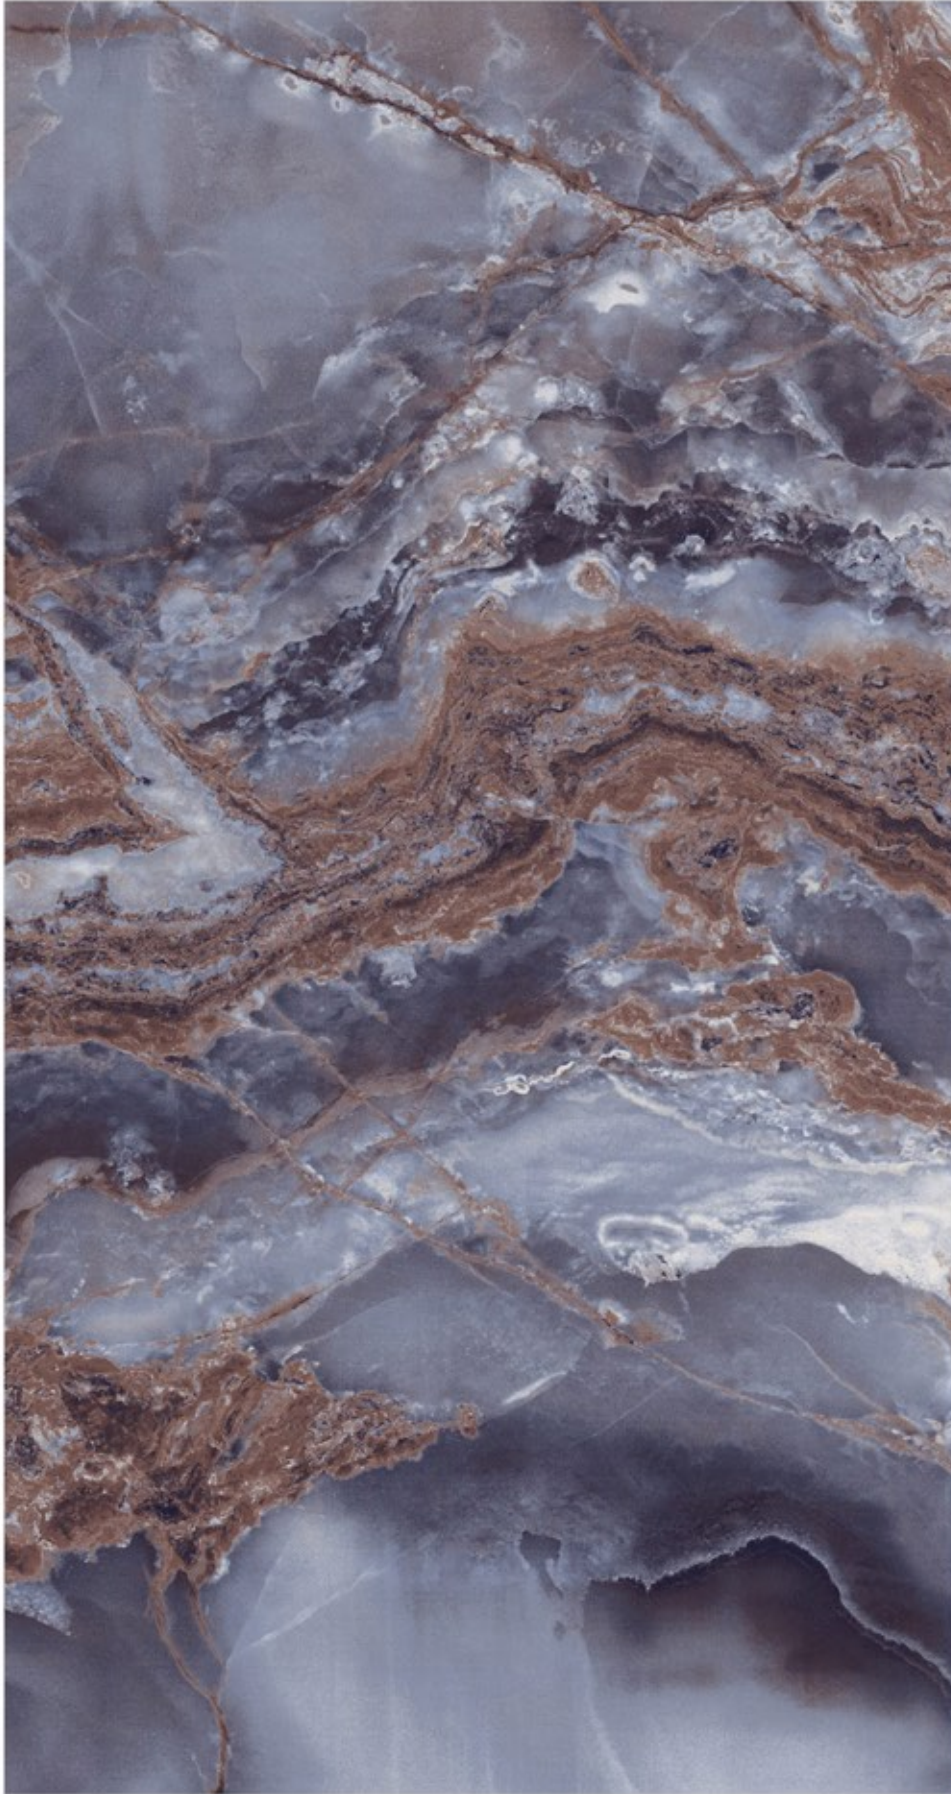

Marmol Onyx

**800x
1600mm**

Glazed Vitrified Tiles
High Gloss Finish
Random - 5

FOTIA^{TM}
Gold