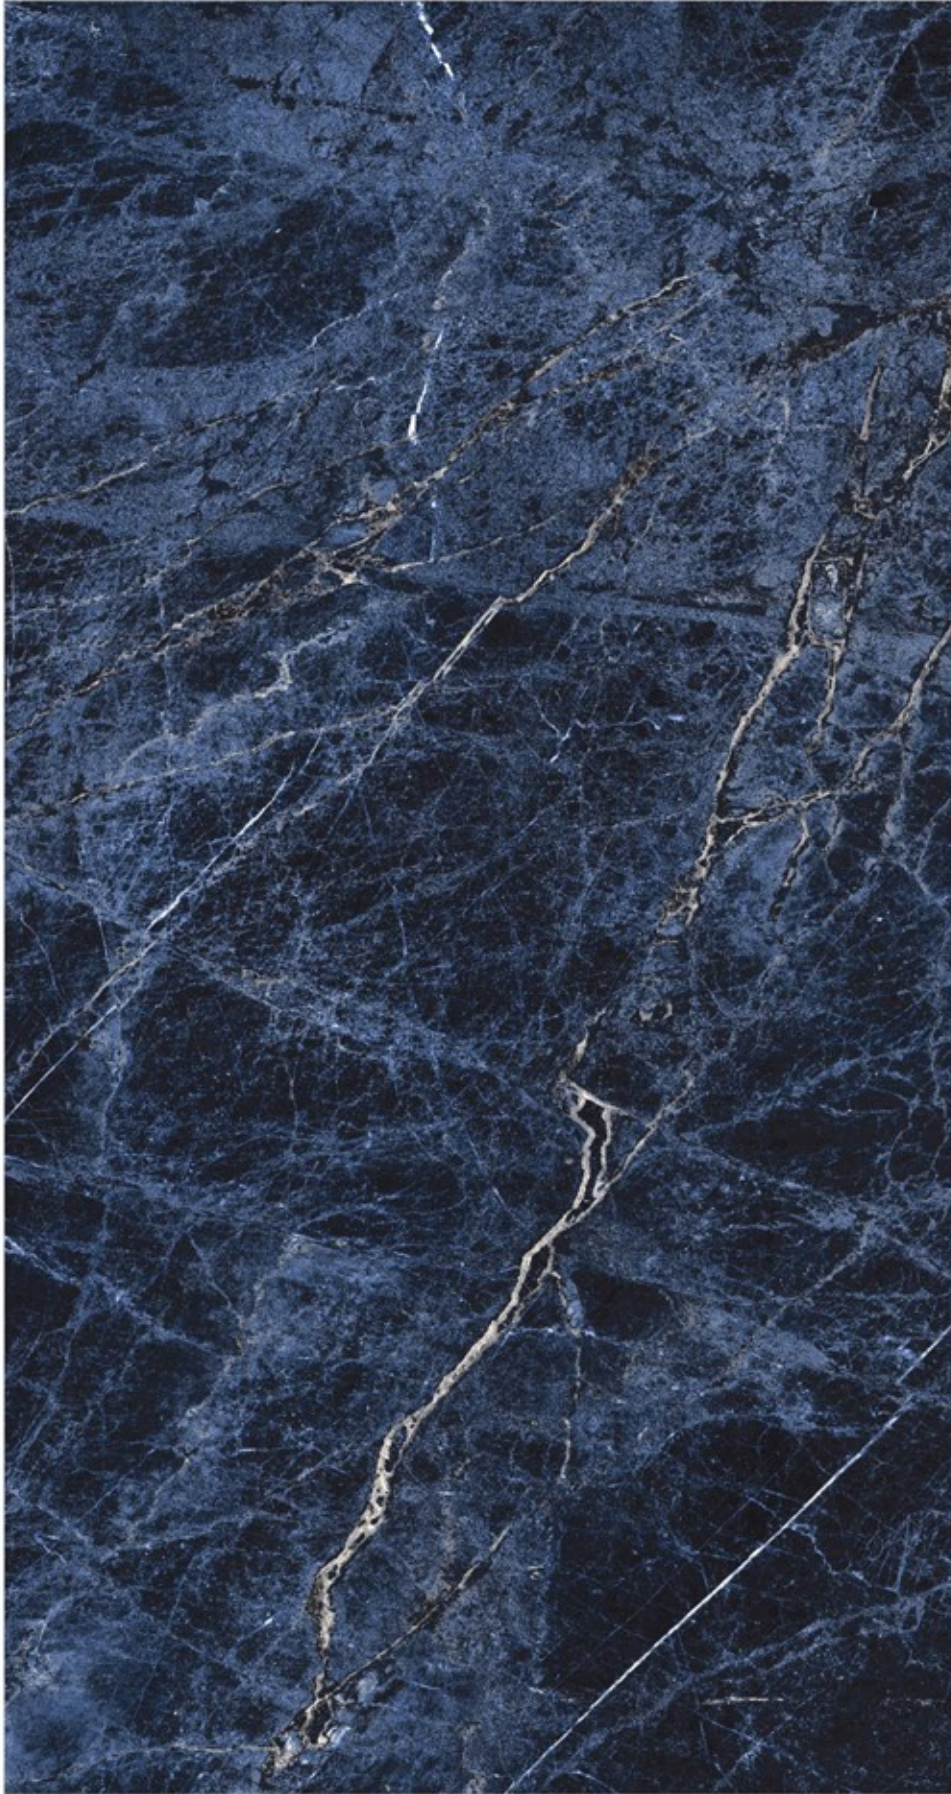

Plast Grafito

Rivulet Sable

**800x
1600mm**

Glazed Vitrified Tiles
High Gloss Finish
Random - 4

FOTIA[™]
Gold

Rivulet Sable

Sequoia Blue

**800x
1600mm**