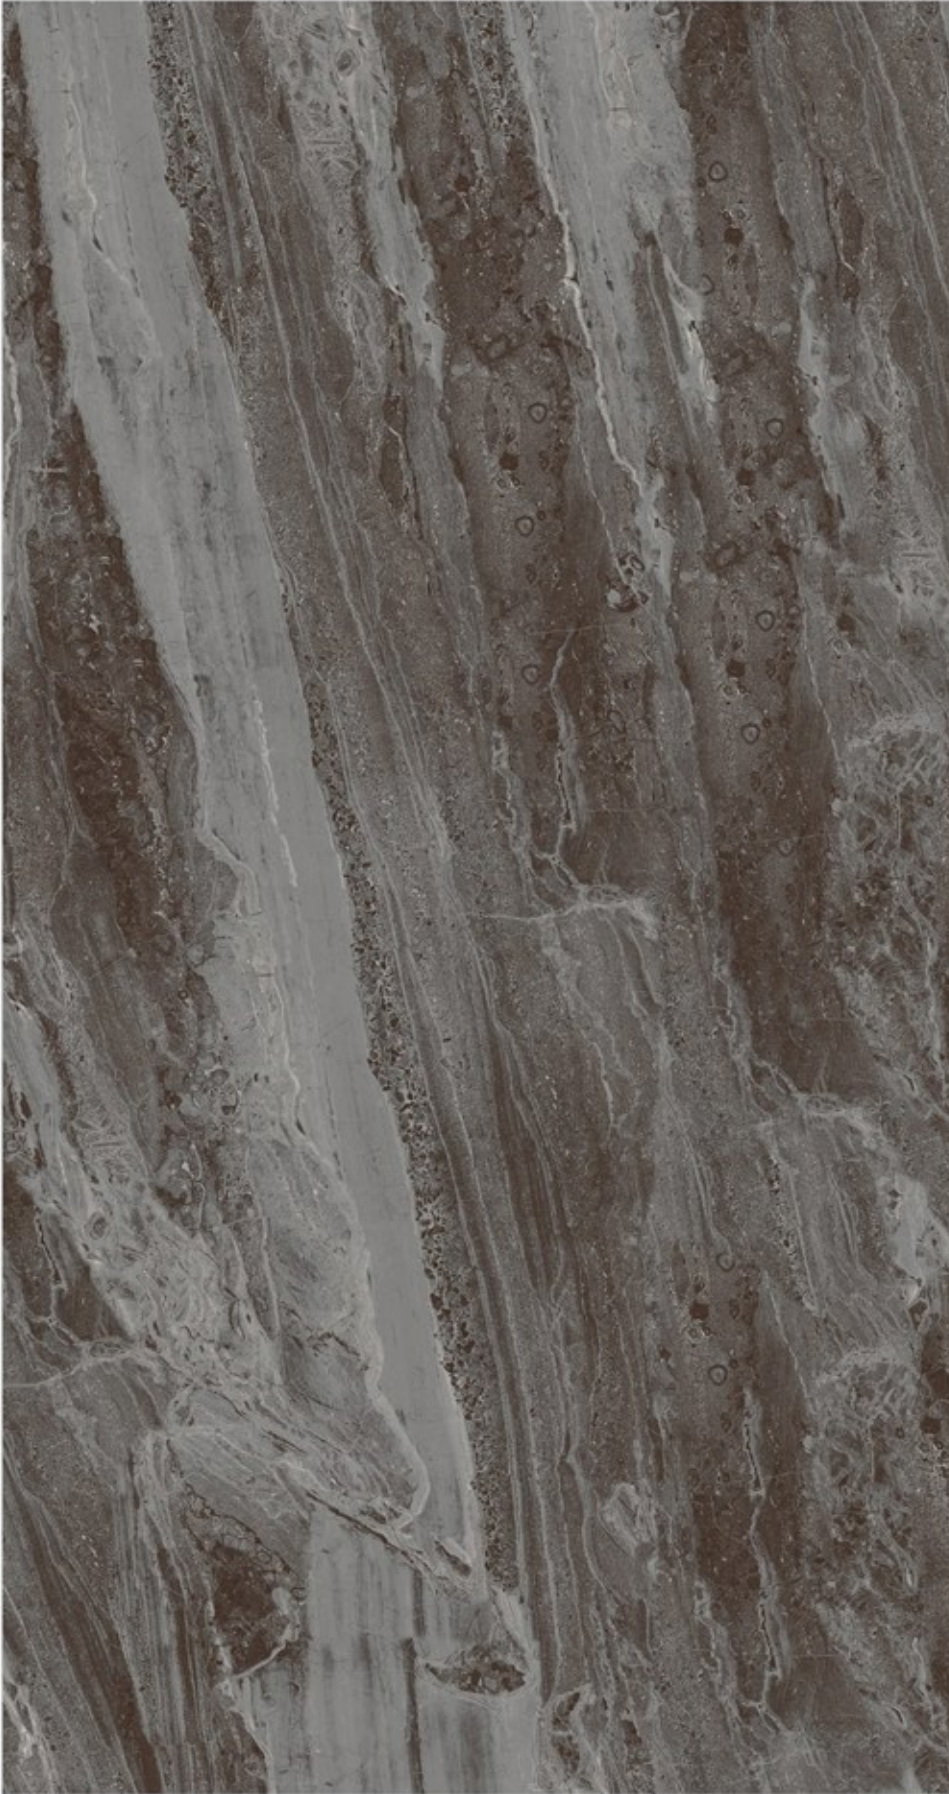

Marion Carbon