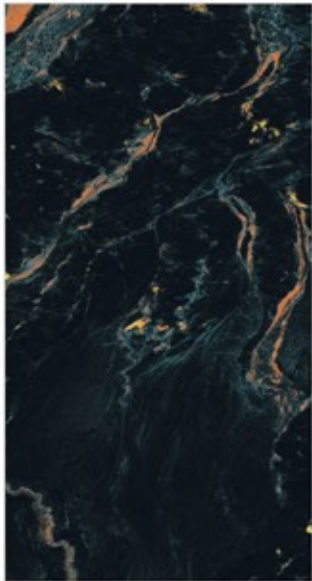

**800x
1600mm**

Glazed Vitrified Tiles
High Gloss Finish
Random - 4

FOTIATM
MAZZINI
TILES *Gold*

Monet Natural

Ocean Blue

**800x
1600mm**

Glazed Vitrified Tiles
High Gloss Finish
Random - 4

FOTIATM
Gold