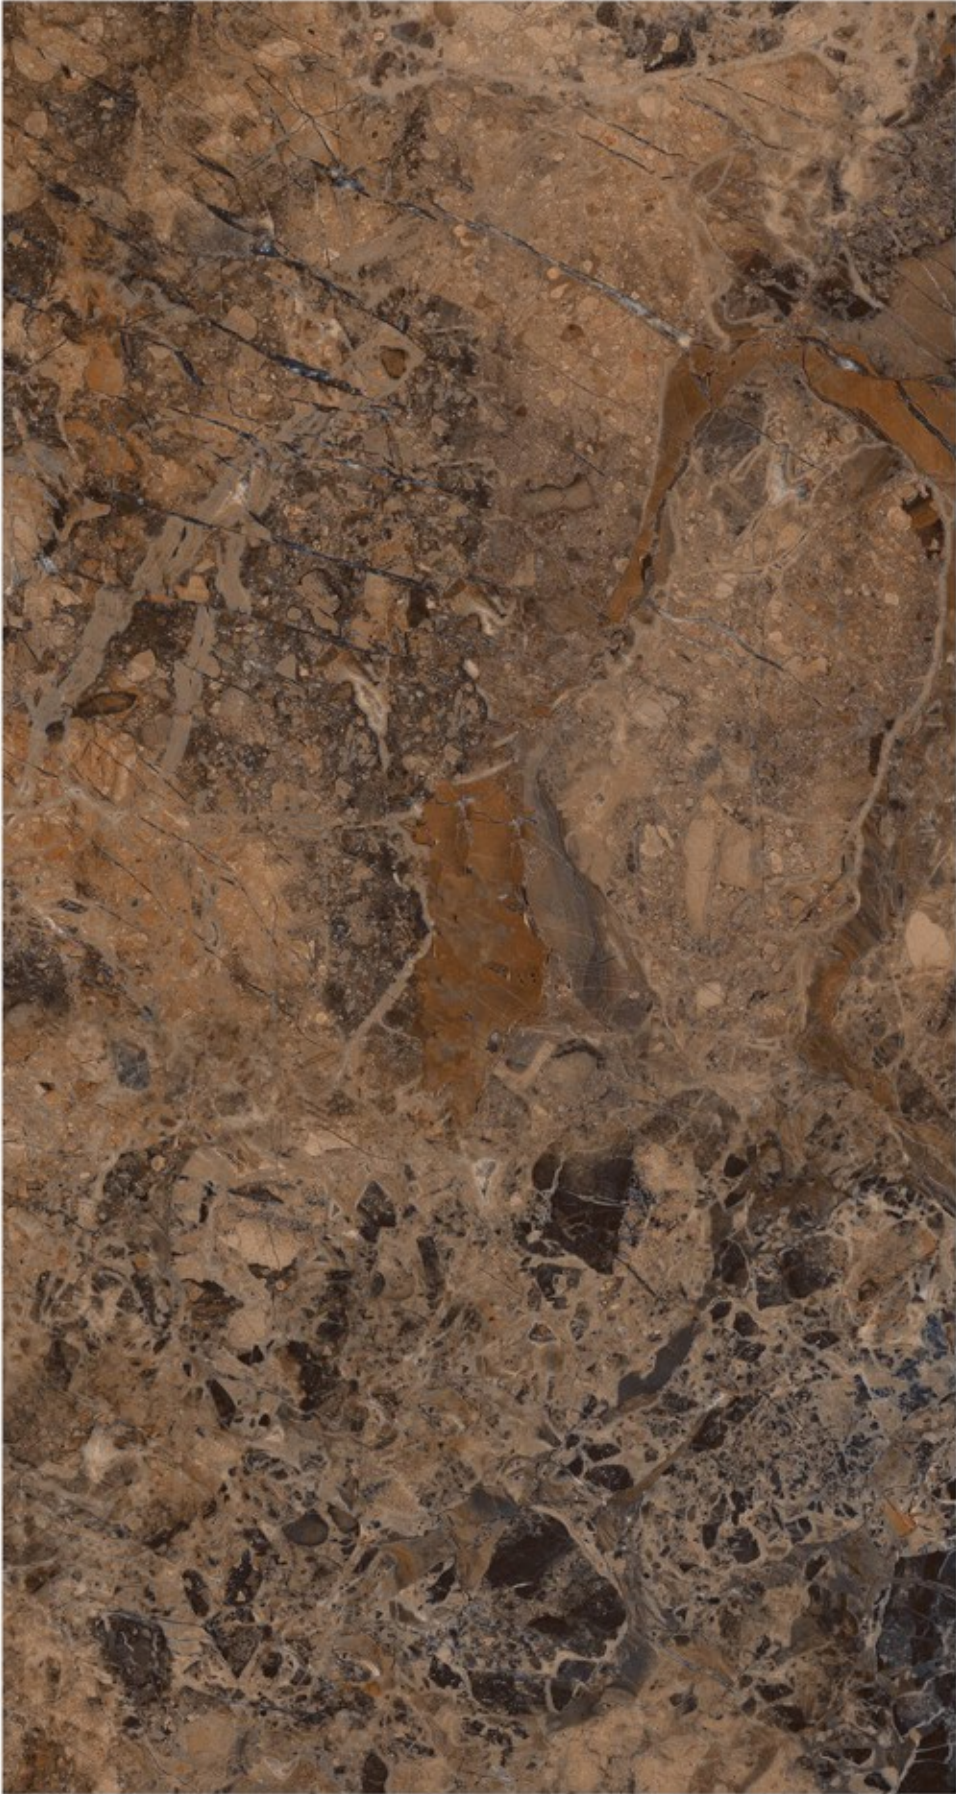

Classic Breccia

**800x
1600mm**

Glazed Vitrified Tiles
High Gloss Finish
Random - 4

FOTIA^{TM}
Gold