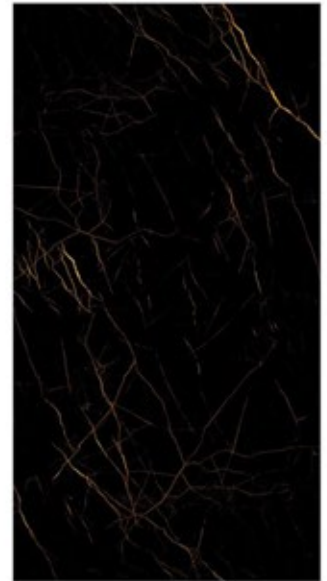

FOTIA[™]
Gold

Megnus

Morrco Black

**800x
1600mm**

Glazed Vitrified Tiles
High Gloss Finish
Random - 5

FOTIATM
Gold

Morrco Black

Surrey Black