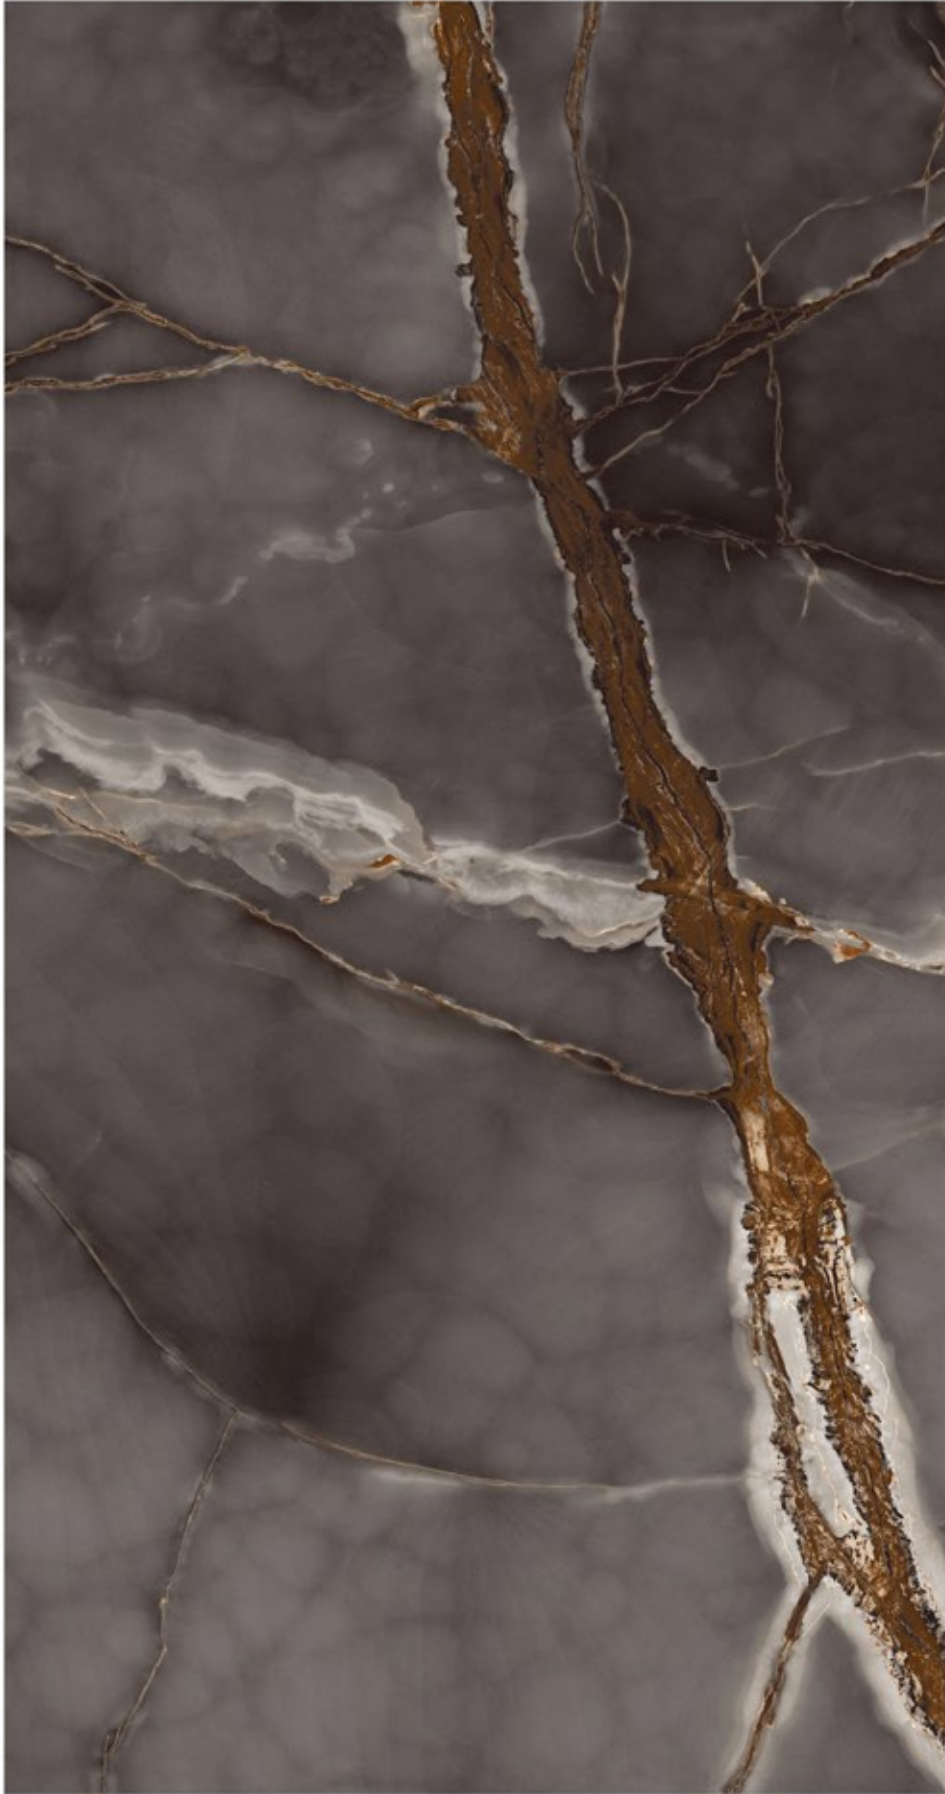

Amazon Aqua

**800x
1600mm**

Glazed Vitrified Tiles
High Gloss Finish
Random - 5

FOTIA[™]
Gold

Amazon Aqua

Bark Black

**800x
1600mm**

Glazed Vitrified Tiles
High Gloss Finish
Random - 5