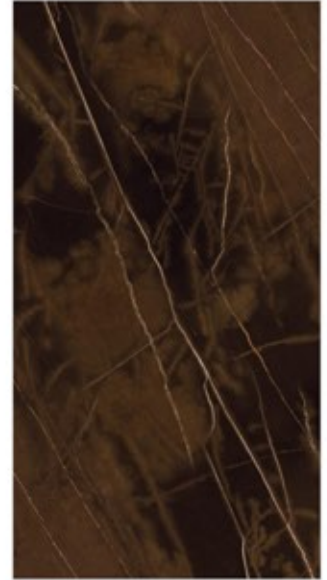

Wavy Brunette

**800x
1600mm**

Glazed Vitrified Tiles
High Gloss Finish
Random - 4

FOTIA^{TM}
Gold