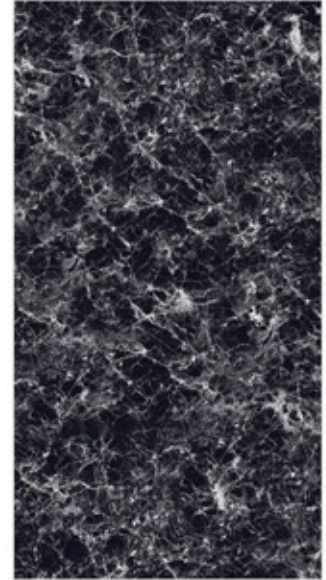

Spider Black

**800x
1600mm**

Glazed Vitrified Tiles
High Gloss Finish
Random - 4

FOTIA®
Gold