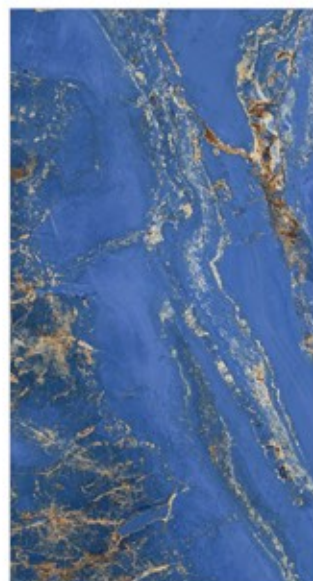

Diamond Blue

**800x
1600mm**

Glazed Vitrified Tiles
High Gloss Finish
Random - 4

FOTIA™
Gold