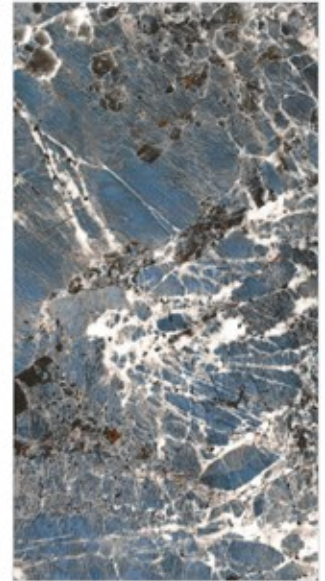

Amazon Aqua

**800x
1600mm**

Glazed Vitrified Tiles
High Gloss Finish
Random - 5

FOTIA™
Gold