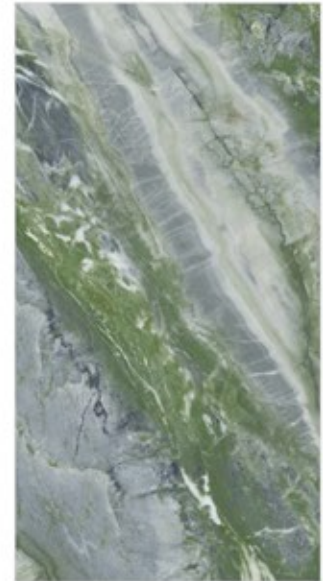

Mellow Onyx Gold

Memphis Black

**800x
1600mm**

Glazed Vitrified Tiles
High Gloss Finish
Random - 4

FOTIA[™]
Gold

Memphis Black

Monet Natural

JAZZ