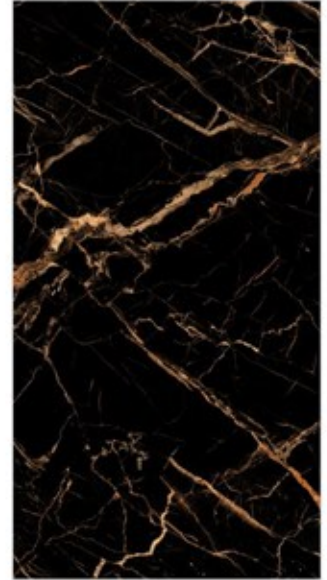

FOTIA[™]
Gold

Spider Black

**800x
1600mm**

Glazed Vitrified Tiles
High Gloss Finish
Random - 4

FOTIA[®]
Gold

Spider Black

Versus Gold

**800x
1600mm**