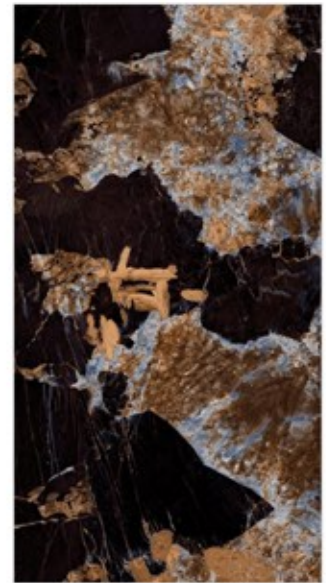

Bijox Gold

**800x
1600mm**

Glazed Vitrified Tiles
High Gloss Finish
Random - 4

FOTIA^{TM}
Gold