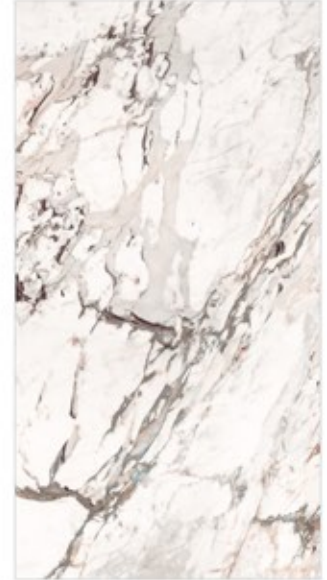

Alpine Cherry

**800x
1600mm**

Glazed Vitrified Tiles
High Gloss Finish
Random - 4

FOTIA™
Gold