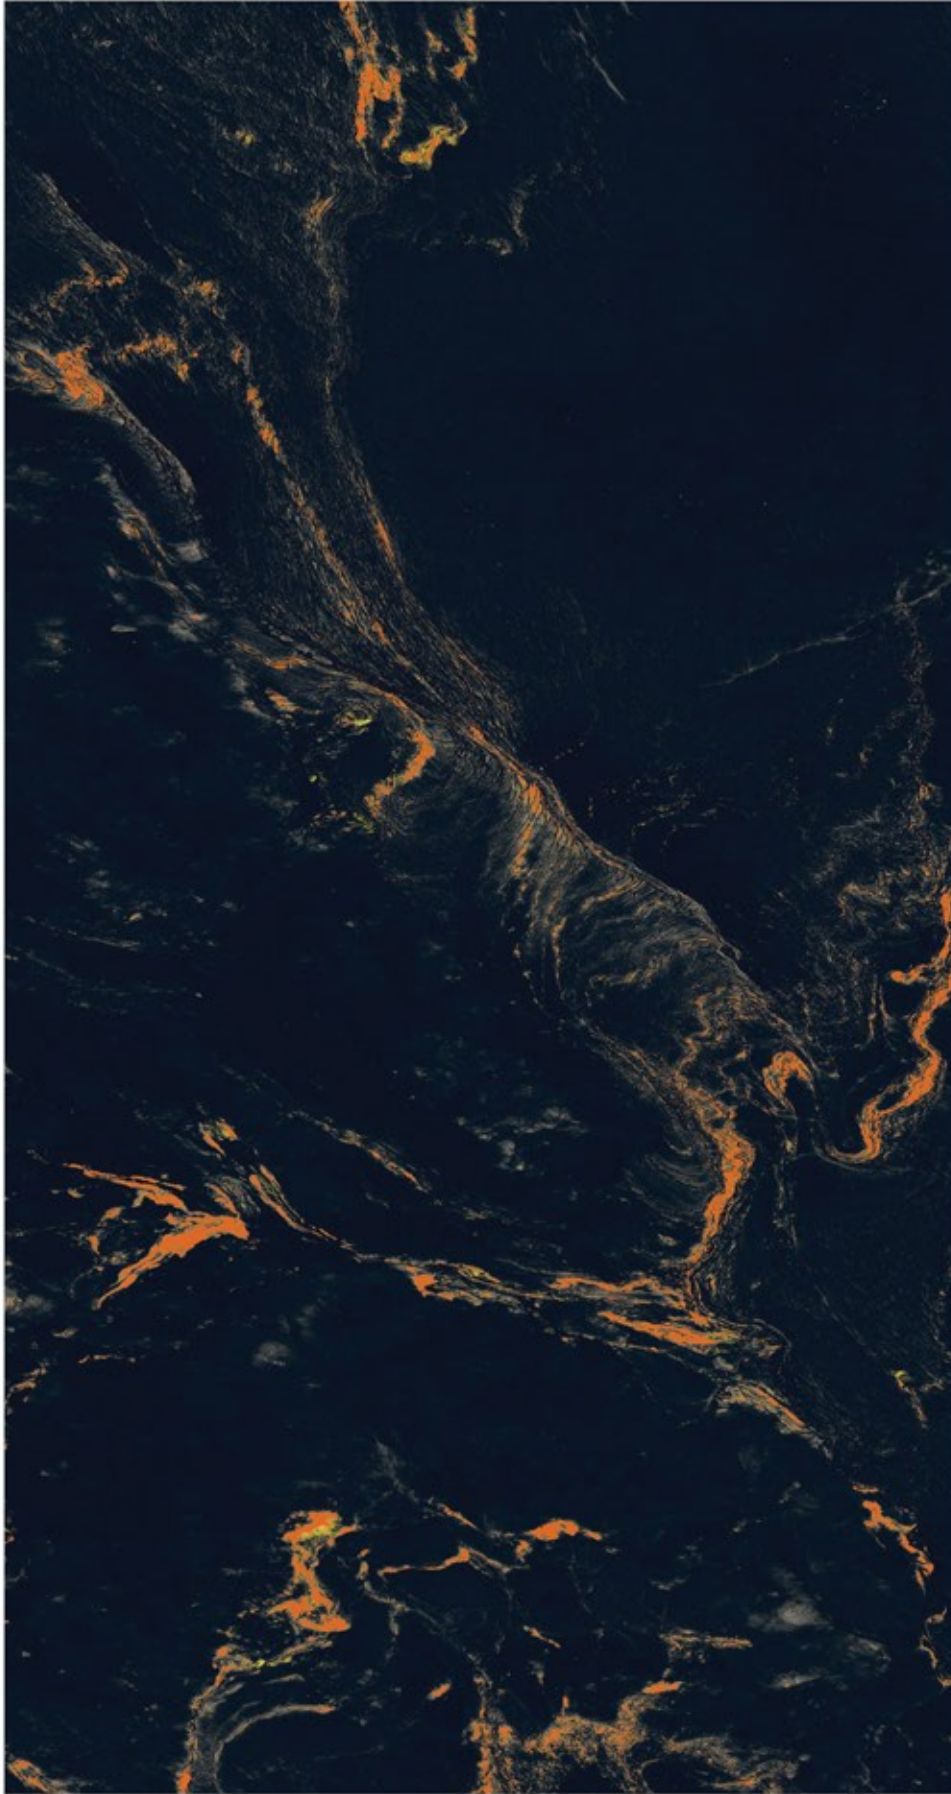

Ocean Black

**800x
1600mm**

Glazed Vitrified Tiles
High Gloss Finish
Random - 4

FOTIA™
Gold