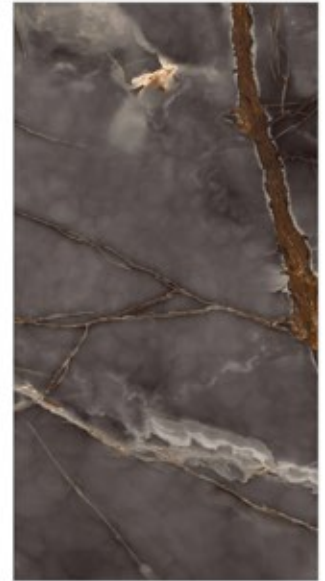

Amazon Aqua

**800x
1600mm**

Glazed Vitrified Tiles
High Gloss Finish
Random - 5

FOTIA[™]
Gold

Amazon Aqua

Bark Black

**800x
1600mm**

Glazed Vitrified Tiles
High Gloss Finish
Random - 5