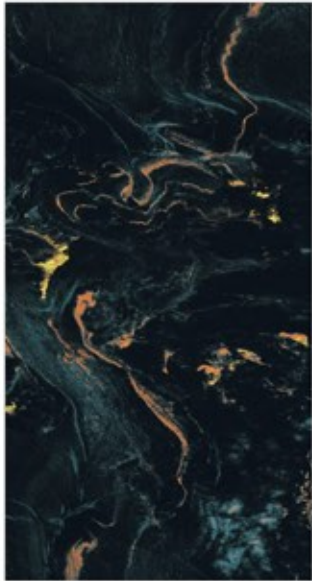

**800x
1600mm**

Glazed Vitrified Tiles
High Gloss Finish
Random - 4

FOTIATM
MAZZINI
TILES *Gold*

Monet Natural

Ocean Blue

**800x
1600mm**

Glazed Vitrified Tiles
High Gloss Finish
Random - 4

FOTIATM
Gold