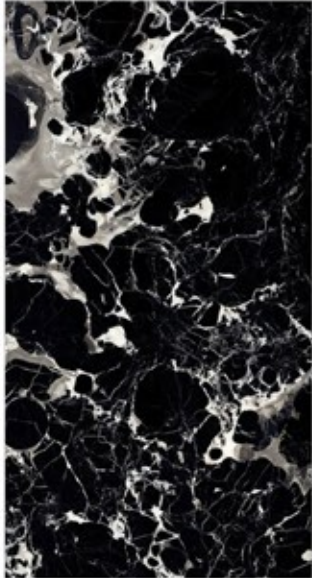

**Vivid
Series**

Bijox Gold

**800x
1600mm**

Glazed Vitrified Tiles
High Gloss Finish
Random - 4

FOTIATM
Gold

Bijox Gold

Cosmos Black

**800x
1600mm**