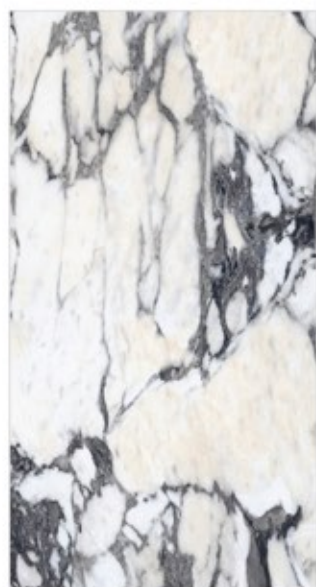

Pienza White

**800x
1600mm**

Glazed Vitrified Tiles
High Gloss Finish
Random - 4

FOTIA™
Gold