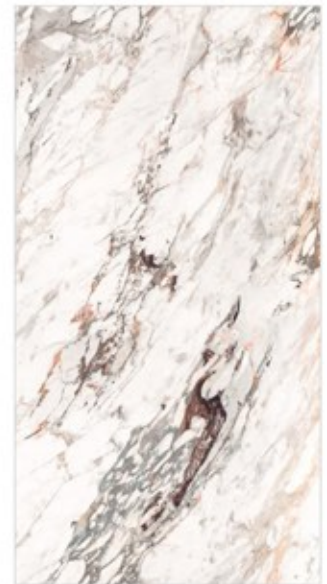

Alpine Cherry

**800x
1600mm**

Glazed Vitrified Tiles
High Gloss Finish
Random - 4

FOTIA™
Gold