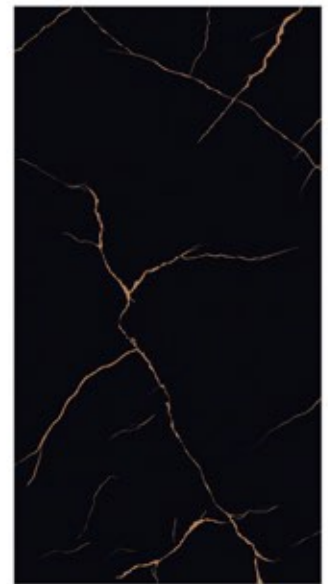

Enigma Gold

**800x
1600mm**

Glazed Vitrified Tiles
High Gloss Finish
Random - 3

FOTIA™
Gold