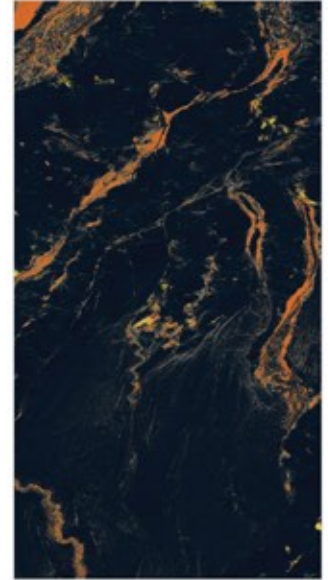

Ocean Black

**800x
1600mm**

Glazed Vitrified Tiles
High Gloss Finish
Random - 4

FOTIA™
Gold