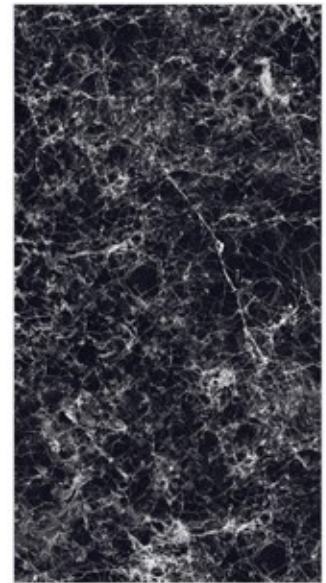

Spider Black

**800x
1600mm**

Glazed Vitrified Tiles
High Gloss Finish
Random - 4

FOTIA®
Gold