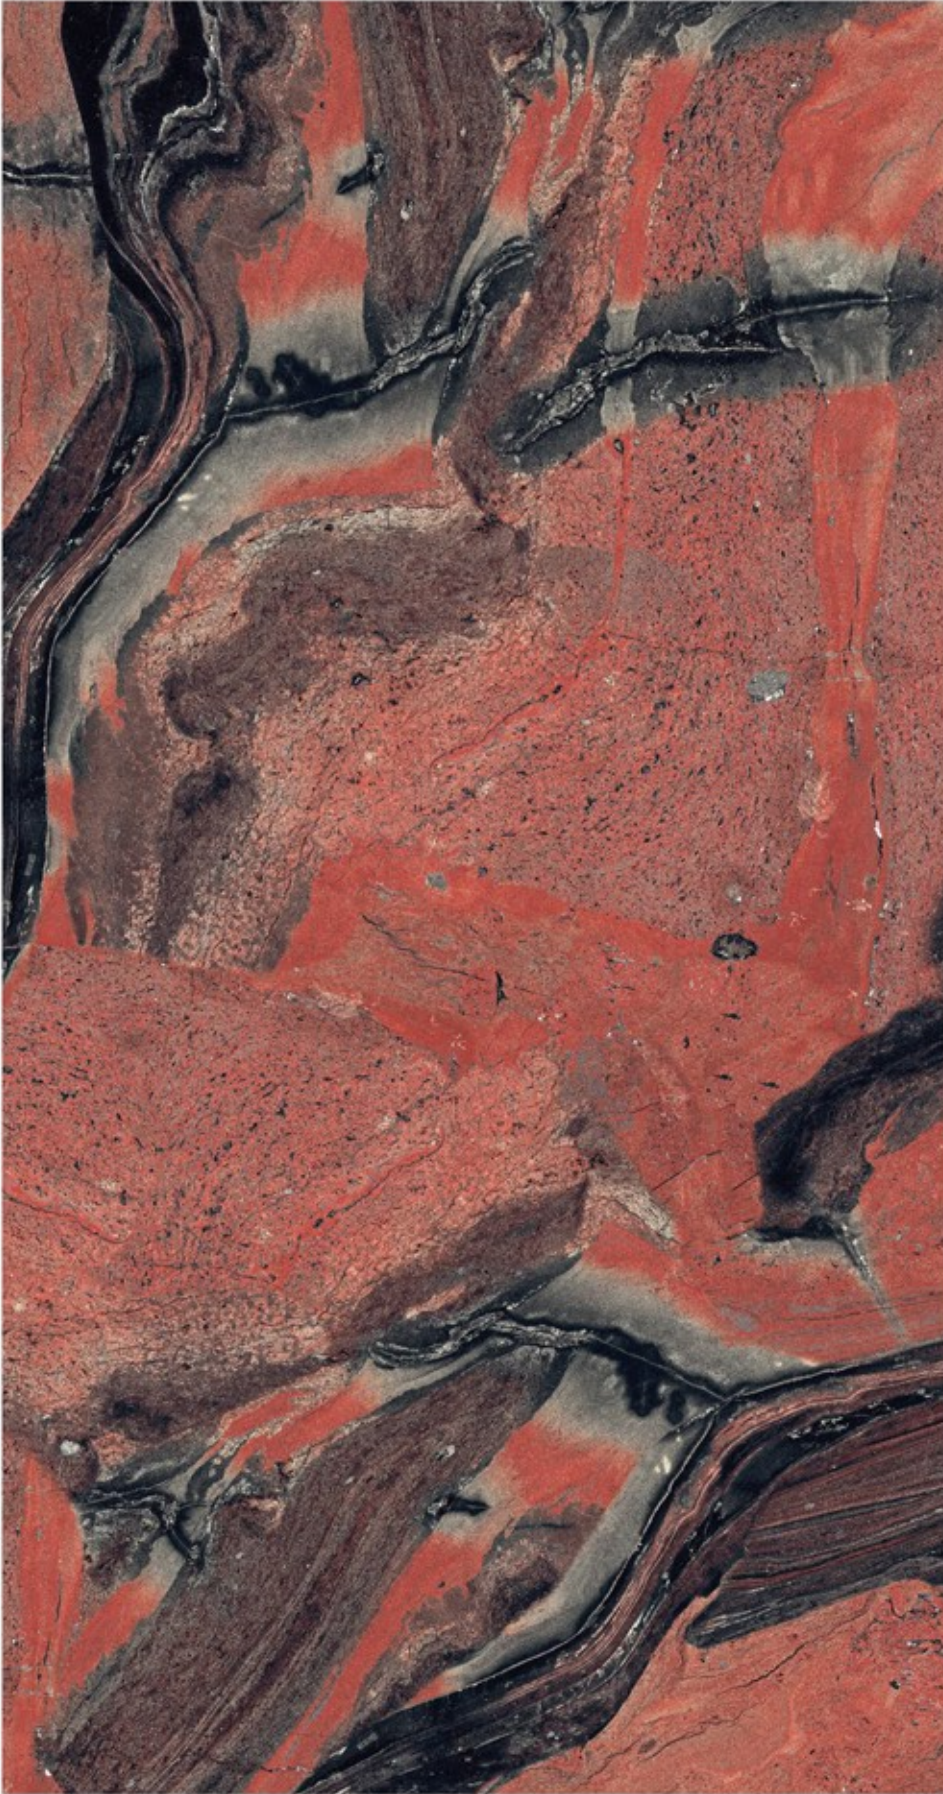

Tulsa Red

**800x
1600mm**

Glazed Vitrified Tiles
High Gloss Finish
Random - 4

FOTIA®
Gold