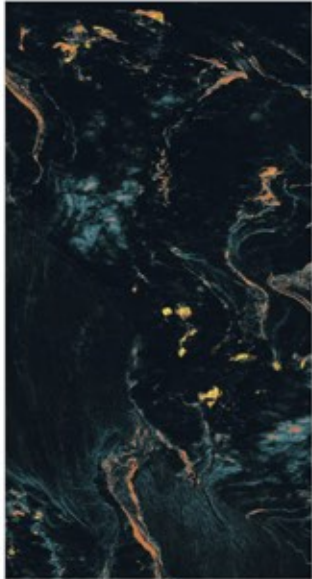

**800x
1600mm**

Glazed Vitrified Tiles
High Gloss Finish
Random - 4

FOTIATM
MAZZINI
TILES *Gold*

Monet Natural

Ocean Blue

**800x
1600mm**

Glazed Vitrified Tiles
High Gloss Finish
Random - 4

FOTIATM
Gold