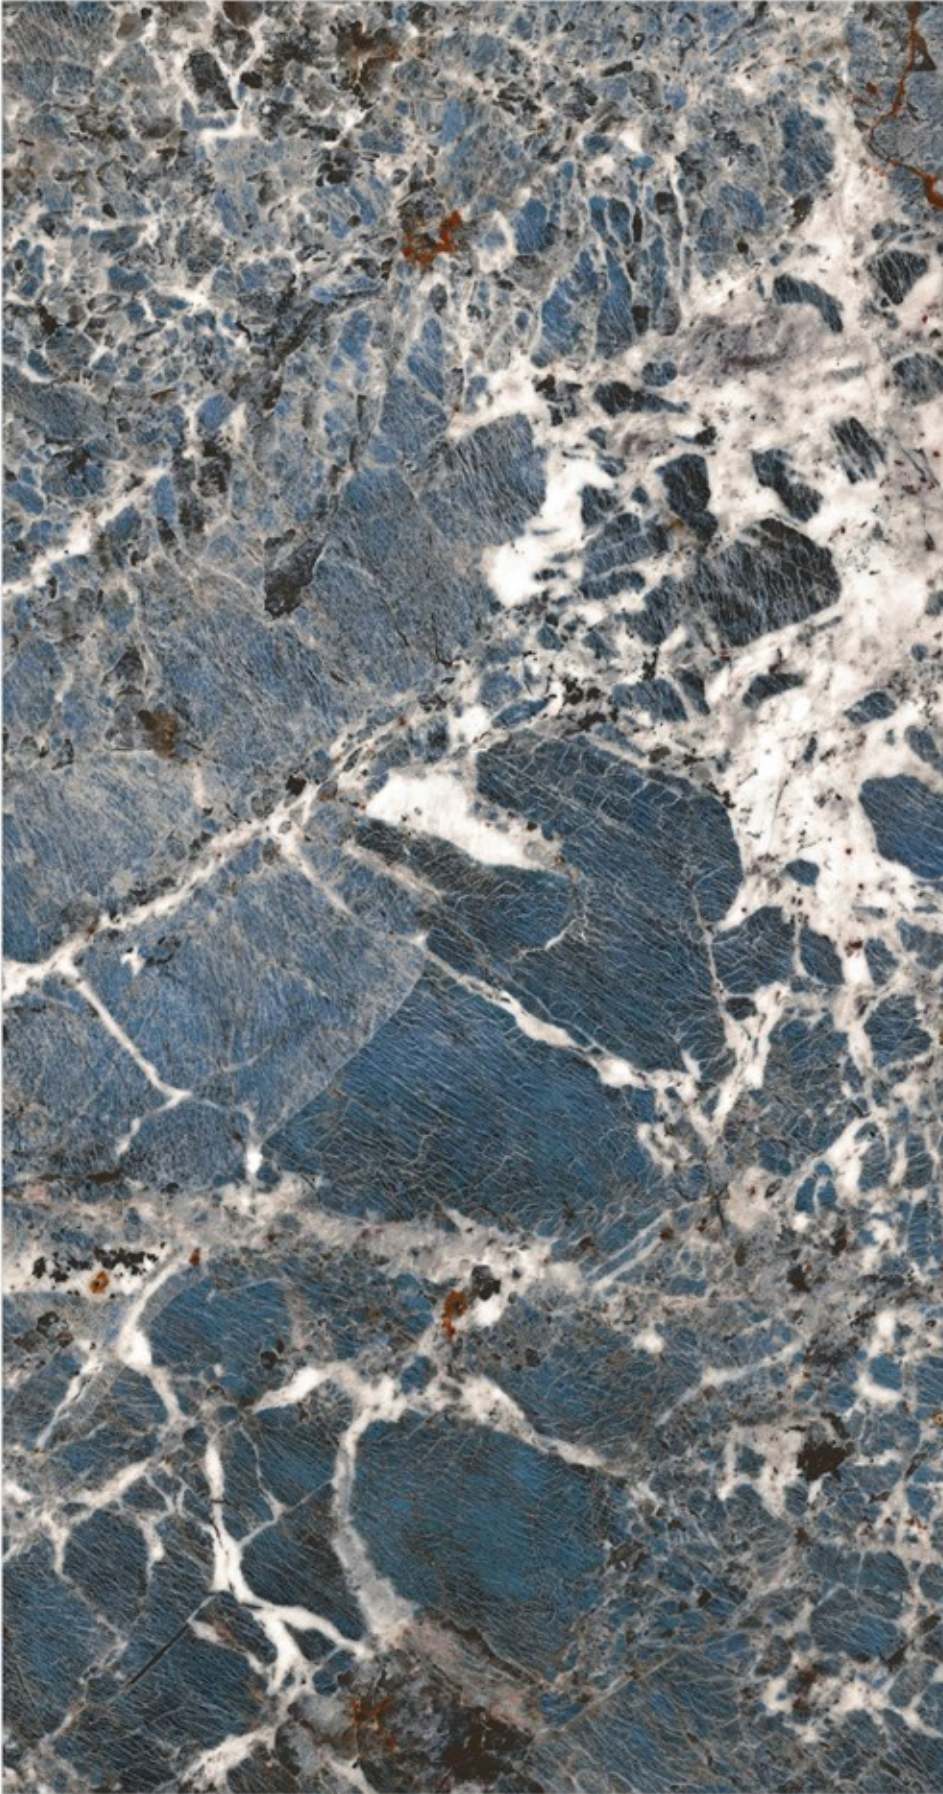

Amazon Aqua

**800x
1600mm**

Glazed Vitrified Tiles
High Gloss Finish
Random - 5

FOTIA[™]
Gold

Amazon Aqua

Bark Black

**800x
1600mm**

Glazed Vitrified Tiles
High Gloss Finish
Random - 5