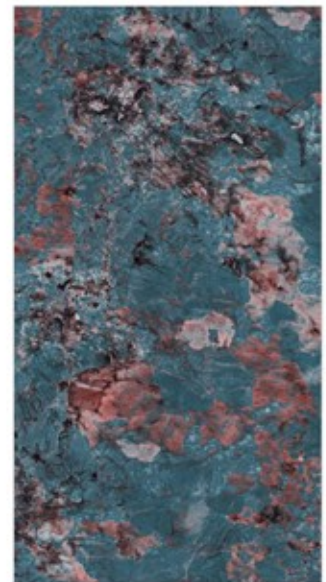

**800x
1600mm**

Glazed Vitrified Tiles
High Gloss Finish
Random - 4

FOTIATM
Gold

Ochre Web

South Blue

**800x
1600mm**

Glazed Vitrified Tiles
High Gloss Finish
Random - 5

FOTIATM
Gold