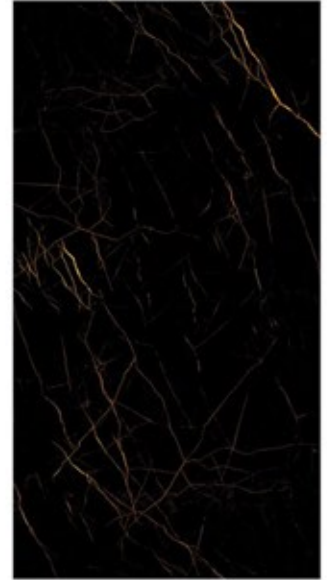

FOTIA[™]
Gold

Megnus

Morrco Black

**800x
1600mm**

Glazed Vitrified Tiles
High Gloss Finish
Random - 5

FOTIATM
Gold

Morrco Black

Surrey Black