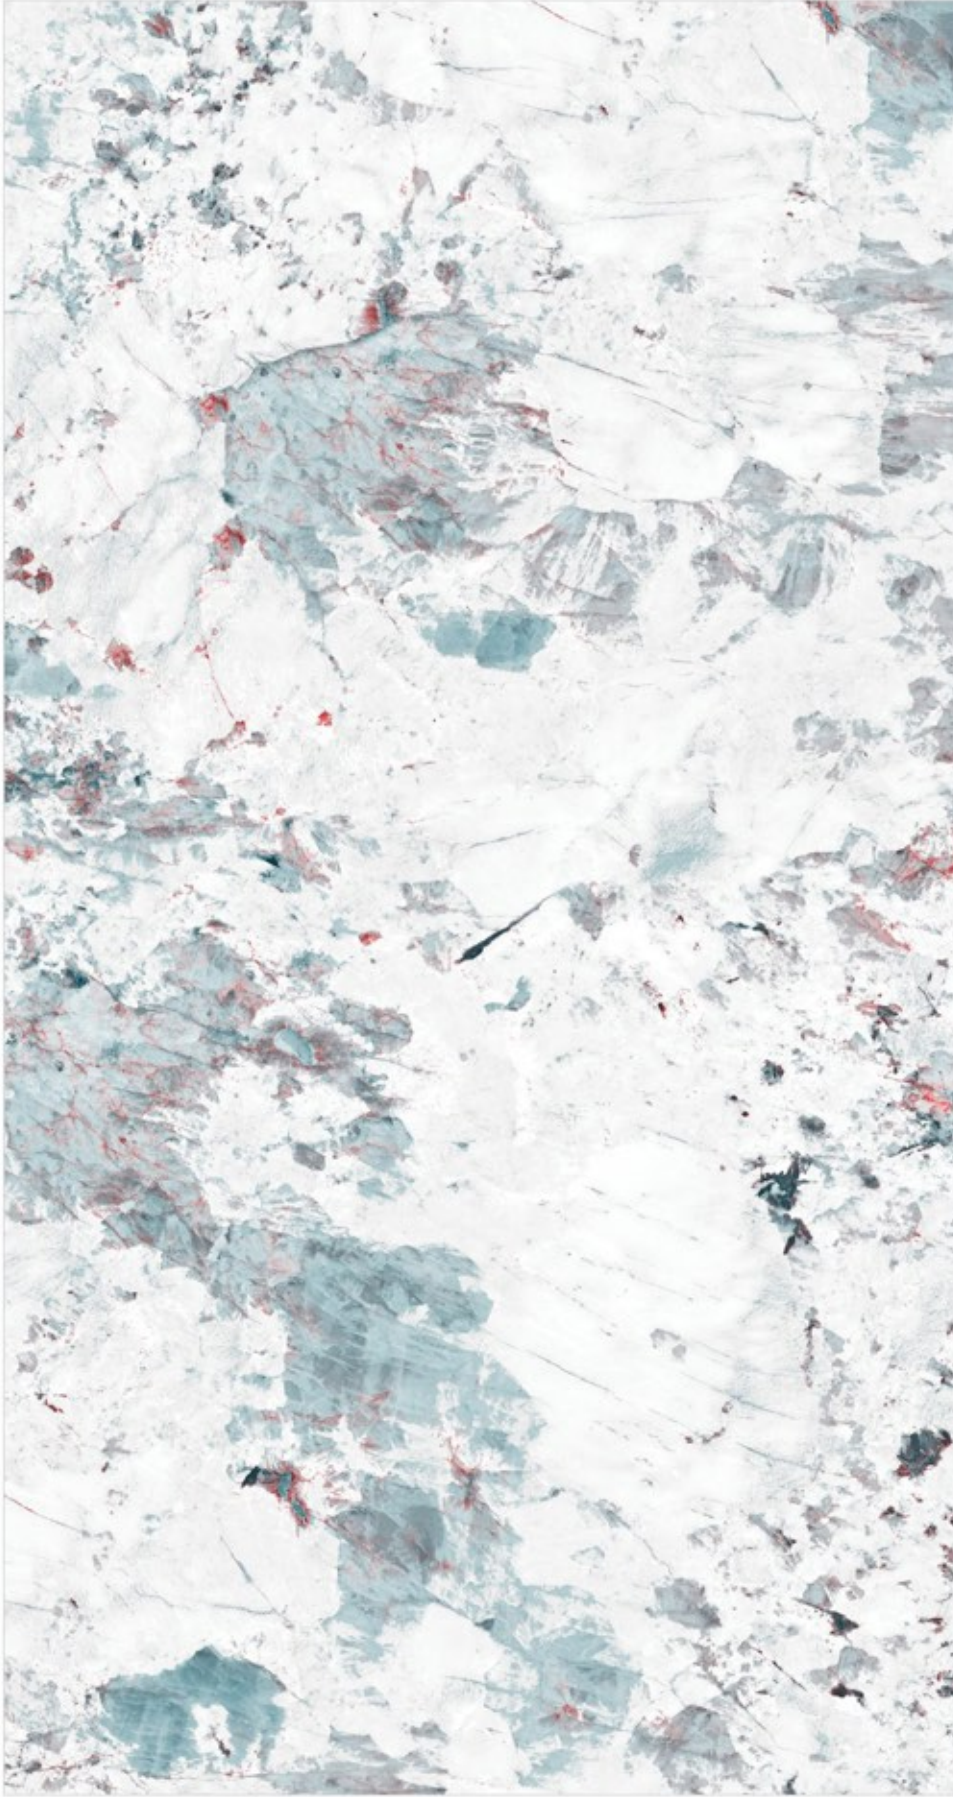

Zinc Ice

**800x
1600mm**

Glazed Vitrified Tiles
High Gloss Finish
Random - 5

FOTIA^{TM}
Gold