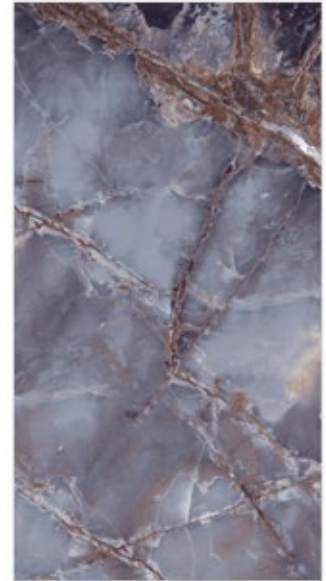

Marmol Onyx

**800x
1600mm**

Glazed Vitrified Tiles
High Gloss Finish
Random - 5

FOTIA^{TM}
Gold