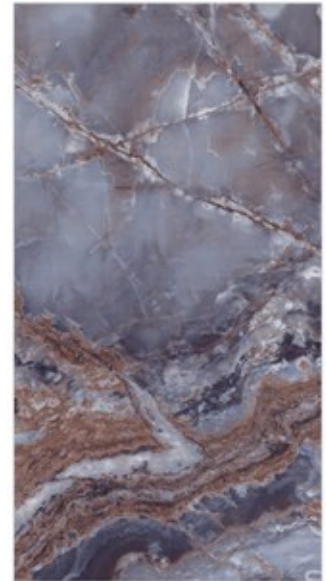

Marmol Onyx

**800x
1600mm**

Glazed Vitrified Tiles
High Gloss Finish
Random - 5

FOTIA^{TM}
Gold