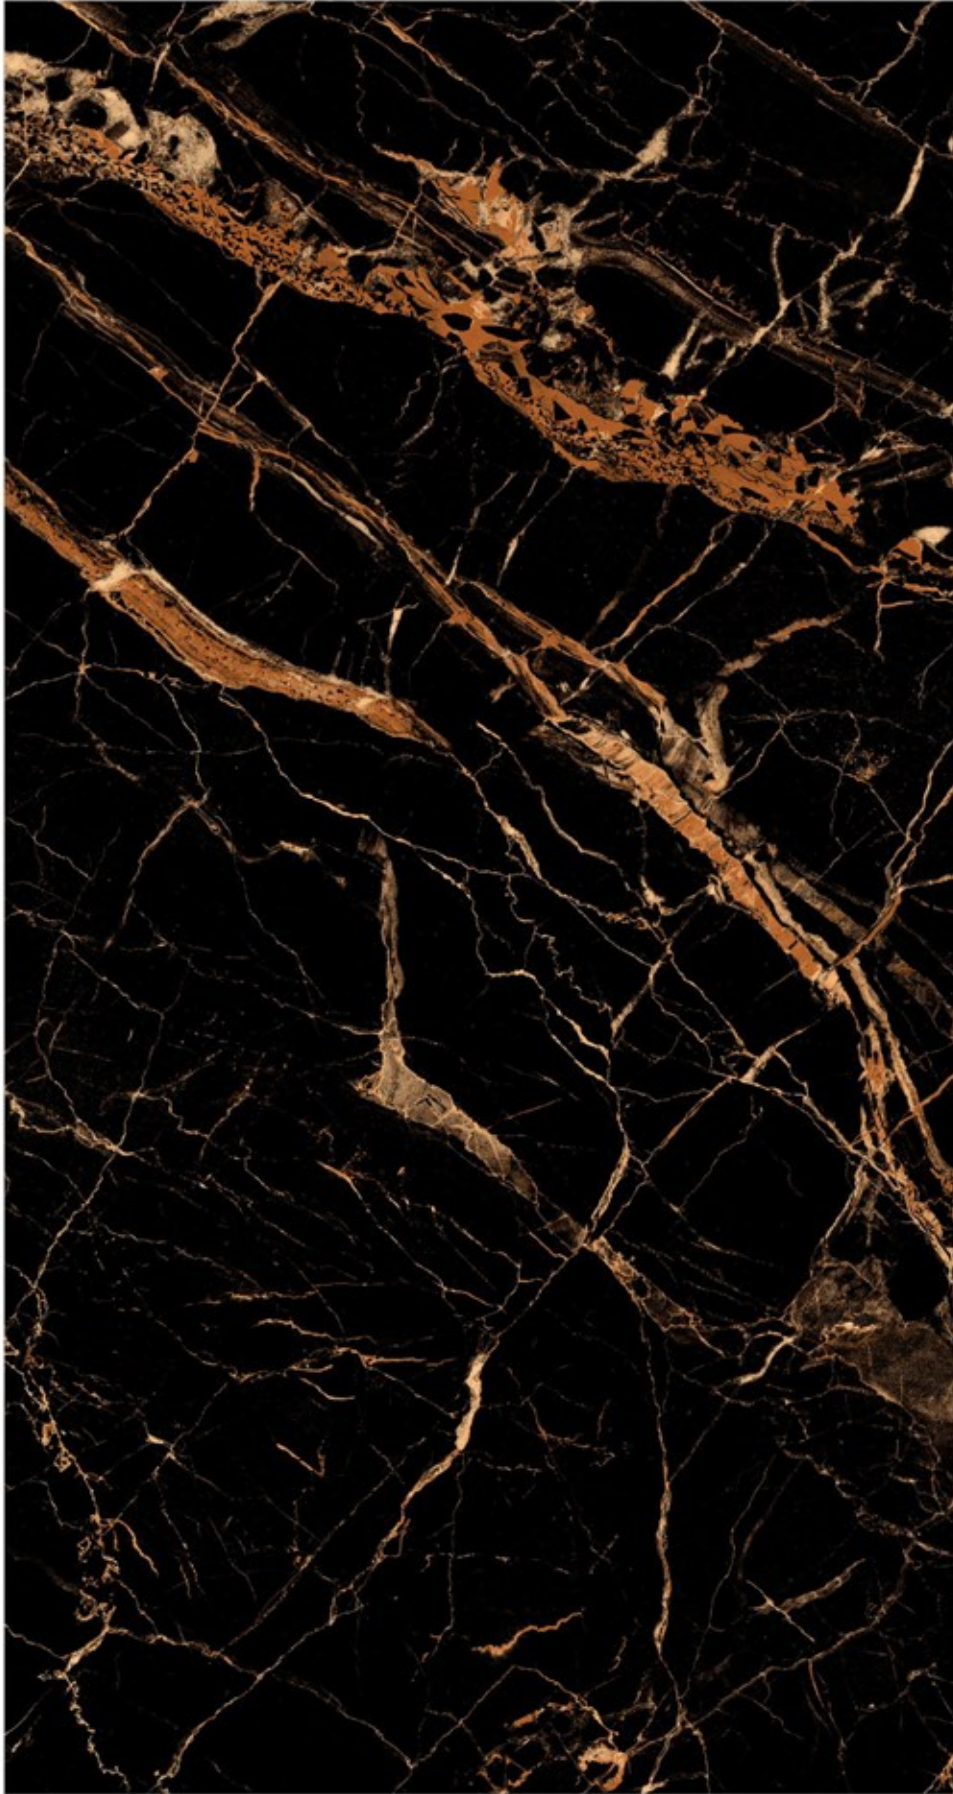

FOTIA[™]
Gold

Spider Black

**800x
1600mm**

Glazed Vitrified Tiles
High Gloss Finish
Random - 4

FOTIA[®]
Gold

Spider Black

Versus Gold

**800x
1600mm**