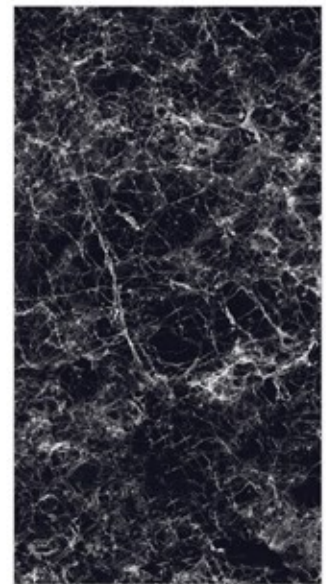

Spider Black

**800x
1600mm**

Glazed Vitrified Tiles
High Gloss Finish
Random - 4

FOTIA®
Gold