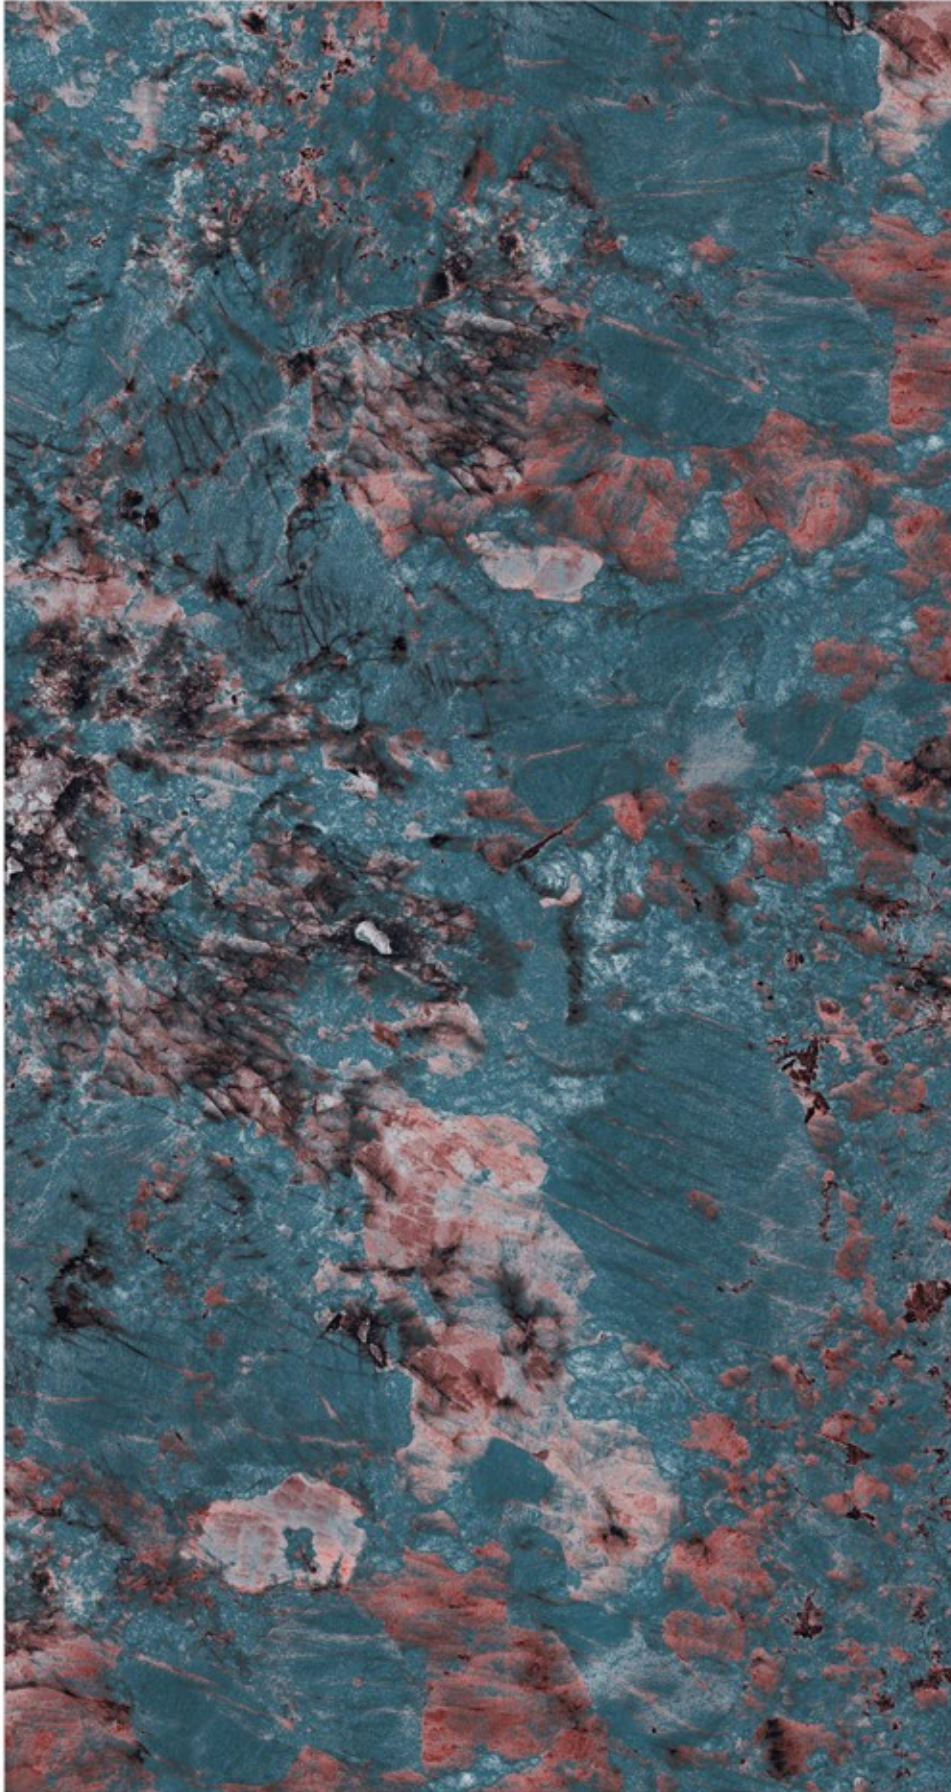

**800x
1600mm**

Glazed Vitrified Tiles
High Gloss Finish
Random - 4

FOTIATM
Gold

Ochre Web

South Blue

**800x
1600mm**

Glazed Vitrified Tiles
High Gloss Finish
Random - 5

FOTIATM
Gold