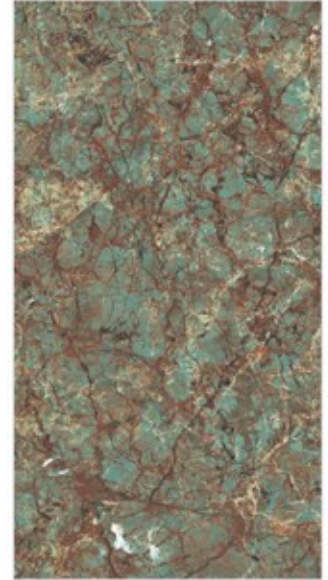

Altissimo Green

**800x
1600mm**

Glazed Vitrified Tiles
High Gloss Finish
Random - 5

FOTIA™
Gold