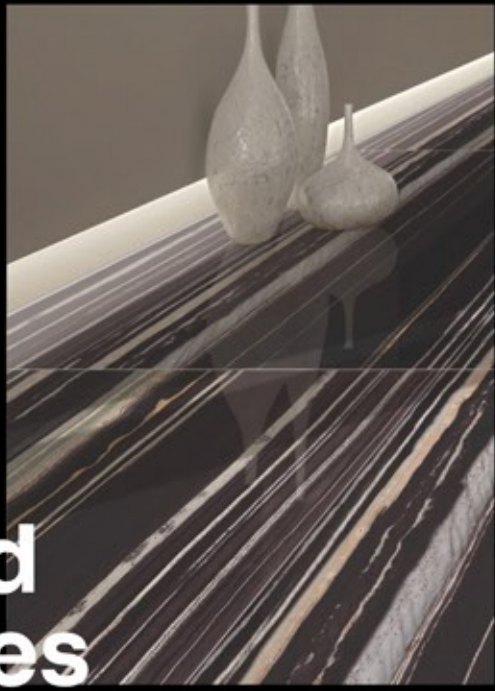

South Blue

Zinc Ice

**800x
1600mm**

Glazed Vitrified Tiles
High Gloss Finish
Random - 5

FOTIATM
Gold

Zinc Ice

**APPEALING
MASTERPIECES
EQUIPPED WITH
VIVACITY**

Surfaces with evocative and alluring designs and colors let you immerse yourself in the joy of living in lively spaces.