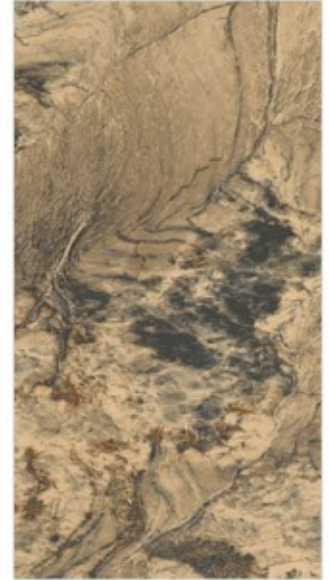

Dark Galaxy

Hematite Black

**800x
1600mm**

Glazed Vitrified Tiles
High Gloss Finish
Random - 4

FOTIA[™]
Gold

Hematite Black

Jerix

**800x
1600mm**