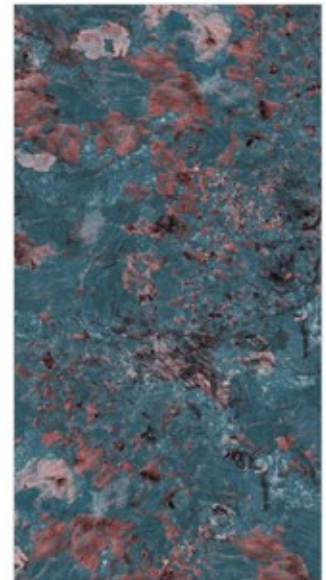

**800x
1600mm**

Glazed Vitrified Tiles
High Gloss Finish
Random - 4

FOTIATM
Gold

Ochre Web

South Blue

**800x
1600mm**

Glazed Vitrified Tiles
High Gloss Finish
Random - 5

FOTIATM
Gold