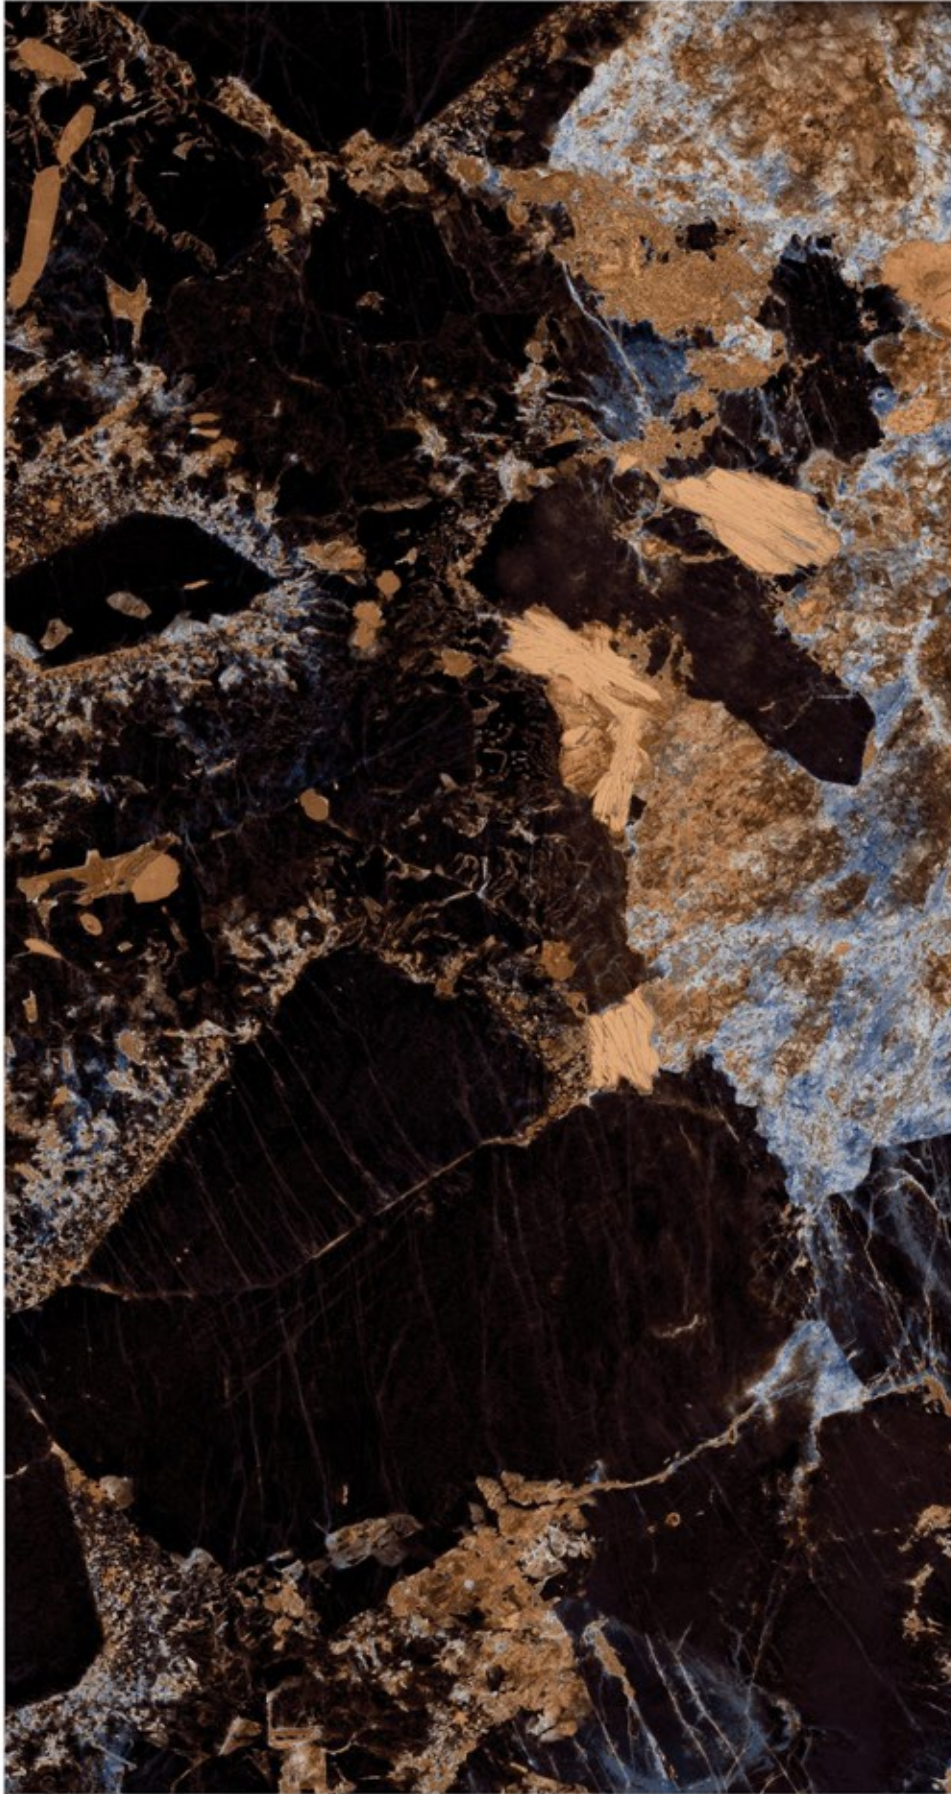

Bijox Gold

**800x
1600mm**

Glazed Vitrified Tiles
High Gloss Finish
Random - 4

FOTIA^{TM}
Gold