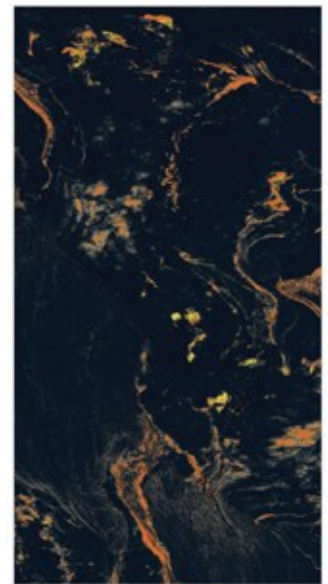

Ocean Black

**800x
1600mm**

Glazed Vitrified Tiles
High Gloss Finish
Random - 4

FOTIA™
Gold