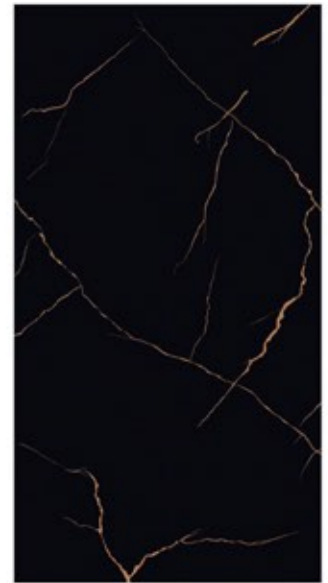

Enigma Gold

**800x
1600mm**

Glazed Vitrified Tiles
High Gloss Finish
Random - 3

FOTIA™
Gold