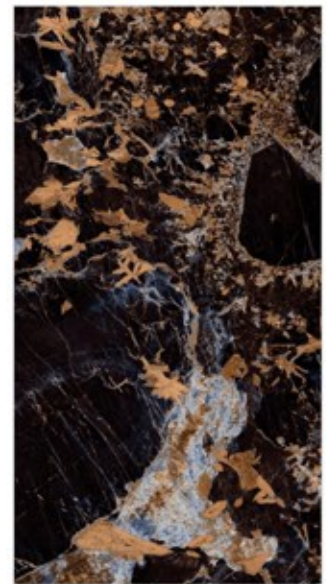

Bijox Gold

**800x
1600mm**

Glazed Vitrified Tiles
High Gloss Finish
Random - 4

FOTIA^{TM}
Gold