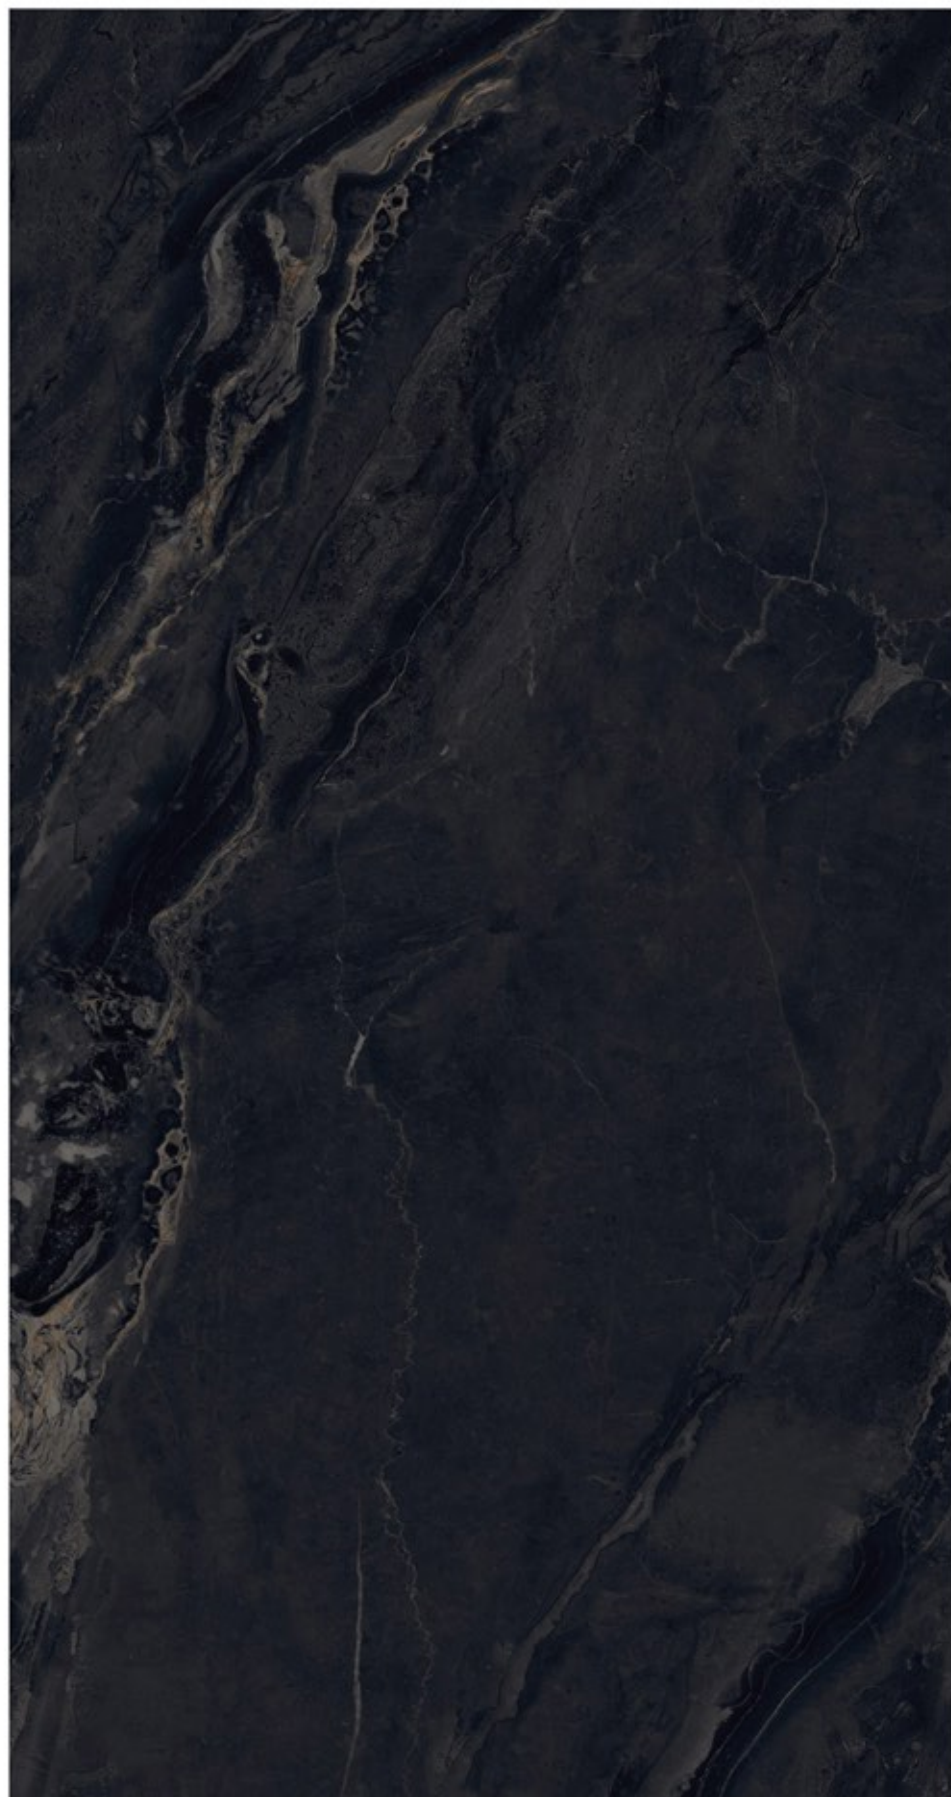

Trevi Carbon

**800x
1600mm**

Glazed Vitrified Tiles
High Gloss Finish
Random - 4

FOTIA®
Gold