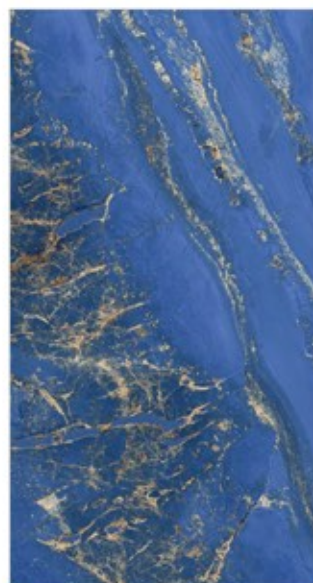

Diamond Blue

**800x
1600mm**

Glazed Vitrified Tiles
High Gloss Finish
Random - 4

FOTIA™
Gold