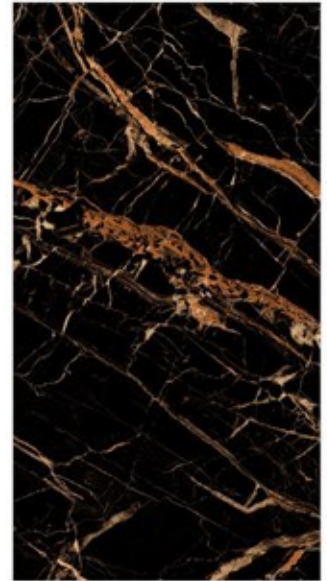

FOTIA[™]
Gold

Spider Black

**800x
1600mm**

Glazed Vitrified Tiles
High Gloss Finish
Random - 4

FOTIA[®]
Gold

Spider Black

Versus Gold

**800x
1600mm**