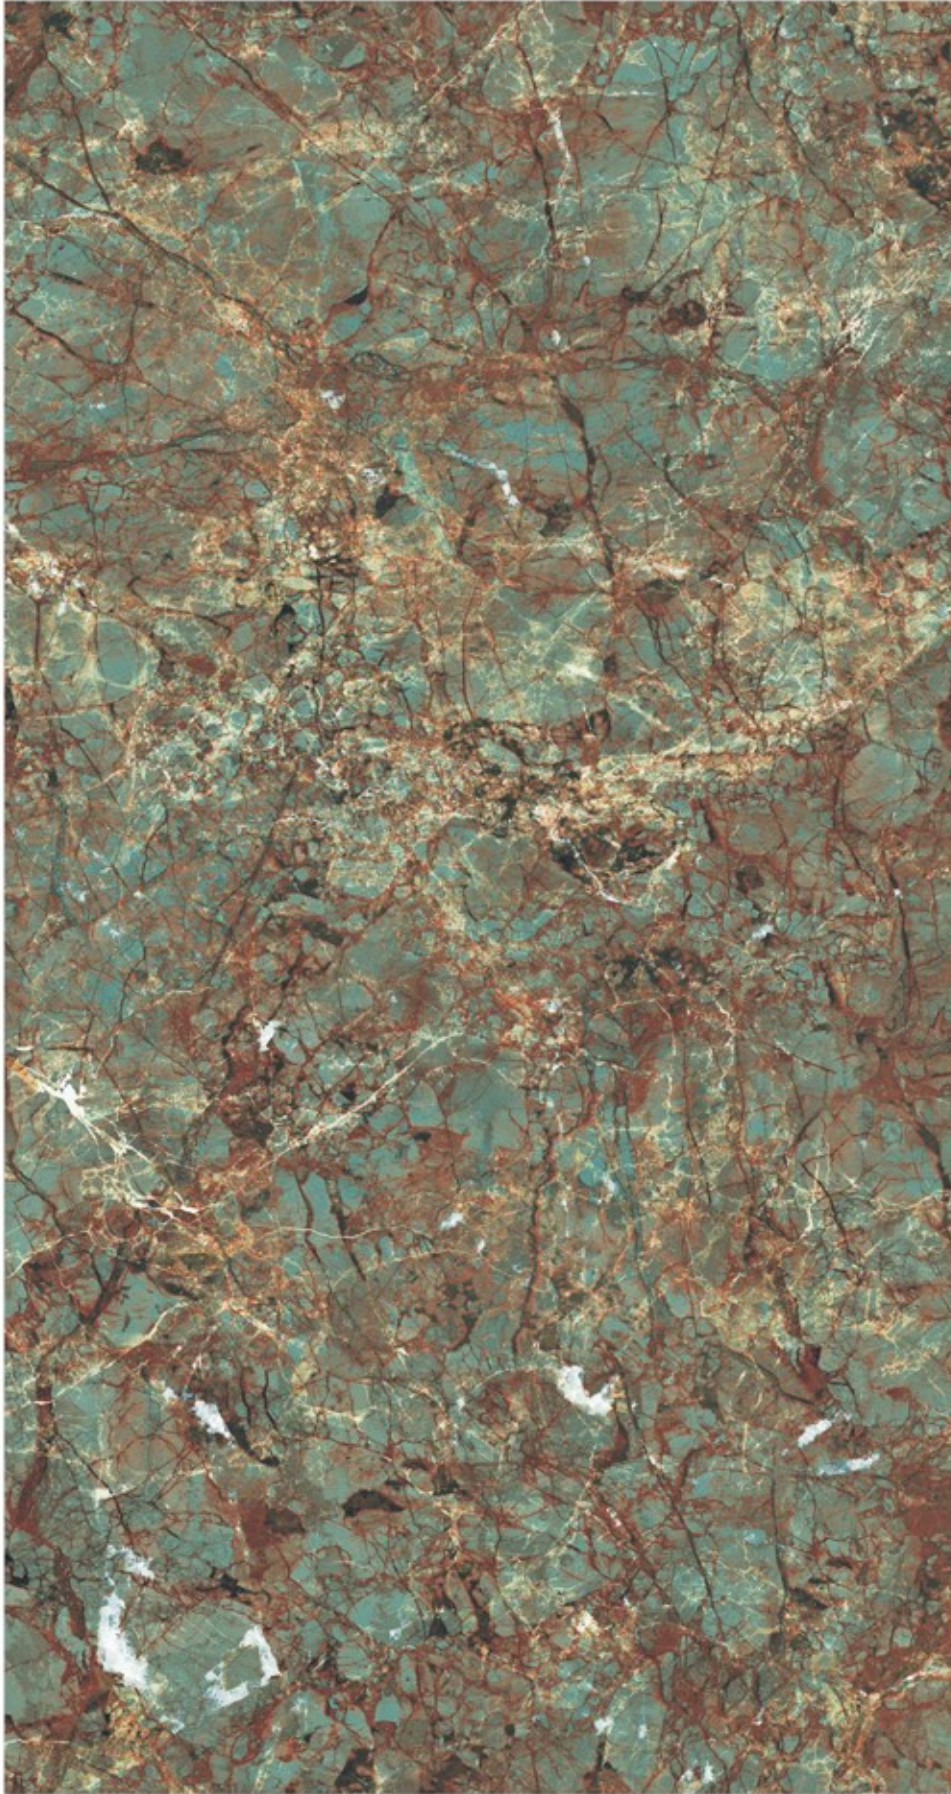

Altissimo Green

**800x
1600mm**

Glazed Vitrified Tiles
High Gloss Finish
Random - 5

FOTIA™
Gold