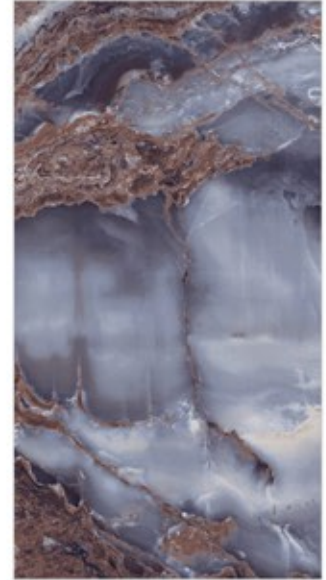

Marmol Onyx

**800x
1600mm**

Glazed Vitrified Tiles
High Gloss Finish
Random - 5

FOTIA^{TM}
Gold