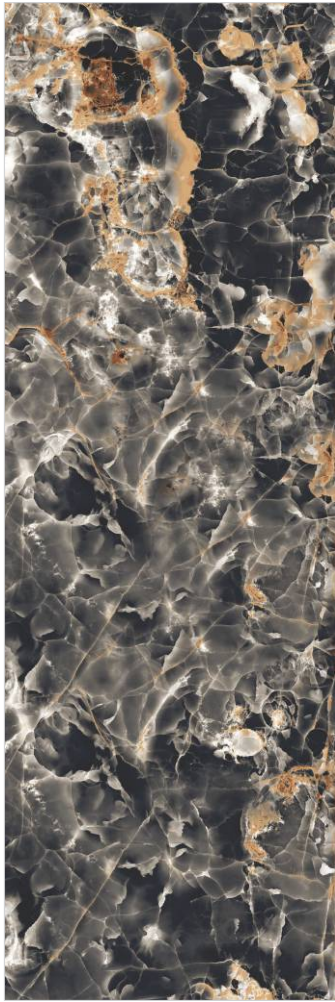

**BRESSA
BLACK**

SIZE - 800x2400mm

TYPOGOY - COLOR BODY

THICKNESS - 15mm

FINISH - GLOSSY