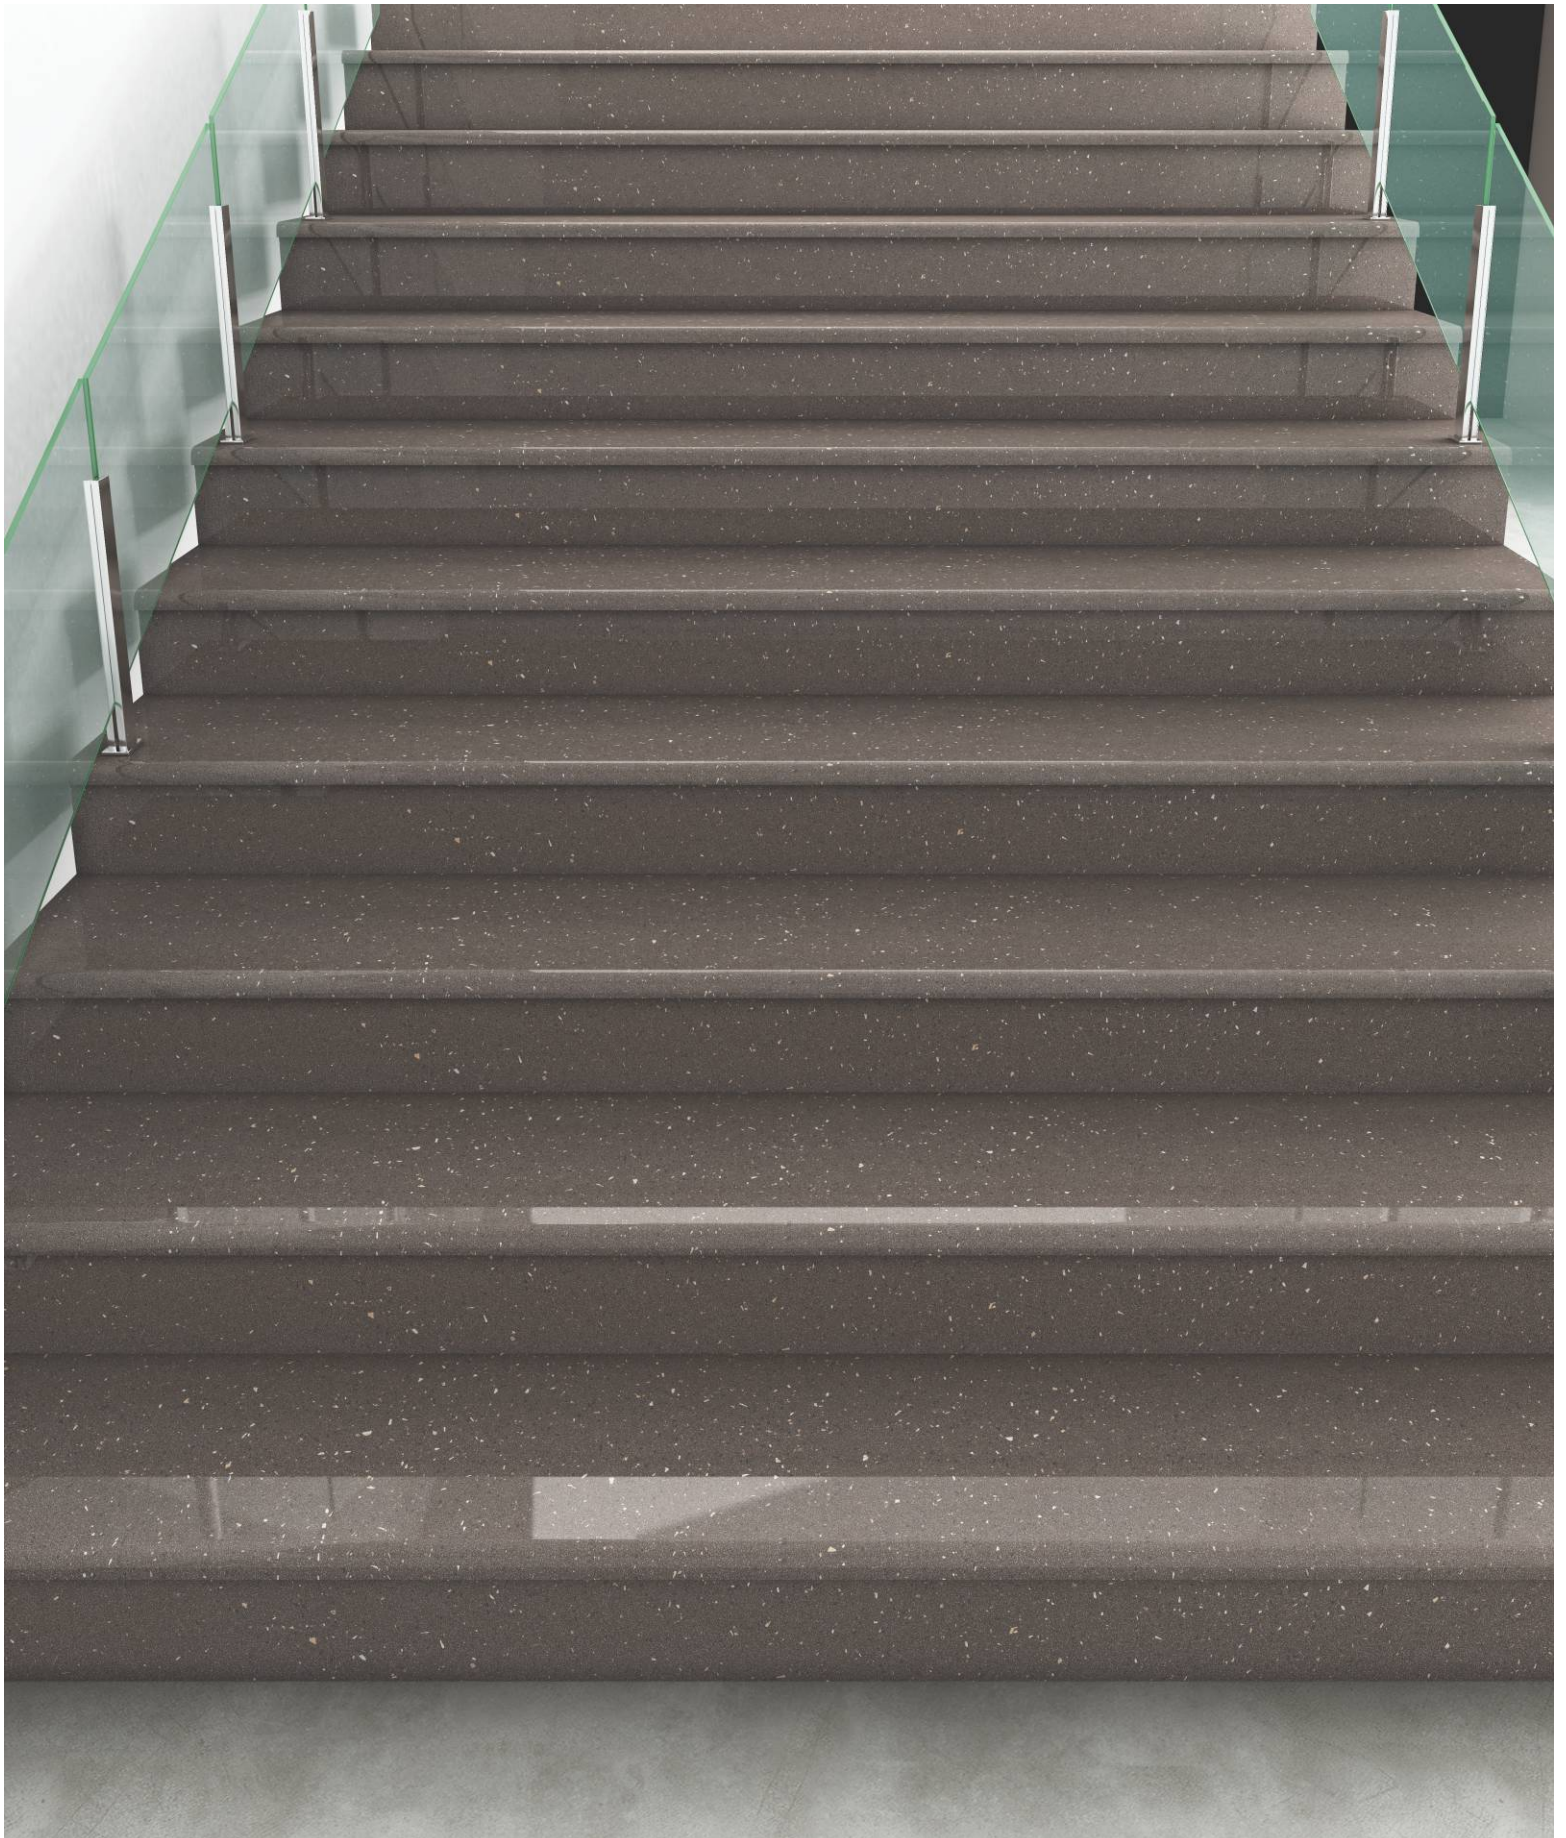

F E R R O C H I P S

<u>TYPOGOGY</u>	<u>THICKNESS</u>	<u>SIZE</u>	<u>FINISH</u>
FULLBODY	15mm	800x2400mm	GLOSSY