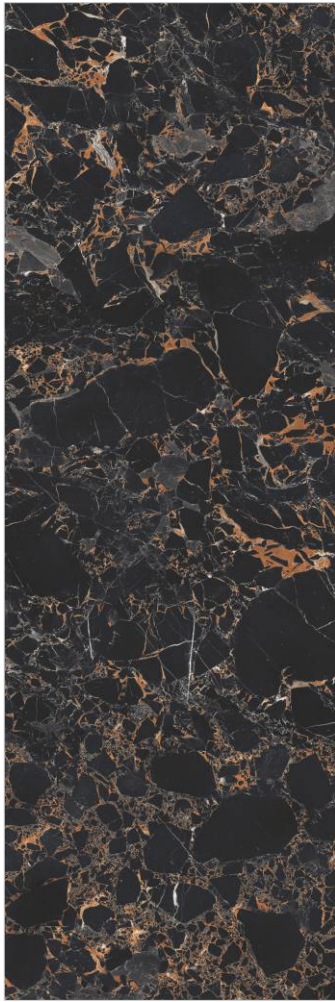

FINISH - GLOSSY

FACE 1

M U S H R O O M B L A C K

TYPOLOGY
COLOR BODY

THICKNESS
15mm

SIZE
800x2400mm

FINISH
GLOSSY

**THUNDER
BLACK**