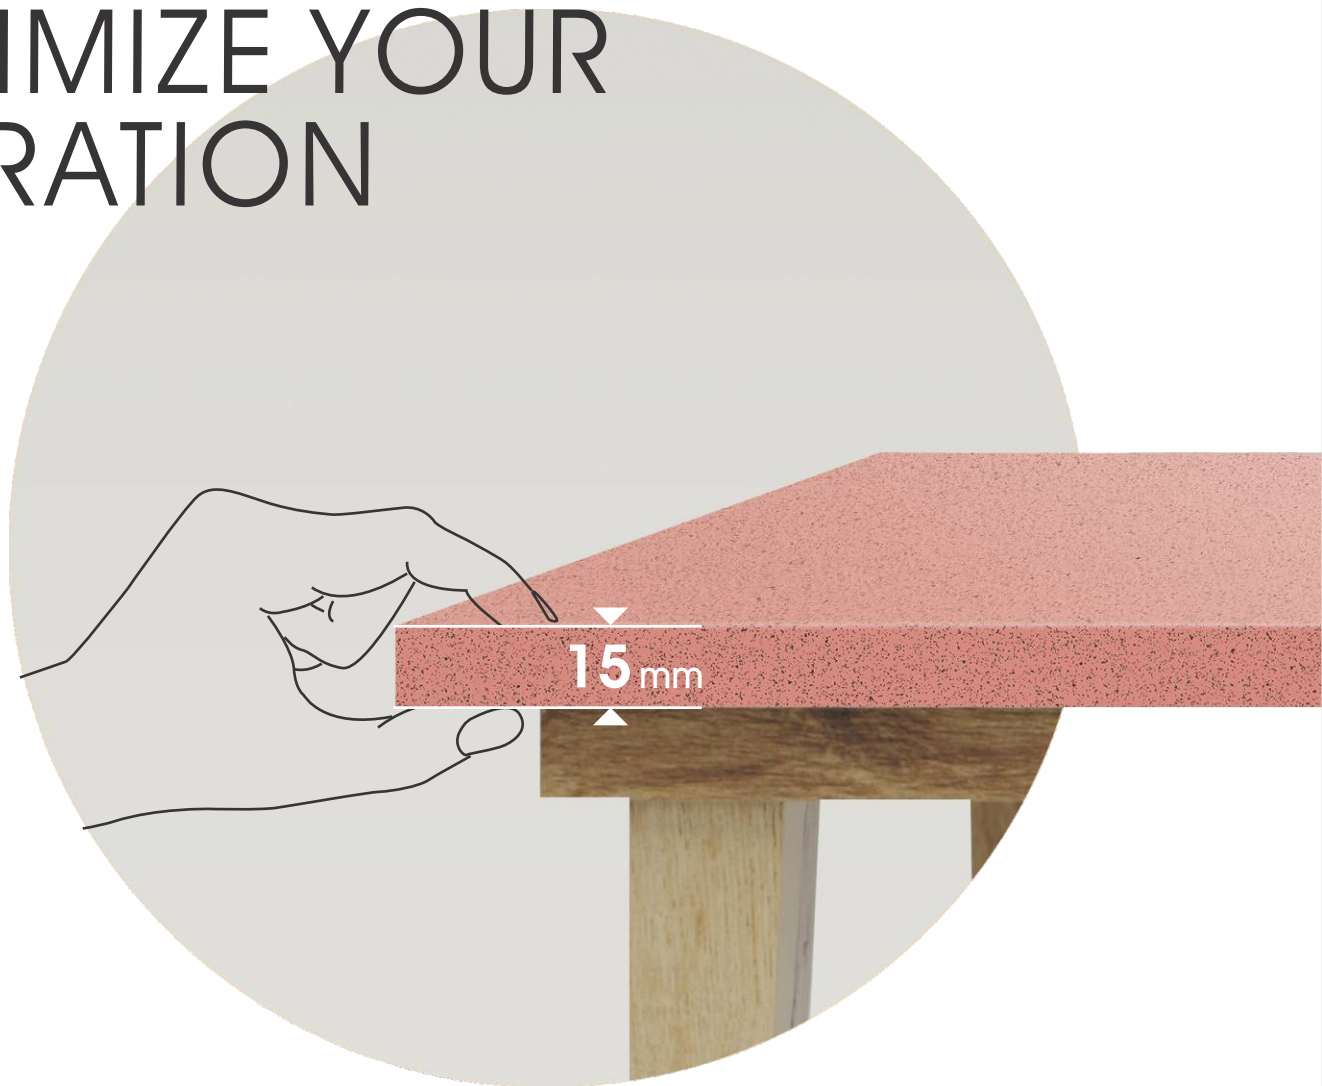

Various Reasons to choose Grandeur

800x
2400mm

FULLBODY
TILES

MODERN INCEPTION FOR UNIQUE PEOPLE

The 800x2400mm fullbody tiles of the Arlo collection are crafted to become the ideal choice for urban architectural style with their grand size and exuberant style.

01 SIZE

PERFECT SIZE THAT MAXIMIZE YOUR ASPIRATION

FULLBODY
800x2400mm

Arlo Smart Solid Surface is so innovative and versatile that they break down the barriers between surfaces for architecture and furnishing, between indoor and outdoor use. These tiles are not just the perfect size and modular formats for any flooring or wall, but also can dress everything, from the walls of a skyscraper to a garden table. With Arlo, the freedom to design grows, with solutions that were impossible until yesterday.