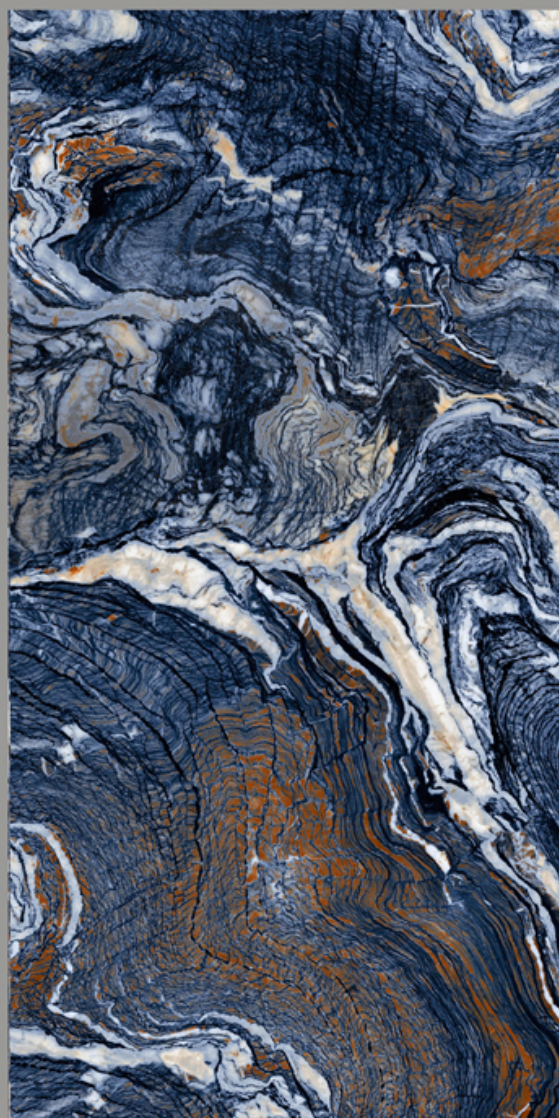

ESTORIA CHESTNUT

EXTREME ONYX BLACK

EXTREME ONYX BLUE

EXTREME ONYX CHOCO

FEZ BLACK

FIRE SAGON

FUSION BLUE

FUSION BROWN

GOLDEN LINES

IMPERIAL WHITE

JECOB BLACK

JECOB WHITE

KEBON BLUE

KEBON NERO

MARMOR AZUL

MARMOR BLACK

ROYAL STONE NATURAL

ROYAL TECTONIC

ROYAL VENDOM BLACK

ROYAL VENDOM BLUE

SHADOW BROWN

STONE BROWN

TRAVENTION NATURAL

TRIGER BLUE

WHITE PANDA

WILD CANVA BROWN

ZAECI BROWN

ZAECI SHERWIN

ZARONI BROWN

ZELMIRA BLACK

ZERONIC CHARCOAL