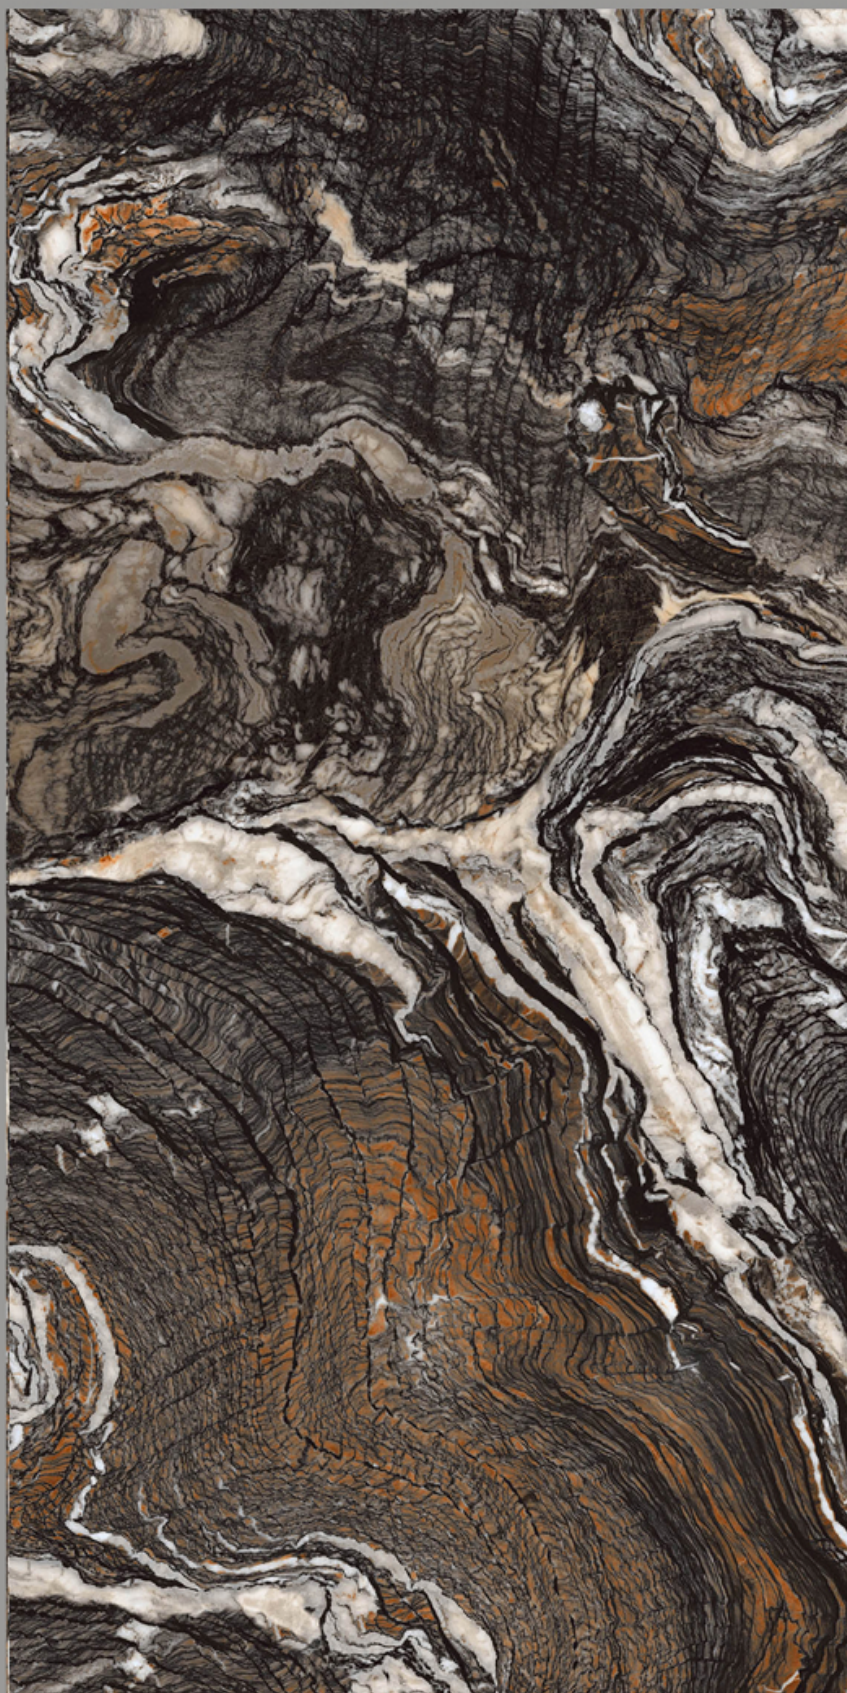

ESTORIA CHESTNUT

EXTREME ONYX BLACK

EXTREME ONYX BLUE

EXTREME ONYX CHOCO

FEZ BLACK

FIRE SAGON

FUSION BLUE

FUSION BROWN

GOLDEN LINES

IMPERIAL WHITE

JECOB BLACK

JECOB WHITE

KEBON BLUE

KEBON NERO

MARMOR AZUL

MARMOR BLACK

ROYAL STONE NATURAL

ROYAL TECTONIC

ROYAL VENDOM BLACK

ROYAL VENDOM BLUE

SHADOW BROWN

STONE BROWN

TRAVENTION NATURAL

TRIGER BLUE

WHITE PANDA

WILD CANVA BROWN

ZAECI BROWN

ZAECI SHERWIN

ZARONI BROWN

ZELMIRA BLACK

ZERONIC CHARCOAL