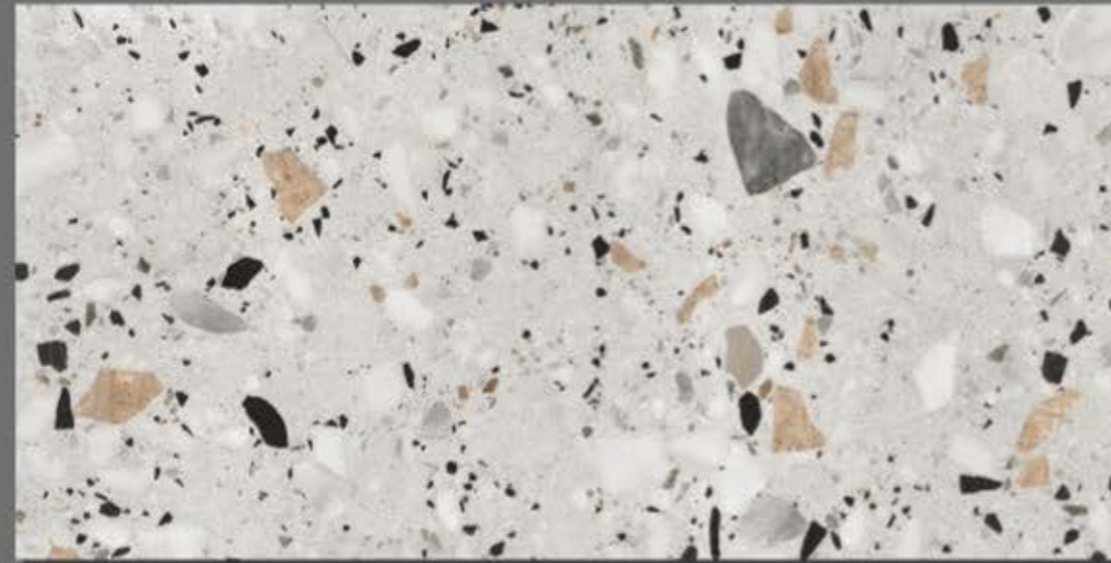

Finish
Glossy

GVT & PGVT
STUBAI ONYX

Size :
600x1200 MM

Finish
Glossy

GVT & PGVT
TERRACORA BEIGE

Size :
600x1200 MM

Finish
Glossy

GVT & PGVT
TERRAZO BROWN