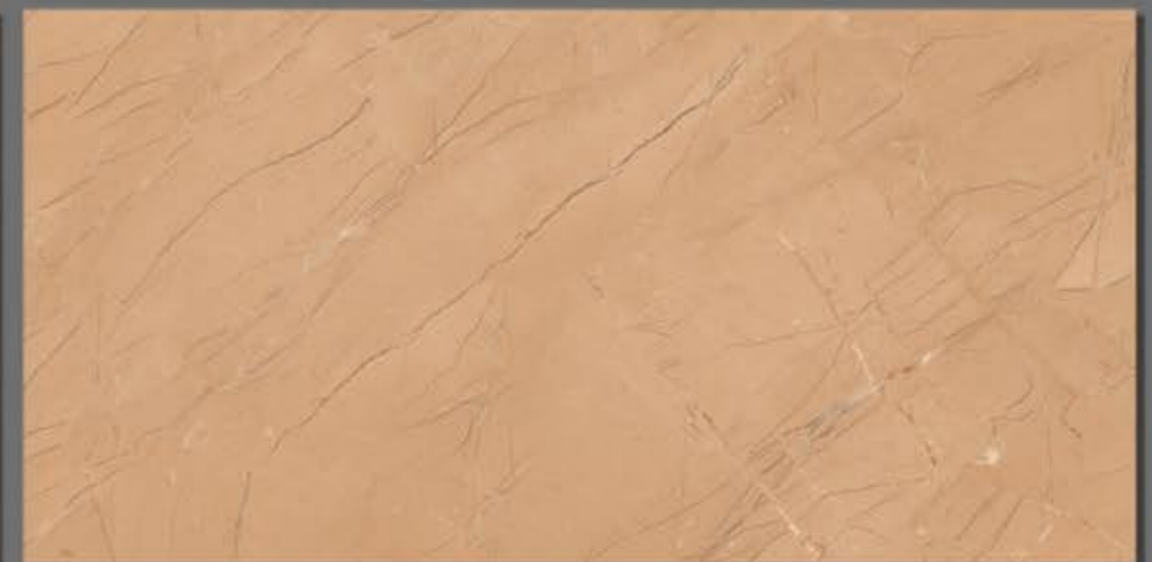

GVT & PGVT
LEVENDER BROWN

Size :
600x1200 MM

Finish
Glossy