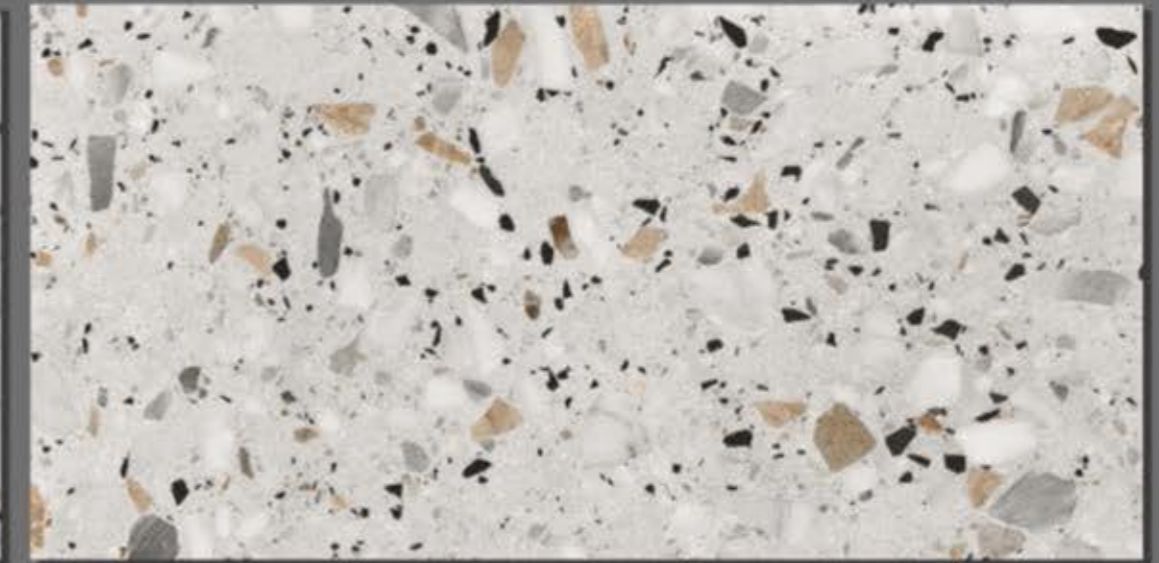

Finish
Glossy

GVT & PGVT
STUBAI ONYX

Size :
600x1200 MM

Finish
Glossy

GVT & PGVT
TERRACORA BEIGE

Size :
600x1200 MM

Finish
Glossy

GVT & PGVT
TERRAZO BROWN