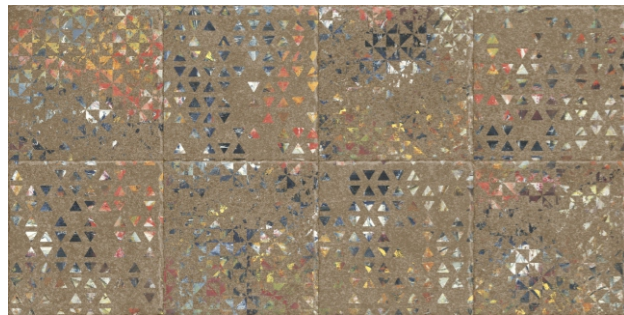

300x600mm | Matt Finish | Digital Wall Tiles

Applicable Areas :

- Residential Areas
- Schools & Colleges
- Religious Palaces
- Shops & Malls
- Hotels & Restaurants

QUTONE
INNOVATIONS & MORE...

VITA BEIGE