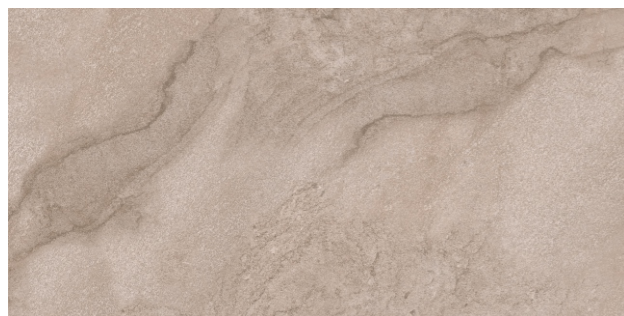

300x600mm | Matt Finish | Digital Wall Tiles

Applicable Areas :

- Residential Areas
- Schools & Colleges
- Religious Palaces
- Shops & Malls
- Hotels & Restaurants

MONET BEIGE

MONET MULTI DECOR

MONET BROWN