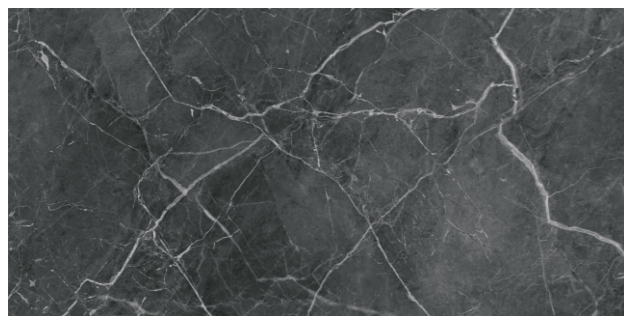

PERLOTO DECOR

PERLOTO NOIR