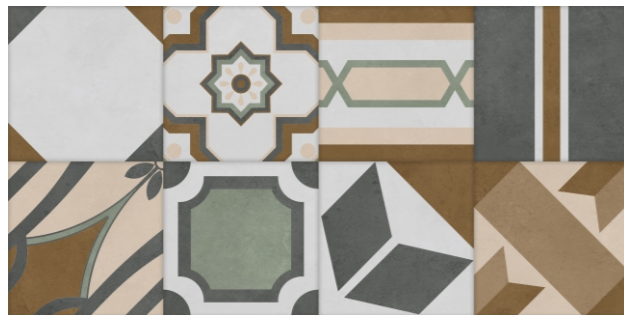

TEORIA DARK

300x600mm | Matt Finish | Digital Wall Tiles

Applicable Areas :

-  Residential Areas
-  Schools & Colleges
-  Religious Palaces
-  Shops & Malls
-  Hotels & Restaurants

OGNI BEIGE

OGNI MULTI DECOR HL-1