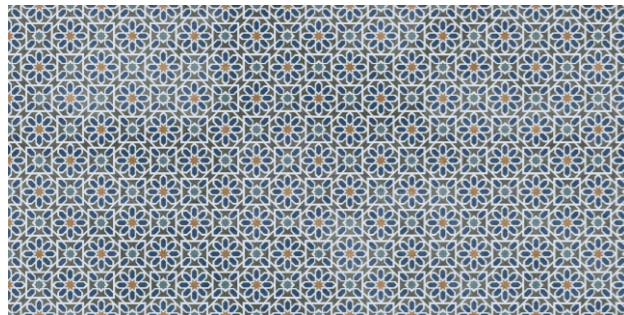

SMOOTH LIGHT BLUE