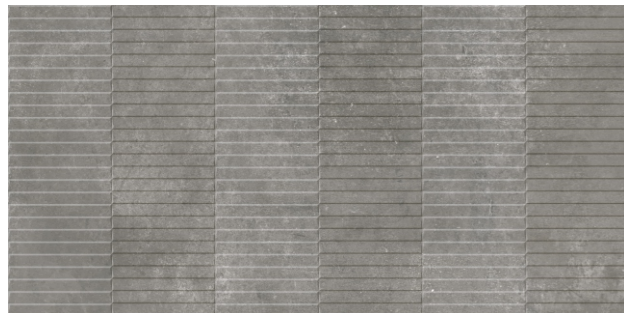

300x600mm | Matt Finish | Digital Wall Tiles

Applicable Areas :

- Residential Areas
- Schools & Colleges
- Religious Palaces
- Shops & Malls
- Hotels & Restaurants

QUTONE
INNOVATIONS & MORE...

CRUST GREY