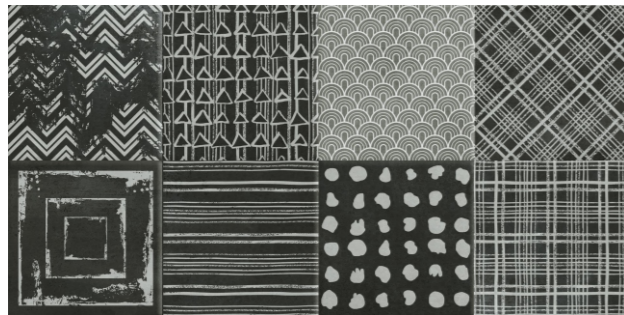

300x600mm | Matt Finish | Digital Wall Tiles

Applicable Areas :

- Residential Areas
- Schools & Colleges
- Religious Palaces
- Shops & Malls
- Hotels & Restaurants

QUTONE
INNOVATIONS & MORE...

SOLID GREY