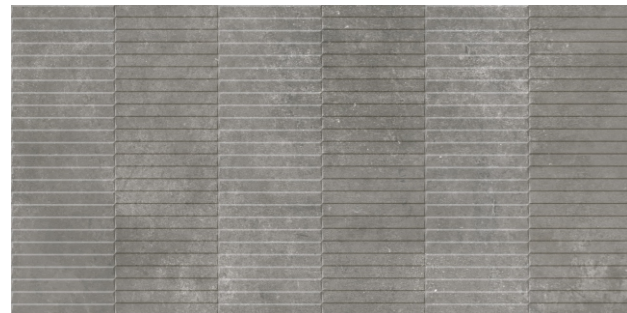

CLASTIC GREY