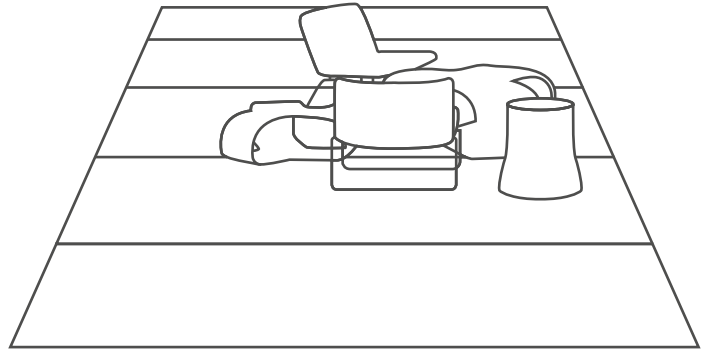

DESIGN NAME : **Fusion Ivory**

SIZE : **800x2400mm**

THICKNESS : **15mm**

FINISH : **Polished**