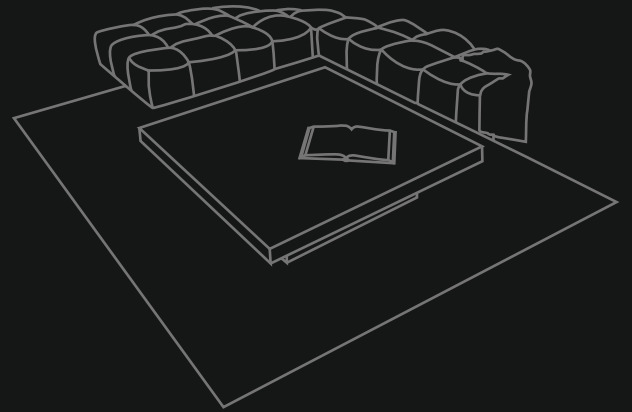

SIZE : **800x2400mm**

THICKNESS : **15mm**

FINISH : **Polished**

DESIGN NAME : **Fusion White**

SIZE : **800x2400mm**

THICKNESS : **15mm**

FINISH : **Polished**

KITCHEN PLATFORM

DESIGN NAME : **Tierra Bianco**

SIZE : **800x2400mm**

THICKNESS : **15mm**

FINISH : **Polished & Matt**

CENTER TABLE

WALL PANELING

DESIGN NAME : **Tierra Bianco**

SIZE : **800x2400mm**