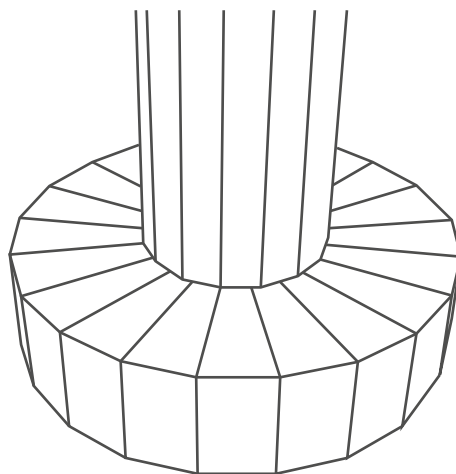

DESIGN NAME : **Tierra Bianco**

SIZE : **800x2400mm**

THICKNESS : **15mm**

FINISH : **Polished & Matt**

CENTER TABLE

WALL PANELING

DESIGN NAME : **Tierra Bianco**

SIZE : **800x2400mm**

THICKNESS : **15mm**

FINISH : **Polished & Matt**

FURNITURE COVERING

DESIGN NAME : **Tierra Graphito**

SIZE : **800x2400mm**

THICKNESS : **15mm**

FINISH : **Polished & Matt**

DESIGN NAME : **Tierra Graphito**

SIZE : **800x2400mm**

THICKNESS : **15mm**

FINISH : **Polished & Matt**

SITOUT

DESIGN NAME : **Tierra Graphito**

SIZE : **800x2400mm**

THICKNESS : **15mm**

FINISH : **Polished & Matt**