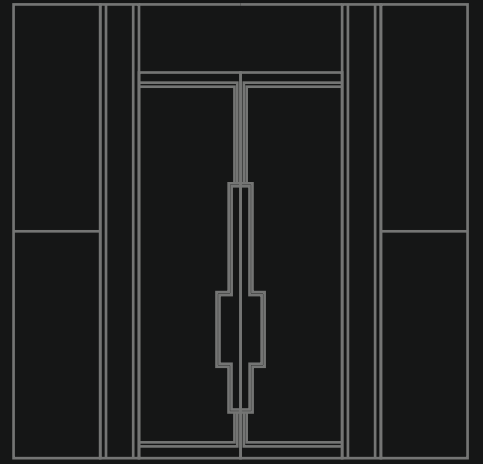

DESIGN NAME : **Fusion Brown**

SIZE : **800x2400mm**

THICKNESS : **15mm**

FINISH : **Polished**