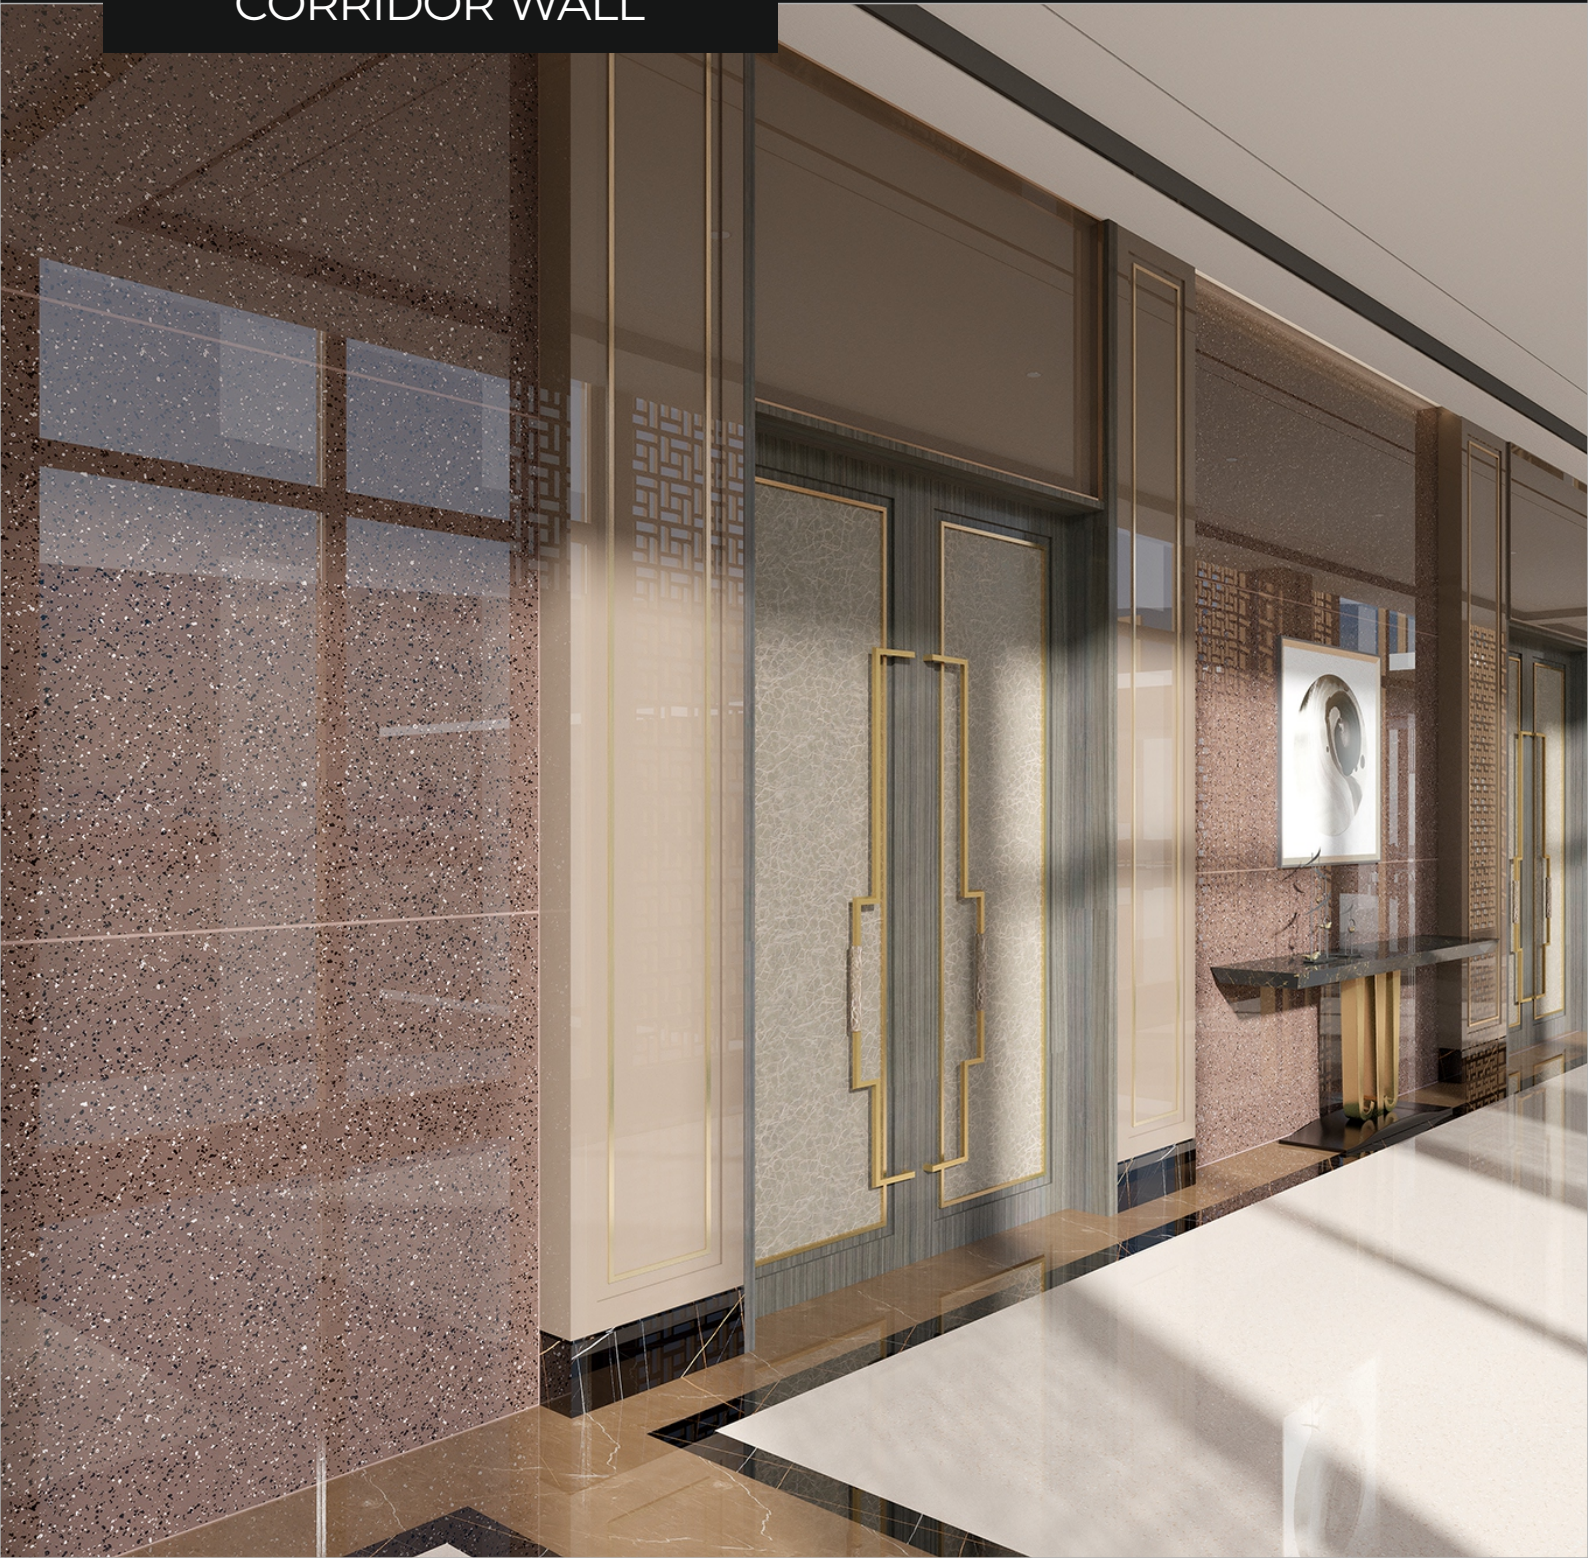

DESIGN NAME : **Fusion Brown**

SIZE : **800x2400mm**

THICKNESS : **15mm**

FINISH : **Polished**

CORRIDOR WALL

WASH BASIN UNIT

DESIGN NAME : **Fusion Grey**

SIZE : **800x2400mm**