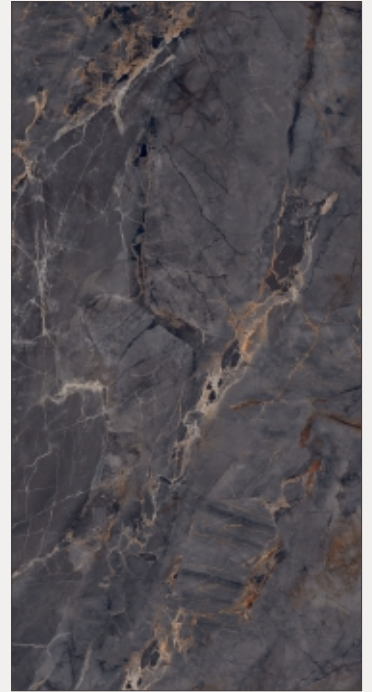

BERLIN GREY

Size : 800x1600mm
Faces : 4
Finish : HIGHGLOSSY
Series : INNO BELLA SHEEN