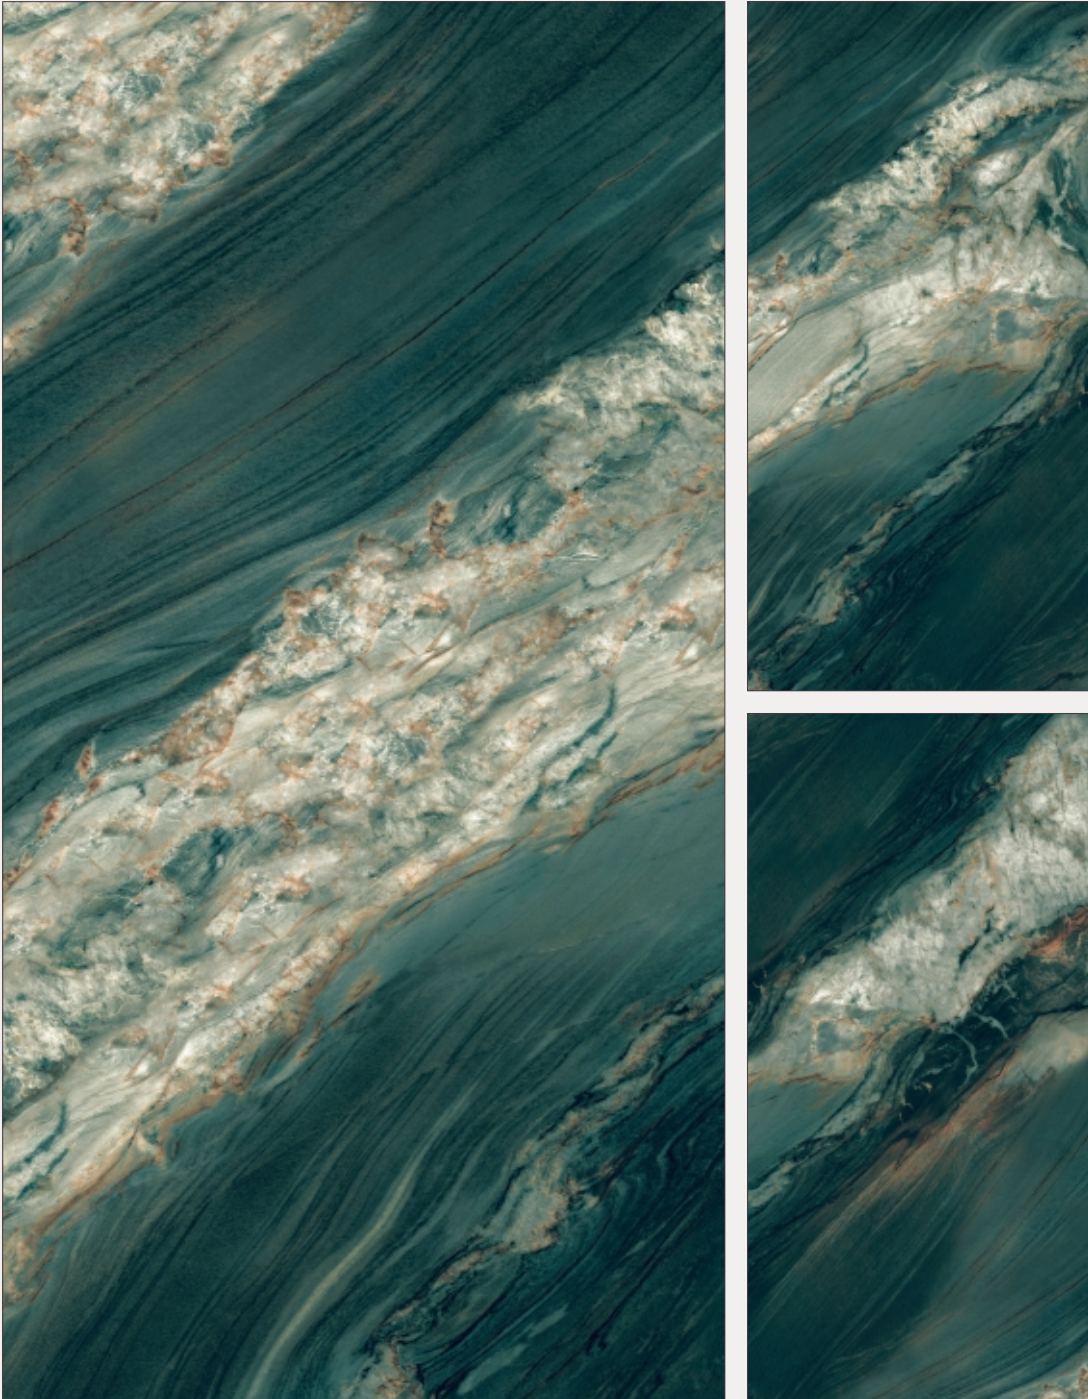

EXCELLENT AQUA

Size : 800x1600mm
Faces : 3
Finish : HIGHGLOSSY
Series : INNO BELLA RAINBOW