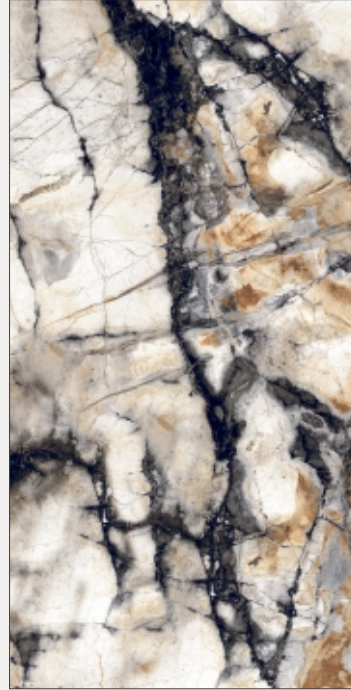

SNOW ICE BLACK

Size : 800x1600mm
Faces : 3
Finish : HIGHGLOSSY
Series : INNO BELLA RAINBOW