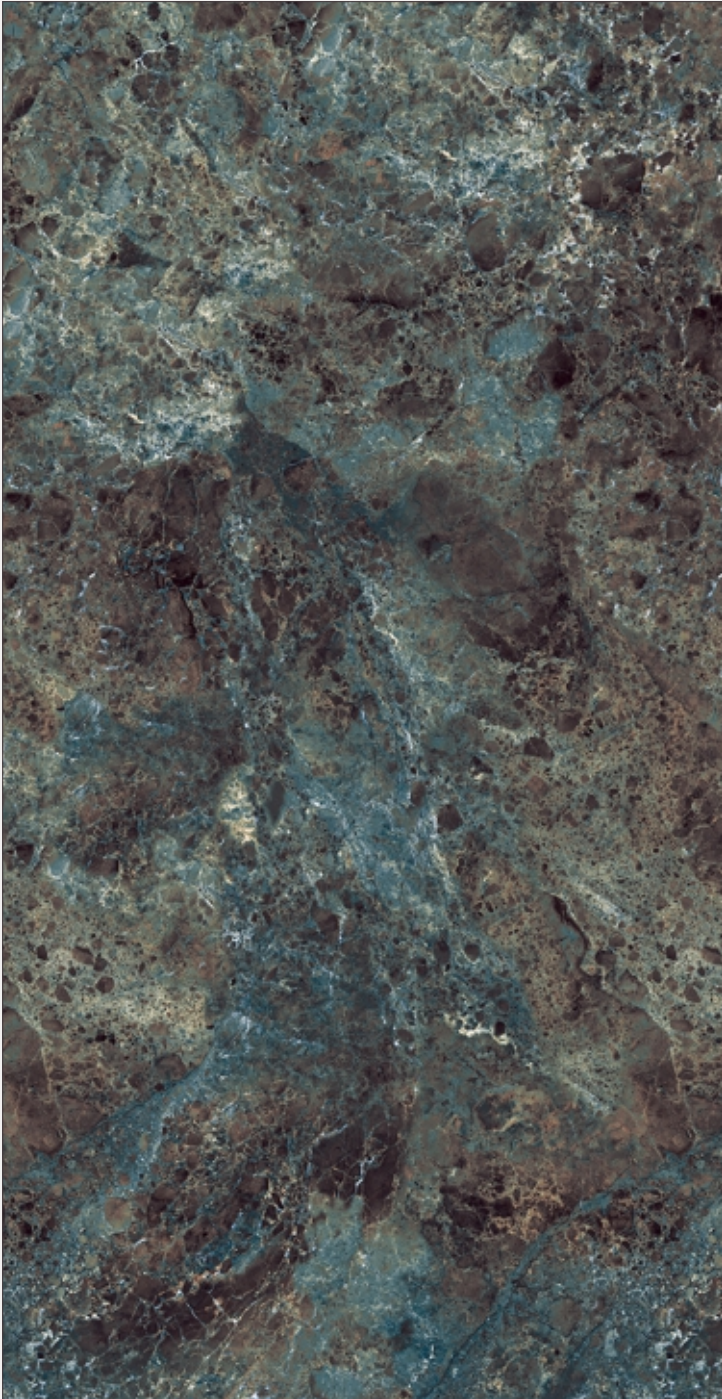

Low Water Absorption

Eco Friendly

Random Design

EMPREDOR AQUA

Size : 800x1600mm
Faces : 3
Finish : HIGHGLOSSY
Series : INNO BELLA RAINBOW

STONEX GREEN

APPLICATIONS

-  Digital Printing +
-  Low Water Absorption
-  Eco-Friendly
-  Random Design