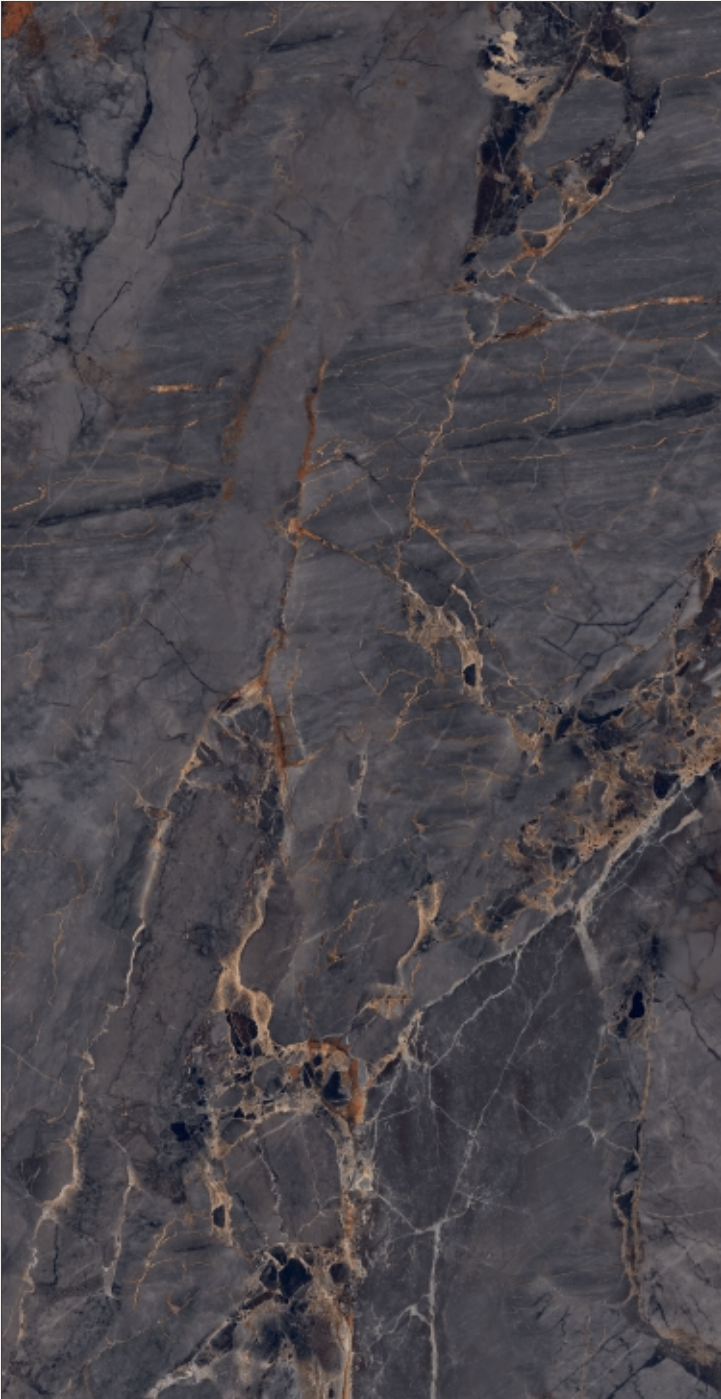

BERLIN GREY

Size : 800x1600mm
Faces : 4
Finish : HIGHGLOSSY
Series : INNO BELLA SHEEN