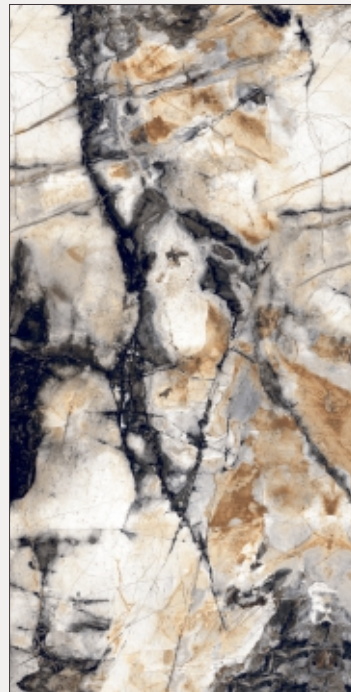

SNOW ICE BLACK

Size : 800x1600mm
Faces : 3
Finish : HIGHGLOSSY
Series : INNO BELLA RAINBOW