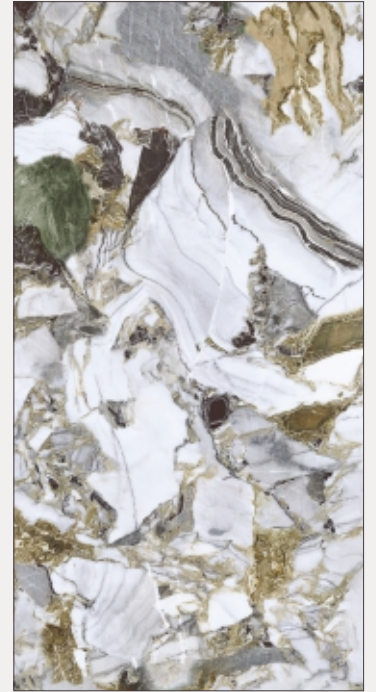

STONEX GREEN

Size : 800x1600mm
Faces : 5
Finish : HIGHGLOSSY
Series : INNO BELLA RAINBOW