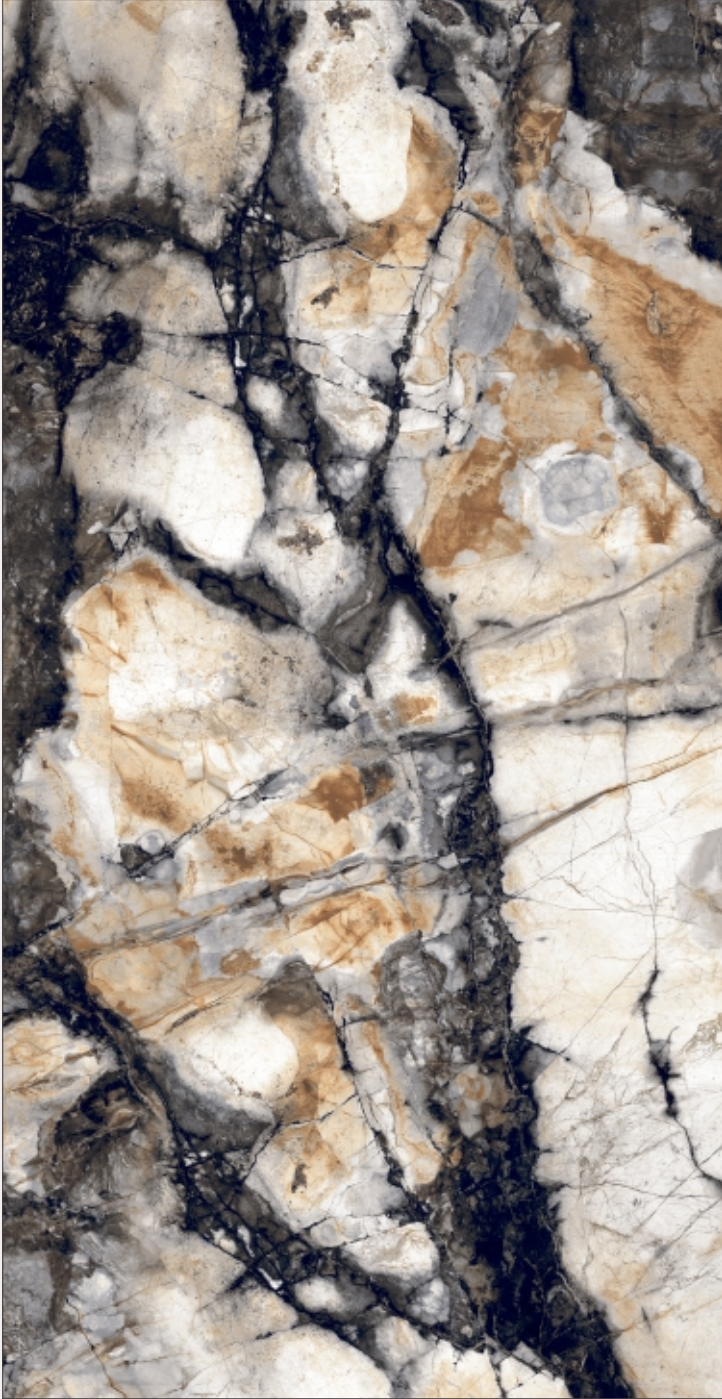

SNOW ICE BLACK

Size : 800x1600mm
Faces : 3
Finish : HIGHGLOSSY
Series : INNO BELLA RAINBOW