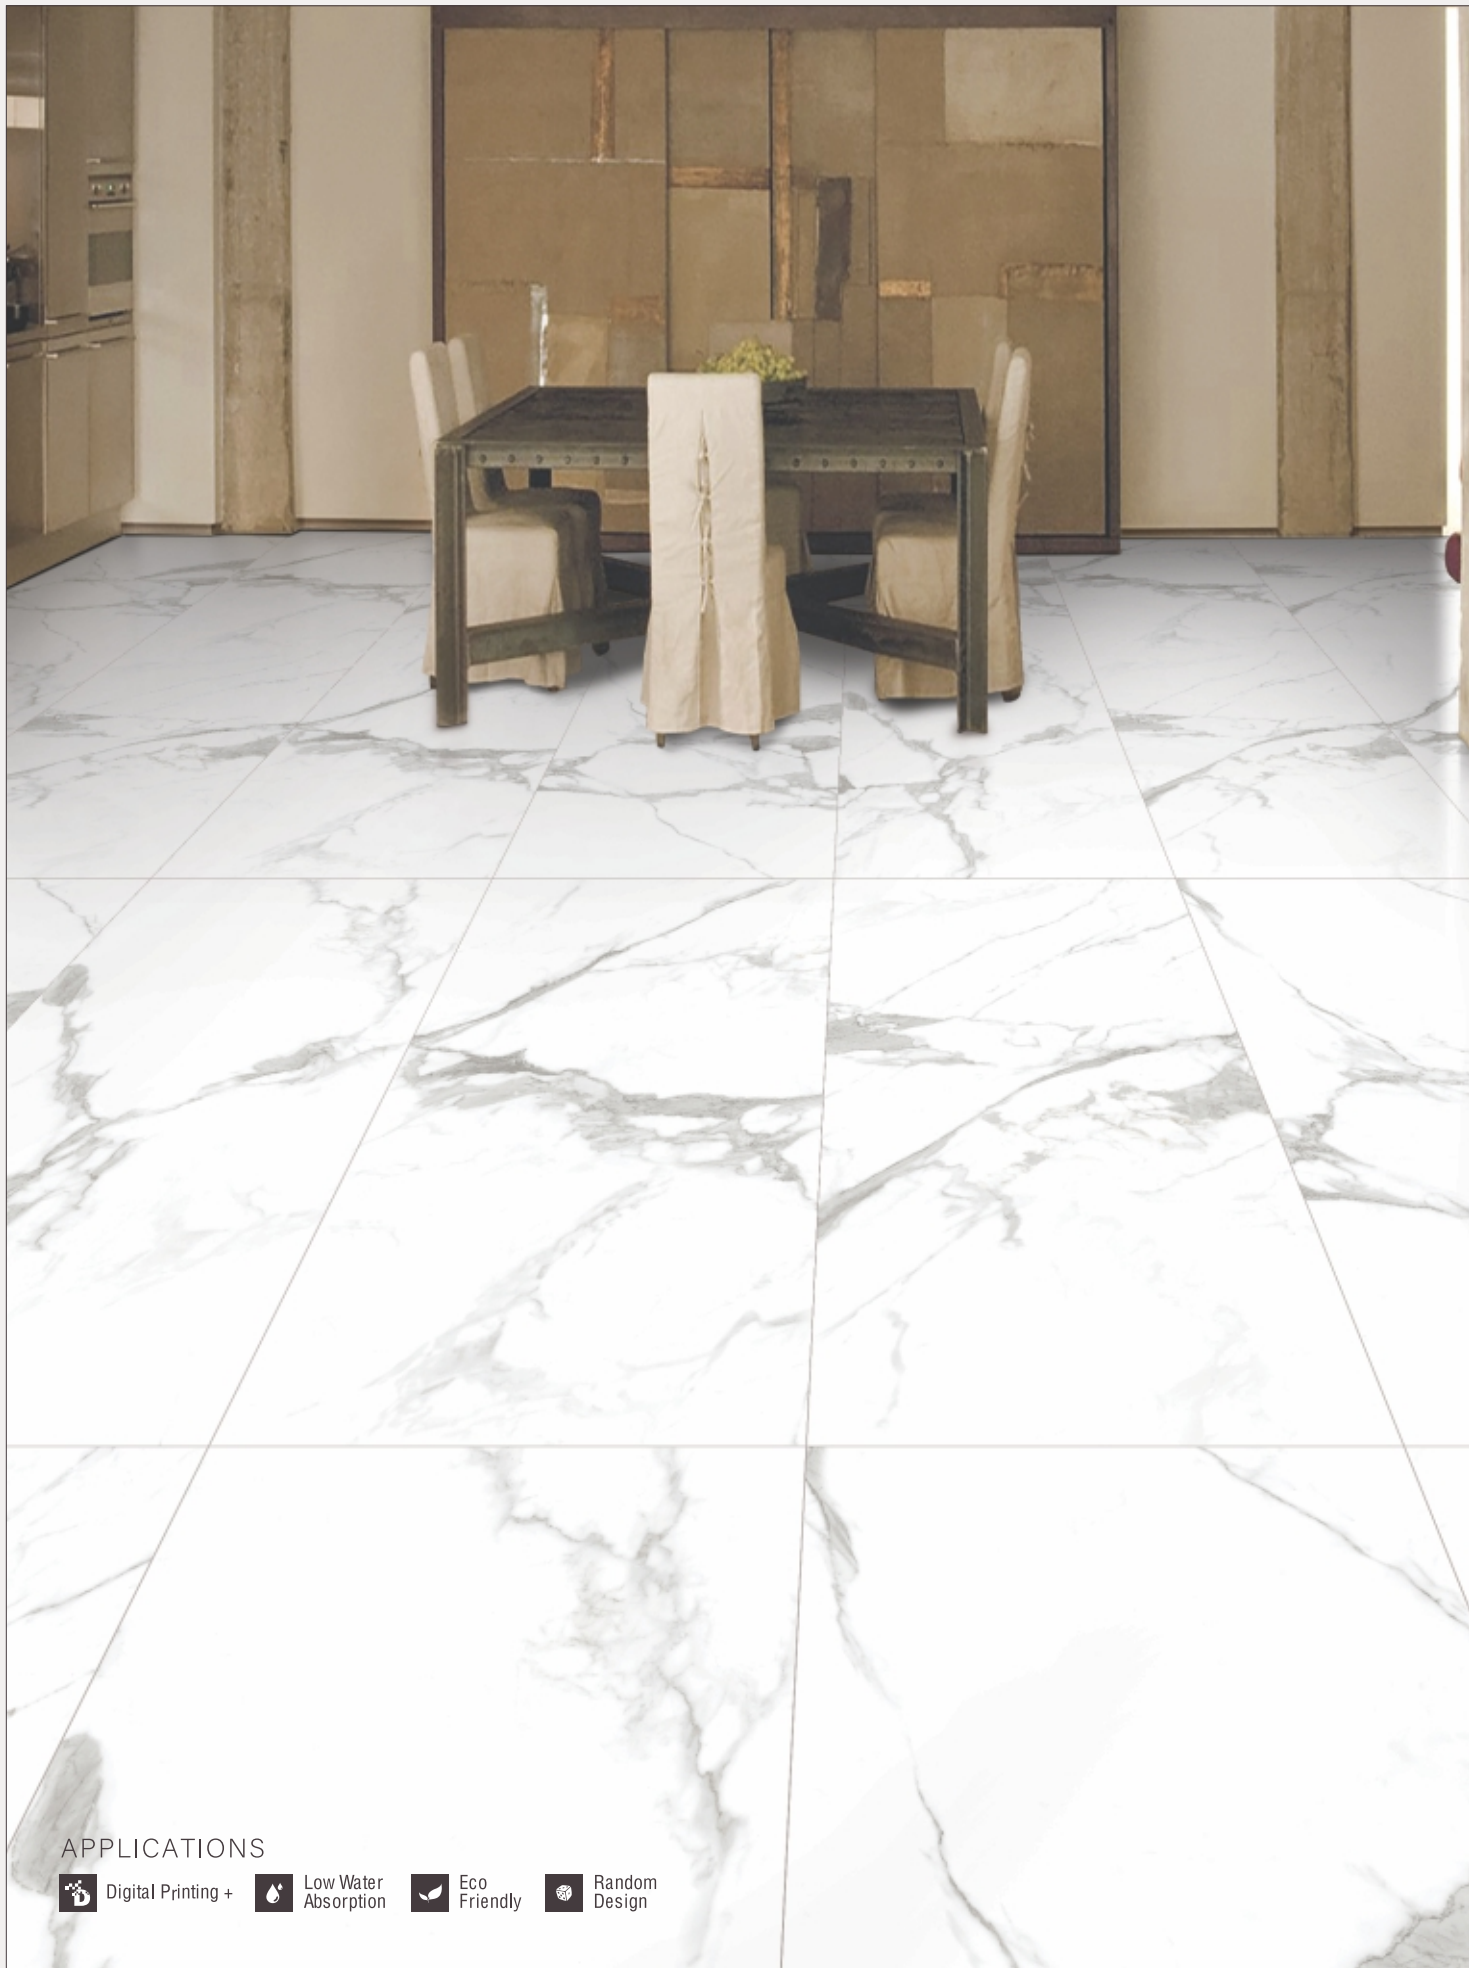

CRYSTAL WHITE

APPLICATIONS

-  Digital Printing +
-  Low Water Absorption
-  Eco Friendly
-  Random Design

CRYSTAL WHITE

Size : **800x1600mm**
Faces : 1
Finish : HIGHGLOSSY
Series : INNO BELLA BRIGHT

STATUARIO SERENA