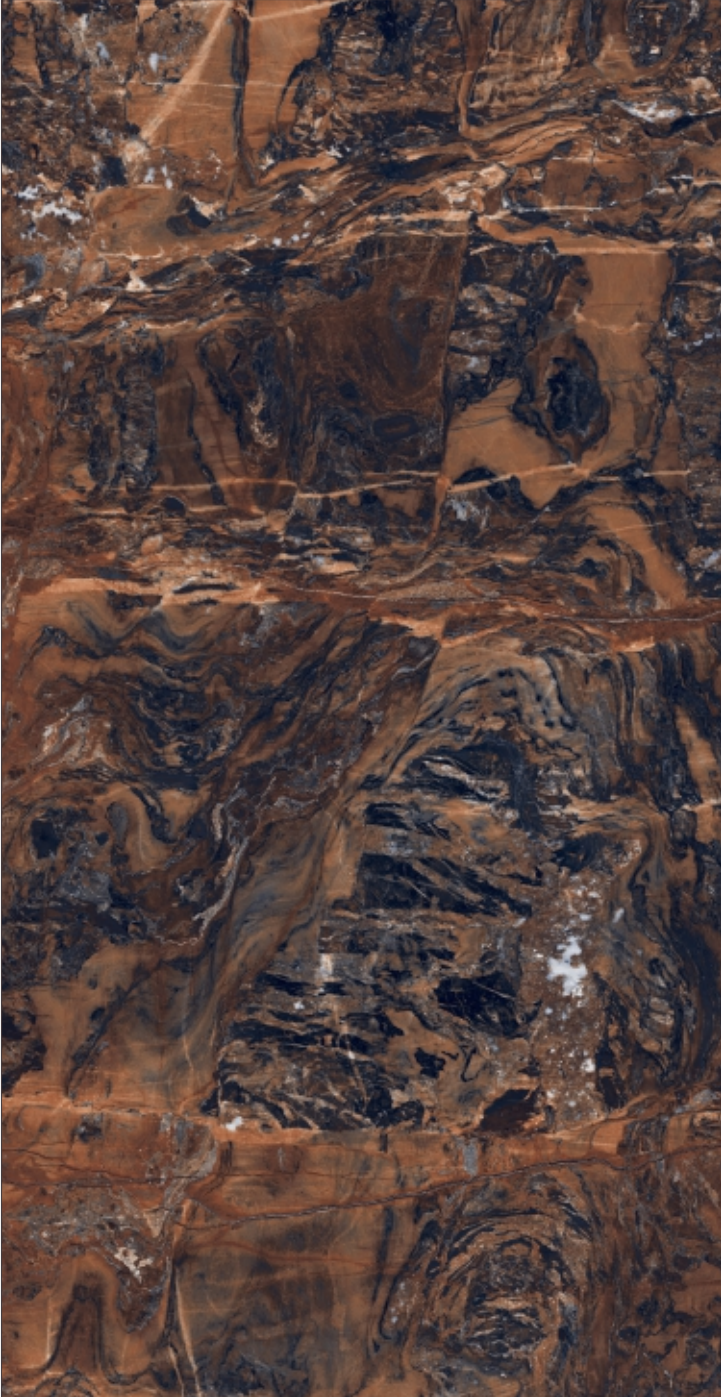

LUNAR MULTI

Size : 800x1600mm
Faces : 5
Finish : HIGHGLOSSY
Series : INNO BELLA RAINBOW