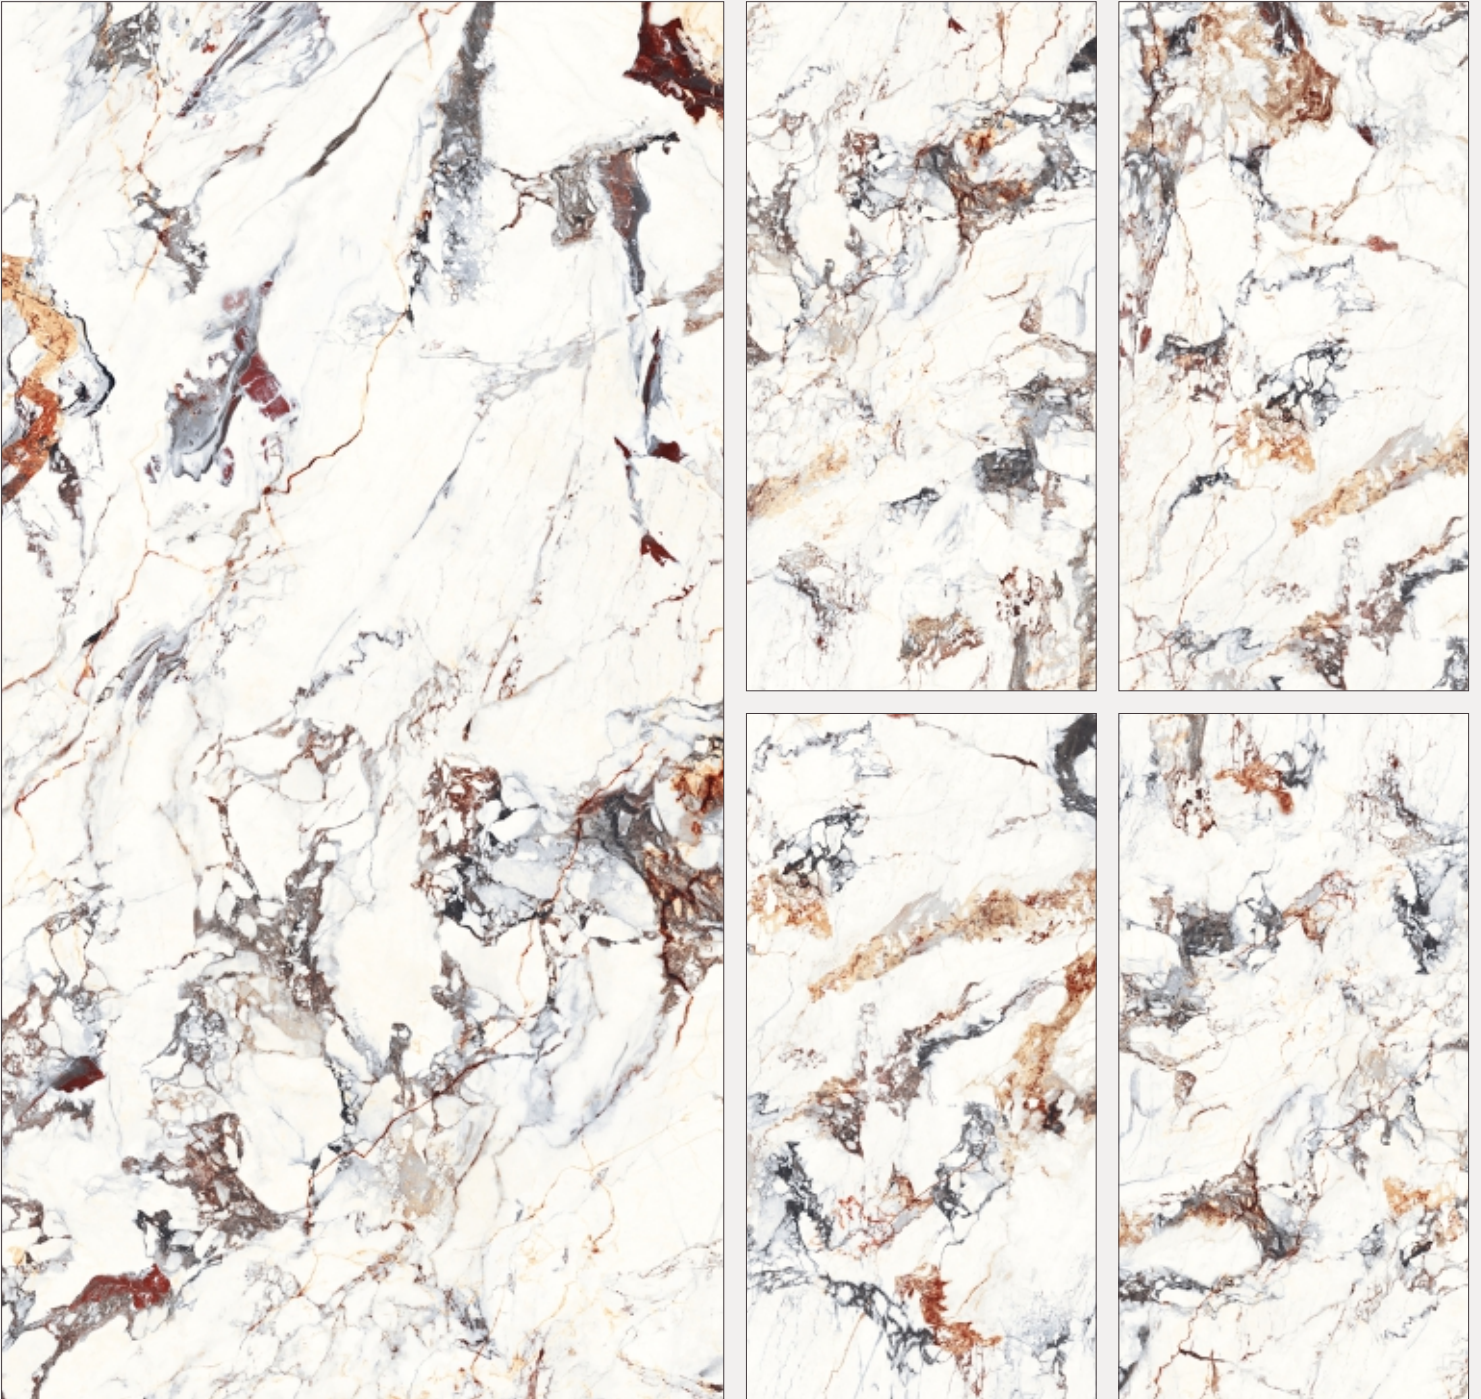

CALCUTTA PURE GOLD

Size : 800x1600mm
Faces : 5
Finish : HIGHGLOSSY
Series : INNO BELLA RAINBOW

SEASHORE AQUA

APPLICATIONS

-  Digital Printing +
-  Low Water Absorption
-  Eco Friendly
-  Random Design

SEASHORE AQUA