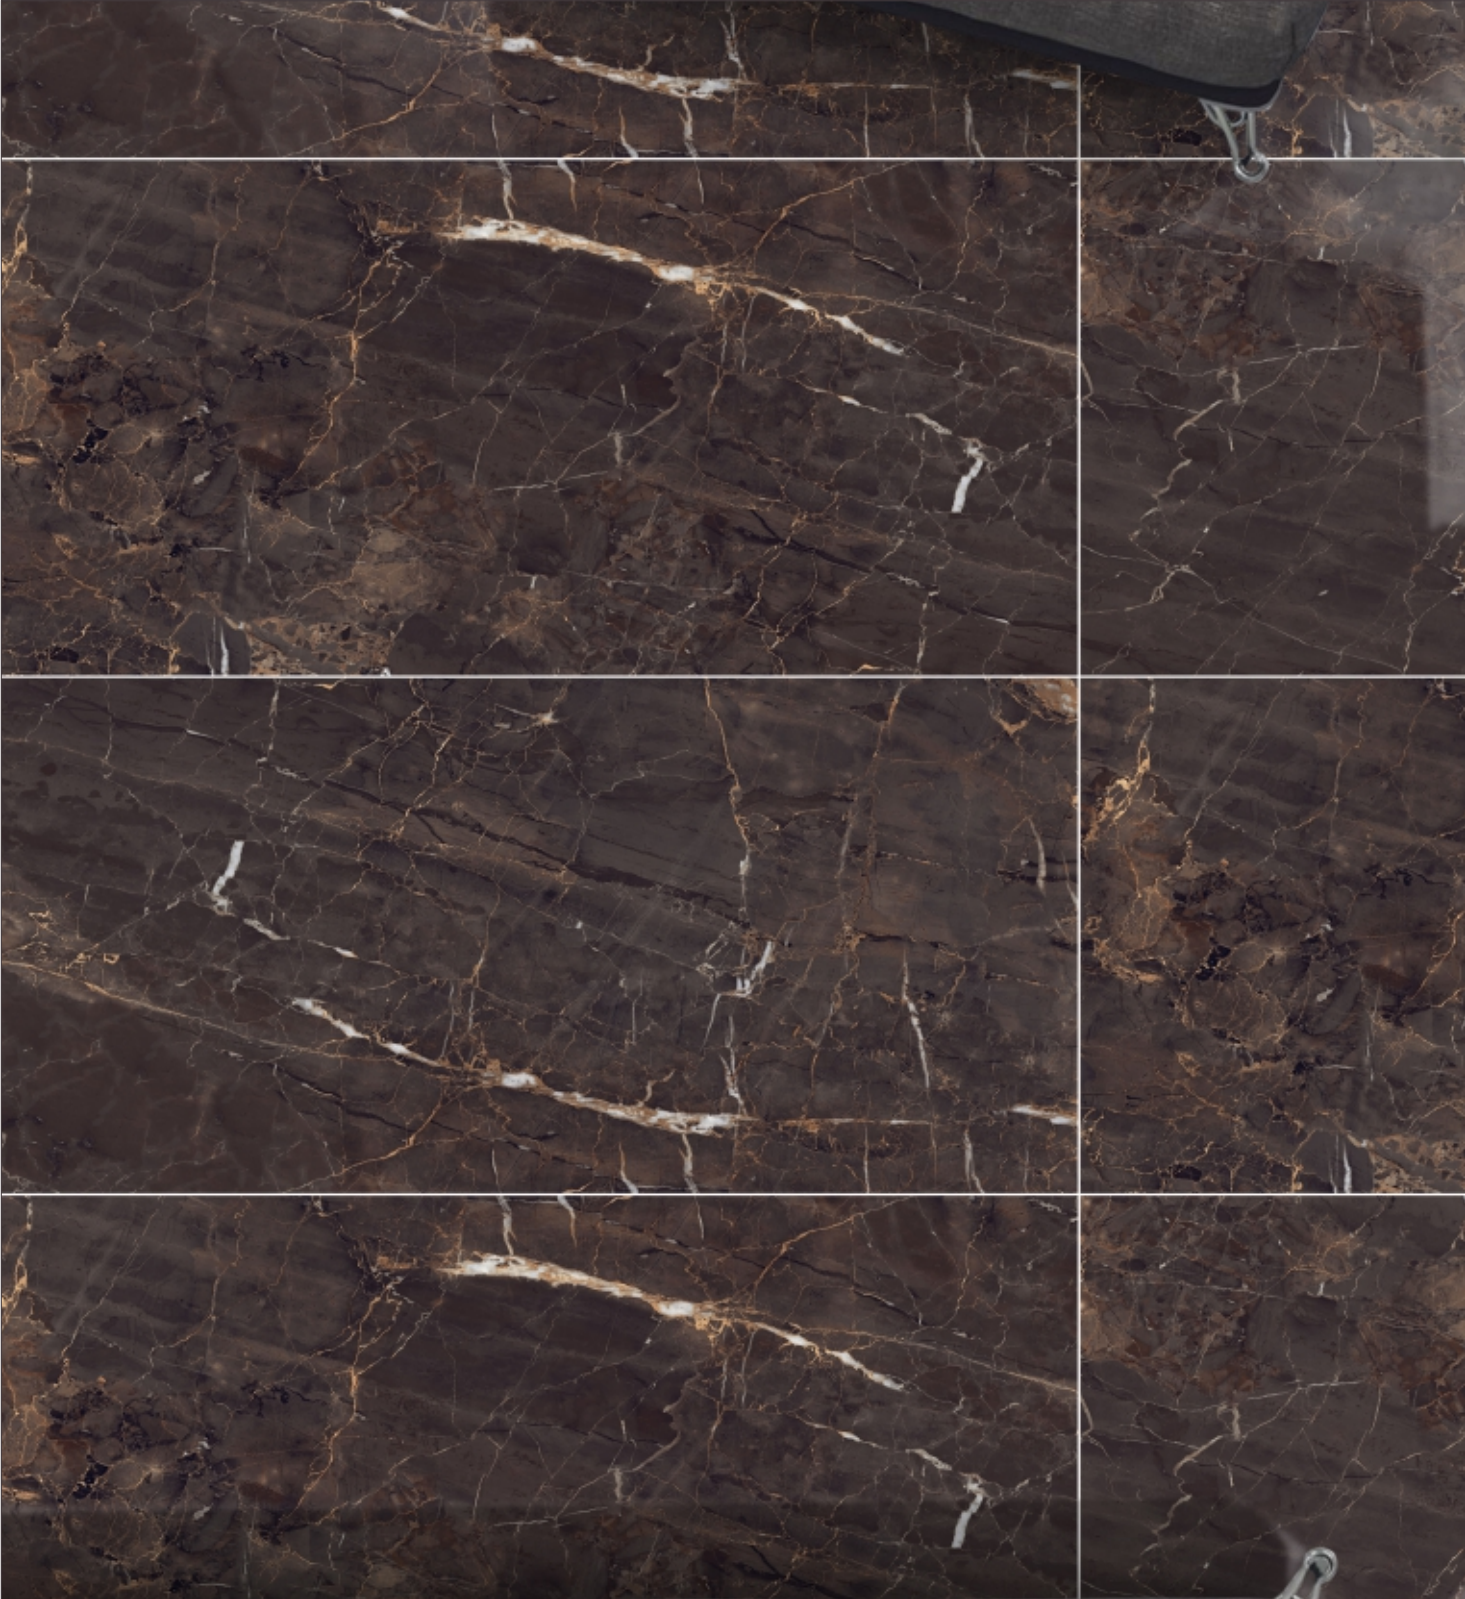

ONTARIO CHOCO

APPLICATIONS

- Digital Printing +
- Low Water Absorption
- Eco Friendly
- Random Design