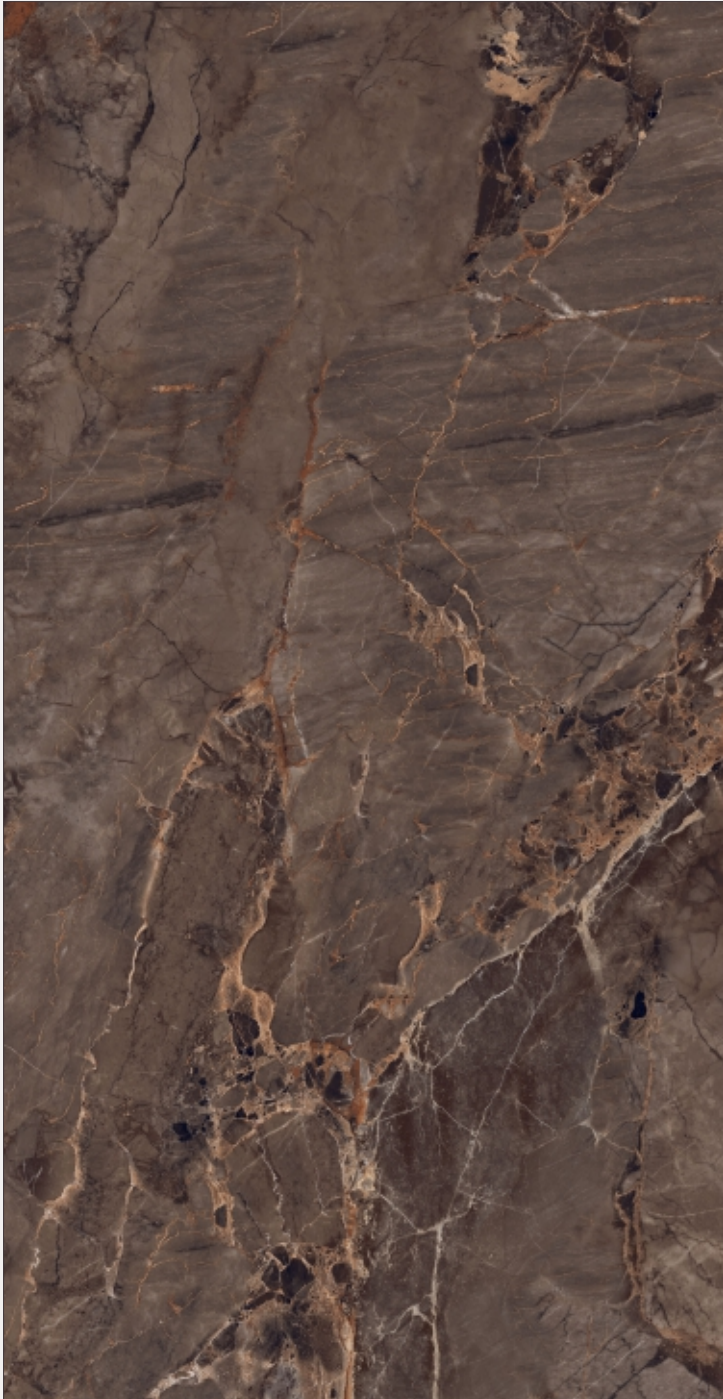

BERLIN CHOCO

Size : 800x1600mm
Faces : 4
Finish : HIGHGLOSSY
Series : INNO BELLA BRIGHT