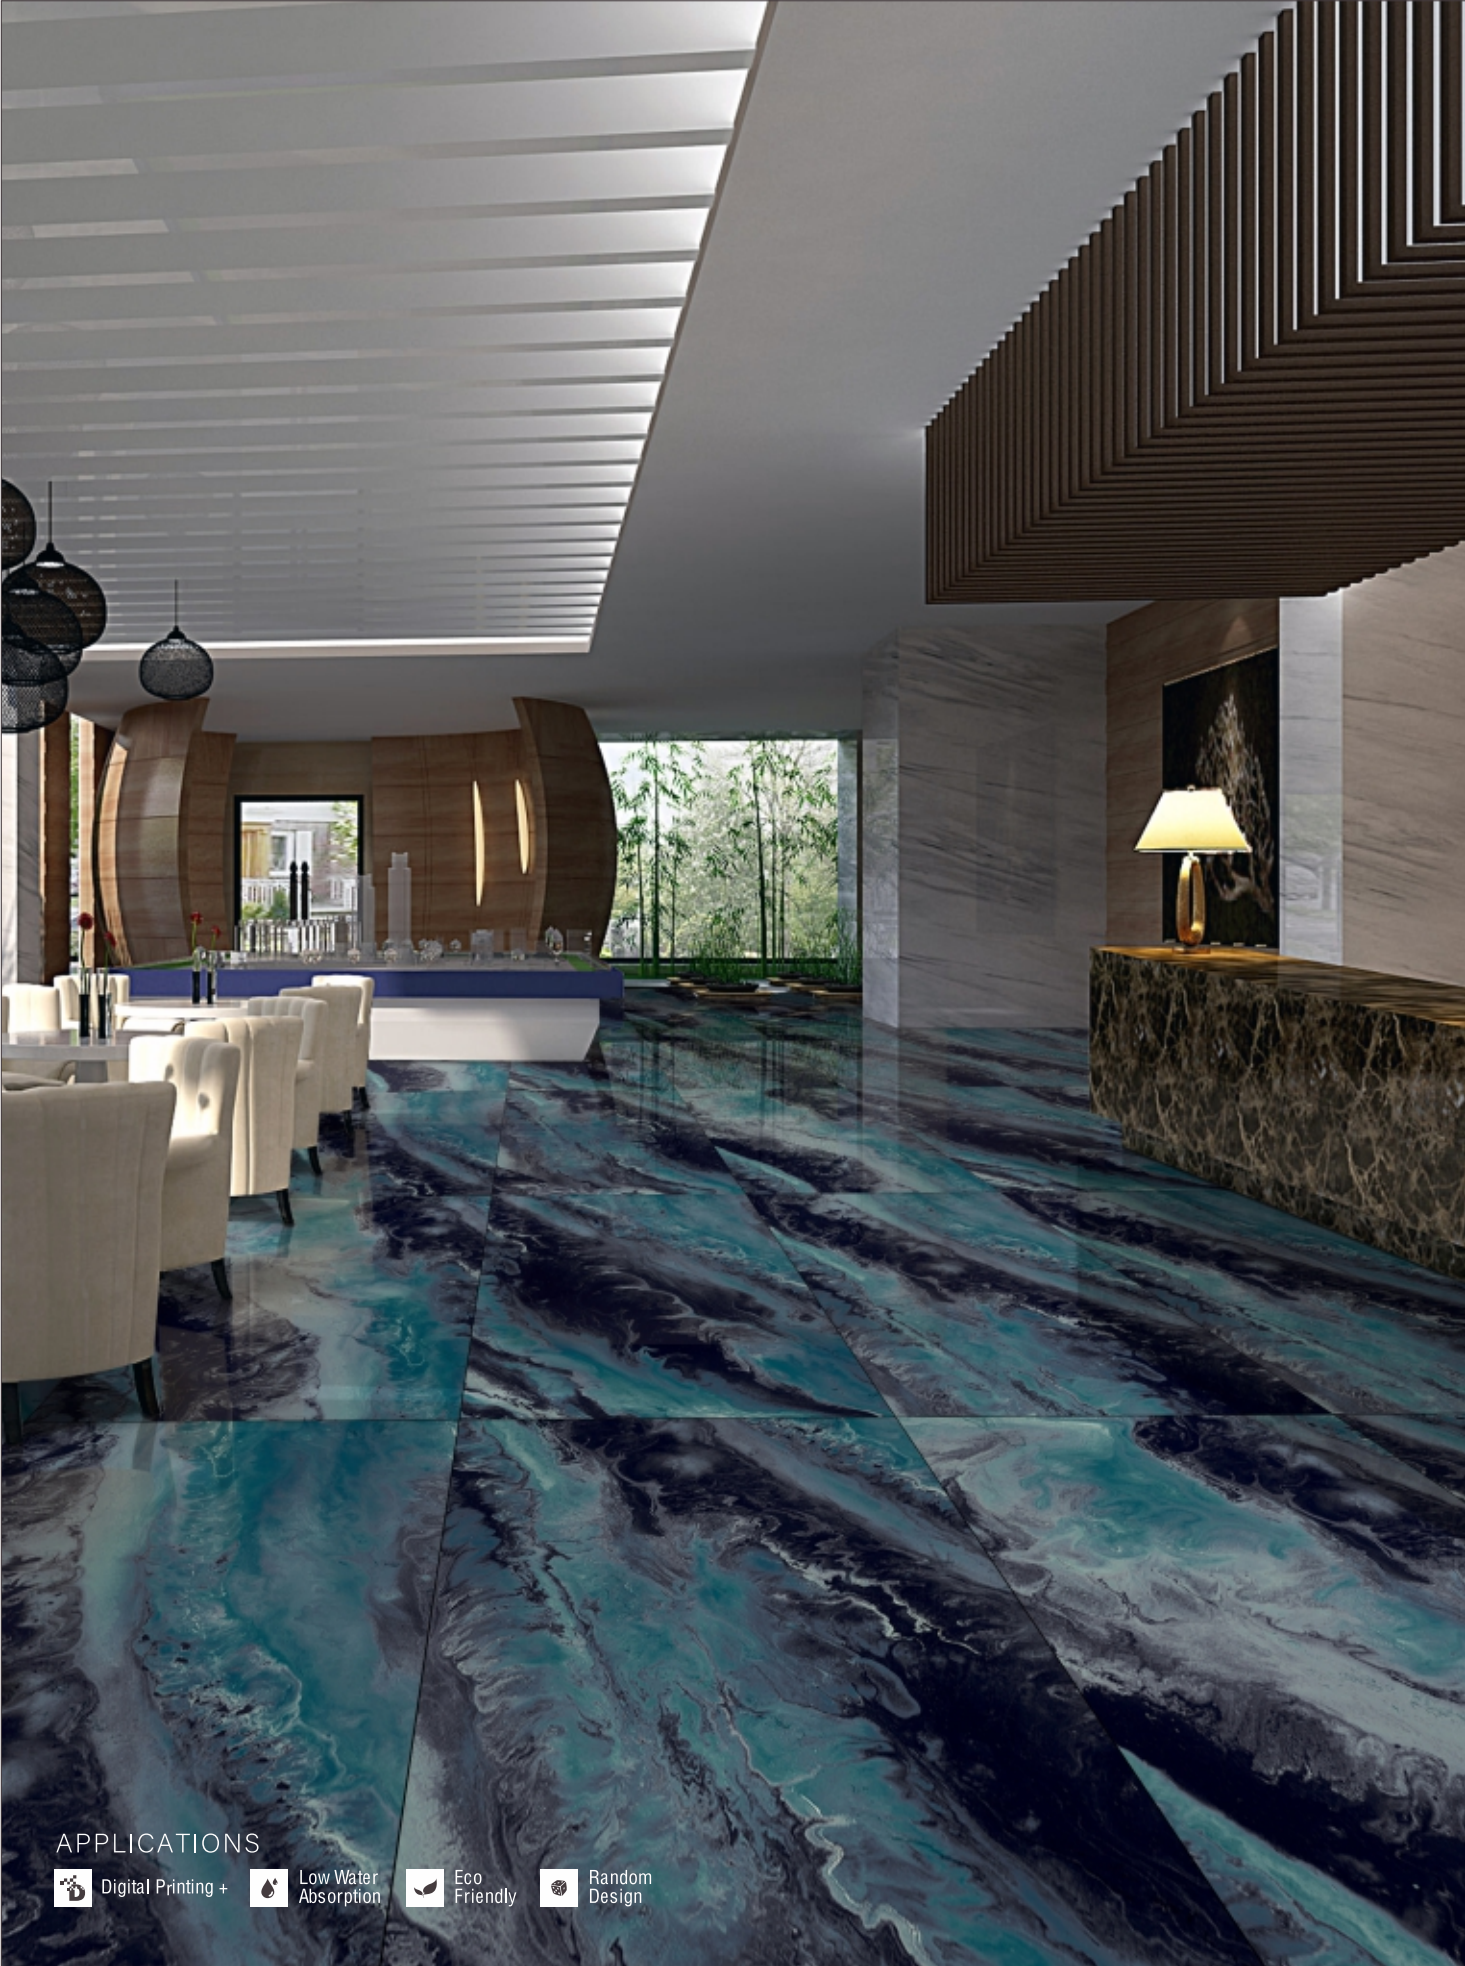

SEASHORE AQUA

APPLICATIONS

- Digital Printing +
- Low Water Absorption
- Eco Friendly
- Random Design