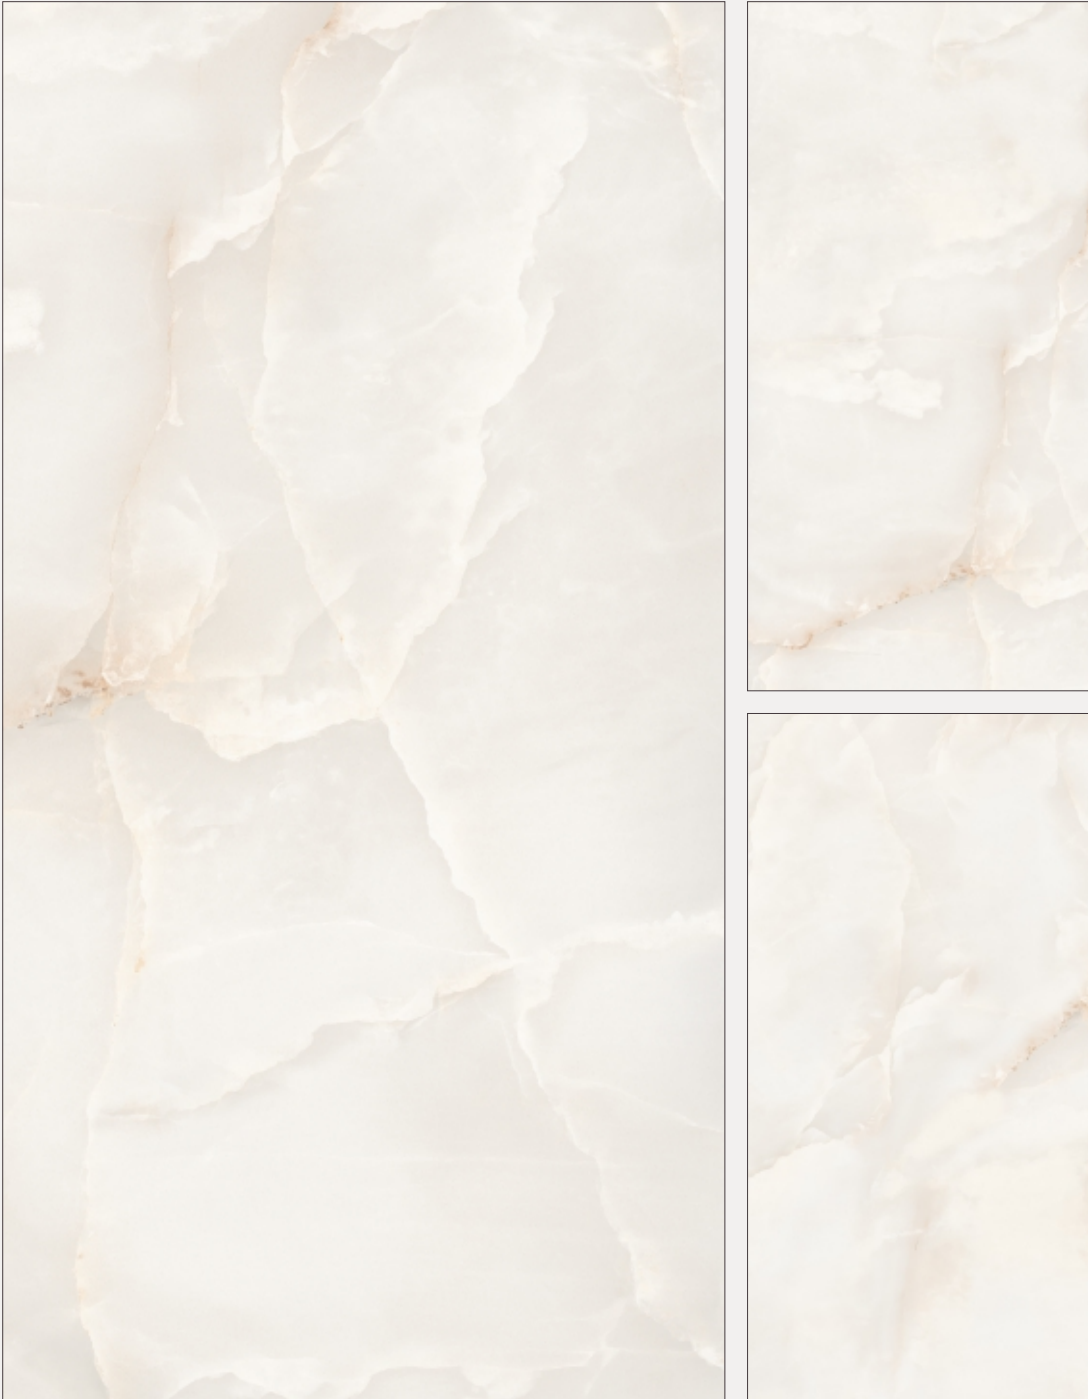

APPLICATIONS

-  Digital Printing +
-  Low Water Absorption
-  Eco Friendly
-  Random Design

PACIFIC ONYX WHITE

Size : **800x1600mm**
Faces : 3
Finish : HIGHGLOSSY
Series : INNO BELLA BRIGHT

PACIFIC ONYX BEIGE