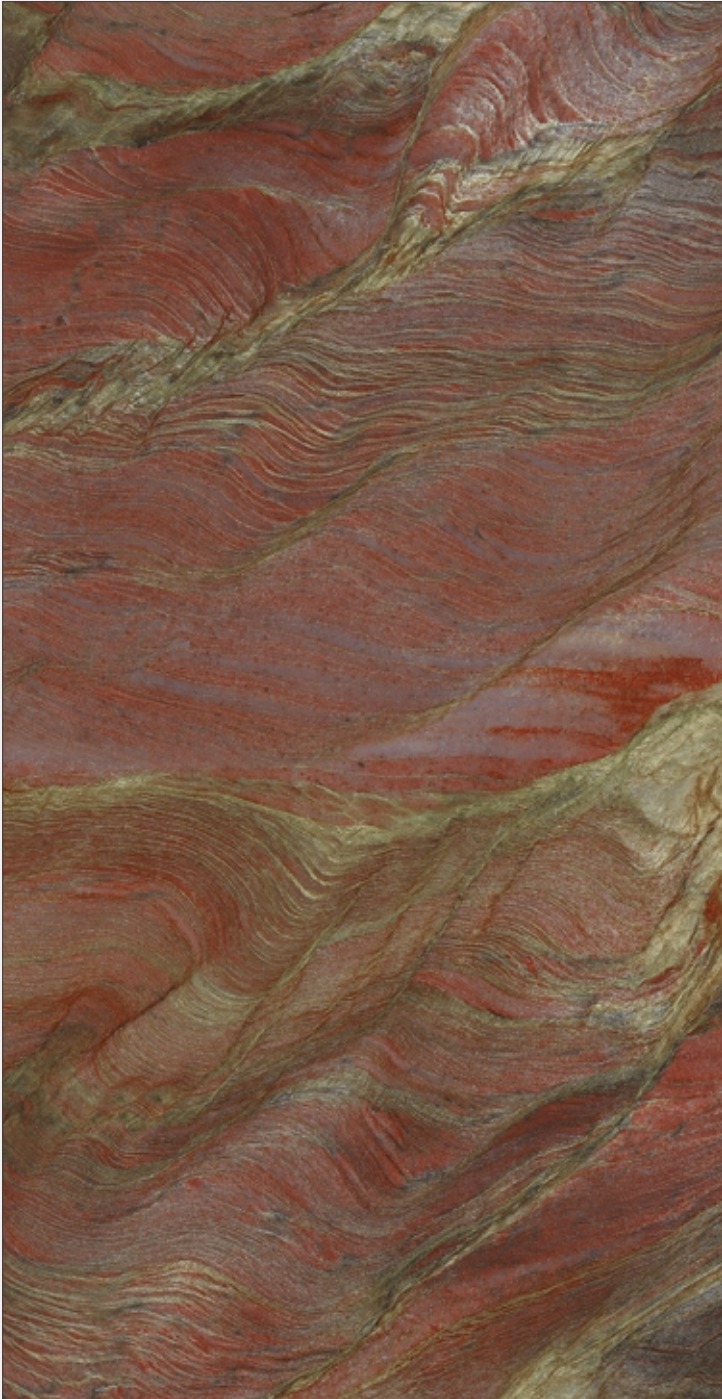

Size : 800x1600mm
Faces : 5
Finish : HIGHGLOSSY
Series : INNO BELLA RAINBOW

DAMASCO ROSSO

APPLICATIONS

-  Digital Printing +
-  Low Water Absorption
-  Eco Friendly
-  Natural Design

DAMASCO ROSSO

Size : 800x1600mm
Faces : 3
Finish : HIGHGLOSSY
Series : INNO BELLA RAINBOW