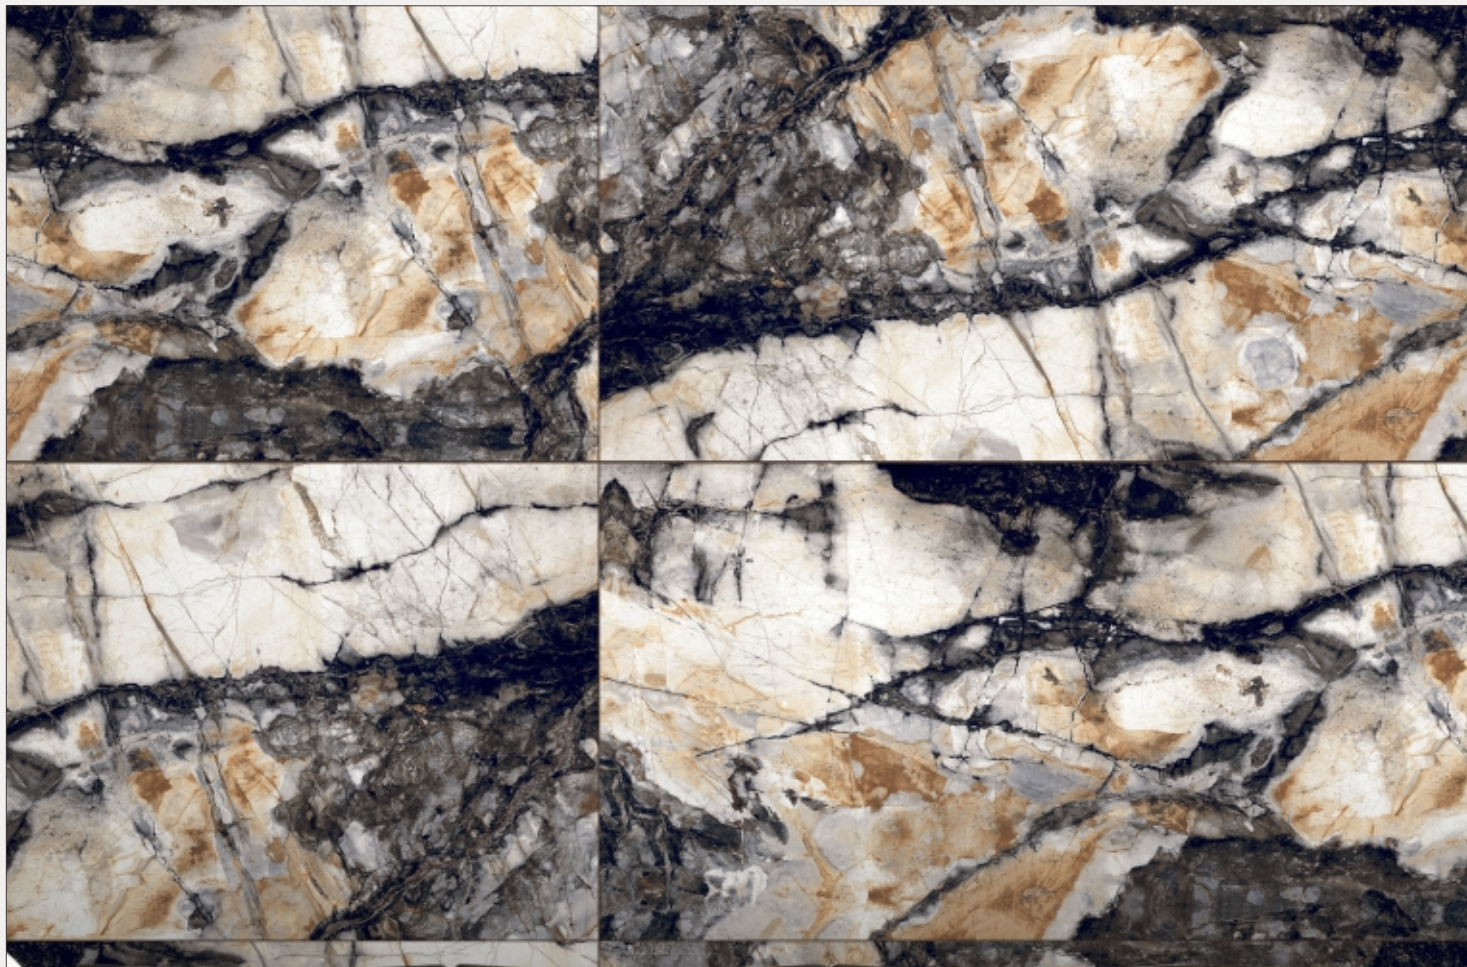

SNOW ICE BLACK

APPLICATIONS

- Digital Printing +
- Low Water Absorption
- Eco Friendly
- Random Design